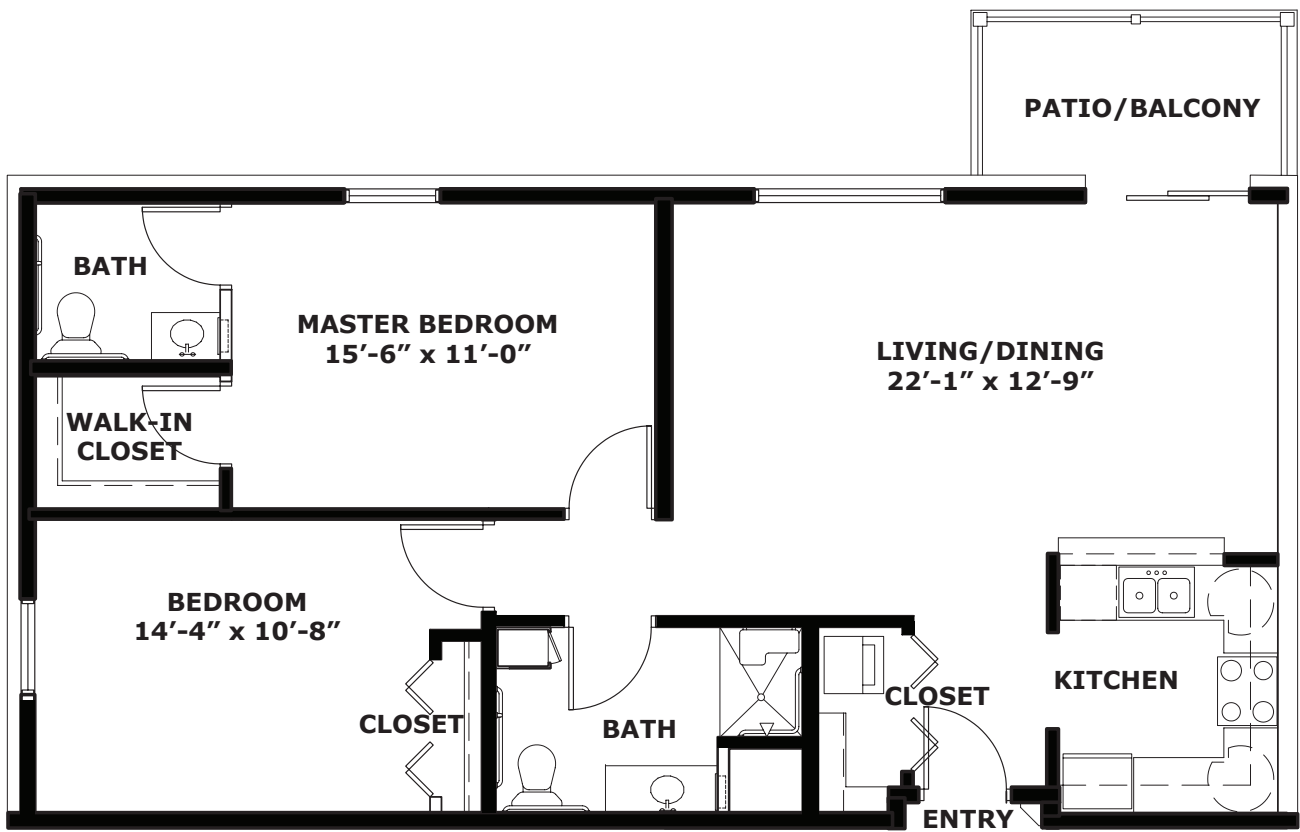

ONE BEDROOM / ONE BATH

575 square ft. ■

TWO BEDROOM / ONE BATH

720 square ft. ■

ONE BEDROOM DELUXE

811 square Ft.

TWO BEDROOM / 1.5 BATH

1018 square ft. ■

TWO BEDROOM / 1.5 BATH

1,068 square ft. 

TWO BEDROOM DELUXE