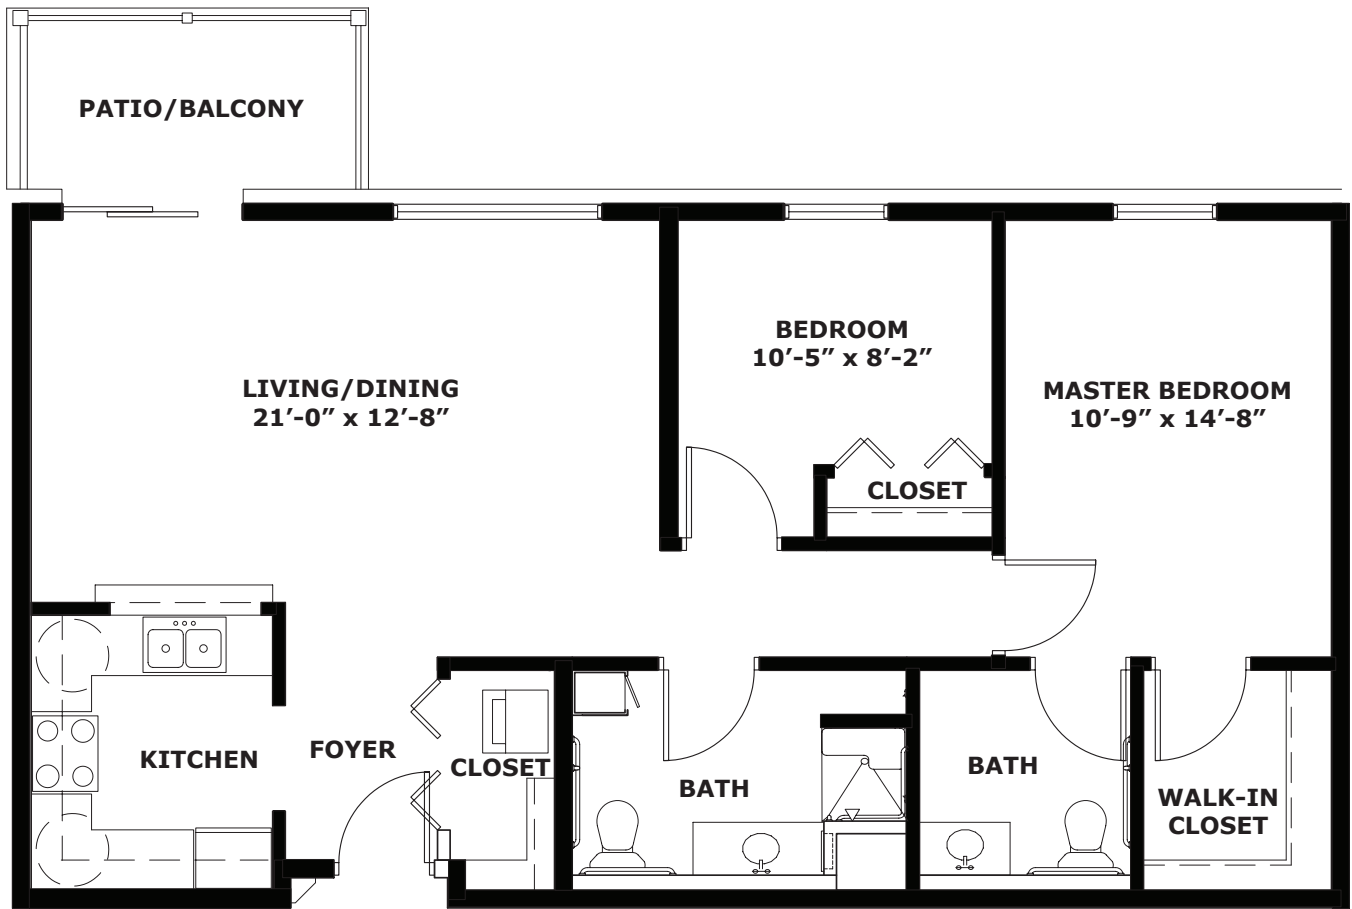

ONE BEDROOM / ONE BATH

575 square ft. ■

TWO BEDROOM / ONE BATH

720 square ft. ■

ONE BEDROOM DELUXE

811 square Ft.

TWO BEDROOM / 1.5 BATH

1018 square ft. ■

TWO BEDROOM / 1.5 BATH

1,068 square ft. 

TWO BEDROOM DELUXE