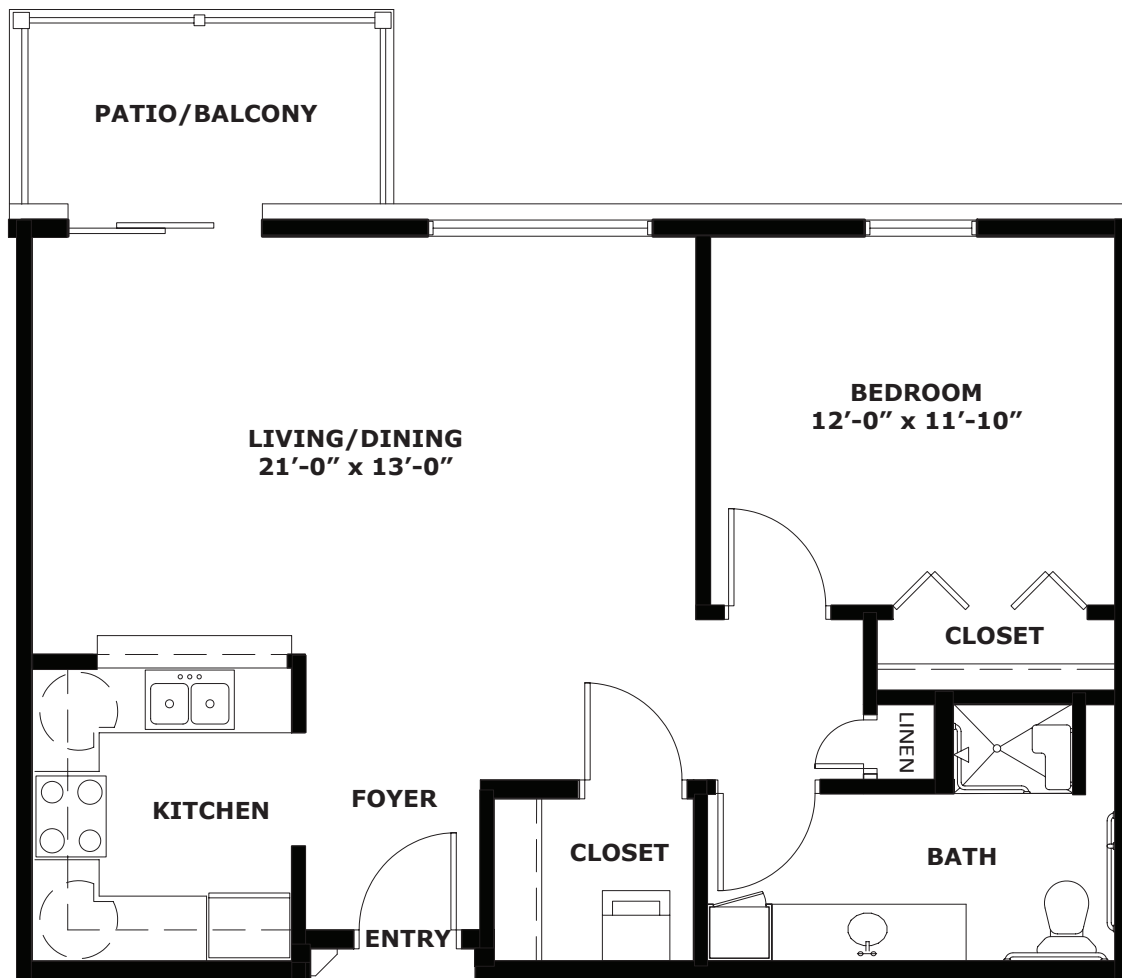

ONE BEDROOM / ONE BATH

575 square ft. ■

TWO BEDROOM / ONE BATH

720 square ft. ■

ONE BEDROOM DELUXE

811 square Ft.

TWO BEDROOM / 1.5 BATH

1018 square ft. ■

TWO BEDROOM / 1.5 BATH

1,068 square ft. 

TWO BEDROOM DELUXE