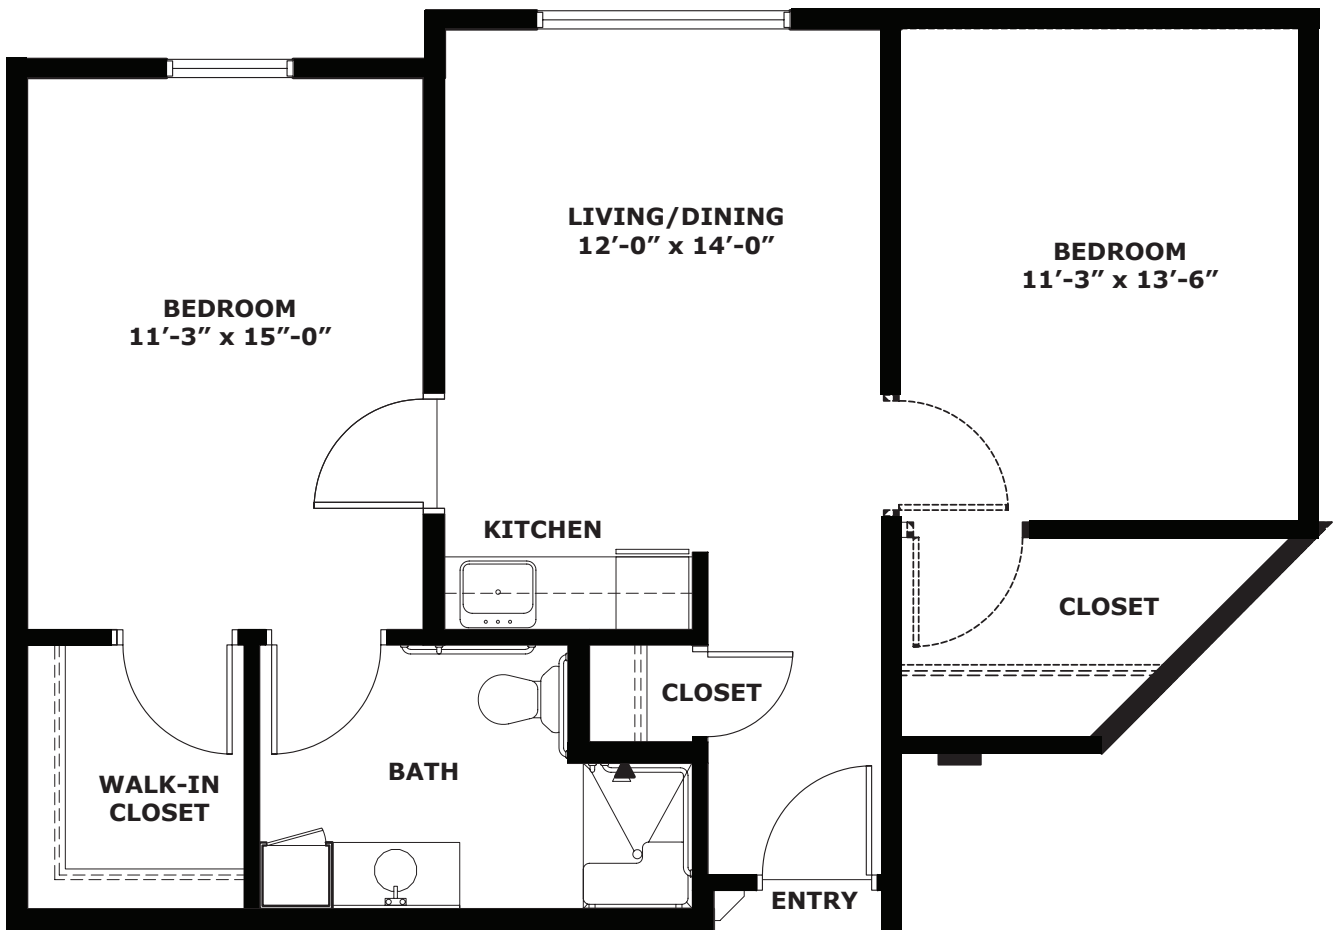

ONE BEDROOM / ONE BATH

575 square ft. ■

TWO BEDROOM / ONE BATH

720 square ft. ■

ONE BEDROOM DELUXE

811 square Ft.

TWO BEDROOM / 1.5 BATH

1018 square ft. ■

TWO BEDROOM / 1.5 BATH

1,068 square ft. 

TWO BEDROOM DELUXE