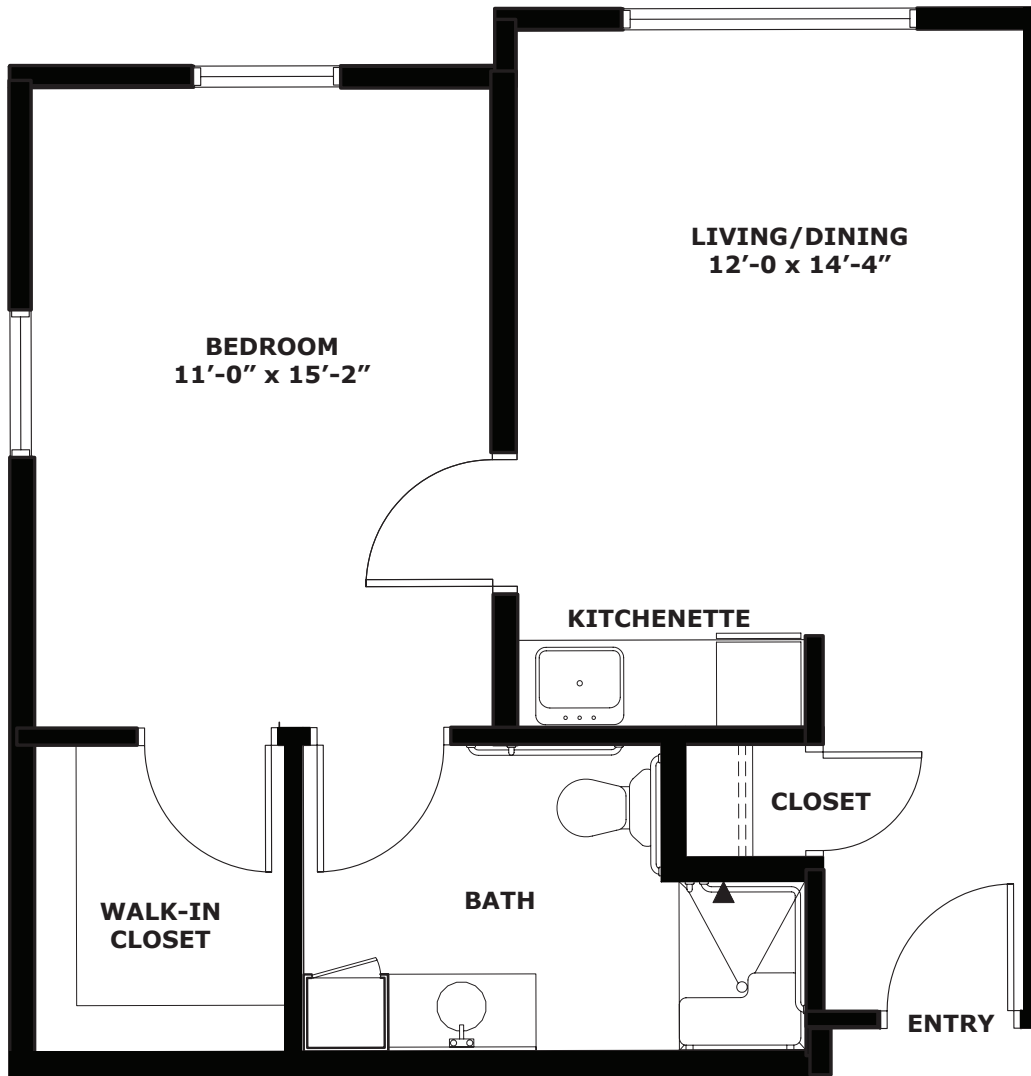

ONE BEDROOM / ONE BATH

575 square ft. ■

TWO BEDROOM / ONE BATH

720 square ft. ■

ONE BEDROOM DELUXE

811 square Ft.

TWO BEDROOM / 1.5 BATH

1018 square ft. ■

TWO BEDROOM / 1.5 BATH

1,068 square ft. 

TWO BEDROOM DELUXE