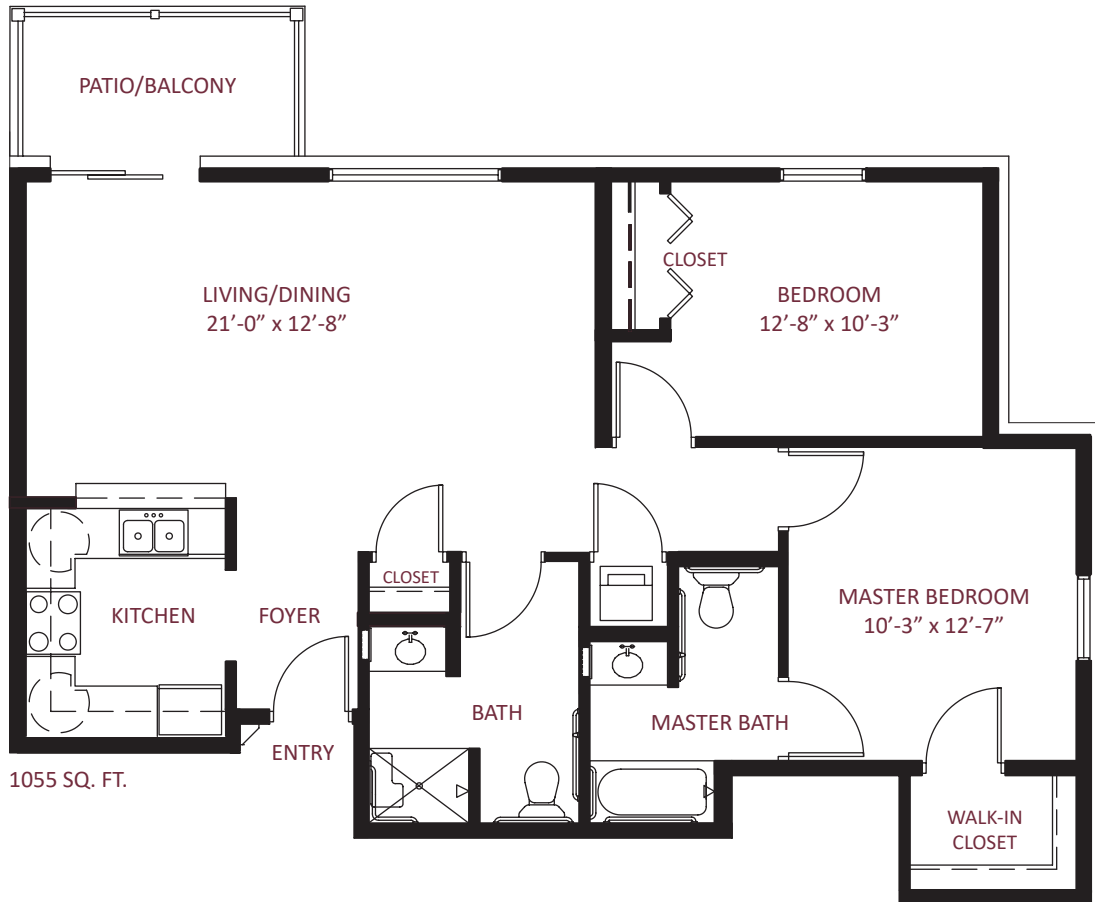

this is living!®

ONE BEDROOM/ONE BATH • HANDICAP ACCESSIBLE

Independent Living

725 sq. ft.

this is living!®

ONE BEDROOM / ONE BATH

Independent Living

811 SQ. FT.

this is living!®

TWO BEDROOM / 1.5 BATH

Independent Living

this is living!®

TWO BEDROOM / TWO BATH

Independent Living

this is living!®

TWO BEDROOM / 1.5 BATH

Independent Living

1068 SQ. FT.