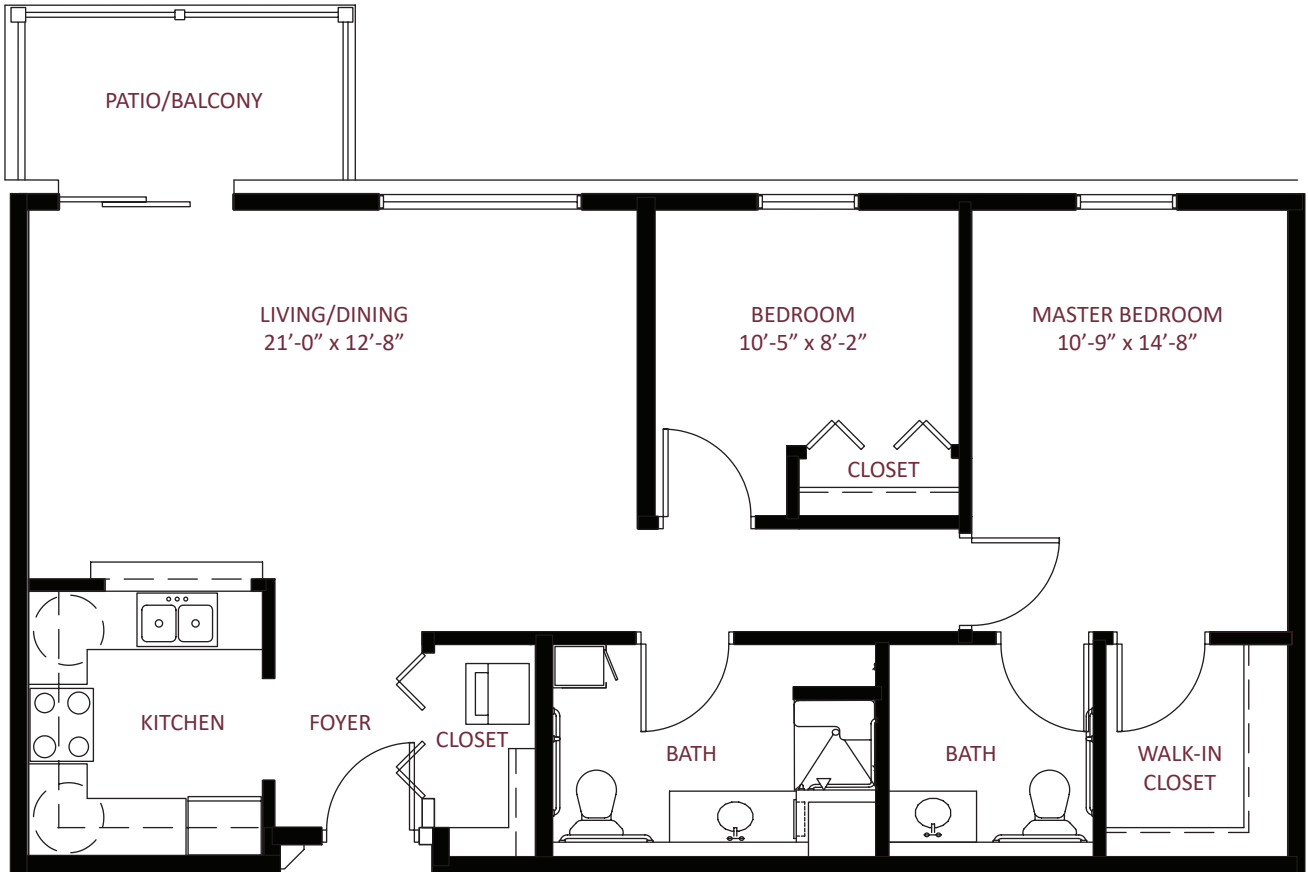

this is living!®

ONE BEDROOM/ONE BATH • HANDICAP ACCESSIBLE

Independent Living

725 sq. ft.

this is living!®

ONE BEDROOM / ONE BATH

Independent Living

811 SQ. FT.

this is living!®

TWO BEDROOM / 1.5 BATH

Independent Living

this is living!®

TWO BEDROOM / TWO BATH

Independent Living

this is living!®

TWO BEDROOM / 1.5 BATH

Independent Living

1068 SQ. FT.