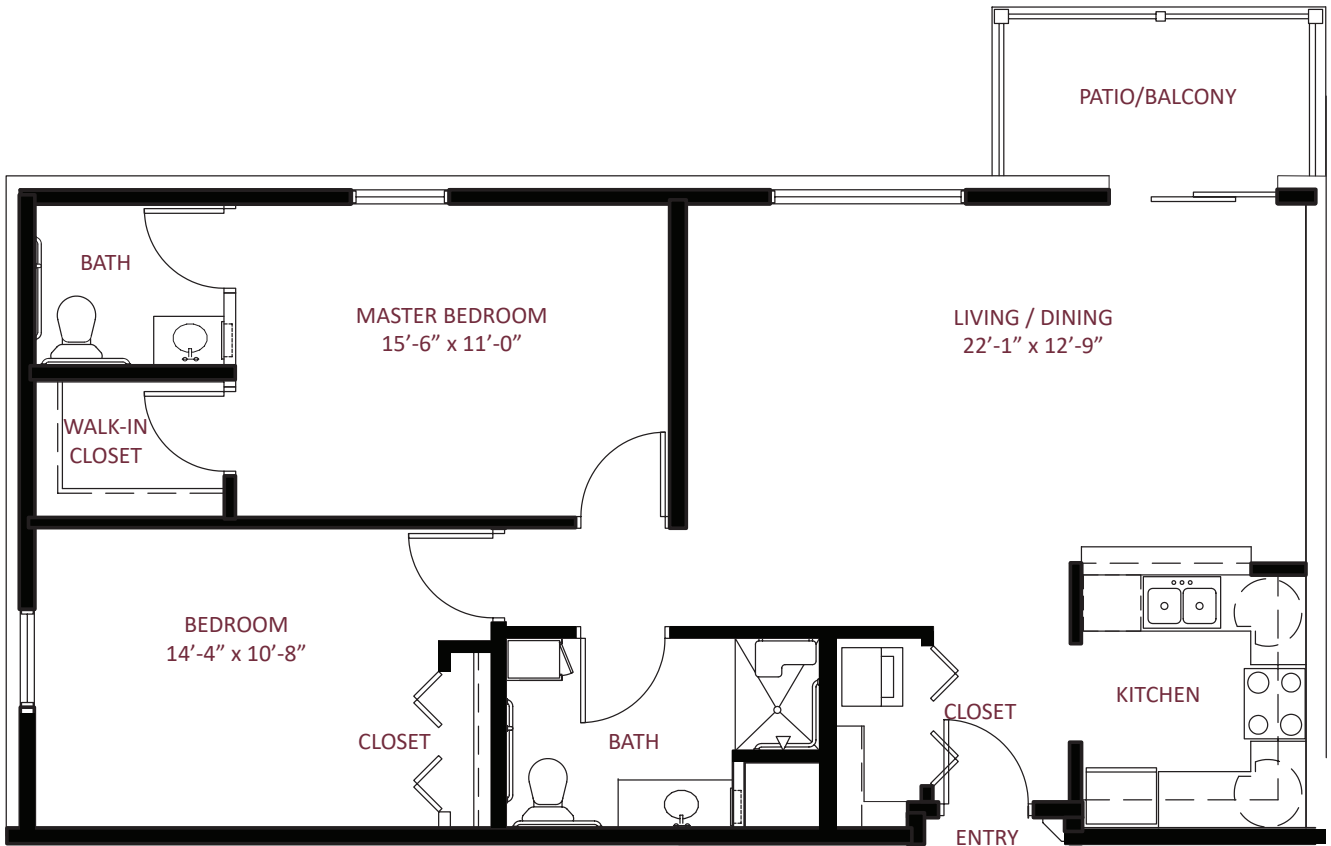

this is living!®

ONE BEDROOM/ONE BATH • HANDICAP ACCESSIBLE

Independent Living

725 sq. ft.

this is living!®

ONE BEDROOM / ONE BATH

Independent Living

811 SQ. FT.

this is living!®

TWO BEDROOM / 1.5 BATH

Independent Living

this is living!®

TWO BEDROOM / TWO BATH

Independent Living

this is living!®

TWO BEDROOM / 1.5 BATH

Independent Living

1068 SQ. FT.