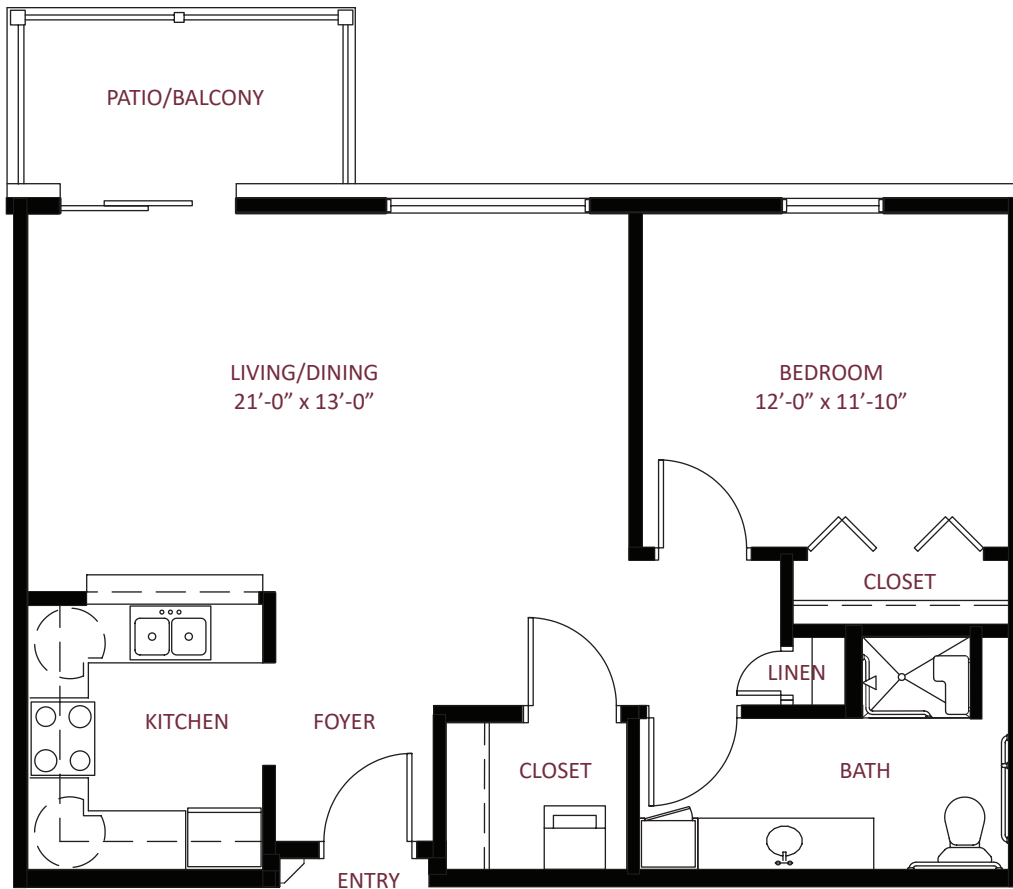

this is living!®

ONE BEDROOM/ONE BATH • HANDICAP ACCESSIBLE

Independent Living

725 sq. ft.

this is living!®

ONE BEDROOM / ONE BATH

Independent Living

811 SQ. FT.

this is living!®

TWO BEDROOM / 1.5 BATH

Independent Living

this is living!®

TWO BEDROOM / TWO BATH

Independent Living

this is living!®

TWO BEDROOM / 1.5 BATH

Independent Living

1068 SQ. FT.