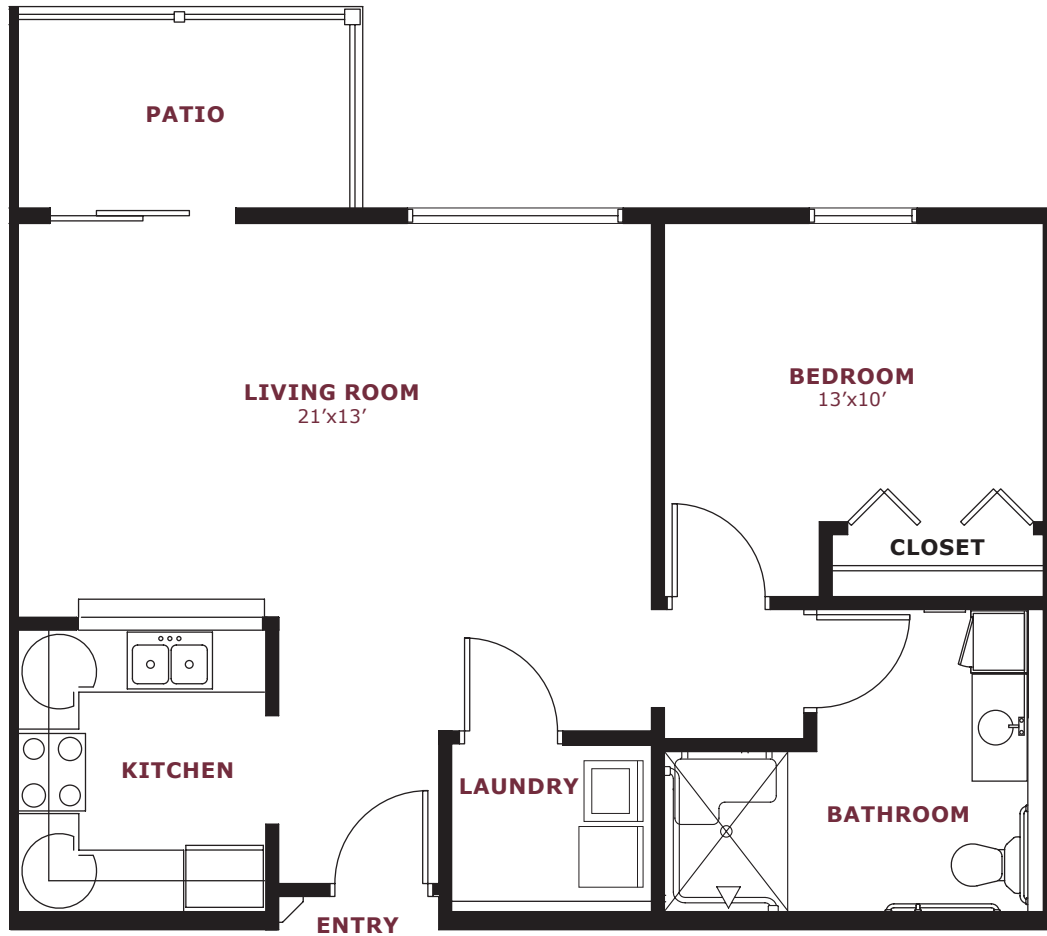

this is living!®

ONE BEDROOM/ONE BATH • HANDICAP ACCESSIBLE

Independent Living

725 sq. ft.

this is living!®

ONE BEDROOM / ONE BATH

Independent Living

811 SQ. FT.

this is living!®

TWO BEDROOM / 1.5 BATH

Independent Living

this is living!®

TWO BEDROOM / TWO BATH

Independent Living

this is living!®

TWO BEDROOM / 1.5 BATH

Independent Living

1068 SQ. FT.