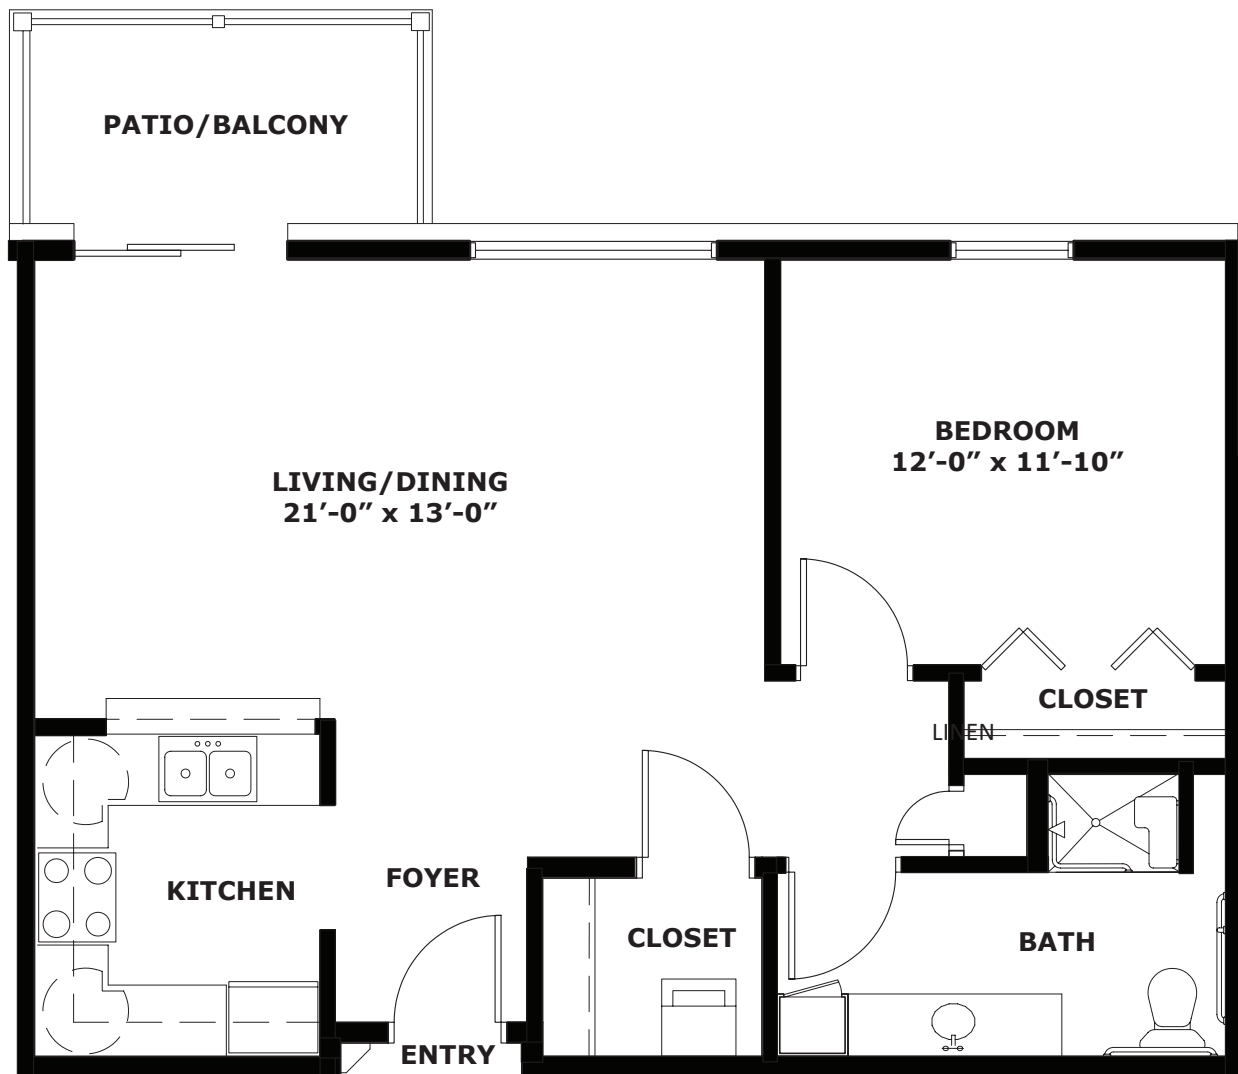

## *Independent Living*

811 square Ft.

TWO BEDROOM / 1.5 BATH

## *Independent Living*

1018 square ft.

# *Independent Living*

TWO BEDROOM / 1.5 BATH

## *Independent Living*

1,068 square ft.