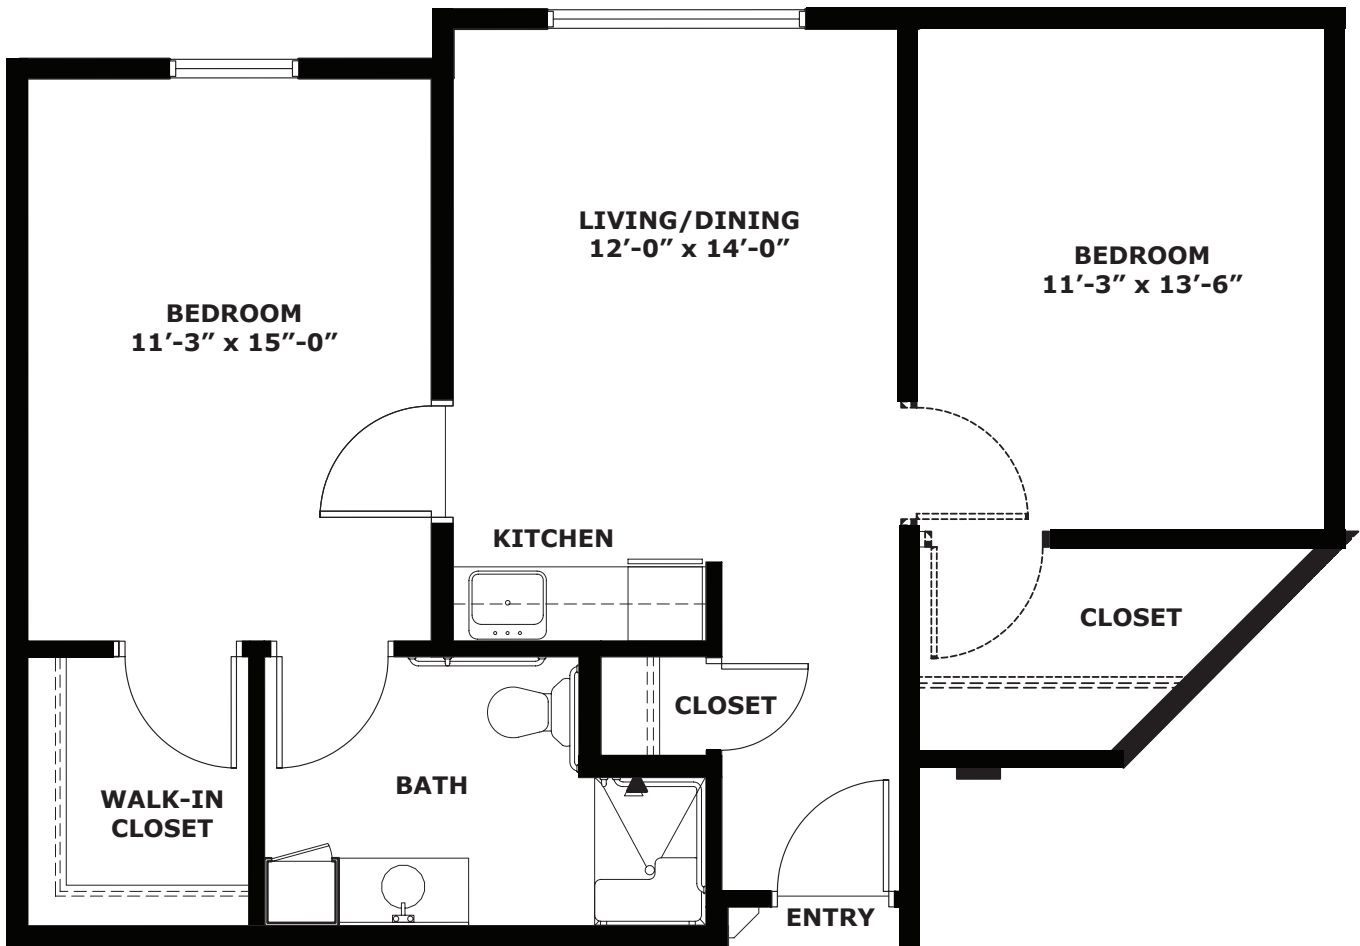

ONE BEDROOM / ONE BATH

## *Assisted Living*

575 square ft.

*Assisted Living*

720 square ft.