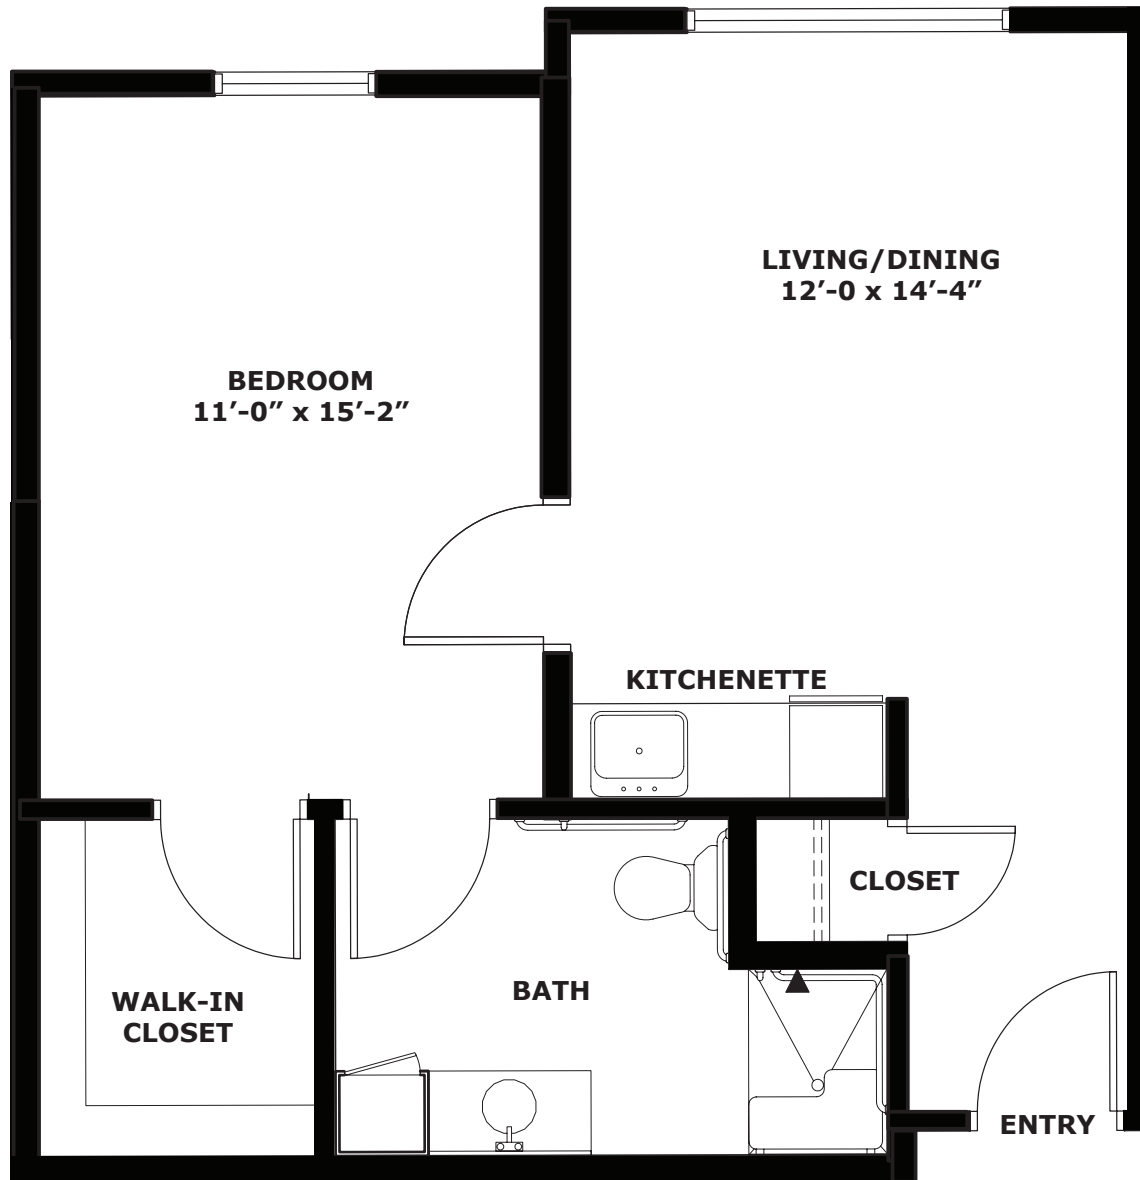

ONE BEDROOM / ONE BATH

## *Assisted Living*

575 square ft.

*Assisted Living*

720 square ft.