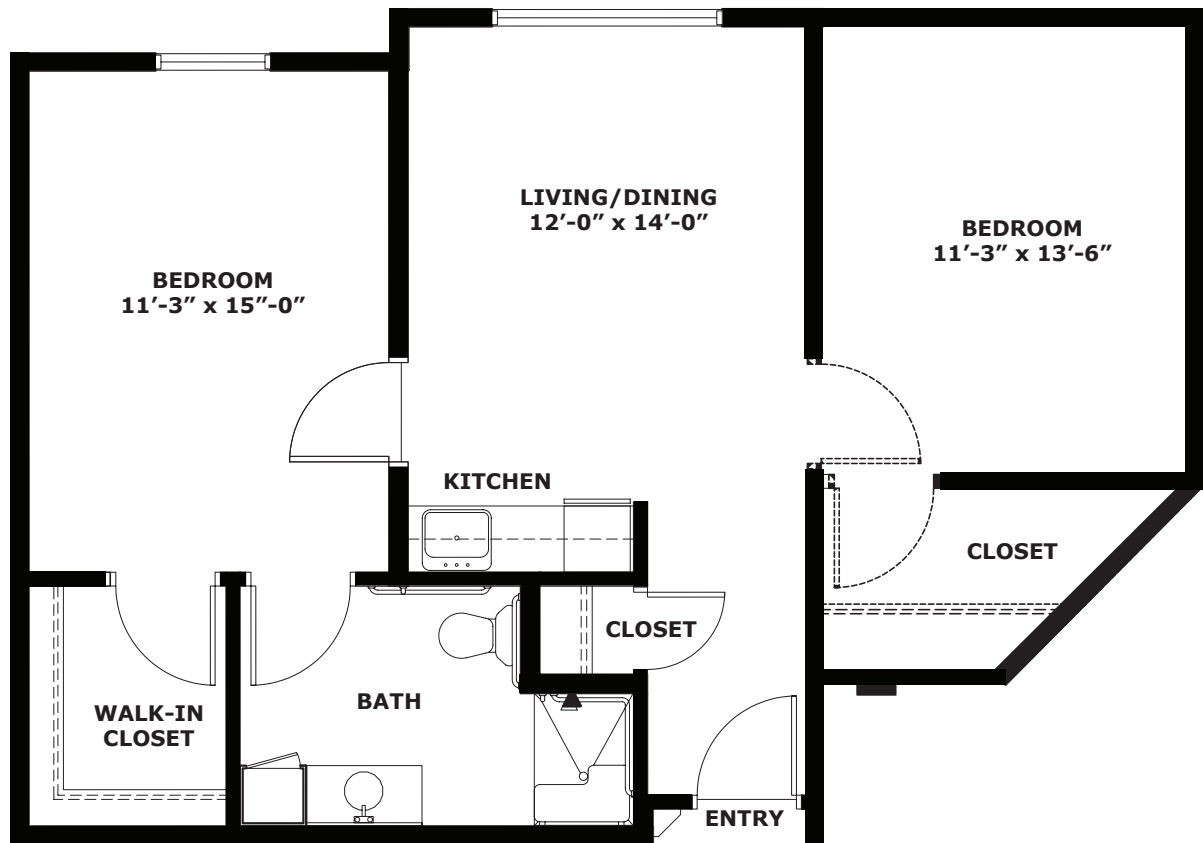

*this is living!*

**ONE BEDROOM / ONE BATH**

*Assisted Living*

575 square ft.

*this is living!*

**TWO BEDROOM/ONE BATH**

*Assisted Living*

720 square ft.