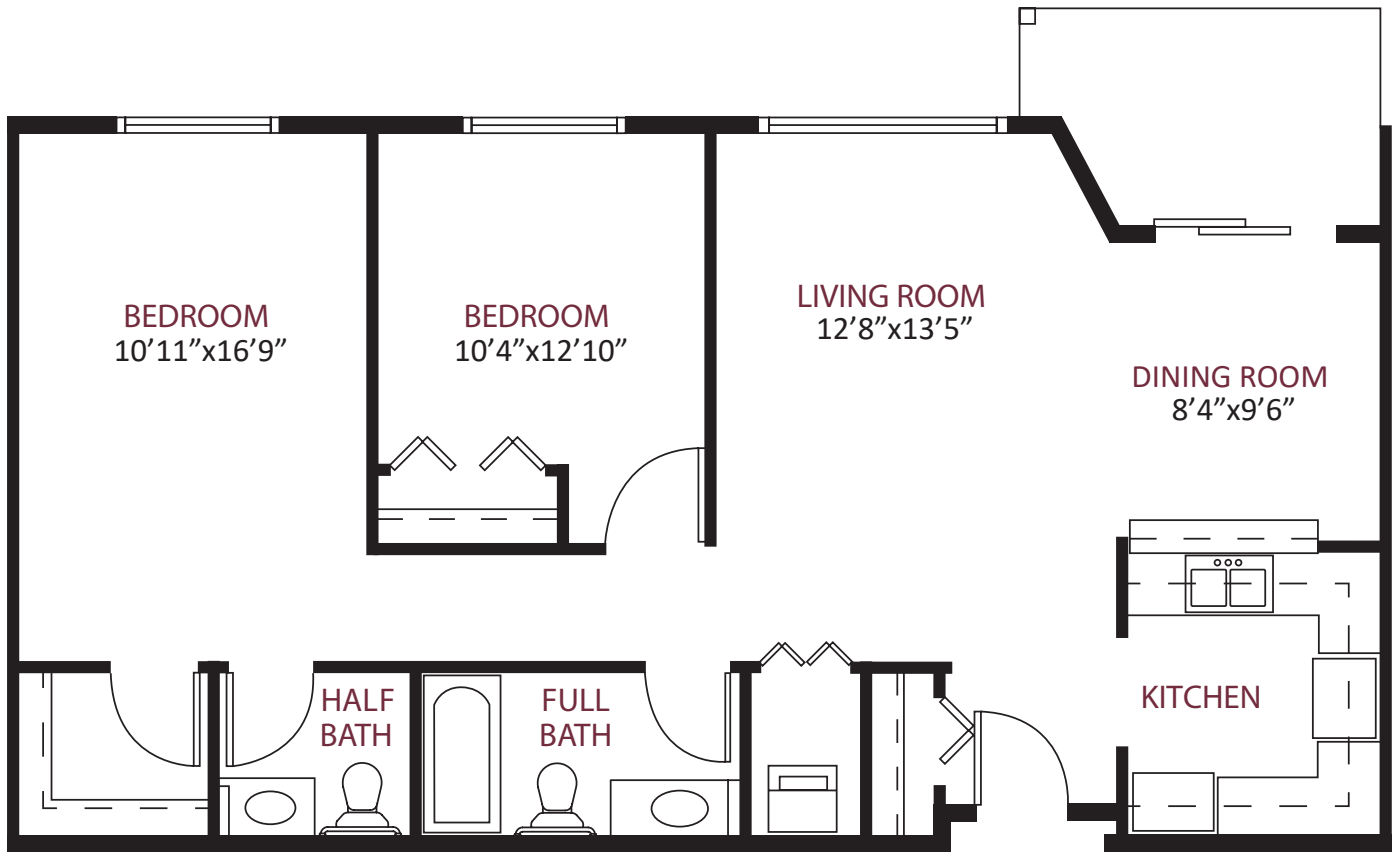

ONE BEDROOM / ONE BATH

575 square ft.

ONE BEDROOM / ONE BATH

775 square ft.

TWO BEDROOM / 1.5 BATH

950 square ft.

TWO BEDROOM / 1.5 BATH

980 square ft.

# TWO BEDROOM DELUXE