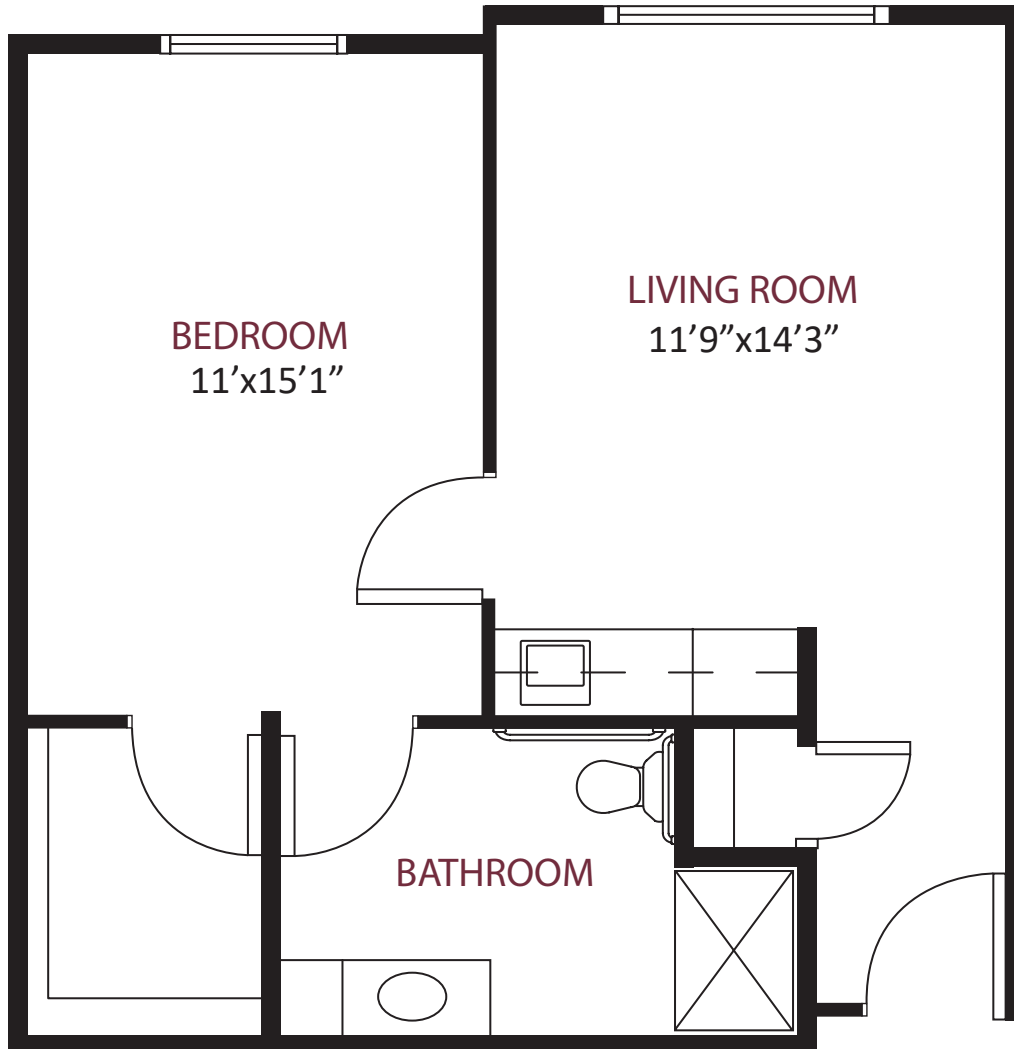

ONE BEDROOM / ONE BATH

575 square ft.

ONE BEDROOM / ONE BATH

775 square ft.

TWO BEDROOM / 1.5 BATH

950 square ft.

TWO BEDROOM / 1.5 BATH

980 square ft.

# TWO BEDROOM DELUXE