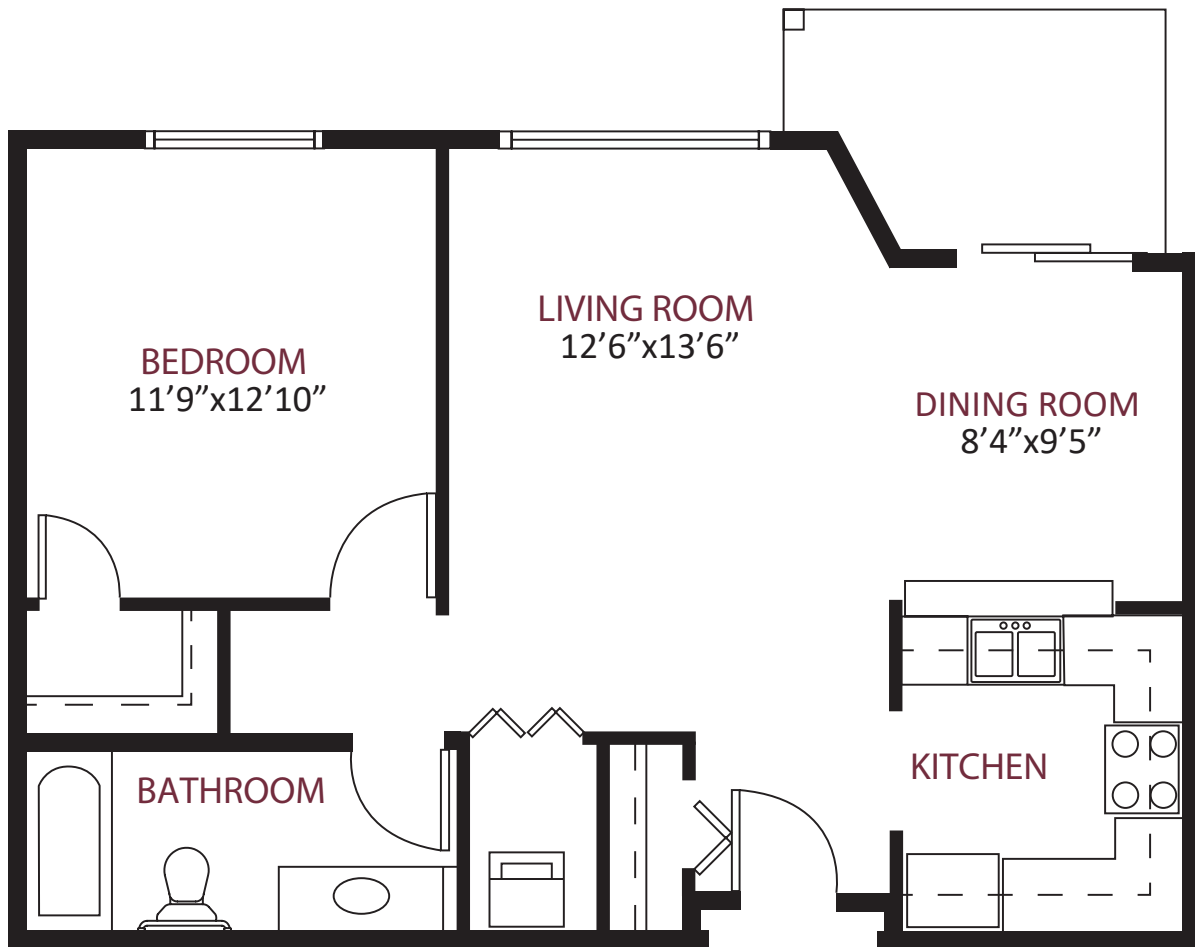

ONE BEDROOM / ONE BATH

575 square ft.

ONE BEDROOM / ONE BATH

775 square ft.

TWO BEDROOM / 1.5 BATH

950 square ft.

TWO BEDROOM / 1.5 BATH

980 square ft.

# TWO BEDROOM DELUXE