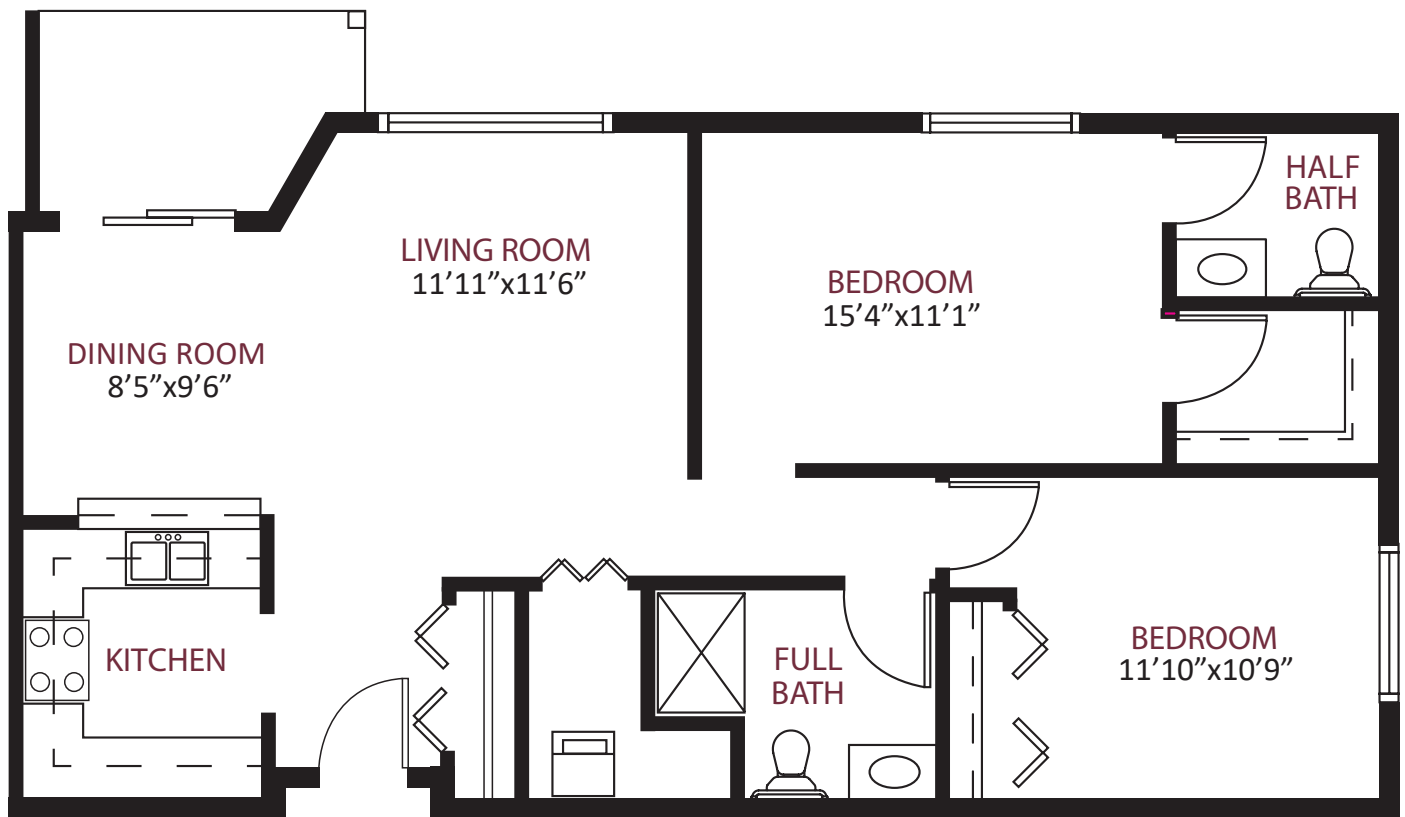

ONE BEDROOM / ONE BATH

575 square ft.

ONE BEDROOM / ONE BATH

775 square ft.

TWO BEDROOM / 1.5 BATH

950 square ft.

TWO BEDROOM / 1.5 BATH

980 square ft.

# TWO BEDROOM DELUXE