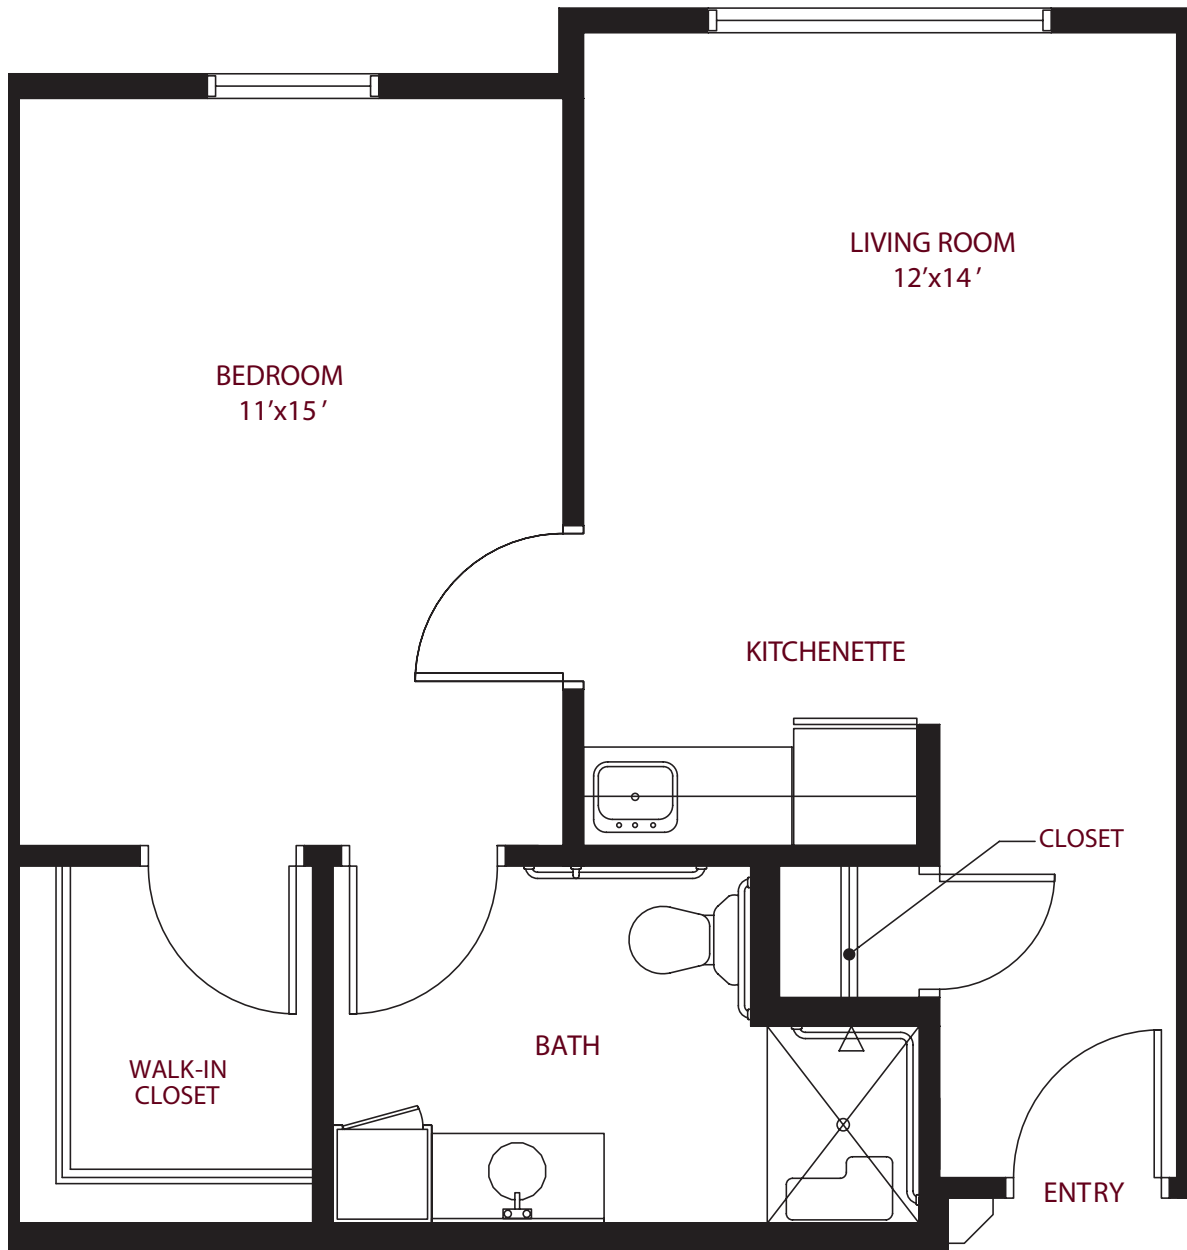

## *Assisted Living*

548 sq. ft.

## *Assisted Living*