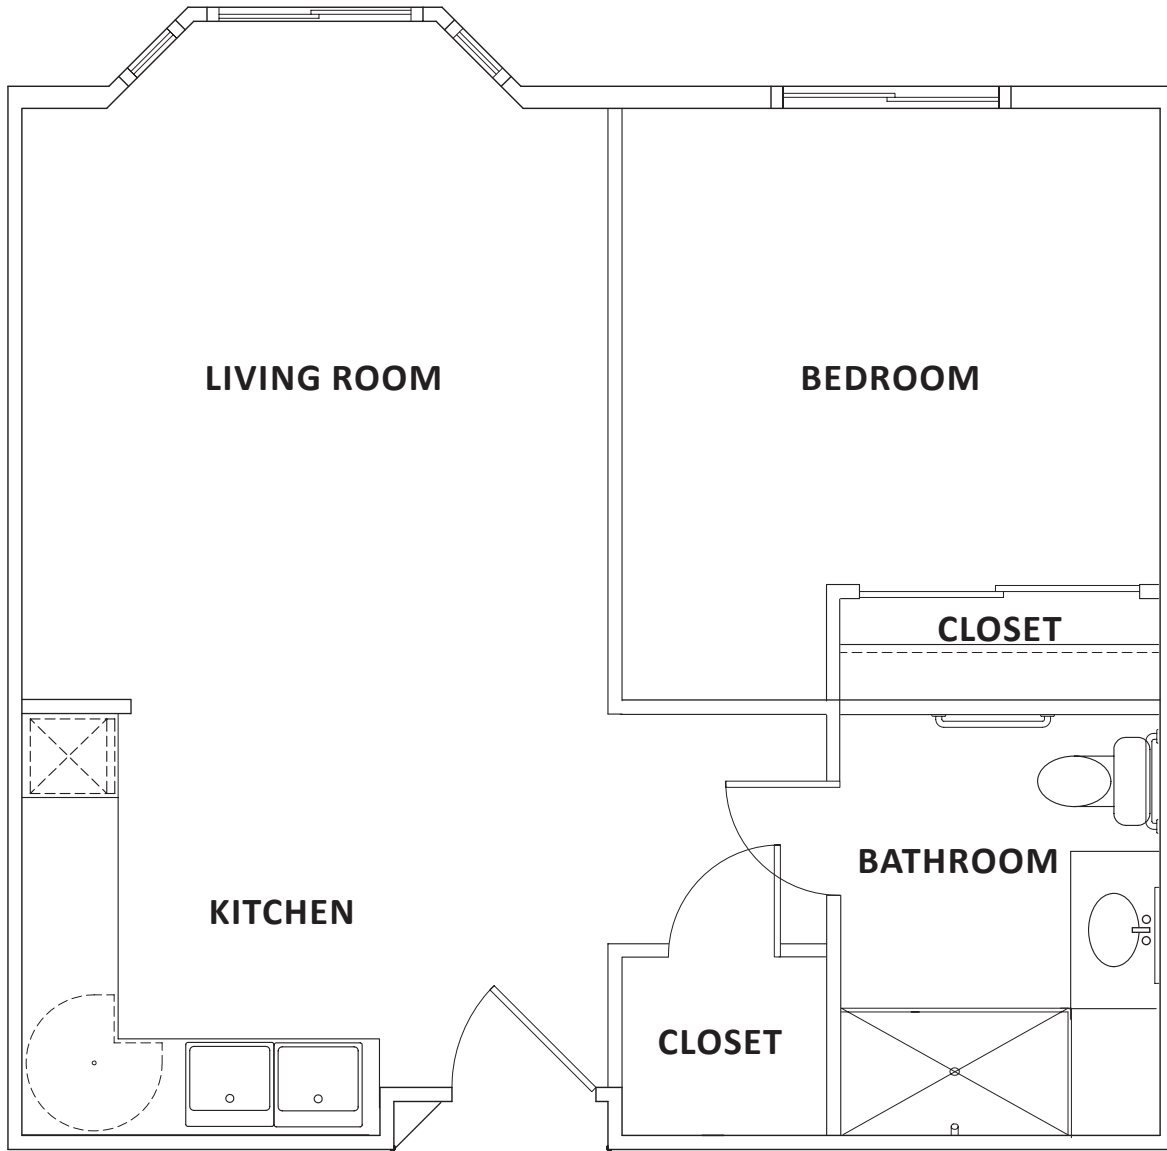

385 square ft.

INDEPENDENT LIVING - ONE BEDROOM

515 square ft.

INDEPENDENT LIVING - ONE BEDROOM PLUS

659 square ft.

INDEPENDENT LIVING - TWO BEDROOM

802 square ft.

INDEPENDENT LIVING - TWO BEDROOM PLUS

891 square ft.

1,030 square ft.