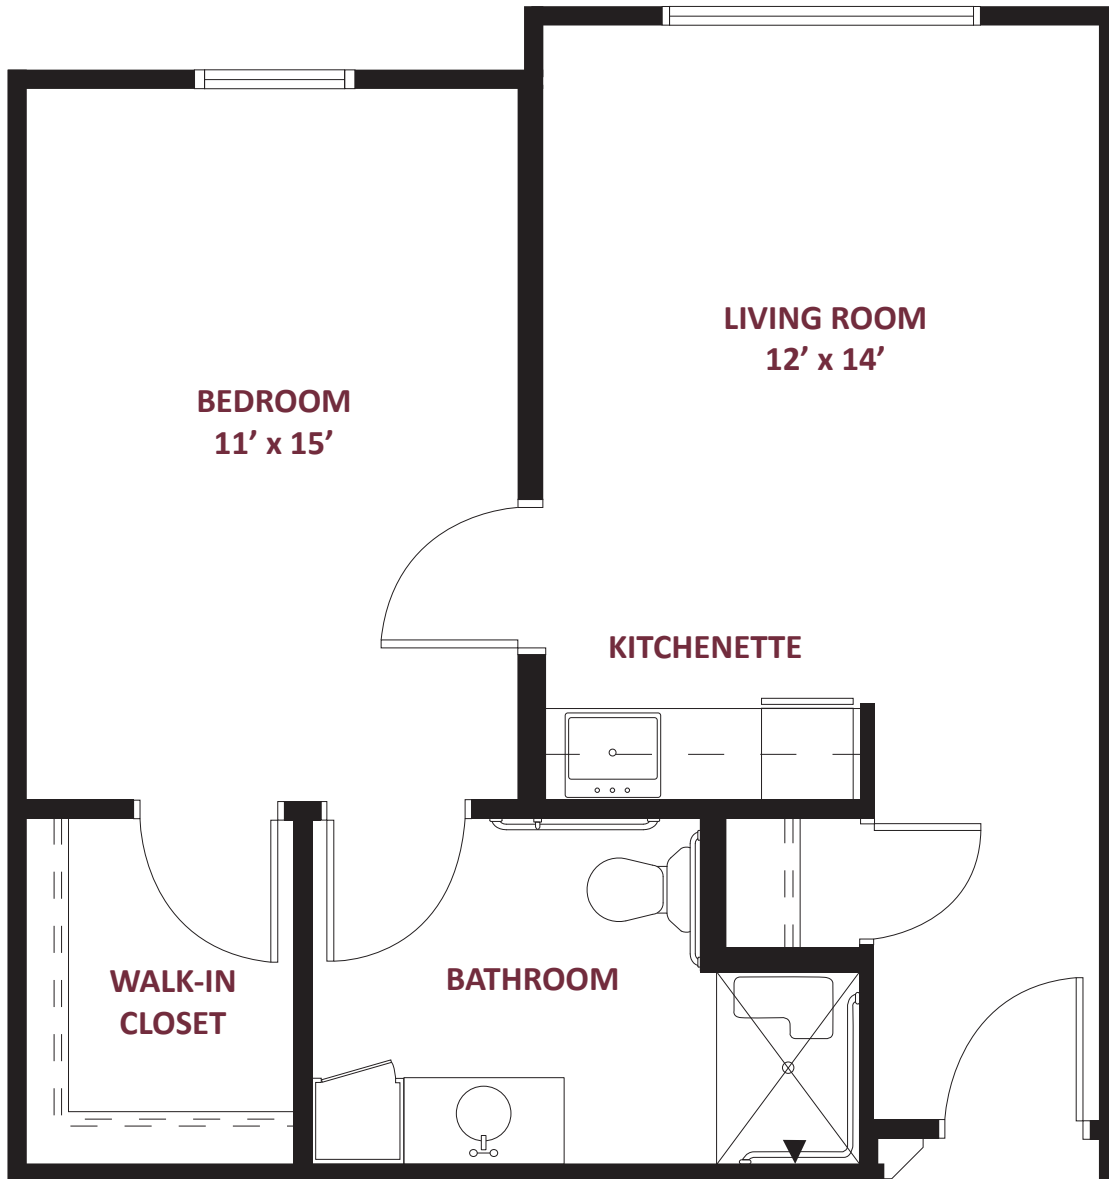

Assisted Living

548 SQ. FT.

Assisted Living

Assisted Living

986 sq. ft.