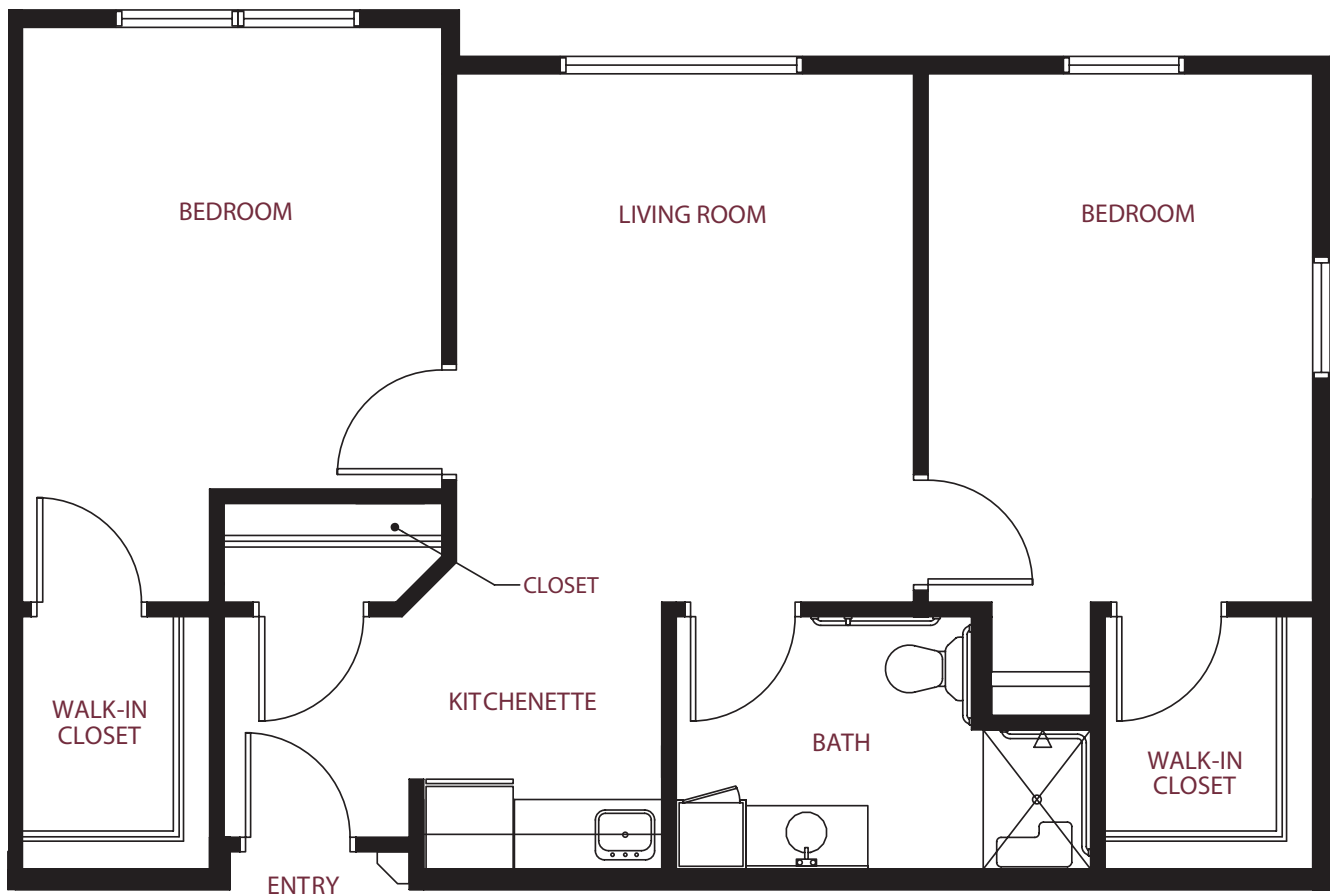

Assisted Living

548 SQ. FT.

Assisted Living

Assisted Living

986 sq. ft.