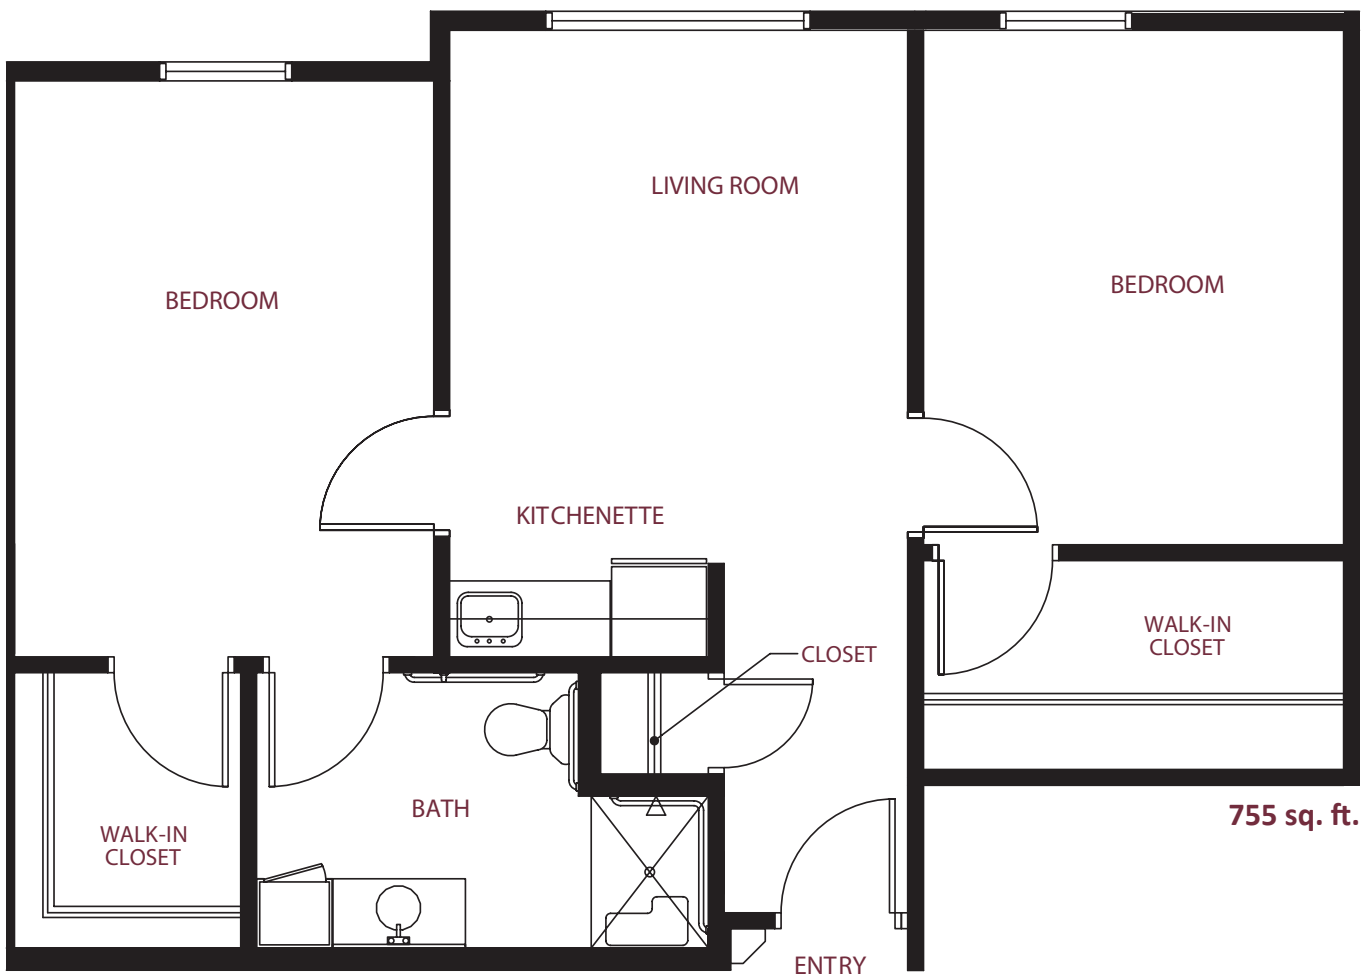

Assisted Living

548 SQ. FT.

Assisted Living

Assisted Living

986 sq. ft.