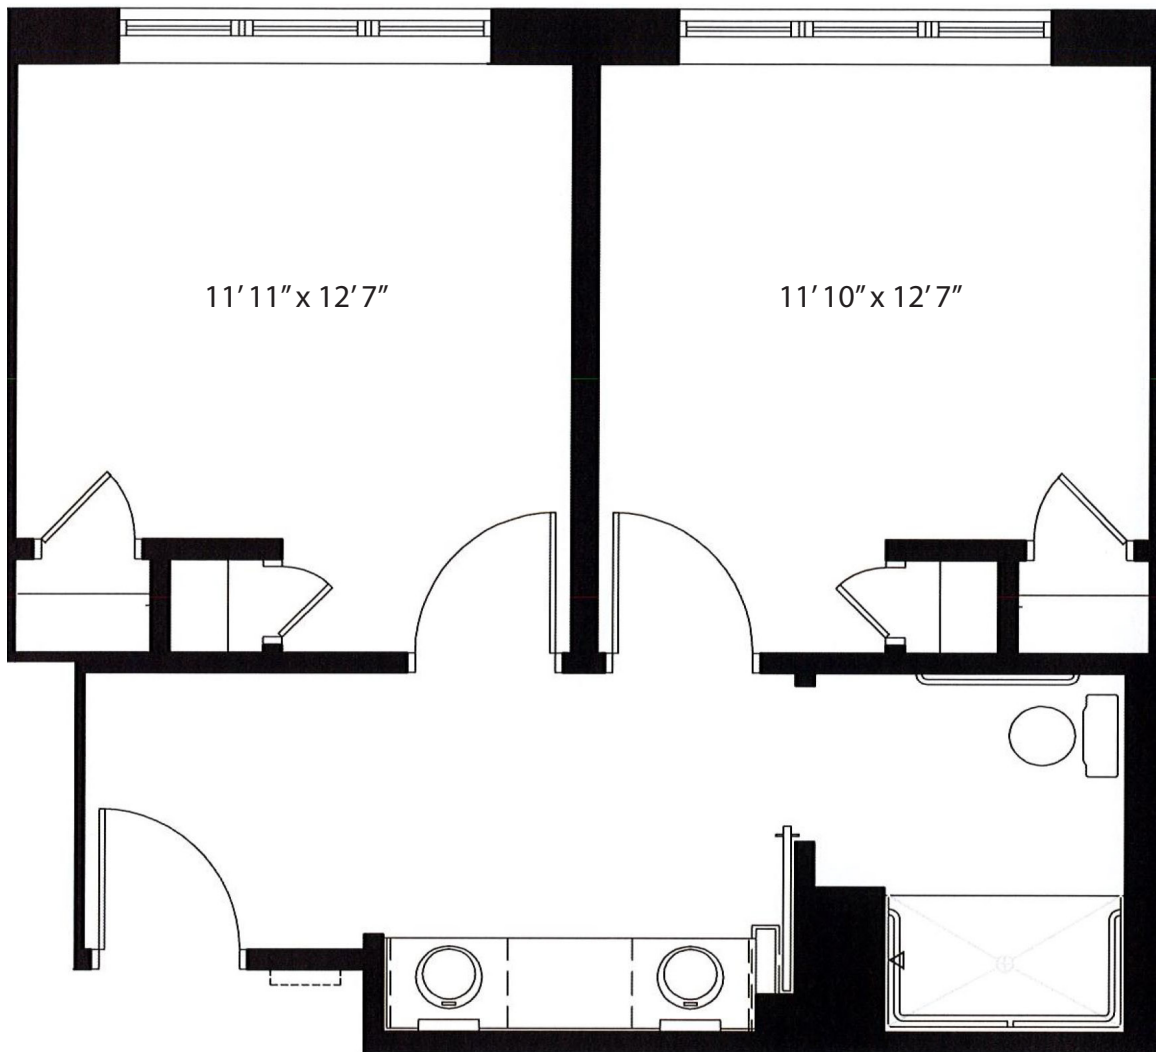

*Memory Care Apartment*

**320-327 Sq Ft.**

*Memory Care Apartment*

14'6" x 12'1"

**407 Sq Ft.**

*Memory Care Apartment*

14'6" x 13'7"

**432 Sq Ft.**

*Memory Care Apartment*

**297-304 Sq Ft.**

*Memory Care Apartment*

**355 Sq Ft.**

*Memory Care Apartment*

**365 Sq Ft.**

TWO BEDROOM, SHARED SUITE

*Memory Care Apartment*

**548-556 Sq Ft.**