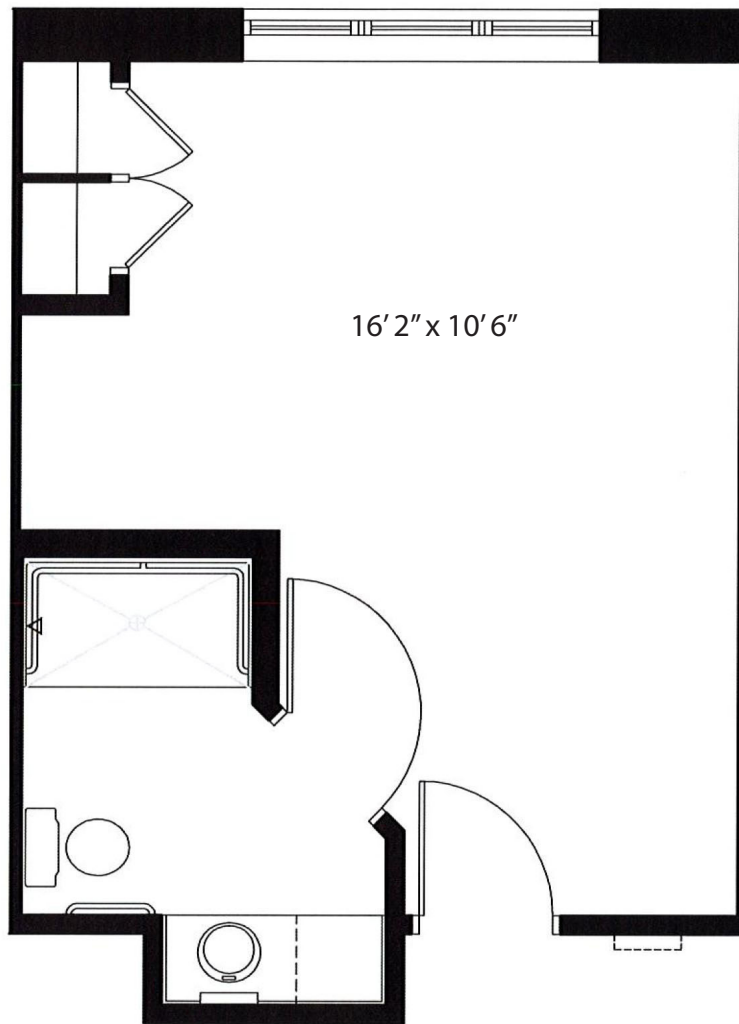

*Memory Care Apartment*

**320-327 Sq Ft.**

*Memory Care Apartment*

14'6" x 12'1"

**407 Sq Ft.**

*Memory Care Apartment*

14'6" x 13'7"

**432 Sq Ft.**

*Memory Care Apartment*

**297-304 Sq Ft.**

*Memory Care Apartment*

**355 Sq Ft.**

*Memory Care Apartment*

**365 Sq Ft.**

TWO BEDROOM, SHARED SUITE

*Memory Care Apartment*

**548-556 Sq Ft.**