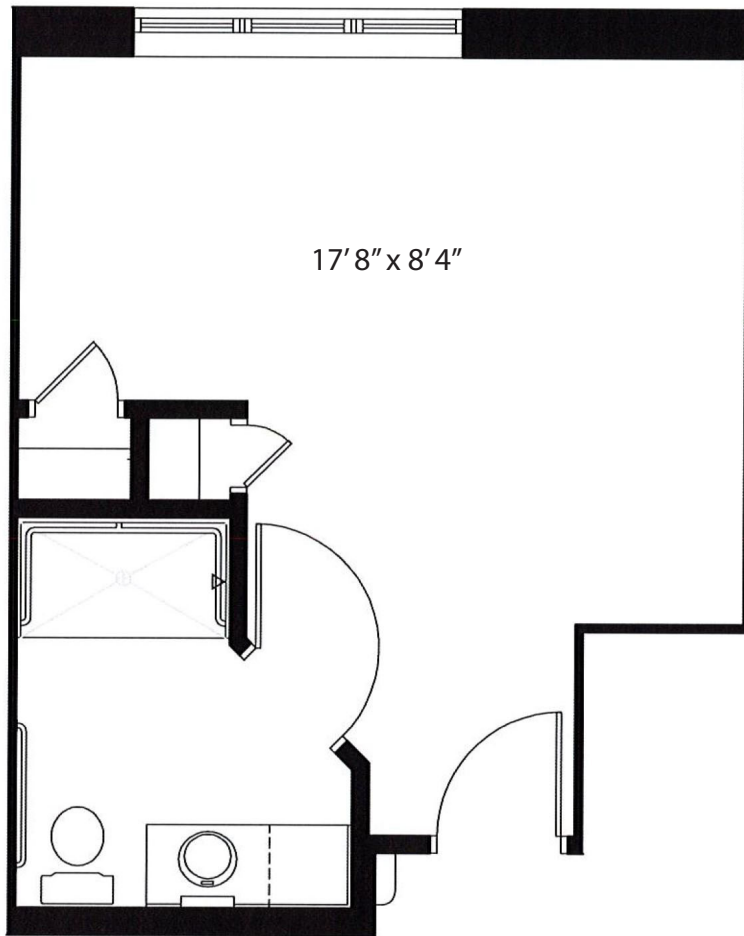

*Memory Care Apartment*

**320-327 Sq Ft.**

*Memory Care Apartment*

14'6" x 12'1"

**407 Sq Ft.**

*Memory Care Apartment*

14'6" x 13'7"

**432 Sq Ft.**

*Memory Care Apartment*

**297-304 Sq Ft.**

*Memory Care Apartment*

**355 Sq Ft.**

*Memory Care Apartment*

**365 Sq Ft.**

TWO BEDROOM, SHARED SUITE

*Memory Care Apartment*

**548-556 Sq Ft.**