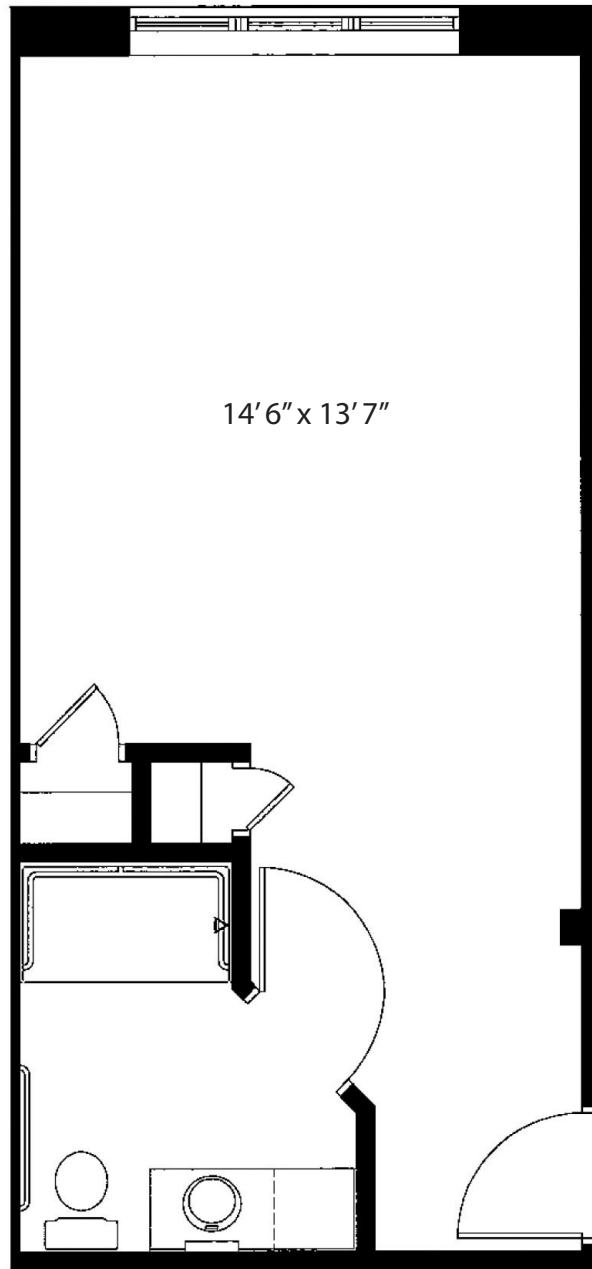

*Memory Care Apartment*

**320-327 Sq Ft.**

*Memory Care Apartment*

14'6" x 12'1"

**407 Sq Ft.**

*Memory Care Apartment*

14'6" x 13'7"

**432 Sq Ft.**

*Memory Care Apartment*

**297-304 Sq Ft.**

*Memory Care Apartment*

**355 Sq Ft.**

*Memory Care Apartment*

**365 Sq Ft.**

TWO BEDROOM, SHARED SUITE

*Memory Care Apartment*

**548-556 Sq Ft.**