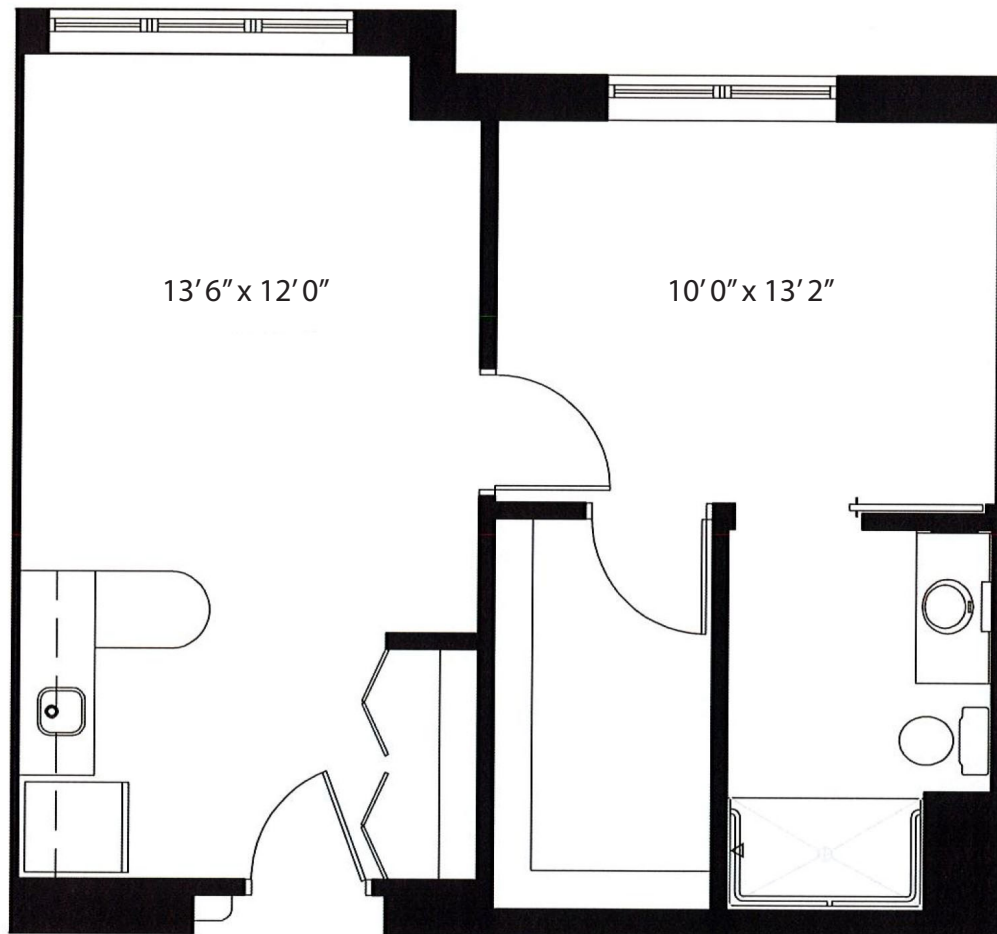

Assisted Living Apartment

466-478 Sq Ft.

Assisted Living Apartment

586 Sq Ft.

Assisted Living Apartment

587 Sq Ft.

Assisted Living Apartment

597-603 Sq Ft.

Assisted Living Apartment

Assisted Living Apartment

Assisted Living Apartment

680 Sq Ft.

Assisted Living Apartment

827 Sq Ft.