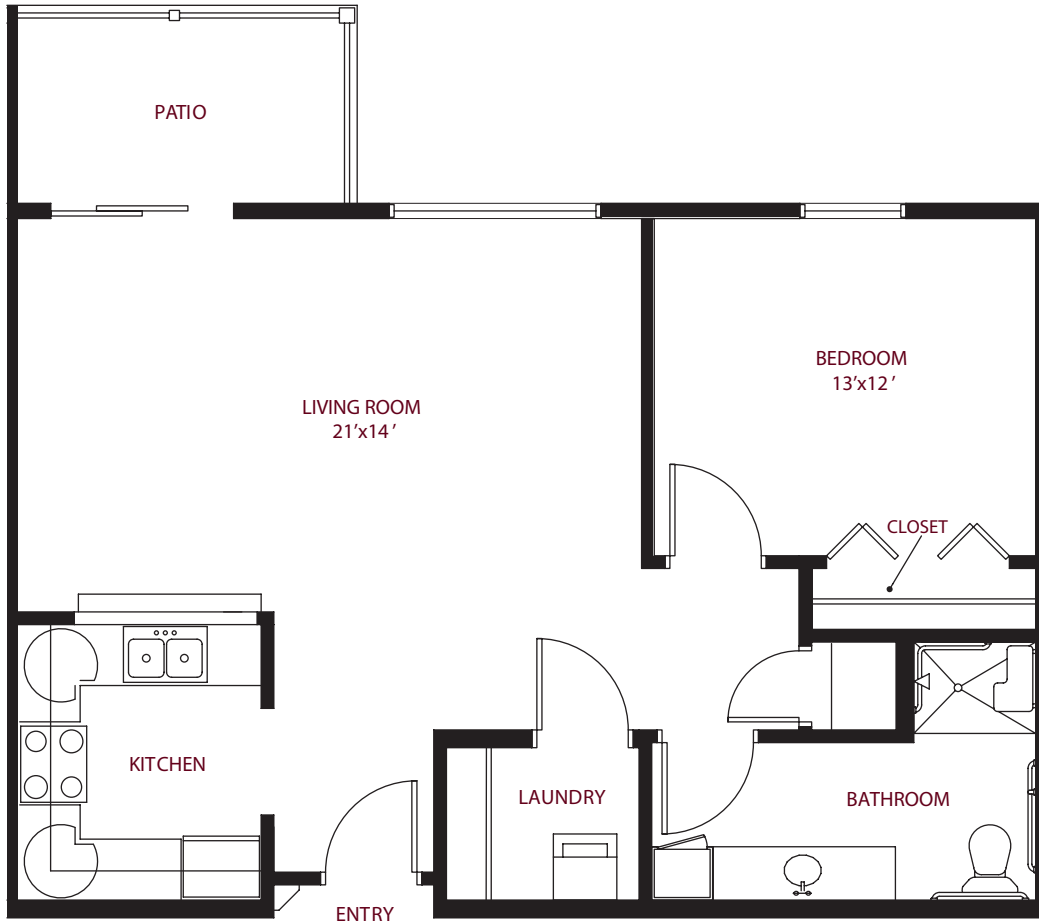

this is living!®

TWO BEDROOM/TWO BATH • UNIT A

*Independent Living*

this is living!®

TWO BEDROOM/TWO BATH • UNIT A1

*Independent Living*

this is living!®

ONE BEDROOM / ONE BATH • UNIT B

*Independent Living*

742 sq. ft.

this is living!®

TWO BEDROOM/ONE BATH • UNIT C

*Independent Living*

this is living!®

TWO BEDROOM / 1.5 BATH • UNIT C2

*Independent Living*

**950 sq. ft.**

this is living!®

TWO BEDROOM/ONE BATH • UNIT D

*Independent Living*

this is living!®

ONE BEDROOM / ONE BATH • UNIT E

*Independent Living*

725 sq. ft.