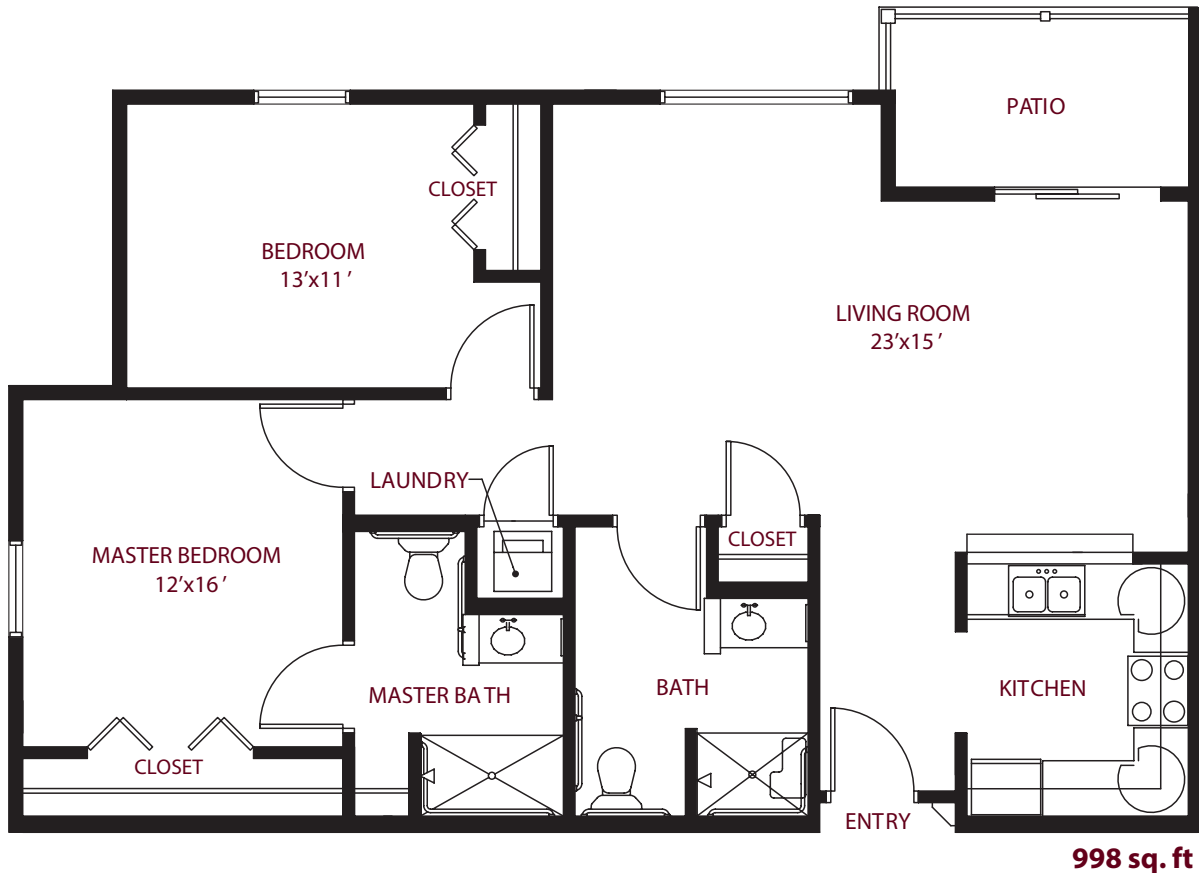

this is living!®

TWO BEDROOM/TWO BATH • UNIT A

*Independent Living*

this is living!®

TWO BEDROOM/TWO BATH • UNIT A1

*Independent Living*

this is living!®

ONE BEDROOM / ONE BATH • UNIT B

*Independent Living*

742 sq. ft.

this is living!®

TWO BEDROOM/ONE BATH • UNIT C

*Independent Living*

this is living!®

TWO BEDROOM / 1.5 BATH • UNIT C2

*Independent Living*

**950 sq. ft.**

this is living!®

TWO BEDROOM/ONE BATH • UNIT D

*Independent Living*

this is living!®

ONE BEDROOM / ONE BATH • UNIT E

*Independent Living*

725 sq. ft.