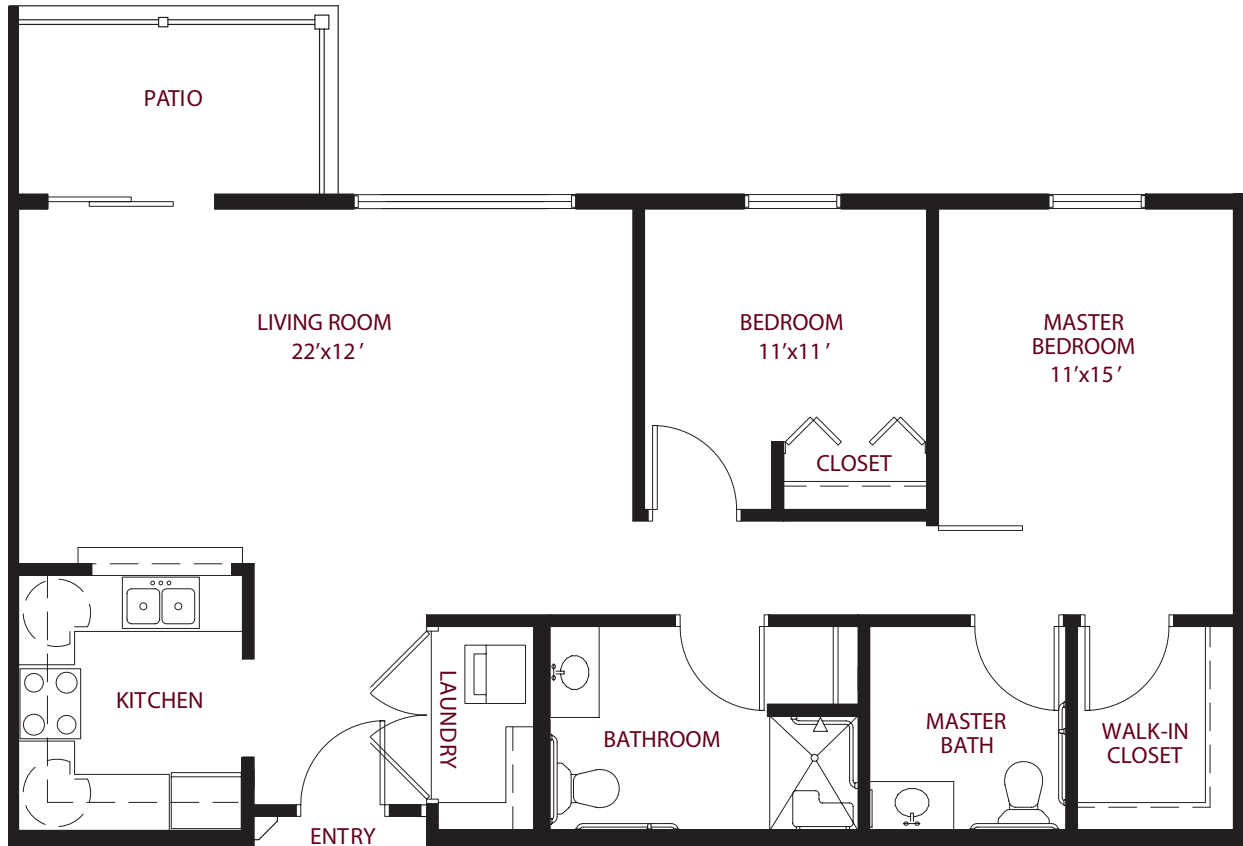

this is living!®

TWO BEDROOM/TWO BATH • UNIT A

*Independent Living*

this is living!®

TWO BEDROOM/TWO BATH • UNIT A1

*Independent Living*

this is living!®

ONE BEDROOM / ONE BATH • UNIT B

*Independent Living*

742 sq. ft.

this is living!®

TWO BEDROOM/ONE BATH • UNIT C

*Independent Living*

this is living!®

TWO BEDROOM / 1.5 BATH • UNIT C2

*Independent Living*

**950 sq. ft.**

this is living!®

TWO BEDROOM/ONE BATH • UNIT D

*Independent Living*

this is living!®

ONE BEDROOM / ONE BATH • UNIT E

*Independent Living*

725 sq. ft.