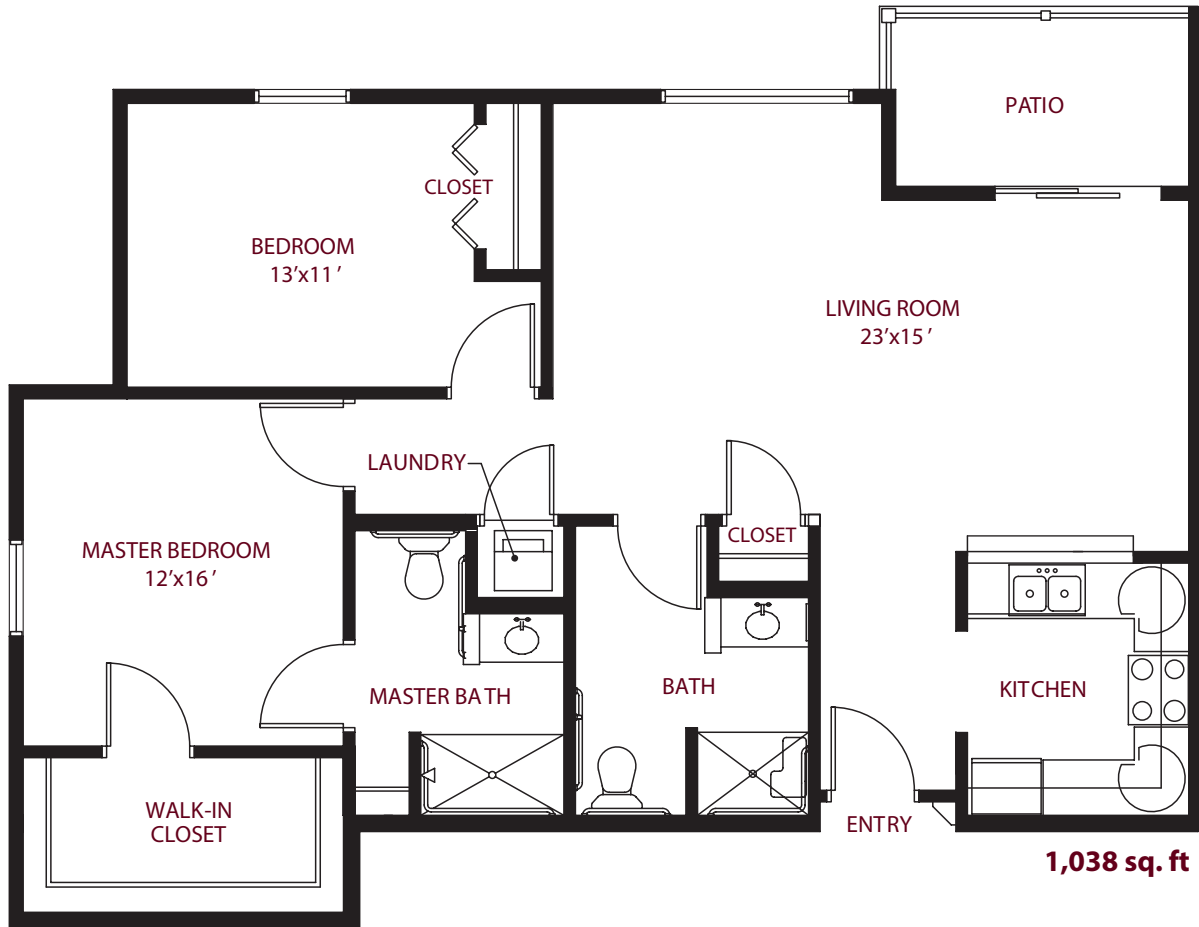

this is living!®

TWO BEDROOM/TWO BATH • UNIT A

*Independent Living*

this is living!®

TWO BEDROOM/TWO BATH • UNIT A1

*Independent Living*

this is living!®

ONE BEDROOM / ONE BATH • UNIT B

*Independent Living*

742 sq. ft.

this is living!®

TWO BEDROOM/ONE BATH • UNIT C

*Independent Living*

this is living!®

TWO BEDROOM / 1.5 BATH • UNIT C2

*Independent Living*

**950 sq. ft.**

this is living!®

TWO BEDROOM/ONE BATH • UNIT D

*Independent Living*

this is living!®

ONE BEDROOM / ONE BATH • UNIT E

*Independent Living*

725 sq. ft.