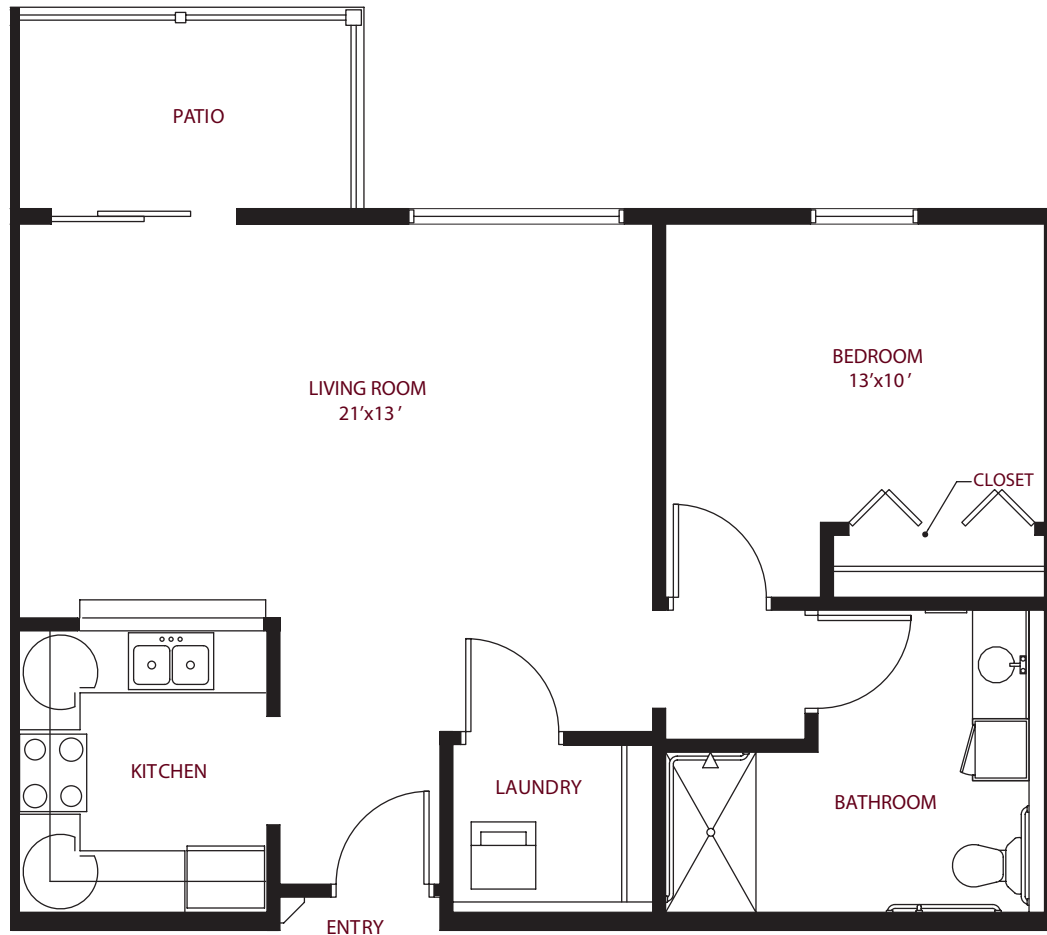

**950 sq. ft.**

this is living!®

TWO BEDROOM/ONE BATH • UNIT D

*Independent Living*

this is living!®

ONE BEDROOM / ONE BATH • UNIT E

*Independent Living*

725 sq. ft.