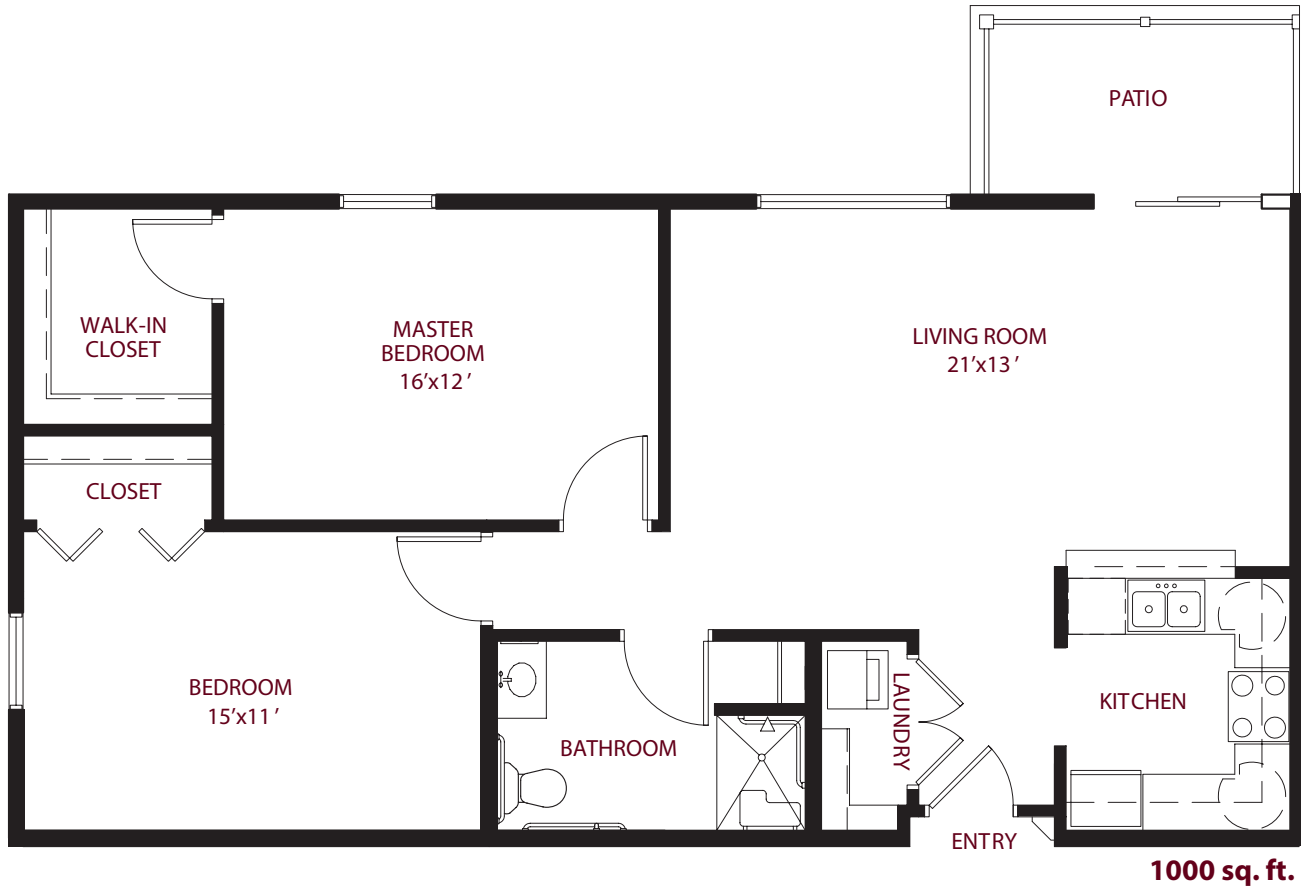

this is living!®

TWO BEDROOM/TWO BATH • UNIT A

*Independent Living*

this is living!®

TWO BEDROOM/TWO BATH • UNIT A1

*Independent Living*

this is living!®

ONE BEDROOM / ONE BATH • UNIT B

*Independent Living*

742 sq. ft.

this is living!®

TWO BEDROOM/ONE BATH • UNIT C

*Independent Living*

this is living!®

TWO BEDROOM / 1.5 BATH • UNIT C2

*Independent Living*

**950 sq. ft.**

this is living!®

TWO BEDROOM/ONE BATH • UNIT D

*Independent Living*

this is living!®

ONE BEDROOM / ONE BATH • UNIT E

*Independent Living*

725 sq. ft.