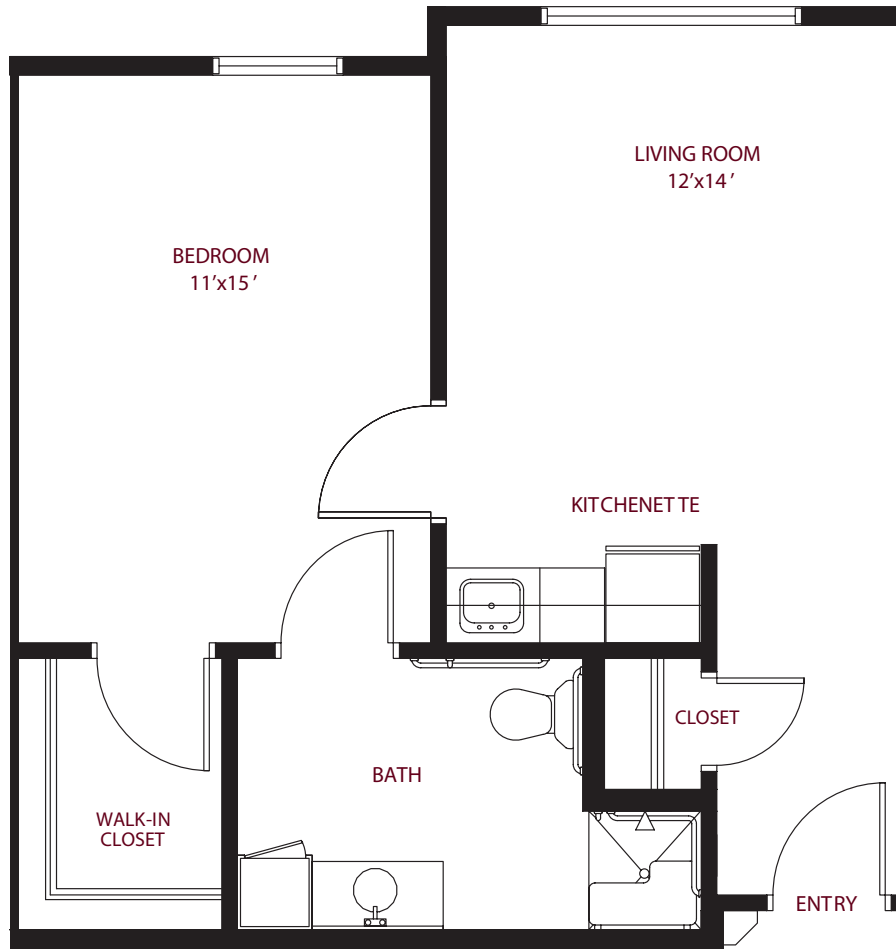

this is living!®

ONE BEDROOM / ONE BATH • UNIT F

*Assisted Living*

this is living!®

TWO BEDROOM/ONE BATH • UNIT F1

*Assisted Living*

this is living!®

ONE BEDROOM / ONE BATH • UNIT F2

*Assisted Living*

548 sq. ft.

this is living!®

ONE BEDROOM / ONE BATH • UNIT F3

*Assisted Living*

548 sq. ft.

this is living!®

TWO BEDROOM/ONE BATH • UNIT F4

*Assisted Living*

856 sq. ft.

this is living!®

TWO BEDROOM/ONE BATH • UNIT F5

*Assisted Living*

856 sq. ft.