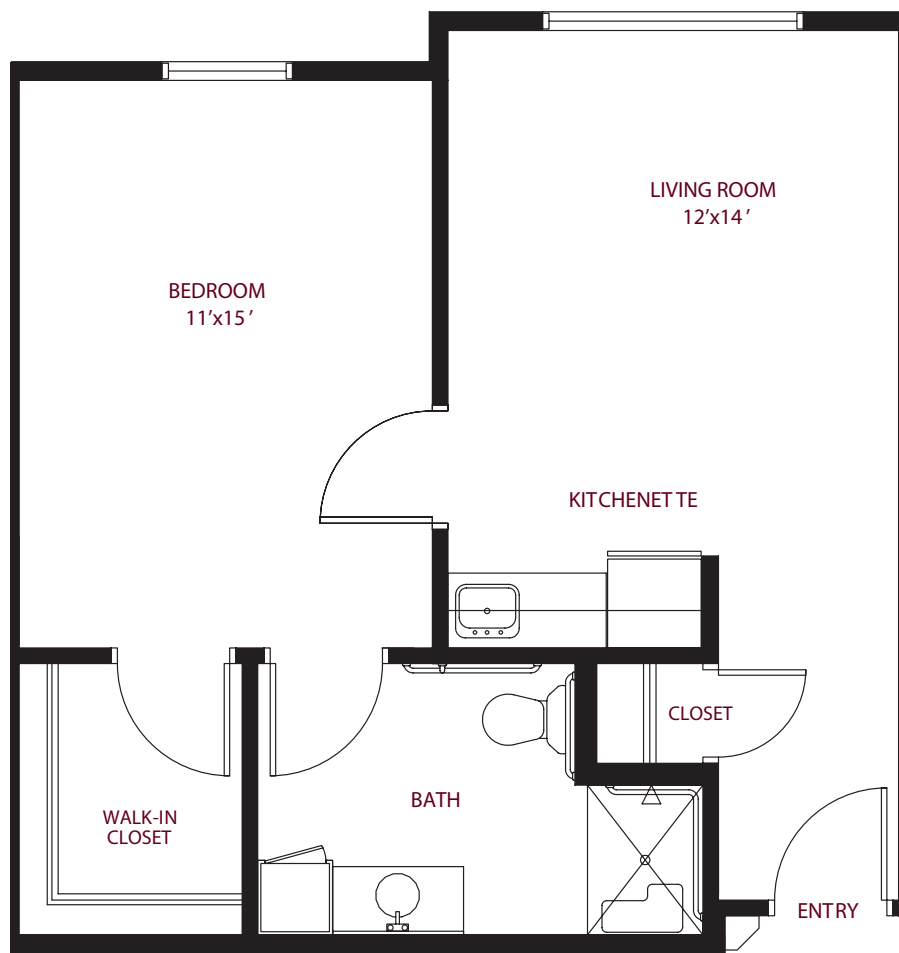

this is living!®

ONE BEDROOM / ONE BATH • UNIT F

*Assisted Living*

this is living!®

TWO BEDROOM/ONE BATH • UNIT F1

*Assisted Living*

this is living!®

ONE BEDROOM / ONE BATH • UNIT F2

*Assisted Living*

548 sq. ft.

this is living!®

ONE BEDROOM / ONE BATH • UNIT F3

*Assisted Living*

548 sq. ft.

this is living!®

TWO BEDROOM/ONE BATH • UNIT F4

*Assisted Living*

856 sq. ft.

this is living!®

TWO BEDROOM/ONE BATH • UNIT F5

*Assisted Living*

856 sq. ft.