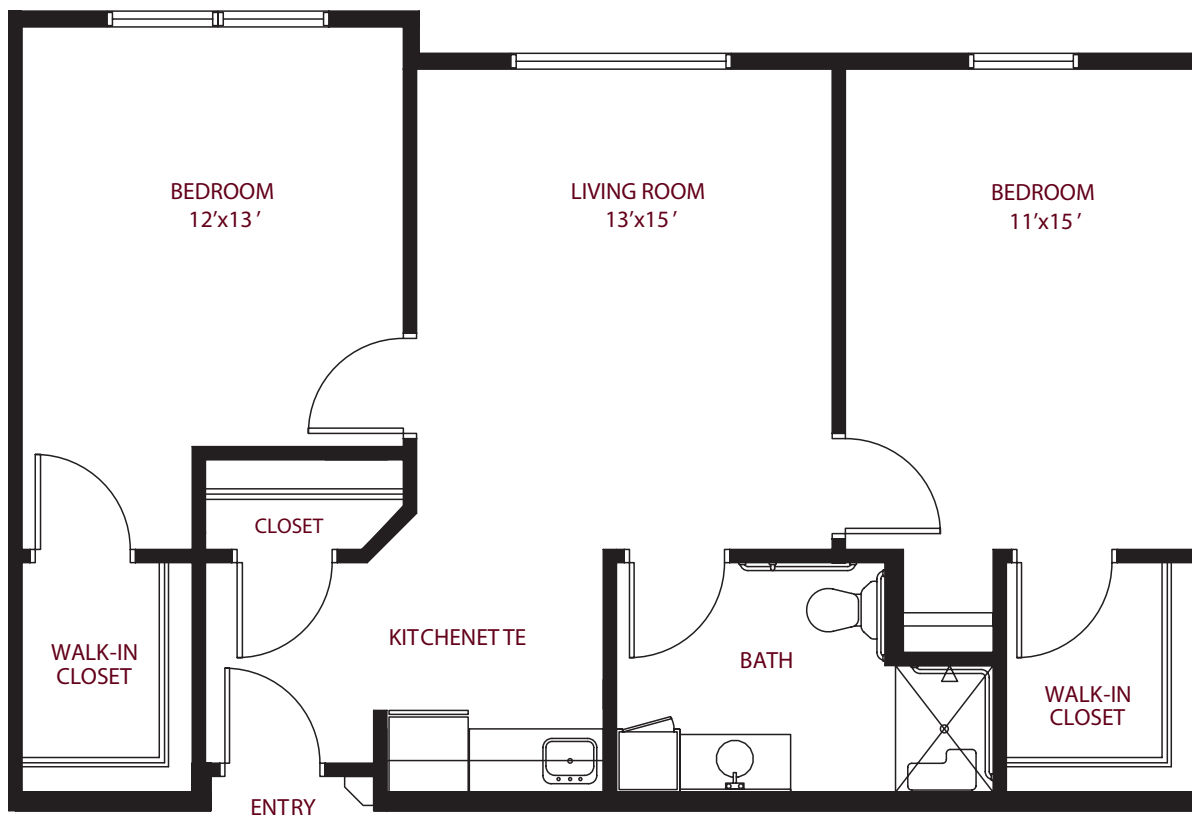

this is living!®

ONE BEDROOM / ONE BATH • UNIT F

*Assisted Living*

this is living!®

TWO BEDROOM/ONE BATH • UNIT F1

*Assisted Living*

this is living!®

ONE BEDROOM / ONE BATH • UNIT F2

*Assisted Living*

548 sq. ft.

this is living!®

ONE BEDROOM / ONE BATH • UNIT F3

*Assisted Living*

548 sq. ft.

this is living!®

TWO BEDROOM/ONE BATH • UNIT F4

*Assisted Living*

856 sq. ft.

this is living!®

TWO BEDROOM/ONE BATH • UNIT F5

*Assisted Living*

856 sq. ft.