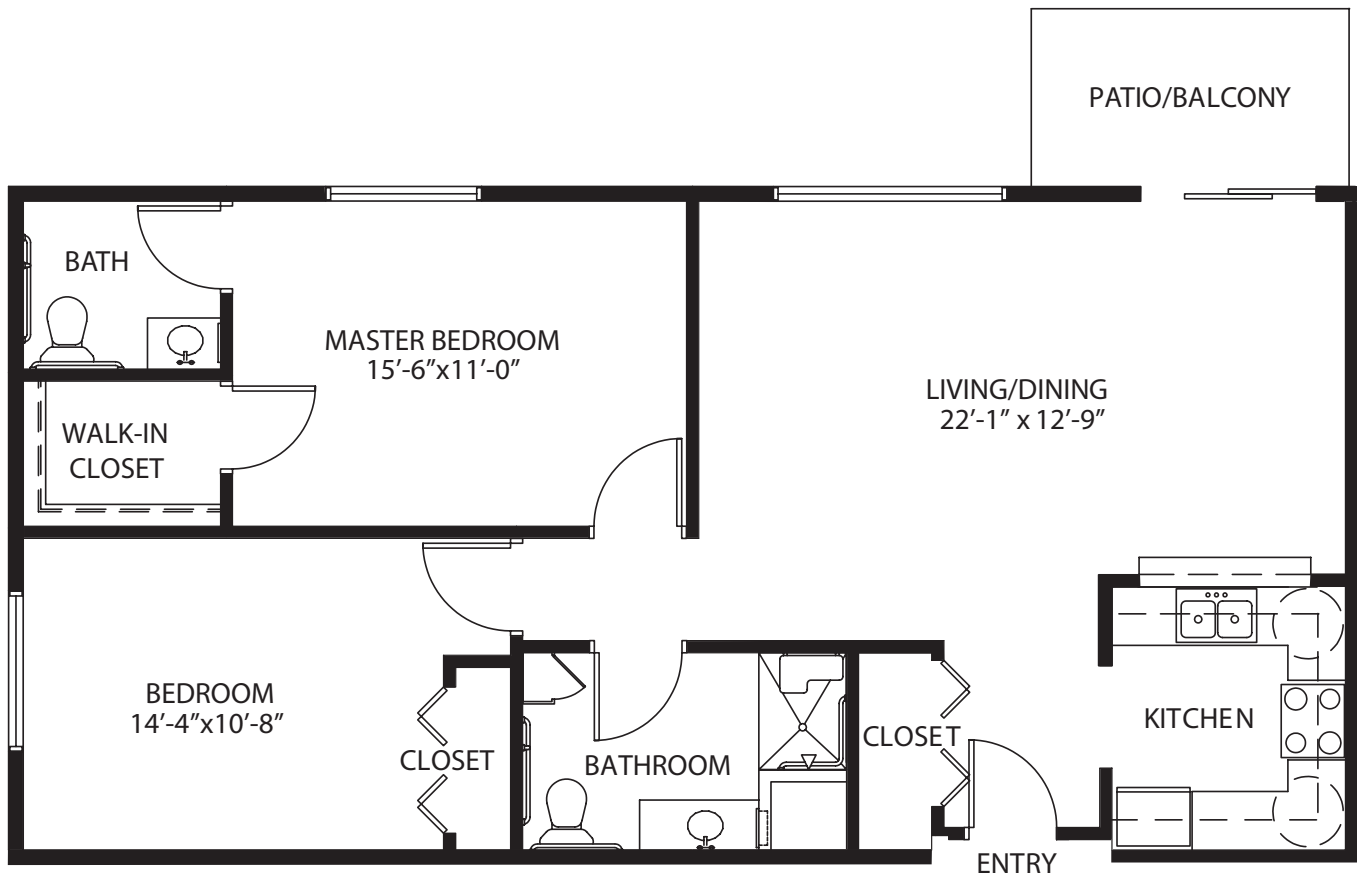

TWO BEDROOM DELUXE

ONE BEDROOM DELUXE

811 square ft.

TWO BEDROOM

1,018 square ft.

TWO BEDROOM

1,068 square ft.

ONE BEDROOM

548 square ft.