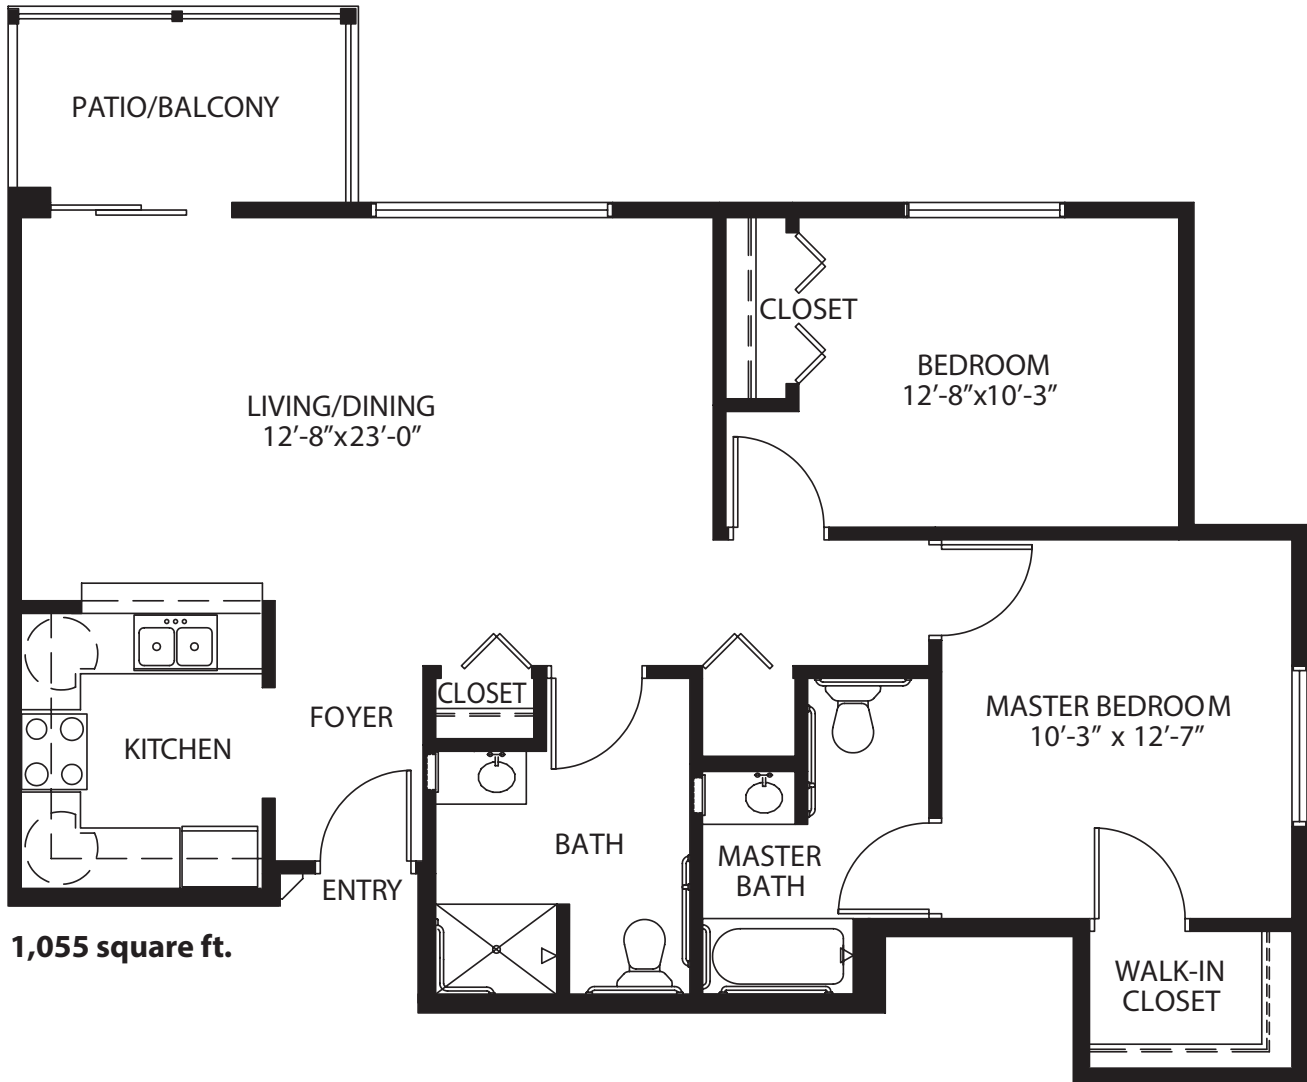

TWO BEDROOM DELUXE

ONE BEDROOM DELUXE

811 square ft.

TWO BEDROOM

1,018 square ft.

TWO BEDROOM

1,068 square ft.

ONE BEDROOM

548 square ft.