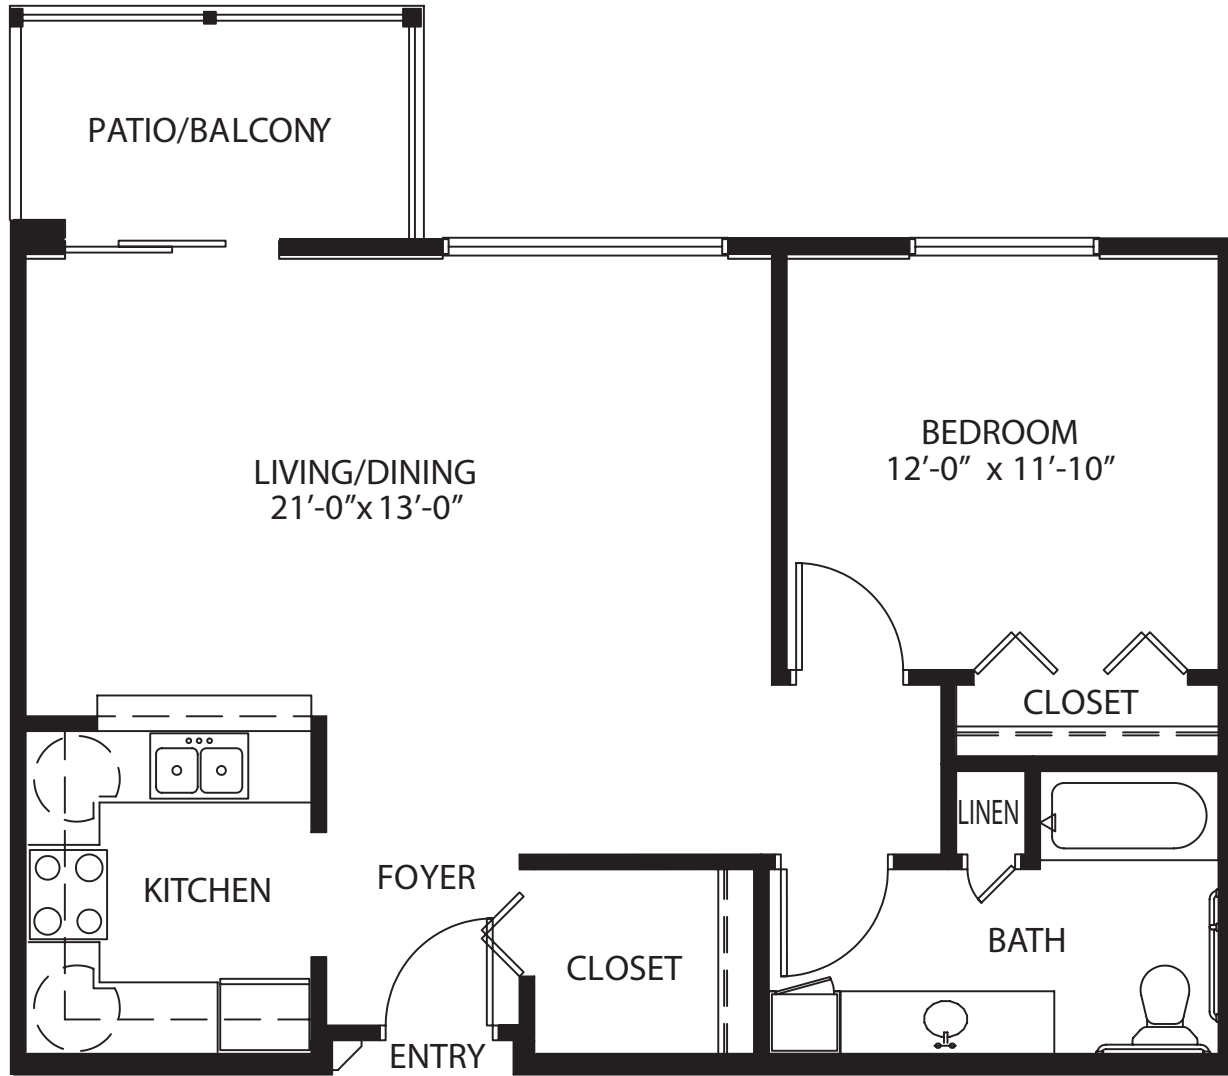

TWO BEDROOM DELUXE

ONE BEDROOM DELUXE

811 square ft.

TWO BEDROOM

1,018 square ft.

TWO BEDROOM

1,068 square ft.

ONE BEDROOM

548 square ft.