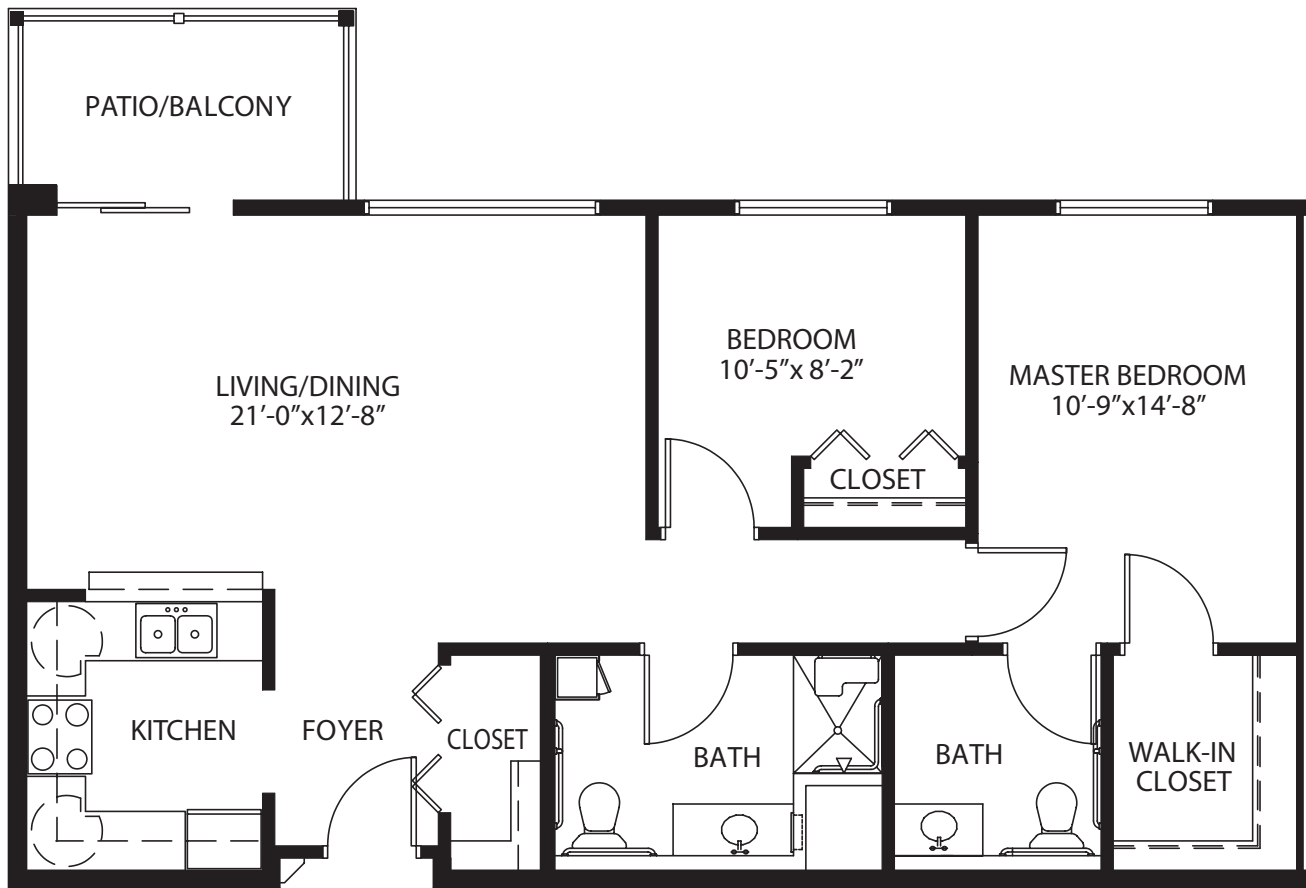

TWO BEDROOM DELUXE

ONE BEDROOM DELUXE

811 square ft.

TWO BEDROOM

1,018 square ft.

TWO BEDROOM

1,068 square ft.

ONE BEDROOM

548 square ft.