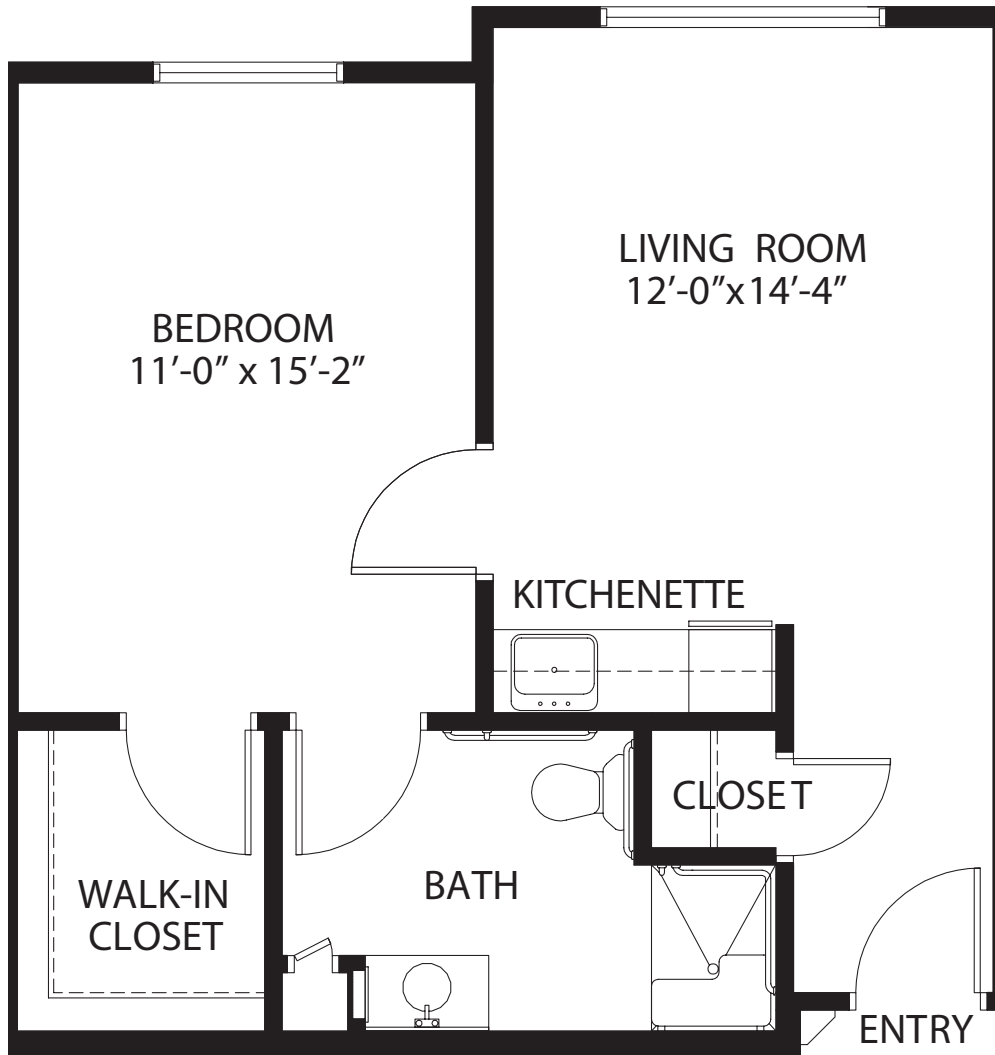

TWO BEDROOM DELUXE

ONE BEDROOM DELUXE

811 square ft.

TWO BEDROOM

1,018 square ft.

TWO BEDROOM

1,068 square ft.

ONE BEDROOM

548 square ft.