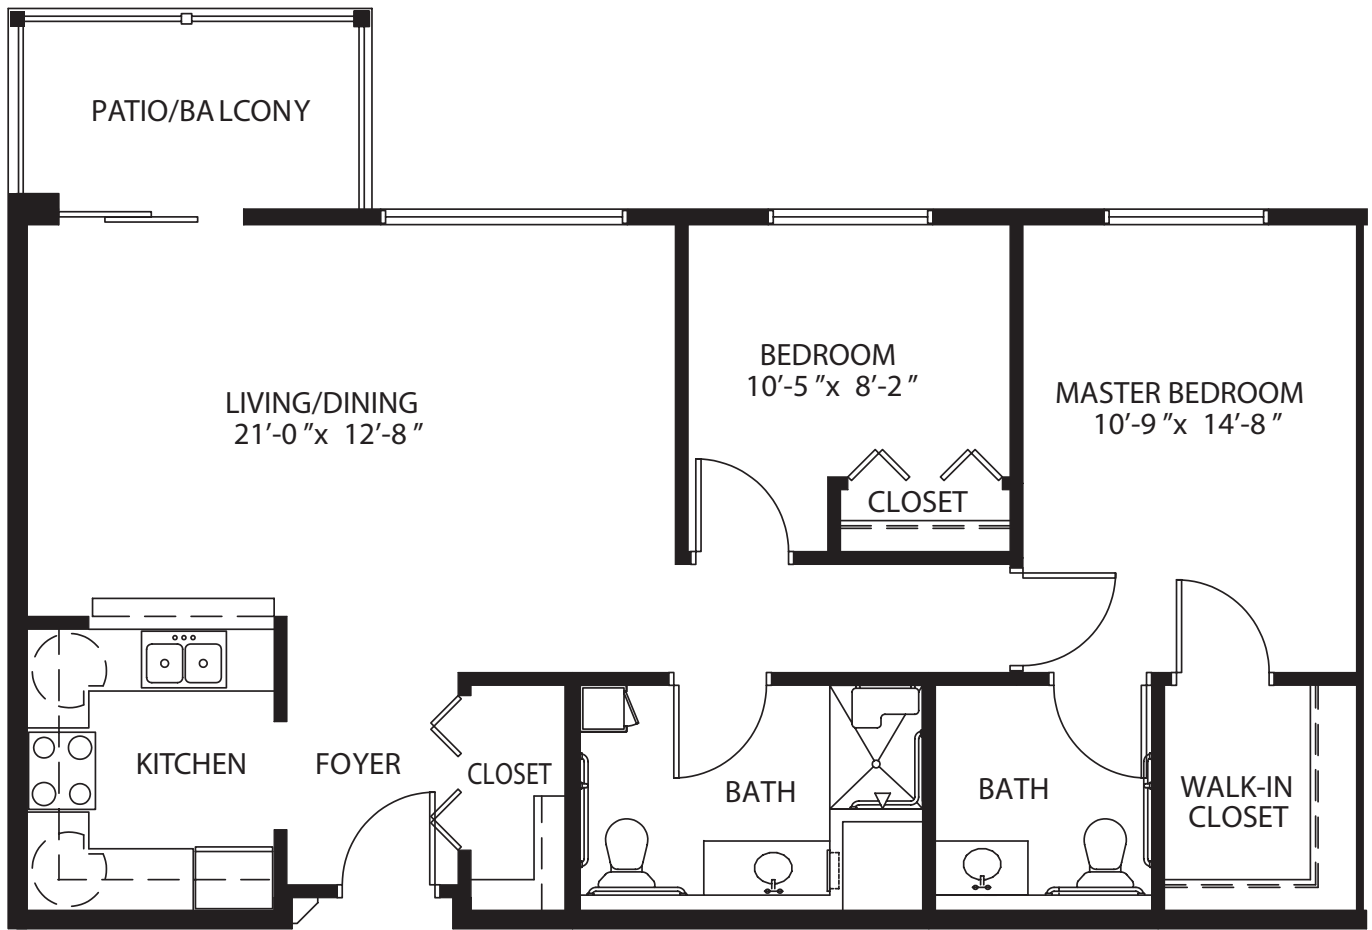

# TWO BEDROOM DELUXE

## *Independent/Assisted Living*

*Independent/Assisted Living*

811 square ft.

TWO BEDROOM / 1.5 BATH

*Independent/Assisted Living*

1,018 square ft.

TWO BEDROOM / 1.5 BATH

*Independent/Assisted Living*

1,068 square ft.