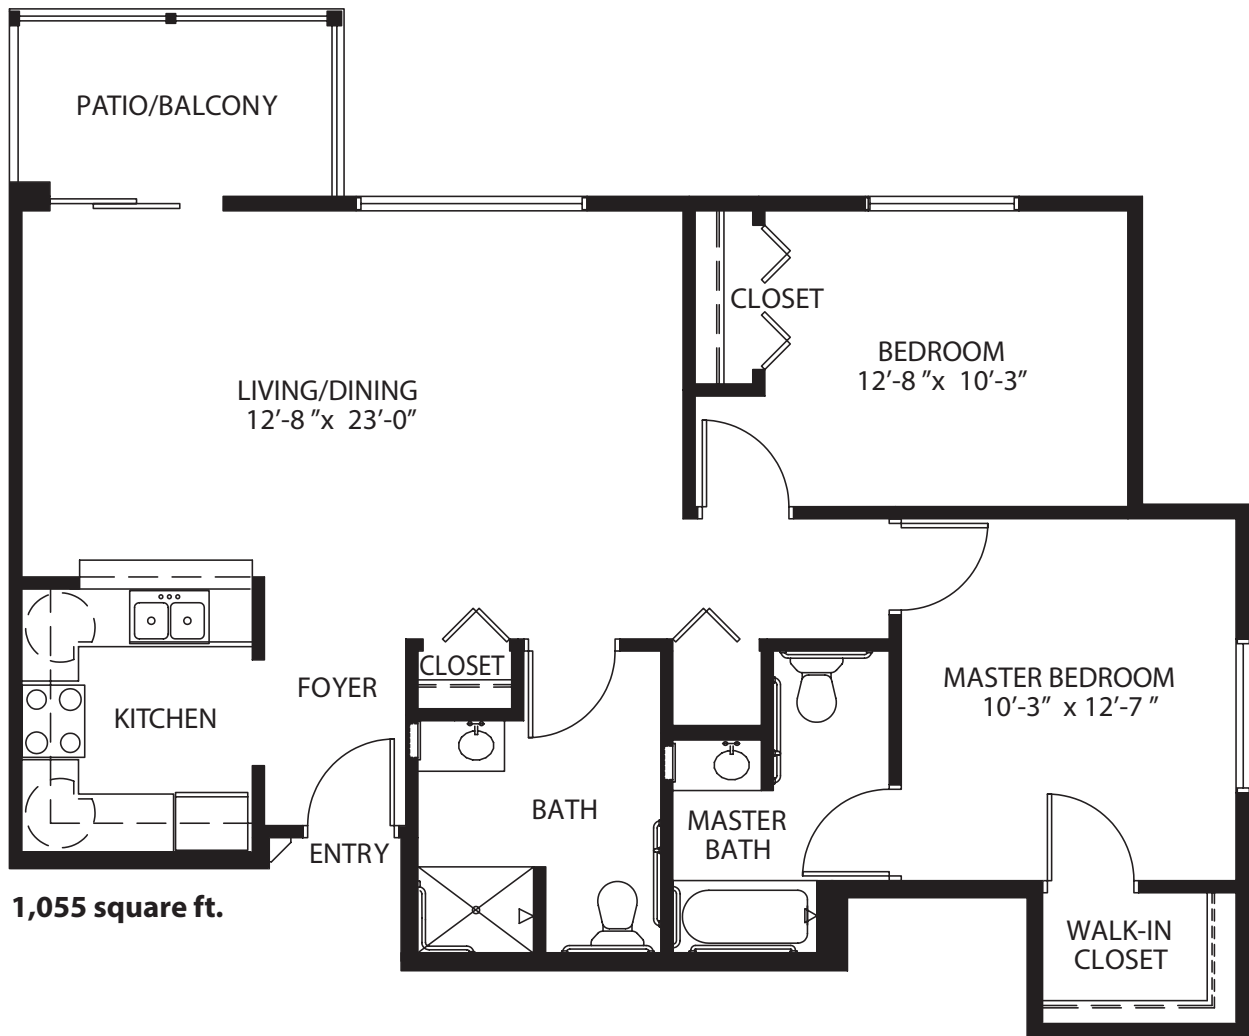

# TWO BEDROOM DELUXE

## *Independent/Assisted Living*

*Independent/Assisted Living*

811 square ft.

TWO BEDROOM / 1.5 BATH

*Independent/Assisted Living*

1,018 square ft.

TWO BEDROOM / 1.5 BATH

*Independent/Assisted Living*

1,068 square ft.