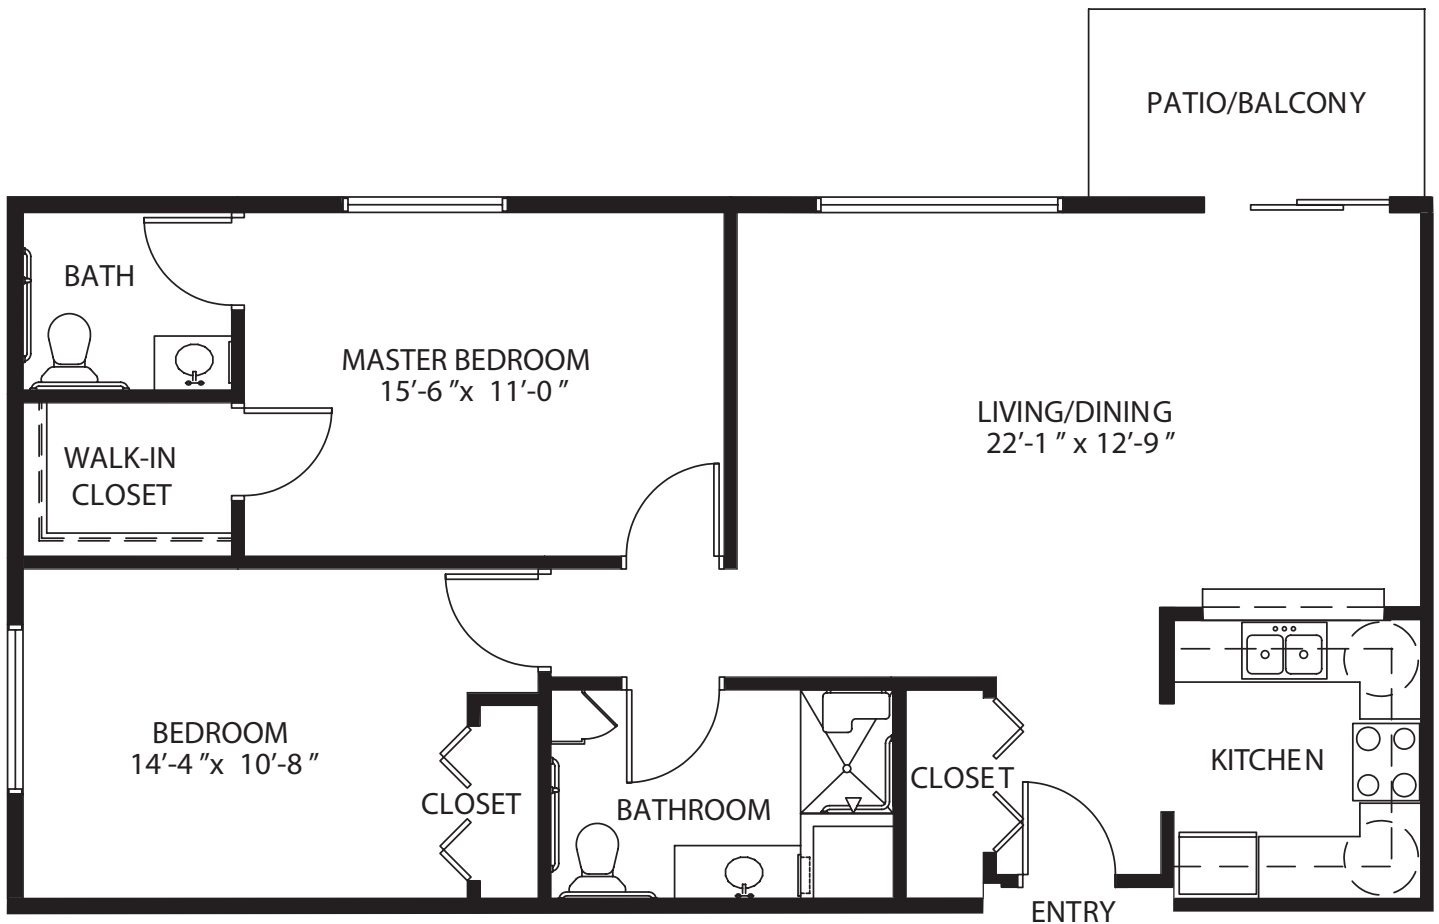

# TWO BEDROOM DELUXE

## *Independent/Assisted Living*

*Independent/Assisted Living*

811 square ft.

TWO BEDROOM / 1.5 BATH

*Independent/Assisted Living*

1,018 square ft.

TWO BEDROOM / 1.5 BATH

*Independent/Assisted Living*

1,068 square ft.