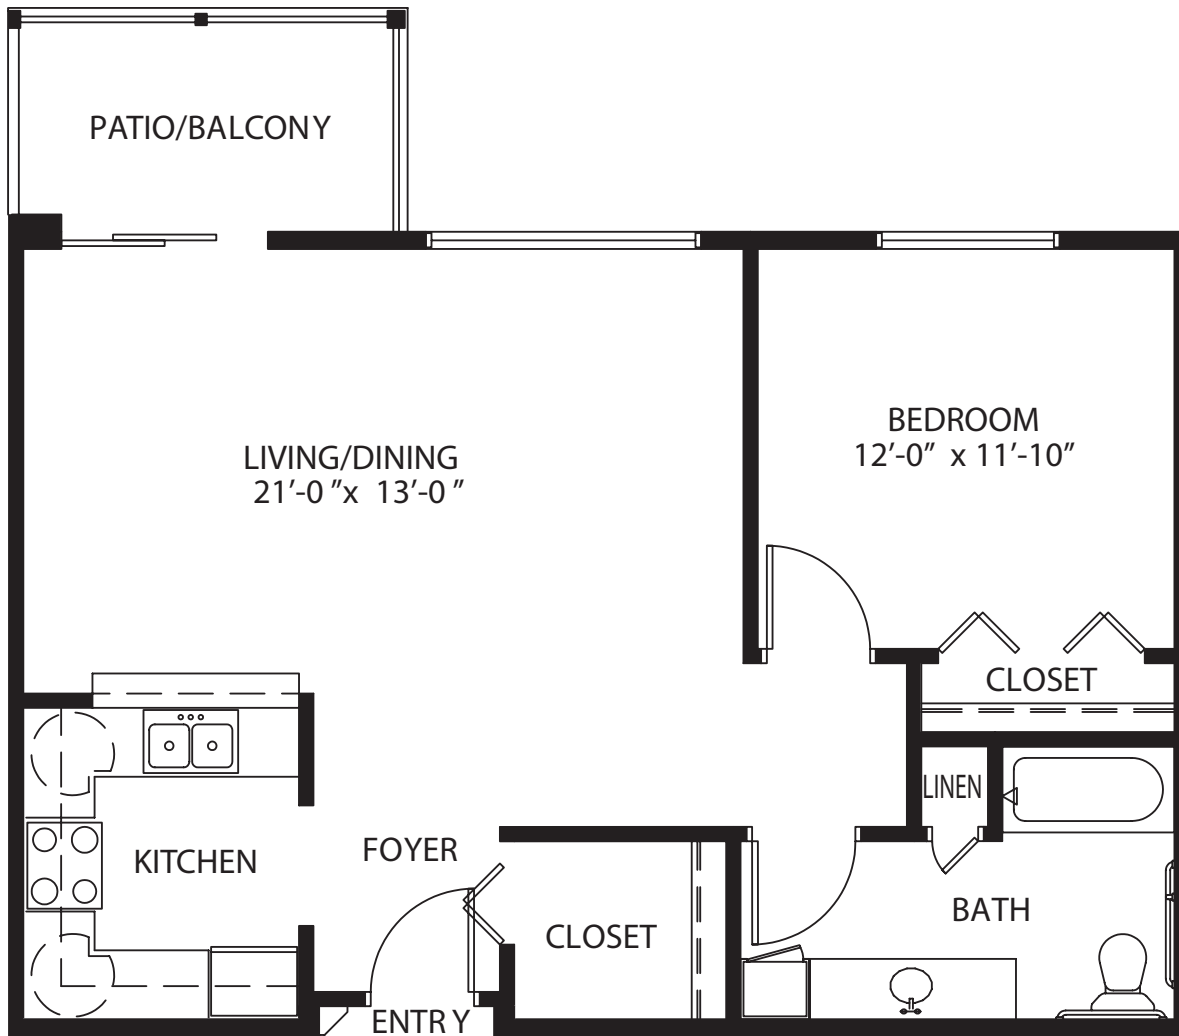

# TWO BEDROOM DELUXE

## *Independent/Assisted Living*

*Independent/Assisted Living*

811 square ft.

TWO BEDROOM / 1.5 BATH

*Independent/Assisted Living*

1,018 square ft.

TWO BEDROOM / 1.5 BATH

*Independent/Assisted Living*

1,068 square ft.