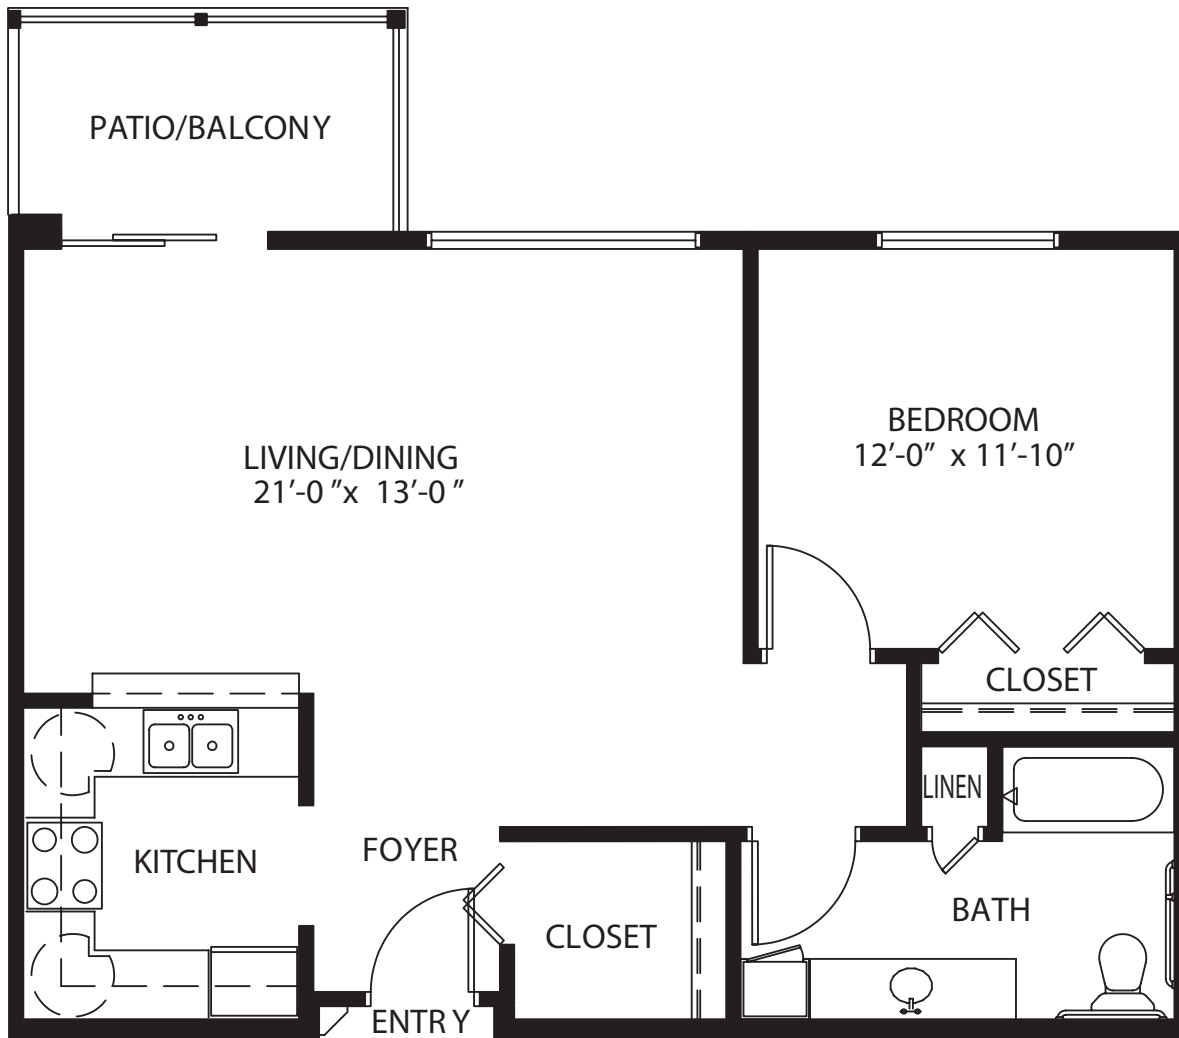

TWO BEDROOM DELUXE

Independent/Assisted Living

Independent/Assisted Living

811 square ft.

TWO BEDROOM / 1.5 BATH

Independent/Assisted Living

1,018 square ft.

TWO BEDROOM / 1.5 BATH

Independent/Assisted Living

1,068 square ft.

ONE BEDROOM

Assisted Living

548 square ft.

Assisted Living

497 square ft.