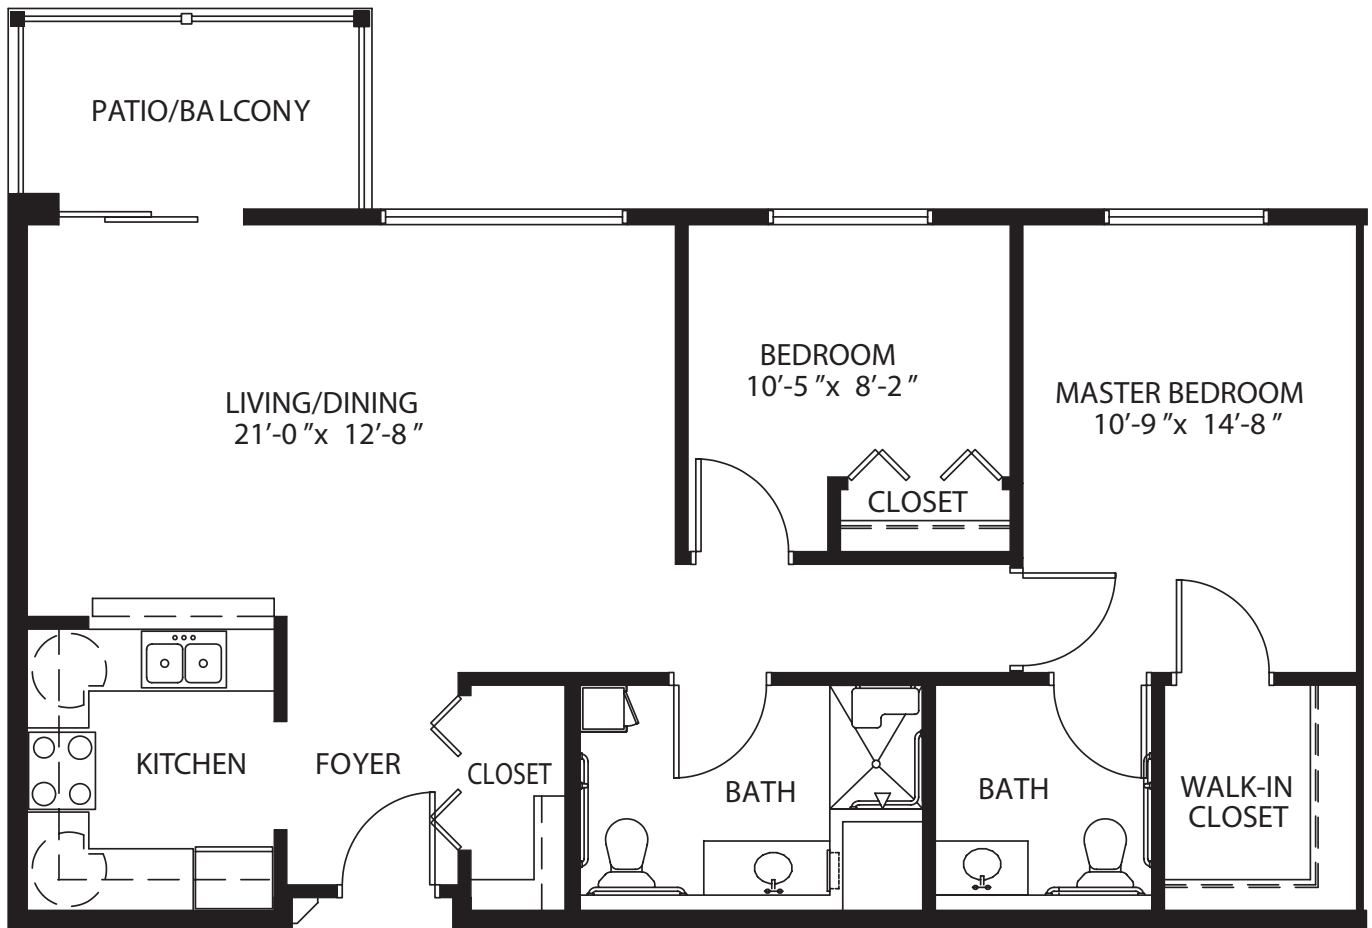

TWO BEDROOM DELUXE

Independent/Assisted Living

Independent/Assisted Living

811 square ft.

TWO BEDROOM / 1.5 BATH

Independent/Assisted Living

1,018 square ft.

TWO BEDROOM / 1.5 BATH

Independent/Assisted Living

1,068 square ft.

ONE BEDROOM

Assisted Living

548 square ft.

Assisted Living

497 square ft.