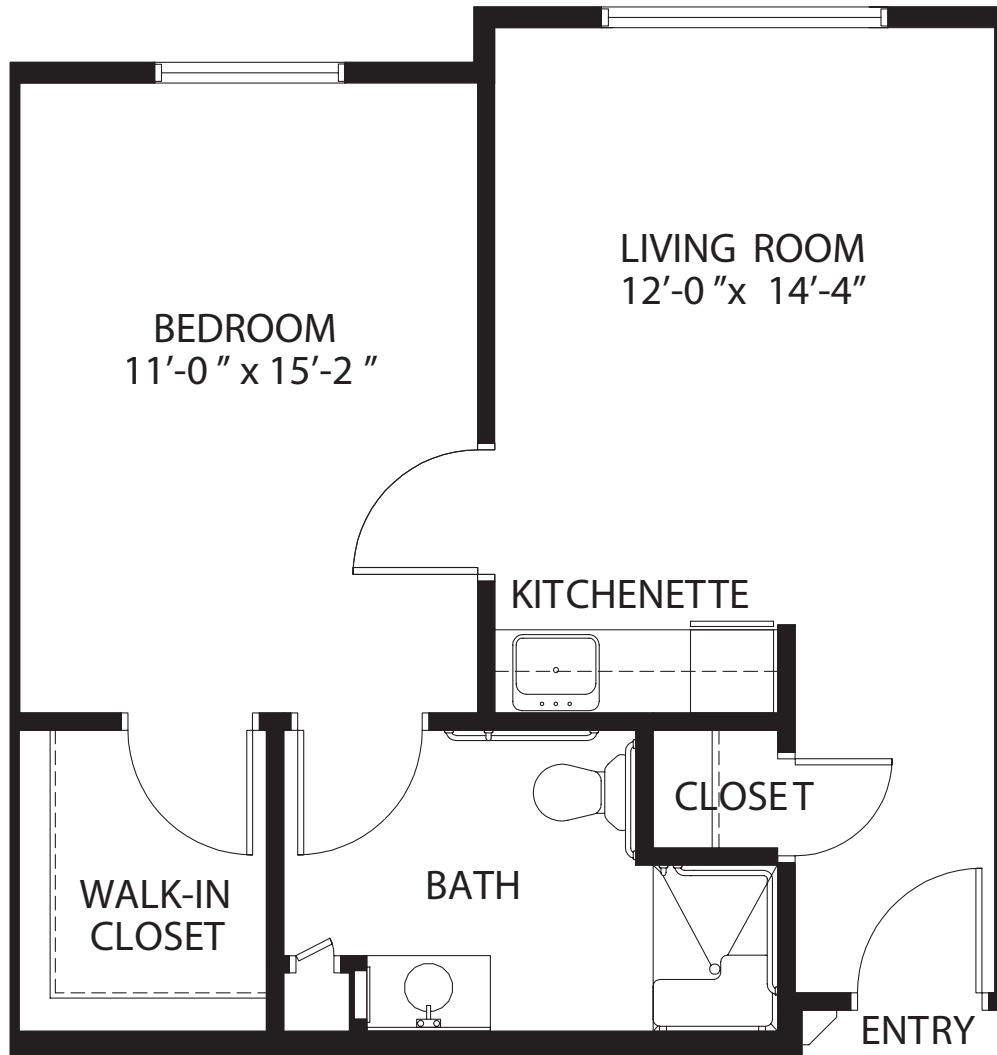

TWO BEDROOM DELUXE

Independent/Assisted Living

Independent/Assisted Living

811 square ft.

TWO BEDROOM / 1.5 BATH

Independent/Assisted Living

1,018 square ft.

TWO BEDROOM / 1.5 BATH

Independent/Assisted Living

1,068 square ft.

ONE BEDROOM

Assisted Living

548 square ft.

Assisted Living

497 square ft.