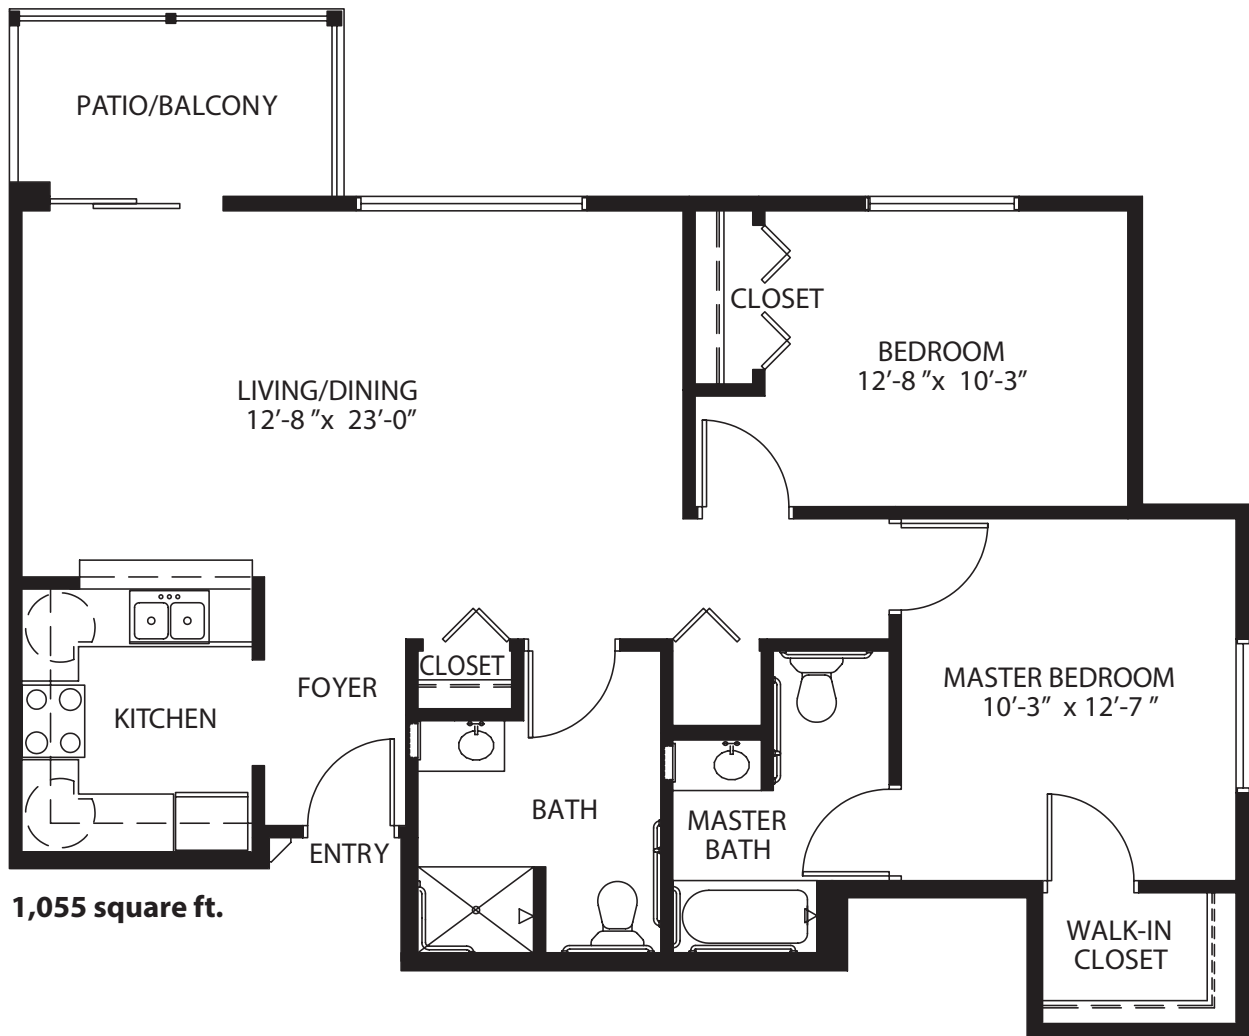

TWO BEDROOM DELUXE

Independent/Assisted Living

Independent/Assisted Living

811 square ft.

TWO BEDROOM / 1.5 BATH

Independent/Assisted Living

1,018 square ft.

TWO BEDROOM / 1.5 BATH

Independent/Assisted Living

1,068 square ft.

ONE BEDROOM

Assisted Living

548 square ft.

Assisted Living

497 square ft.