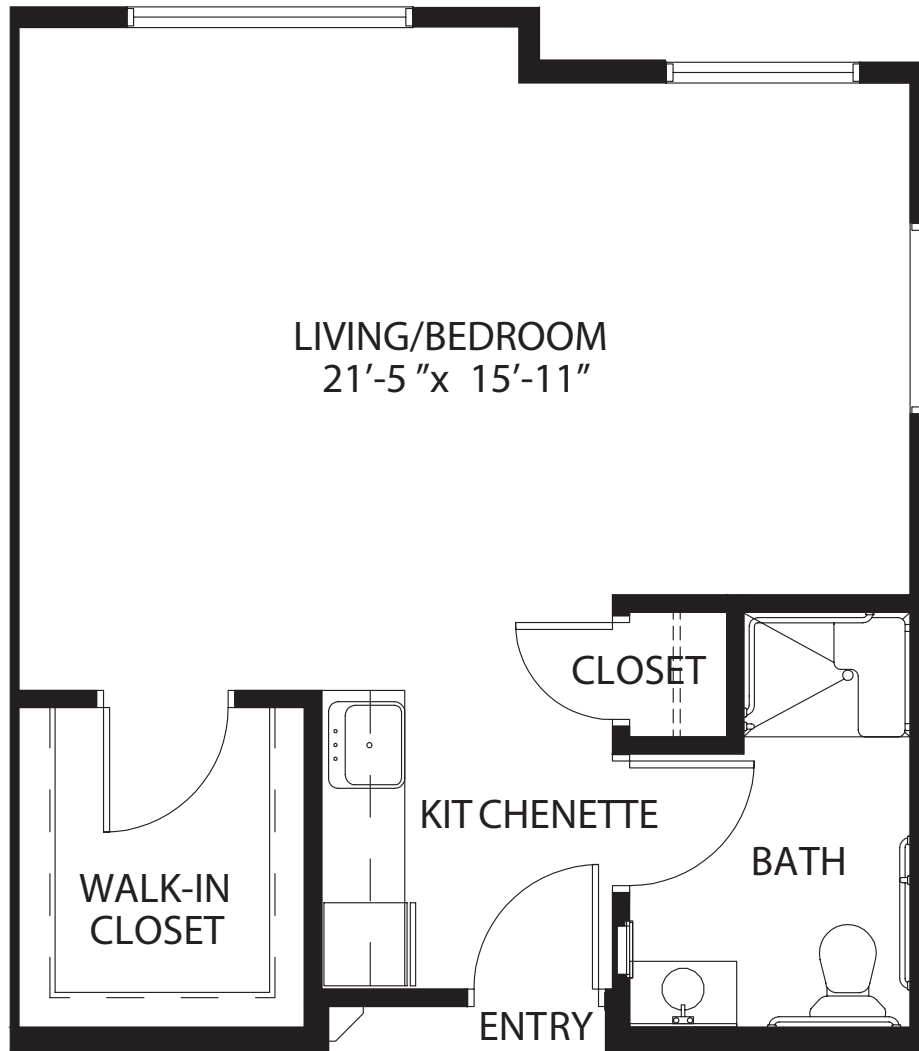

TWO BEDROOM DELUXE

Independent/Assisted Living

Independent/Assisted Living

811 square ft.

TWO BEDROOM / 1.5 BATH

Independent/Assisted Living

1,018 square ft.

TWO BEDROOM / 1.5 BATH

Independent/Assisted Living

1,068 square ft.

ONE BEDROOM

Assisted Living

548 square ft.

Assisted Living

497 square ft.