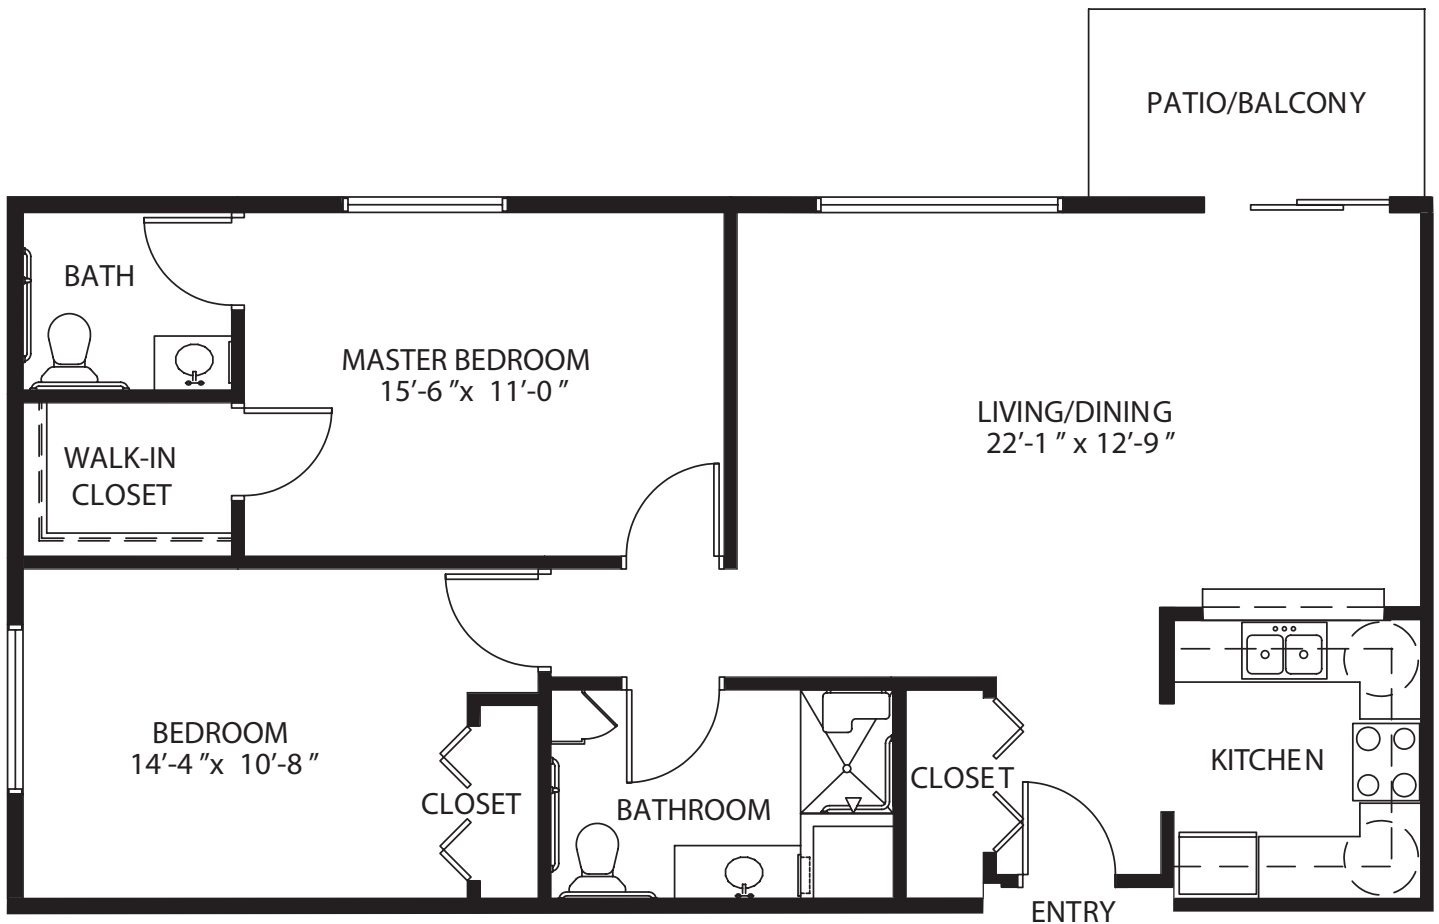

TWO BEDROOM DELUXE

Independent/Assisted Living

Independent/Assisted Living

811 square ft.

TWO BEDROOM / 1.5 BATH

Independent/Assisted Living

1,018 square ft.

TWO BEDROOM / 1.5 BATH

Independent/Assisted Living

1,068 square ft.

ONE BEDROOM

Assisted Living

548 square ft.

Assisted Living

497 square ft.