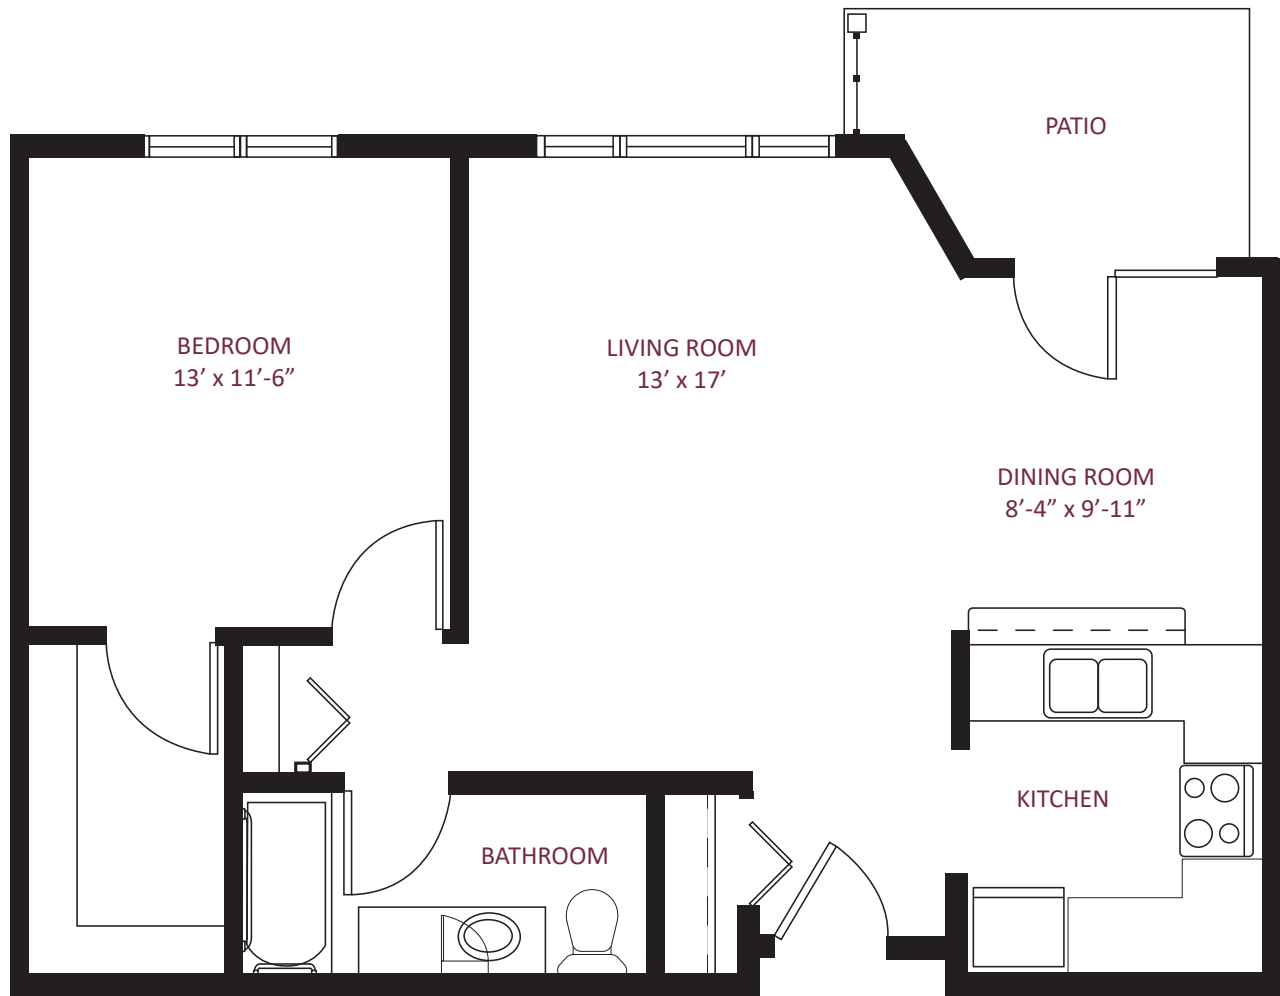

TWO BEDROOM / 1.5 BATH

Independent Living

1,010 SQ. FT.

ONE BEDROOM / ONE BATH

Independent Living

890 SQ. FT.