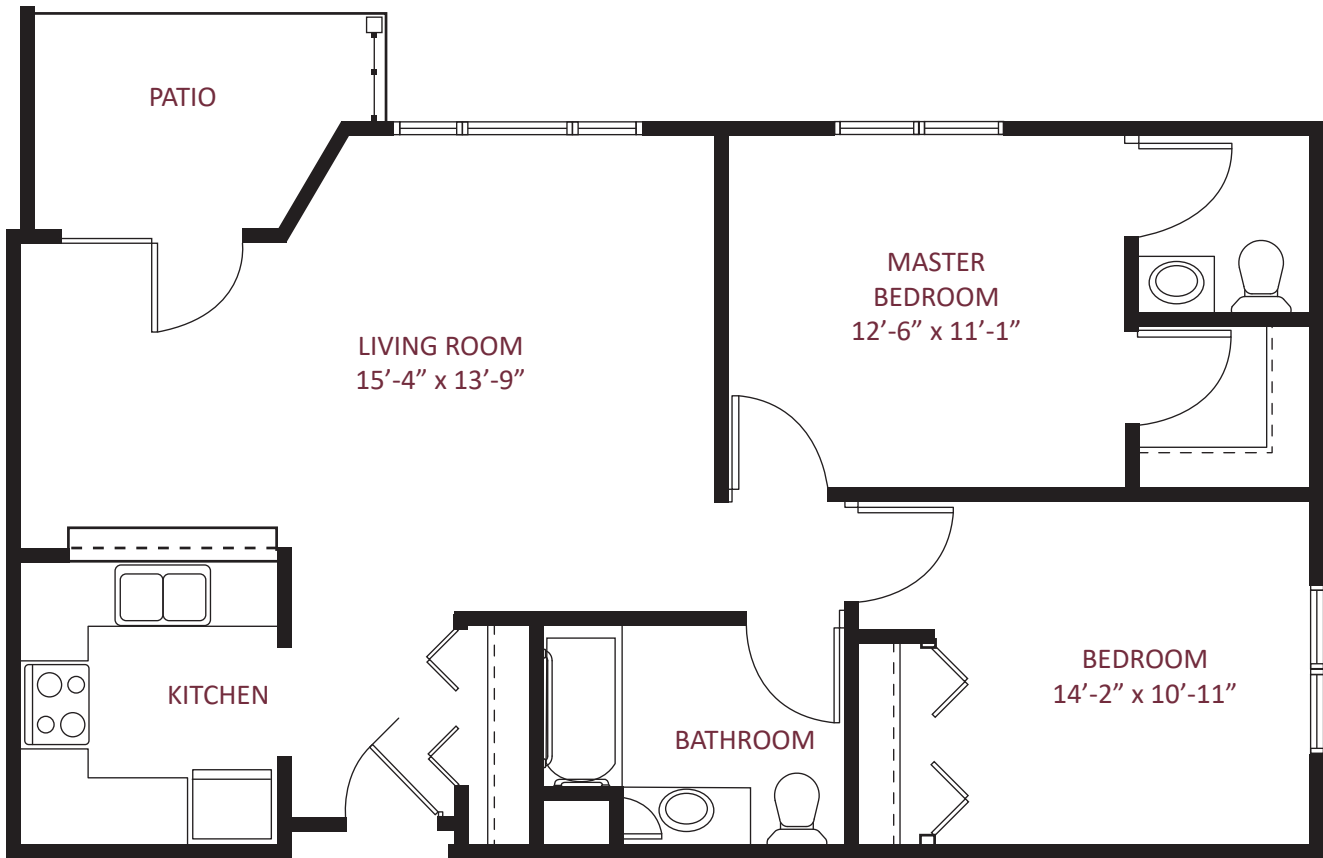

TWO BEDROOM / 1.5 BATH

Independent Living

1,010 SQ. FT.

ONE BEDROOM / ONE BATH

Independent Living

890 SQ. FT.