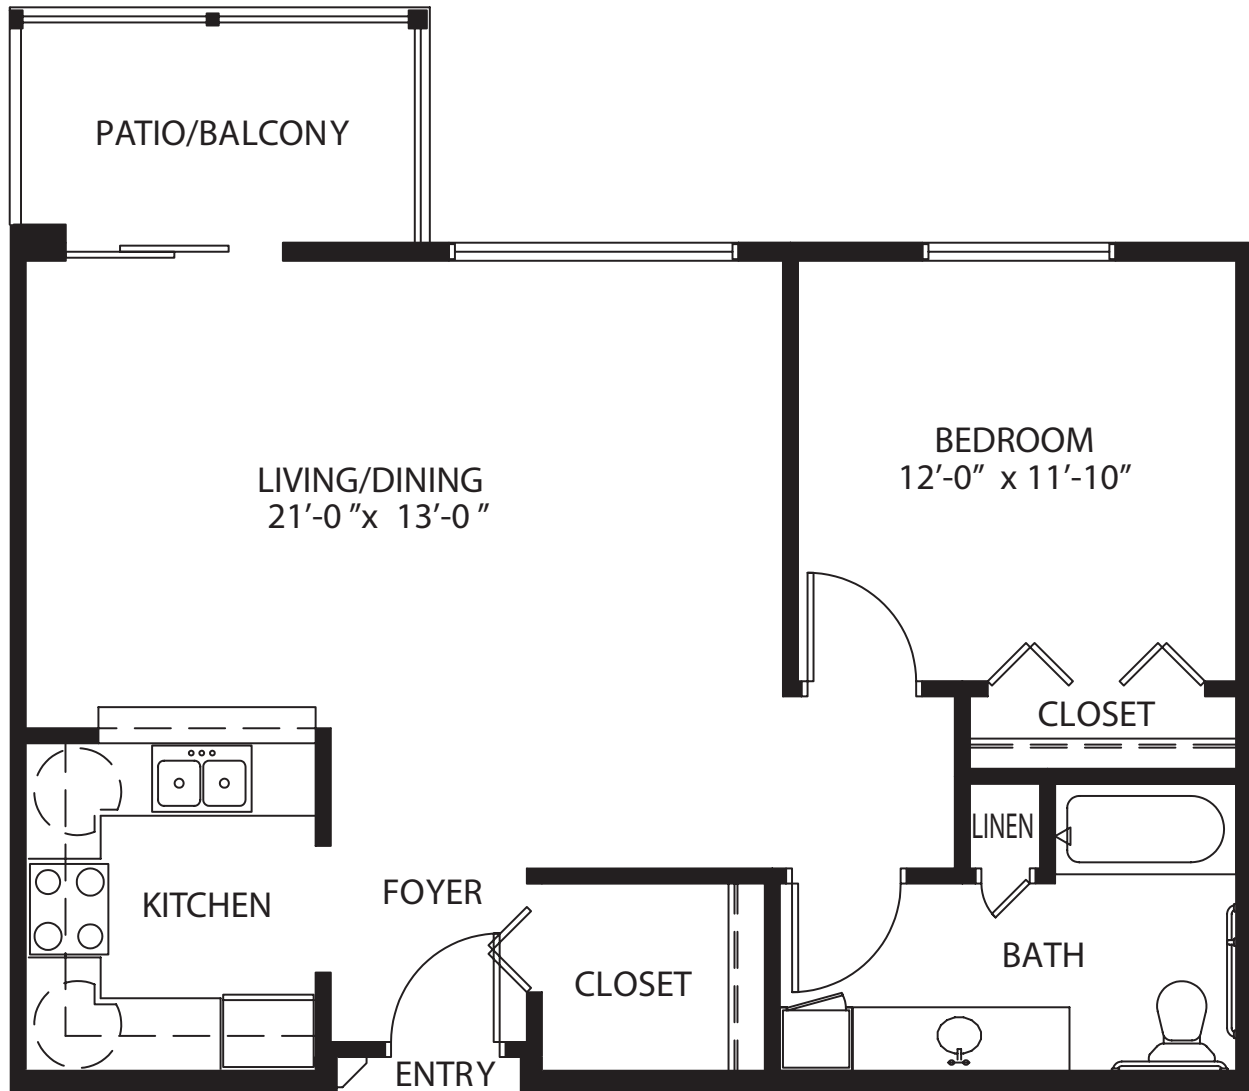

ONE BEDROOM / ONE BATH

548 Sq Ft.

ONE BEDROOM DELUXE

811 Sq Ft.

TWO BEDROOM / 1.5 BATH

1,018 Sq Ft.

TWO BEDROOM / 1.5 BATH

1,068 square ft.

TWO BEDROOM DELUXE