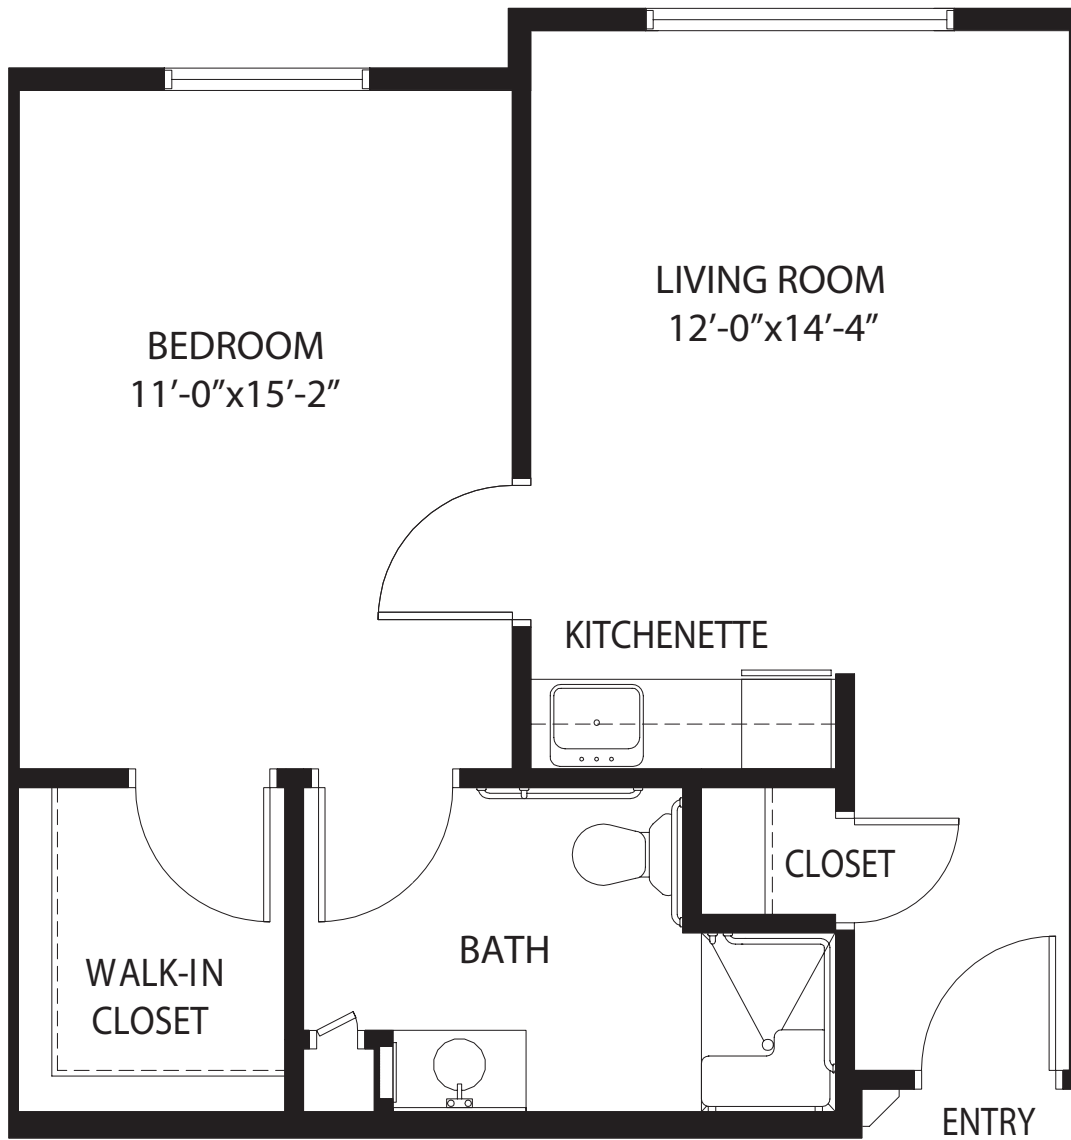

ONE BEDROOM / ONE BATH

548 Sq Ft.

ONE BEDROOM DELUXE

811 Sq Ft.

TWO BEDROOM / 1.5 BATH

1,018 Sq Ft.

TWO BEDROOM / 1.5 BATH

1,068 square ft.

TWO BEDROOM DELUXE