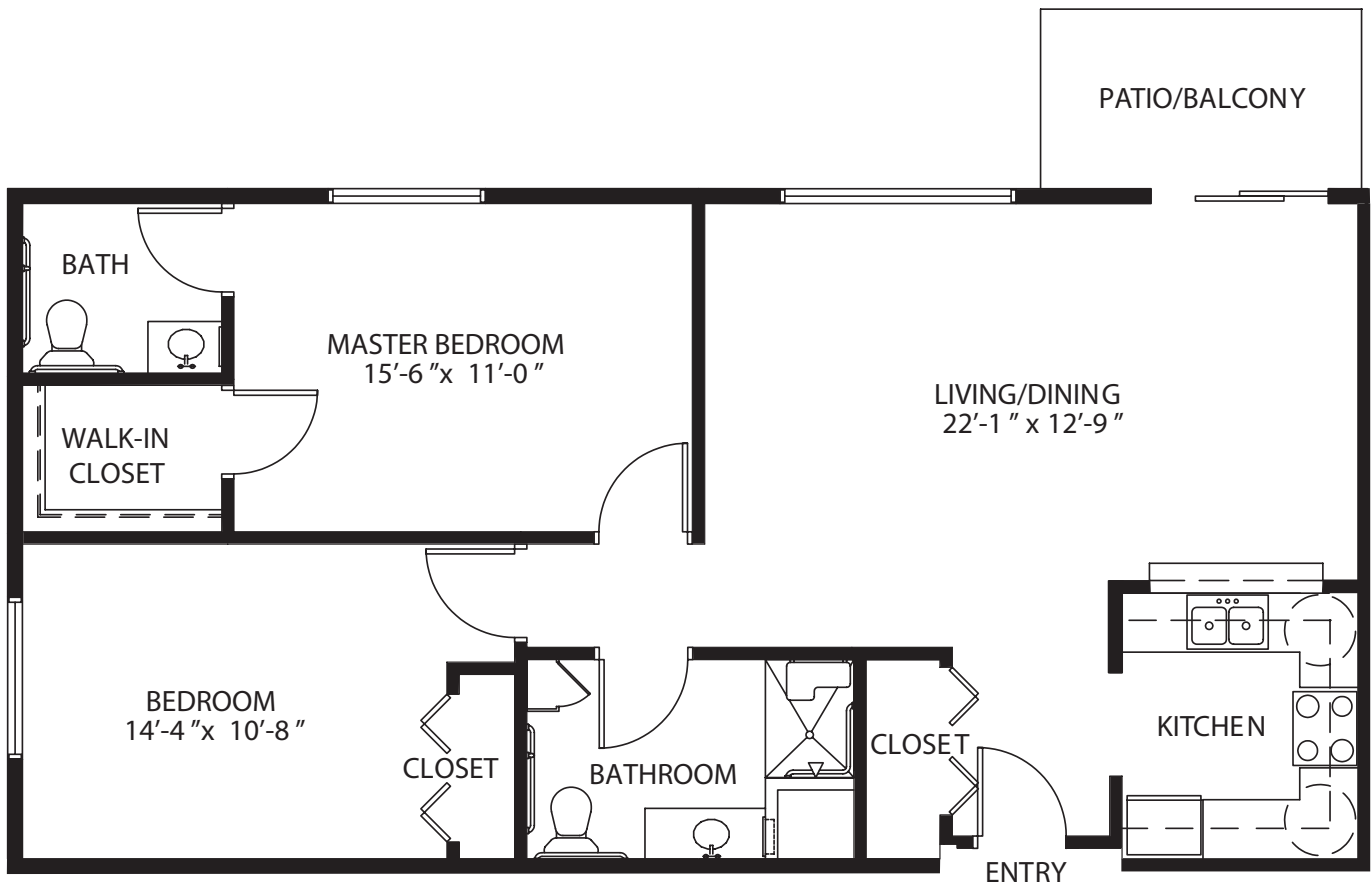

ONE BEDROOM / ONE BATH

548 Sq Ft.

ONE BEDROOM DELUXE

811 Sq Ft.

TWO BEDROOM / 1.5 BATH

1,018 Sq Ft.

TWO BEDROOM / 1.5 BATH

1,068 square ft.

TWO BEDROOM DELUXE