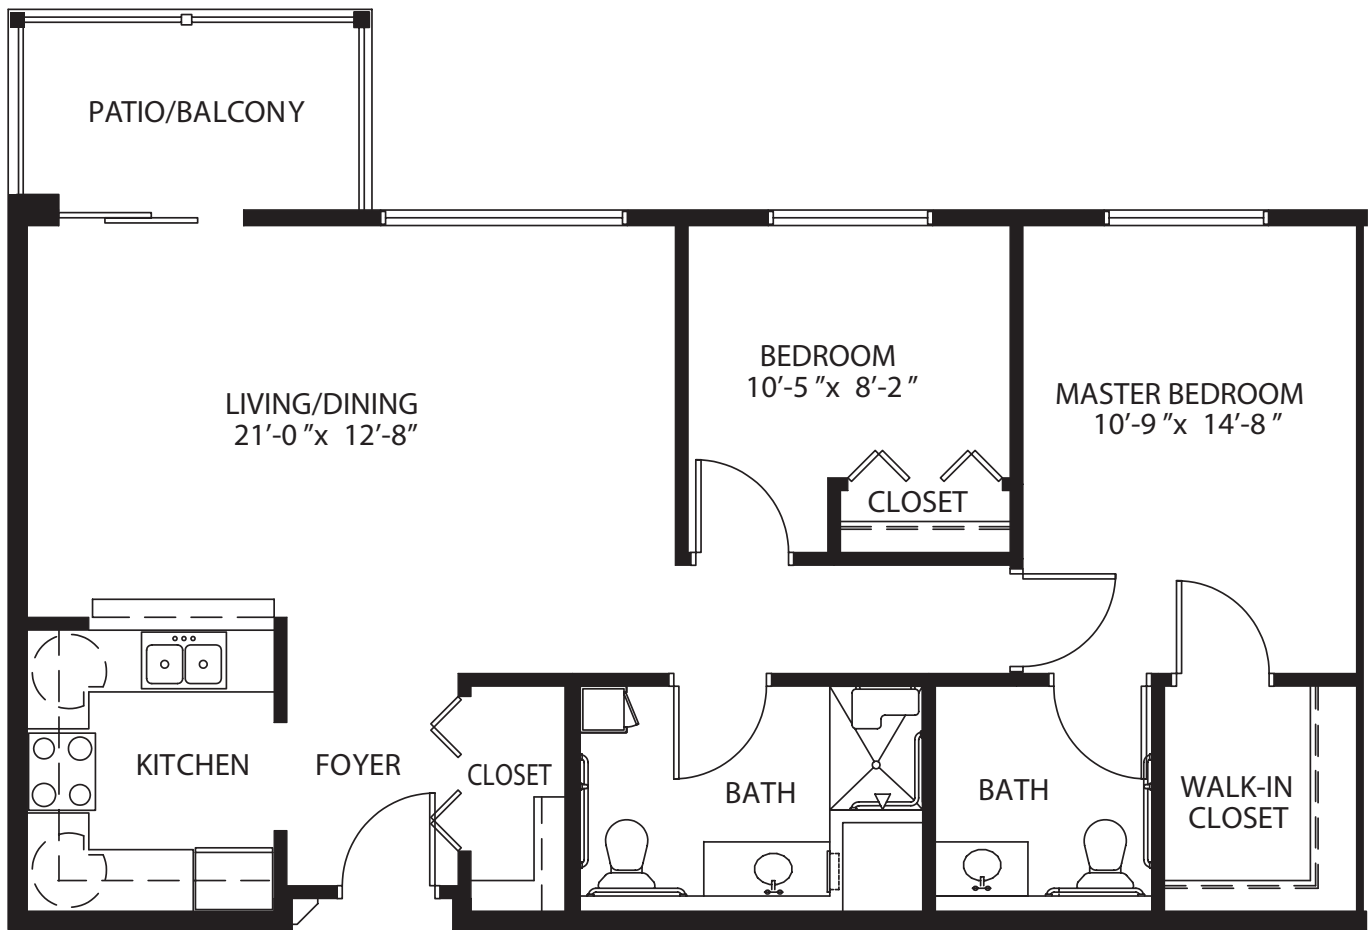

ONE BEDROOM / ONE BATH

548 Sq Ft.

ONE BEDROOM DELUXE

811 Sq Ft.

TWO BEDROOM / 1.5 BATH

1,018 Sq Ft.

TWO BEDROOM / 1.5 BATH

1,068 square ft.

TWO BEDROOM DELUXE