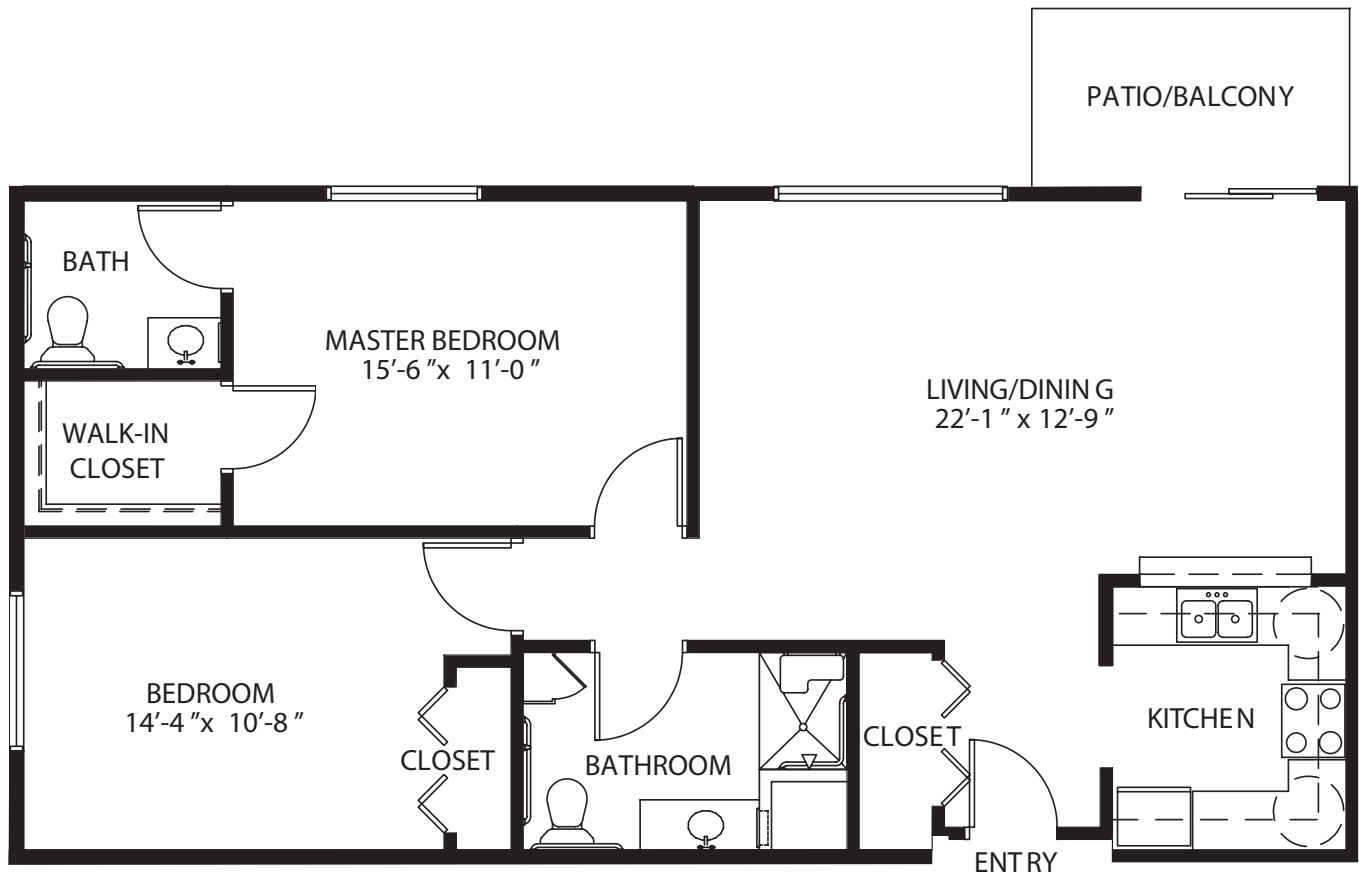

TWO BEDROOM DELUXE

ONE BEDROOM DELUXE

811 square ft.

TWO BEDROOM / 1.5 BATH

1,018 square ft.

TWO BEDROOM / 1.5 BATH

1,068 square ft.

ONE BEDROOM

548 square ft.

497 square ft.