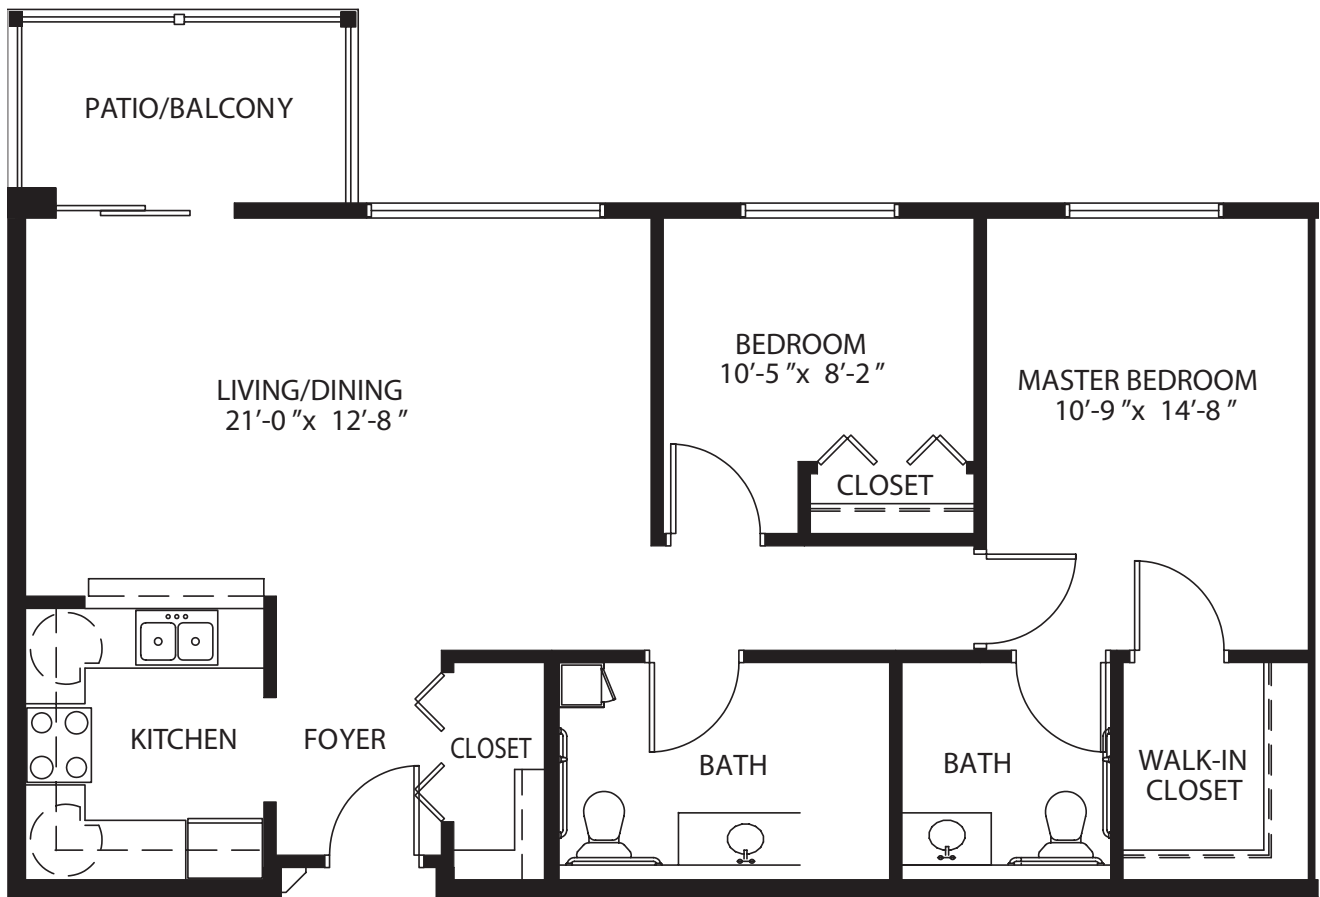

TWO BEDROOM DELUXE

ONE BEDROOM DELUXE

811 square ft.

TWO BEDROOM / 1.5 BATH

1,018 square ft.

TWO BEDROOM / 1.5 BATH

1,068 square ft.

ONE BEDROOM

548 square ft.

497 square ft.