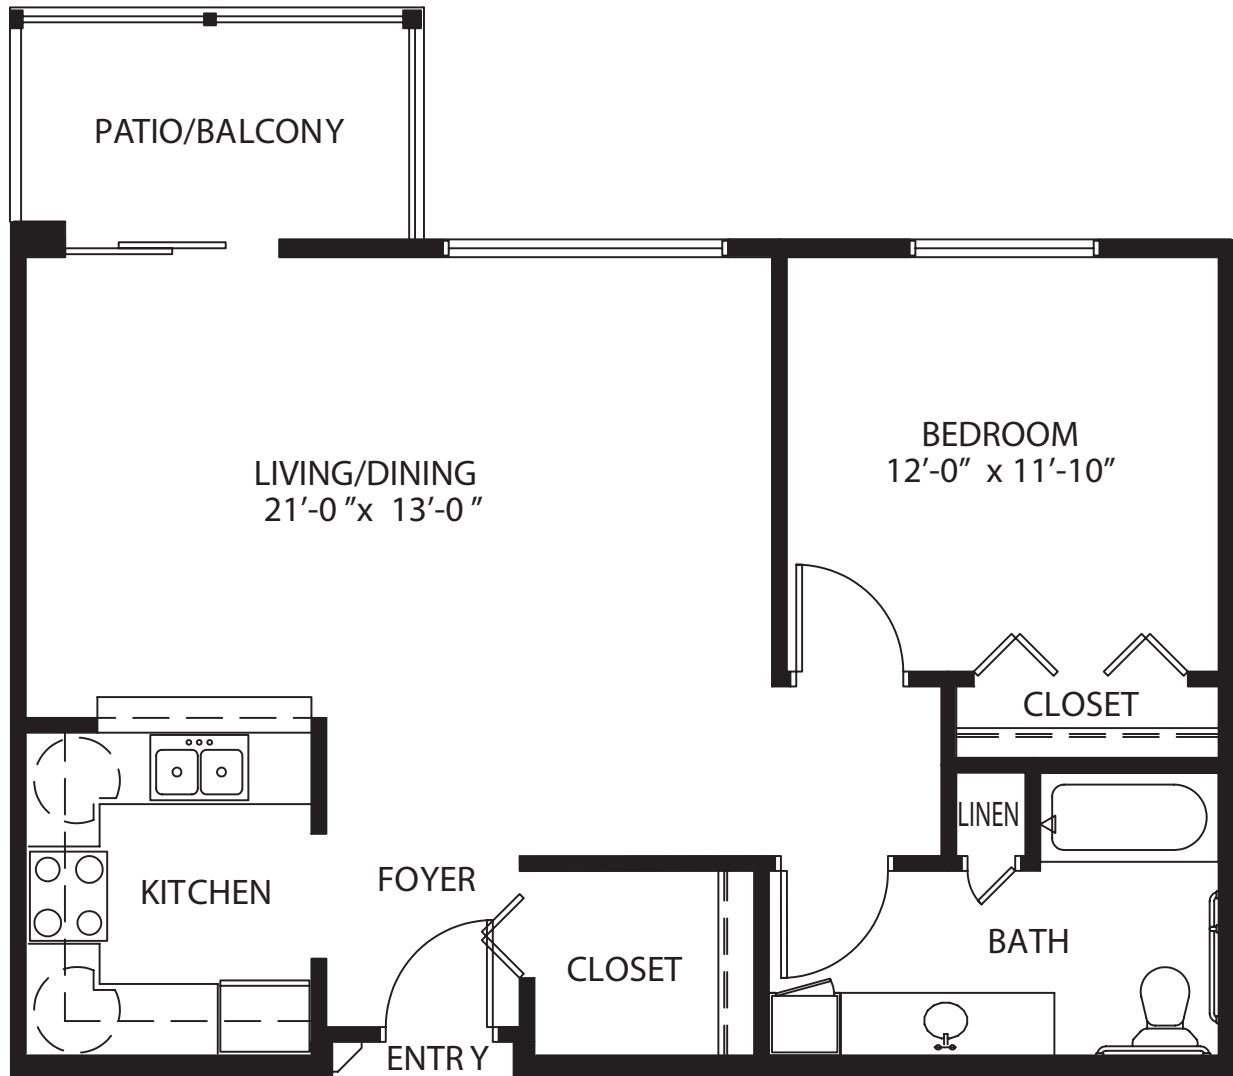

TWO BEDROOM DELUXE

ONE BEDROOM DELUXE

811 square ft.

TWO BEDROOM / 1.5 BATH

1,018 square ft.

TWO BEDROOM / 1.5 BATH

1,068 square ft.

ONE BEDROOM

548 square ft.

497 square ft.