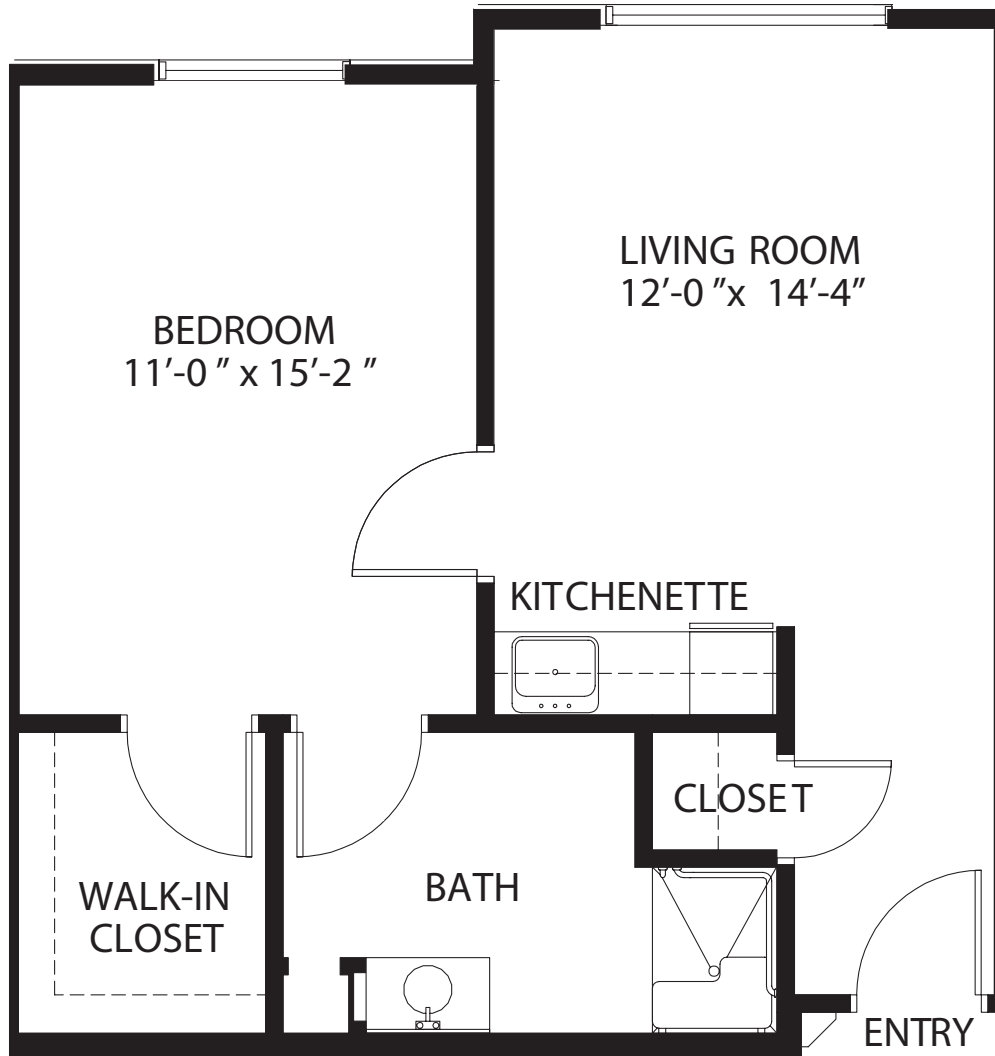

TWO BEDROOM DELUXE

ONE BEDROOM DELUXE

811 square ft.

TWO BEDROOM / 1.5 BATH

1,018 square ft.

TWO BEDROOM / 1.5 BATH

1,068 square ft.

ONE BEDROOM

548 square ft.

497 square ft.