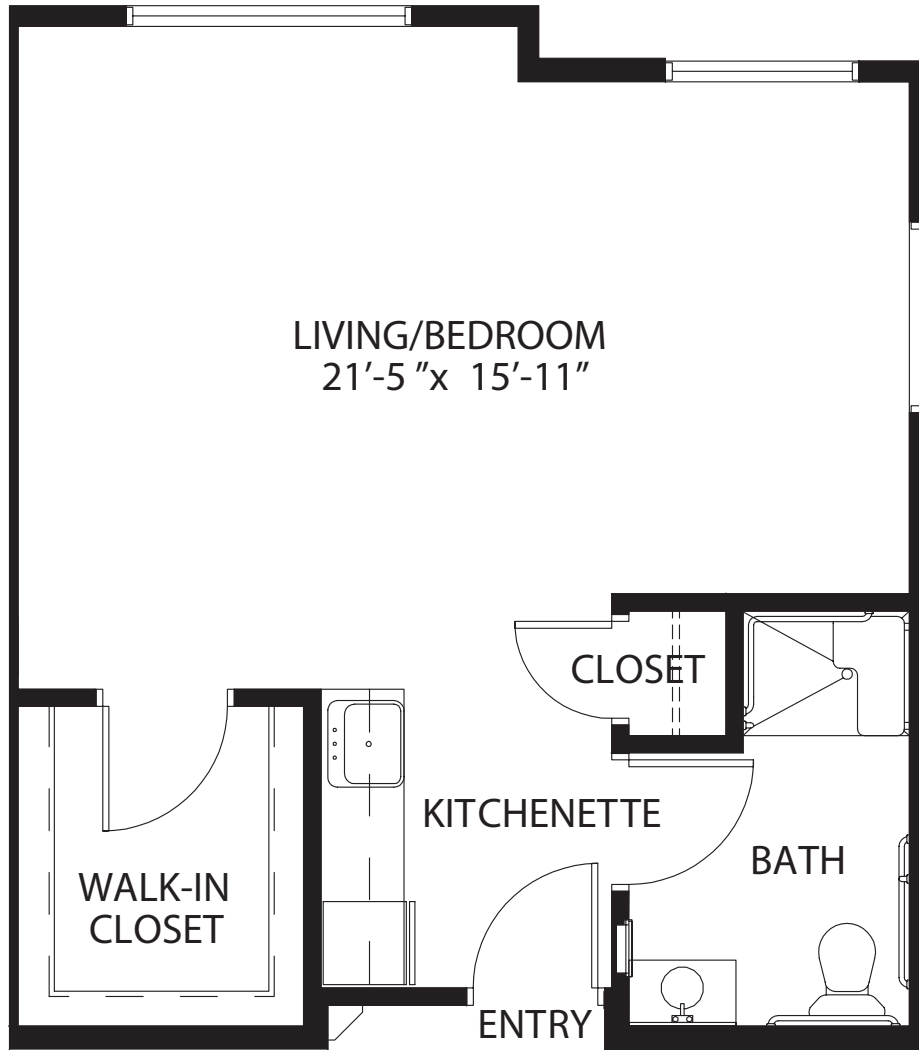

TWO BEDROOM DELUXE

ONE BEDROOM DELUXE

811 square ft.

TWO BEDROOM / 1.5 BATH

1,018 square ft.

TWO BEDROOM / 1.5 BATH

1,068 square ft.

ONE BEDROOM

548 square ft.

497 square ft.