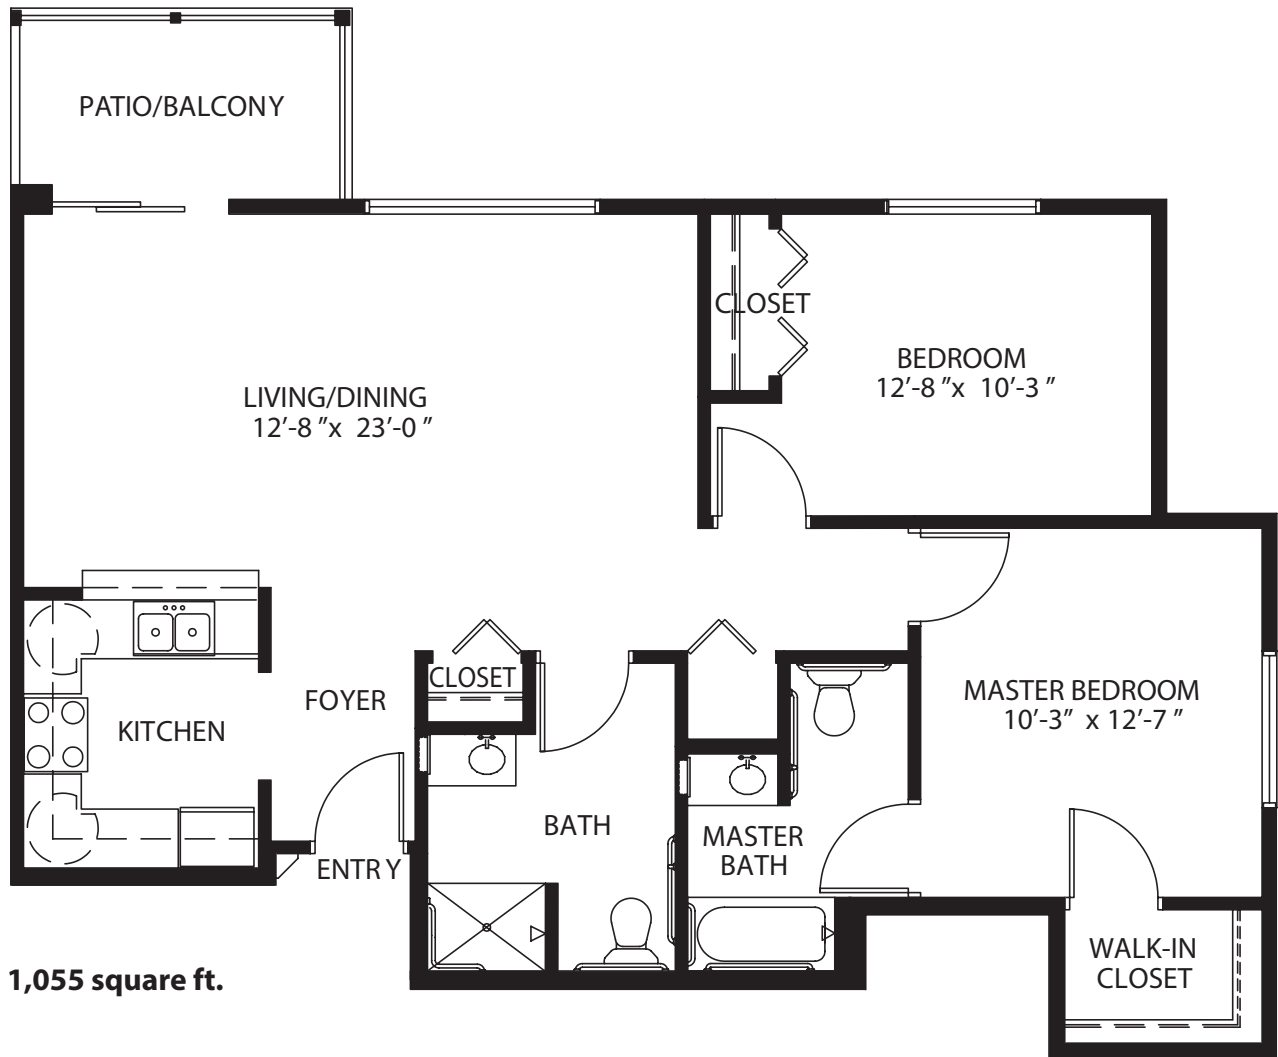

TWO BEDROOM DELUXE

ONE BEDROOM DELUXE

811 square ft.

TWO BEDROOM / 1.5 BATH

1,018 square ft.

TWO BEDROOM / 1.5 BATH

1,068 square ft.

ONE BEDROOM

548 square ft.

497 square ft.