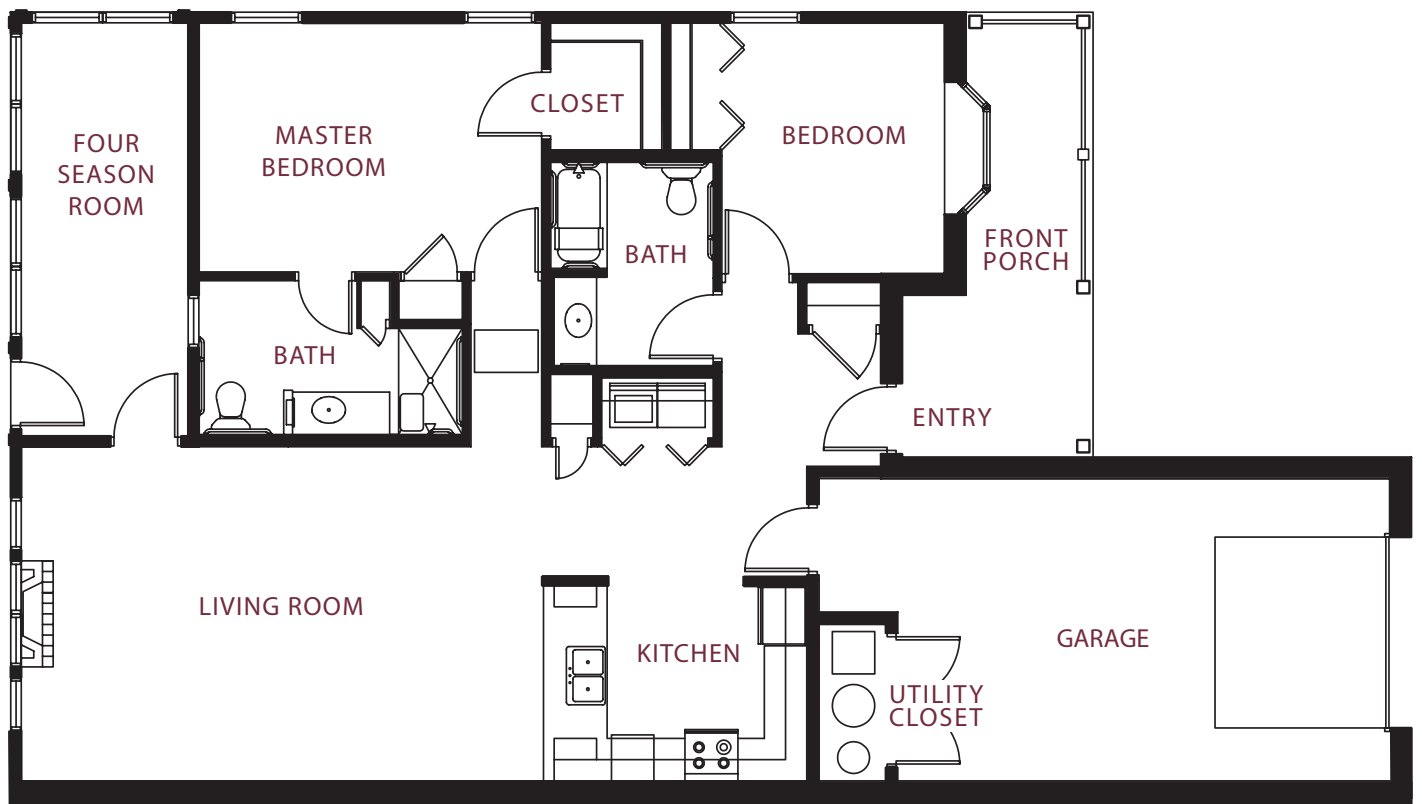

# TOWNHOME VILLA

1,600 sq. ft.

# TWO BEDROOM DELUXE – FLOOR PLAN A

ONE BEDROOM DELUXE – FLOOR PLAN B

811 sq. ft.

TWO BEDROOM / 1.5 BATH – FLOOR PLAN C

1,018 sq. ft.

TWO BEDROOM / 1.5 BATH – FLOOR PLAN D

1,068 square ft.

ONE BEDROOM DELUXE – FLOOR PLAN E

811 sq. ft.

ONE BEDROOM / ONE BATH - FLOOR PLAN F

548 sq. ft.

496 sq. ft.