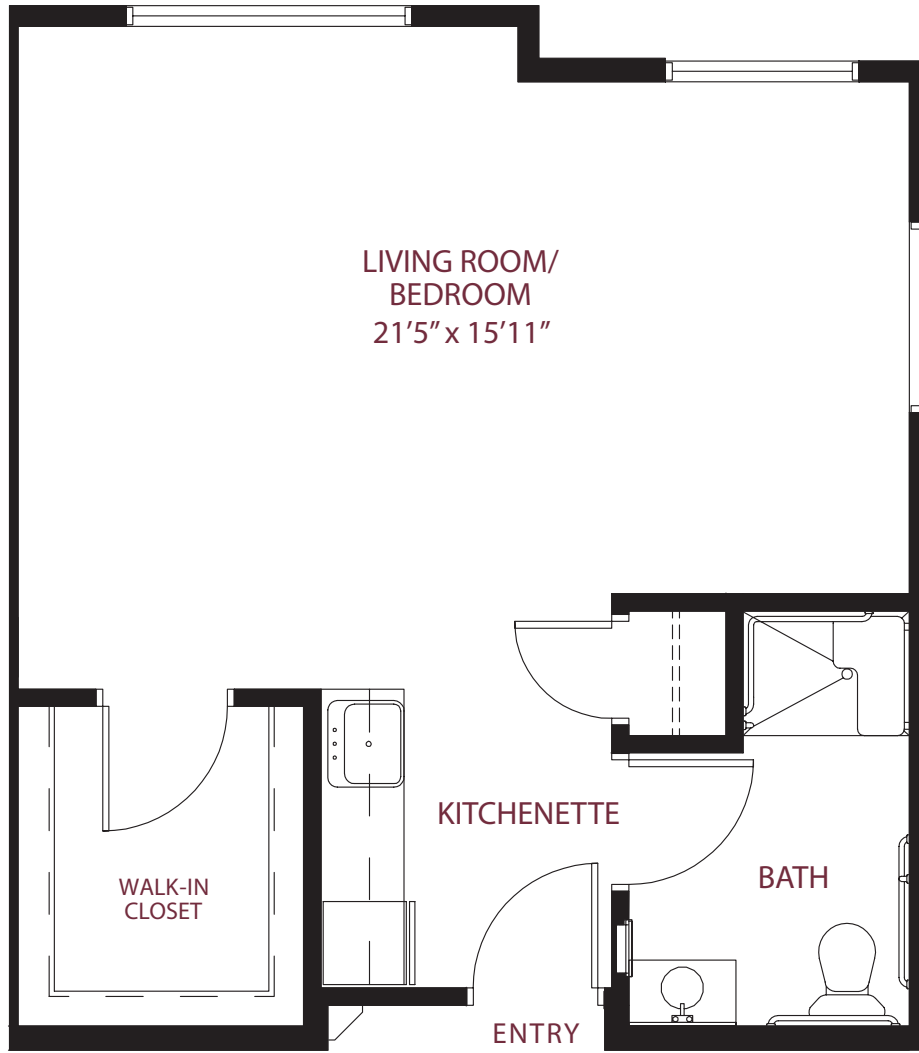

# TOWNHOME VILLA

1,600 sq. ft.

# TWO BEDROOM DELUXE – FLOOR PLAN A

ONE BEDROOM DELUXE – FLOOR PLAN B

811 sq. ft.

TWO BEDROOM / 1.5 BATH – FLOOR PLAN C

1,018 sq. ft.

TWO BEDROOM / 1.5 BATH – FLOOR PLAN D

1,068 square ft.

ONE BEDROOM DELUXE – FLOOR PLAN E

811 sq. ft.

ONE BEDROOM / ONE BATH - FLOOR PLAN F

548 sq. ft.

496 sq. ft.