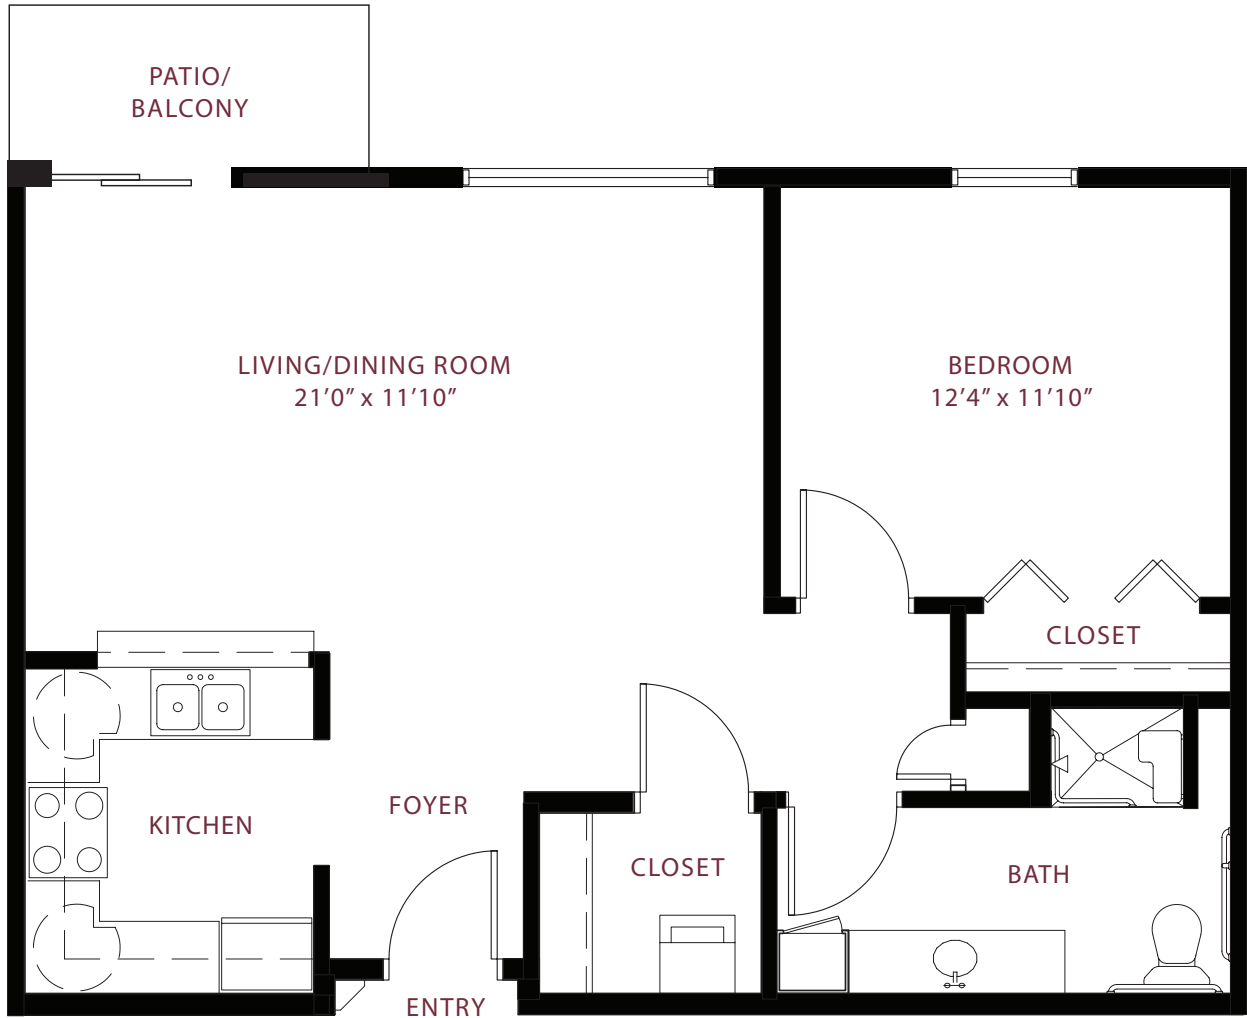

# TOWNHOME VILLA

1,600 sq. ft.

# TWO BEDROOM DELUXE – FLOOR PLAN A

ONE BEDROOM DELUXE – FLOOR PLAN B

811 sq. ft.

TWO BEDROOM / 1.5 BATH – FLOOR PLAN C

1,018 sq. ft.

TWO BEDROOM / 1.5 BATH – FLOOR PLAN D

1,068 square ft.

ONE BEDROOM DELUXE – FLOOR PLAN E

811 sq. ft.

ONE BEDROOM / ONE BATH - FLOOR PLAN F

548 sq. ft.

496 sq. ft.