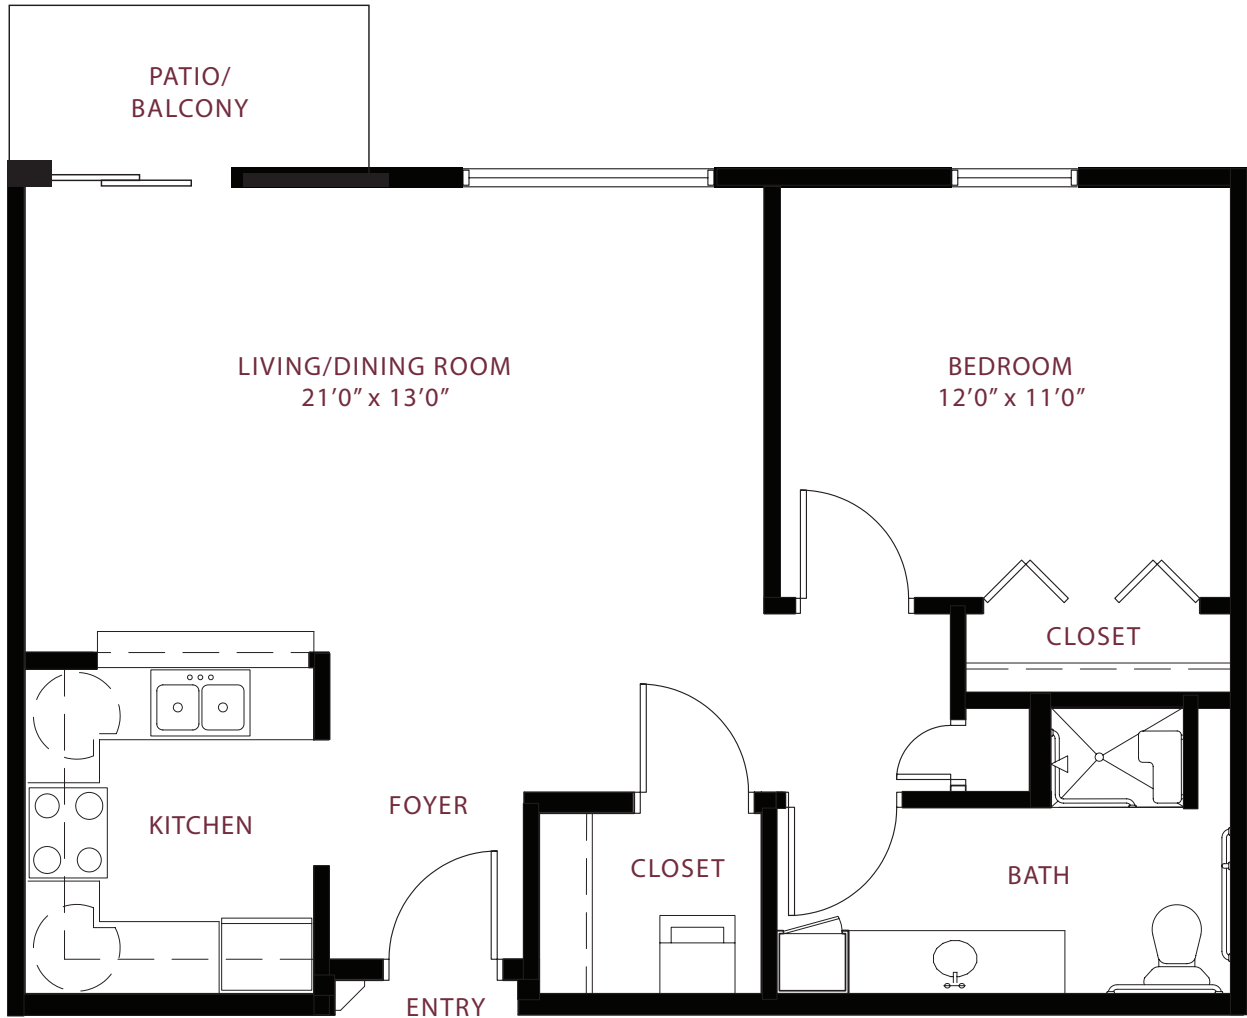

# TWO BEDROOM DELUXE – FLOOR PLAN A

ONE BEDROOM DELUXE – FLOOR PLAN B

811 sq. ft.

TWO BEDROOM / 1.5 BATH – FLOOR PLAN C

1,018 sq. ft.

TWO BEDROOM / 1.5 BATH – FLOOR PLAN D

1,068 square ft.

ONE BEDROOM DELUXE – FLOOR PLAN E

811 sq. ft.

ONE BEDROOM / ONE BATH - FLOOR PLAN F

548 sq. ft.

496 sq. ft.