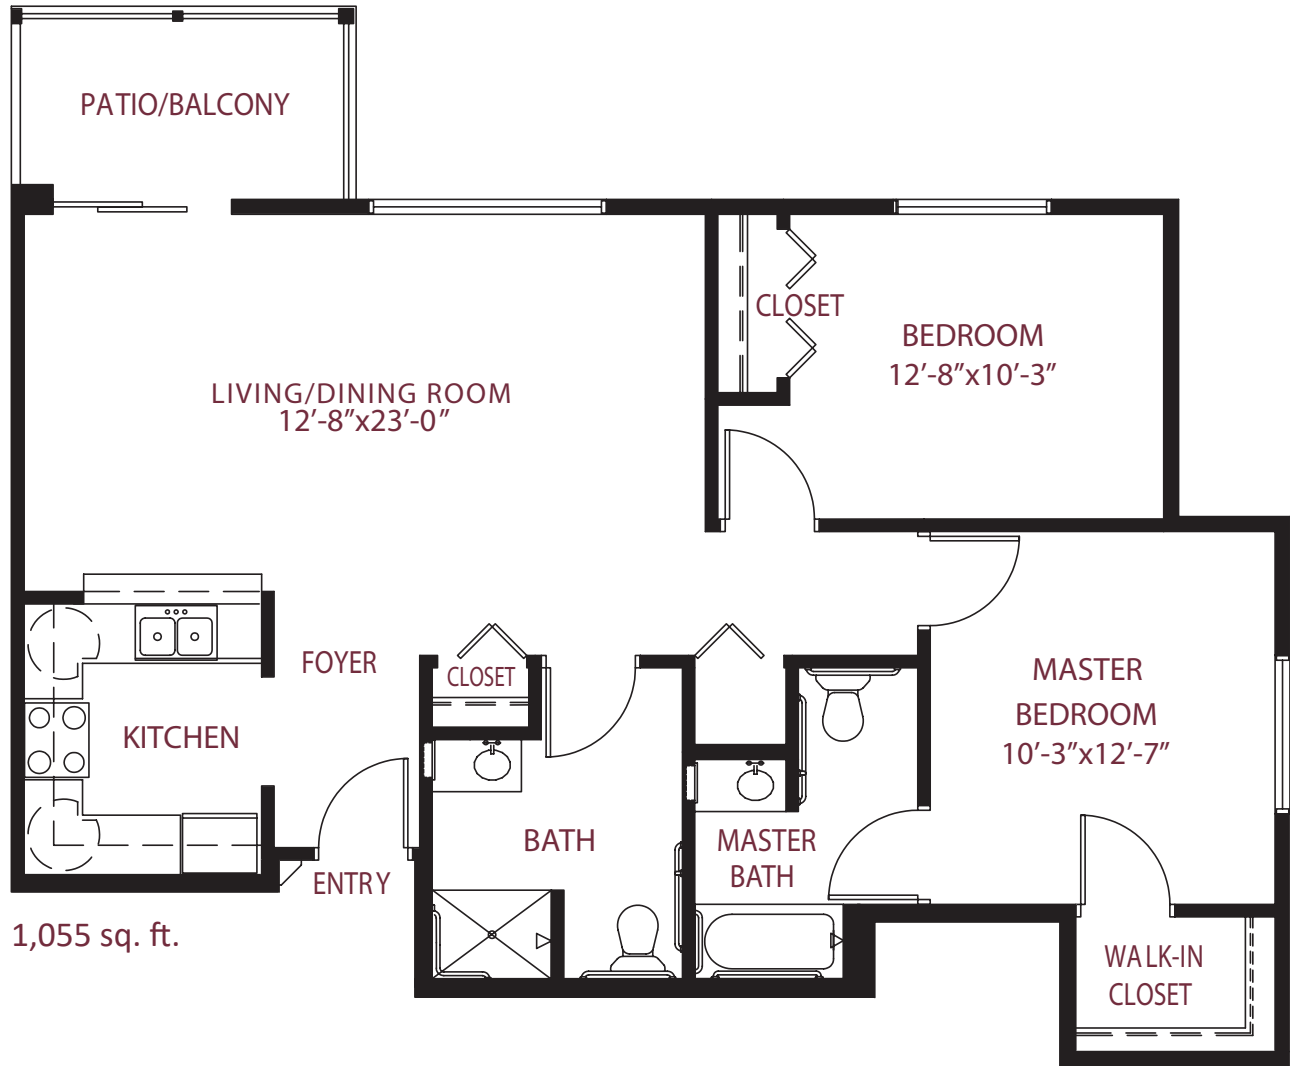

# TOWNHOME VILLA

1,600 sq. ft.

# TWO BEDROOM DELUXE – FLOOR PLAN A

ONE BEDROOM DELUXE – FLOOR PLAN B

811 sq. ft.

TWO BEDROOM / 1.5 BATH – FLOOR PLAN C

1,018 sq. ft.

TWO BEDROOM / 1.5 BATH – FLOOR PLAN D

1,068 square ft.

ONE BEDROOM DELUXE – FLOOR PLAN E

811 sq. ft.

ONE BEDROOM / ONE BATH - FLOOR PLAN F

548 sq. ft.

496 sq. ft.