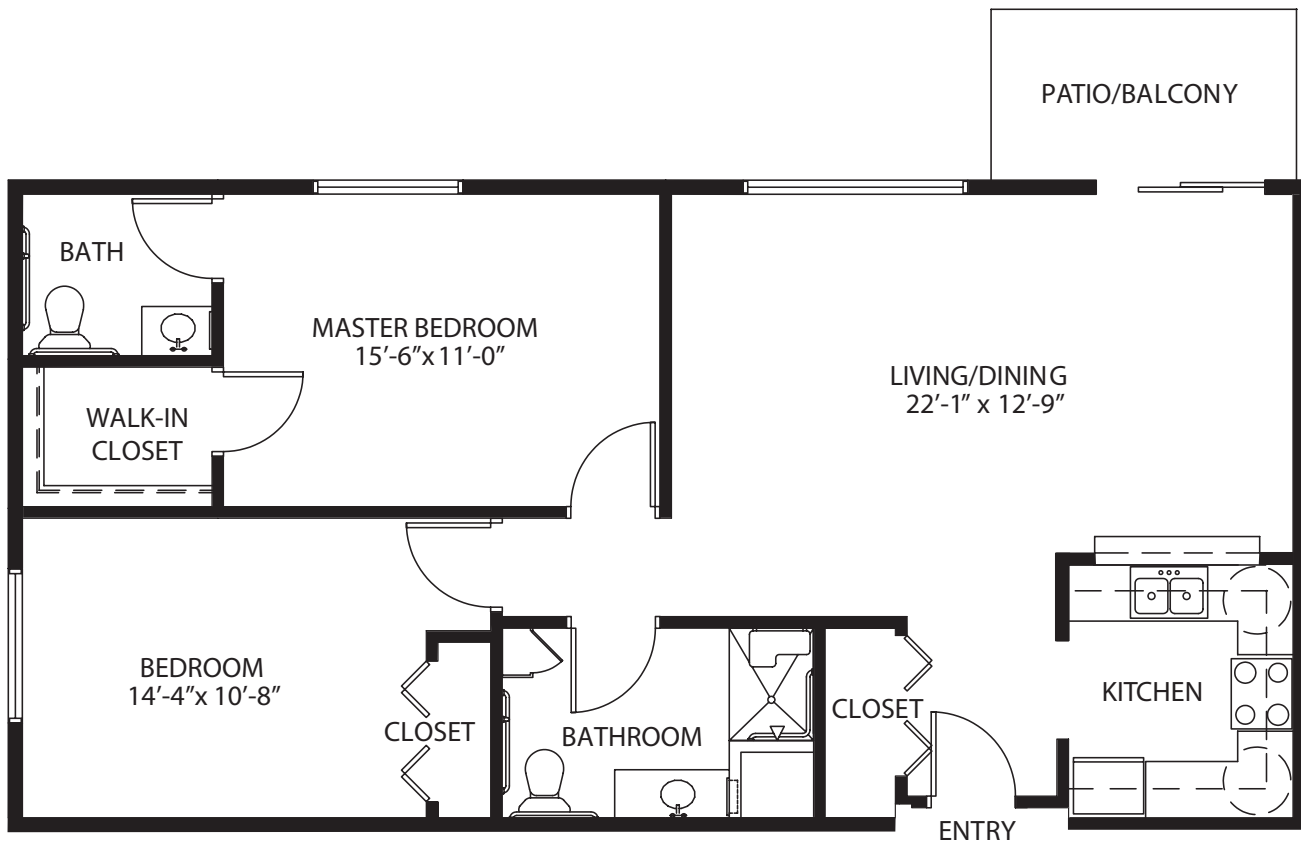

# TWO BEDROOM DELUXE – FLOOR PLAN A

ONE BEDROOM DELUXE – FLOOR PLAN B

811 sq. ft.

TWO BEDROOM / 1.5 BATH – FLOOR PLAN C

1,018 sq. ft.

TWO BEDROOM / 1.5 BATH – FLOOR PLAN D

1,068 square ft.

ONE BEDROOM DELUXE – FLOOR PLAN E

811 sq. ft.

ONE BEDROOM / ONE BATH - FLOOR PLAN F

548 sq. ft.

496 sq. ft.