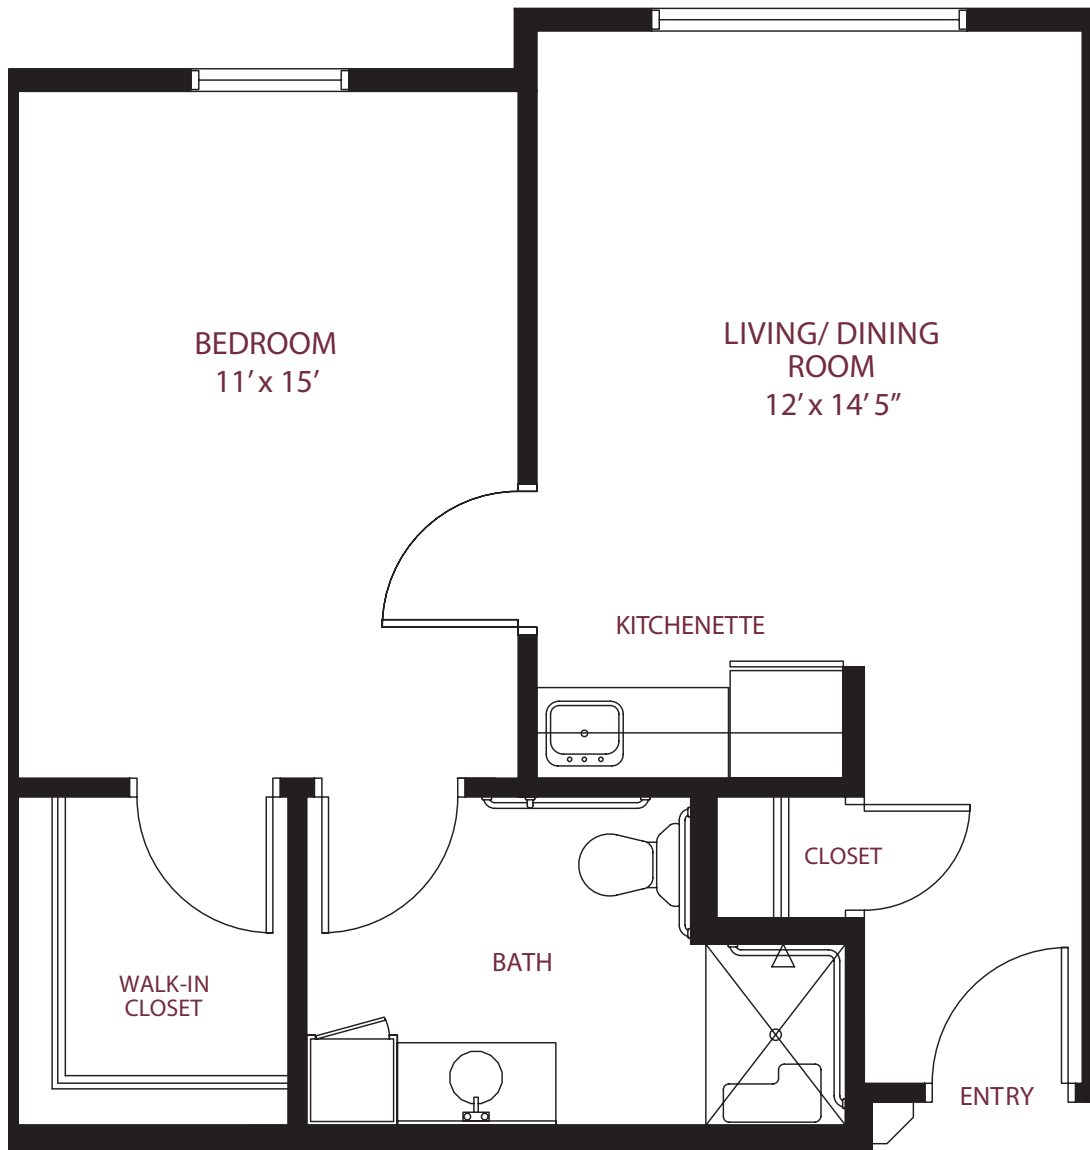

# TOWNHOME VILLA

1,600 sq. ft.

# TWO BEDROOM DELUXE – FLOOR PLAN A

ONE BEDROOM DELUXE – FLOOR PLAN B

811 sq. ft.

TWO BEDROOM / 1.5 BATH – FLOOR PLAN C

1,018 sq. ft.

TWO BEDROOM / 1.5 BATH – FLOOR PLAN D

1,068 square ft.

ONE BEDROOM DELUXE – FLOOR PLAN E

811 sq. ft.

ONE BEDROOM / ONE BATH - FLOOR PLAN F

548 sq. ft.

496 sq. ft.