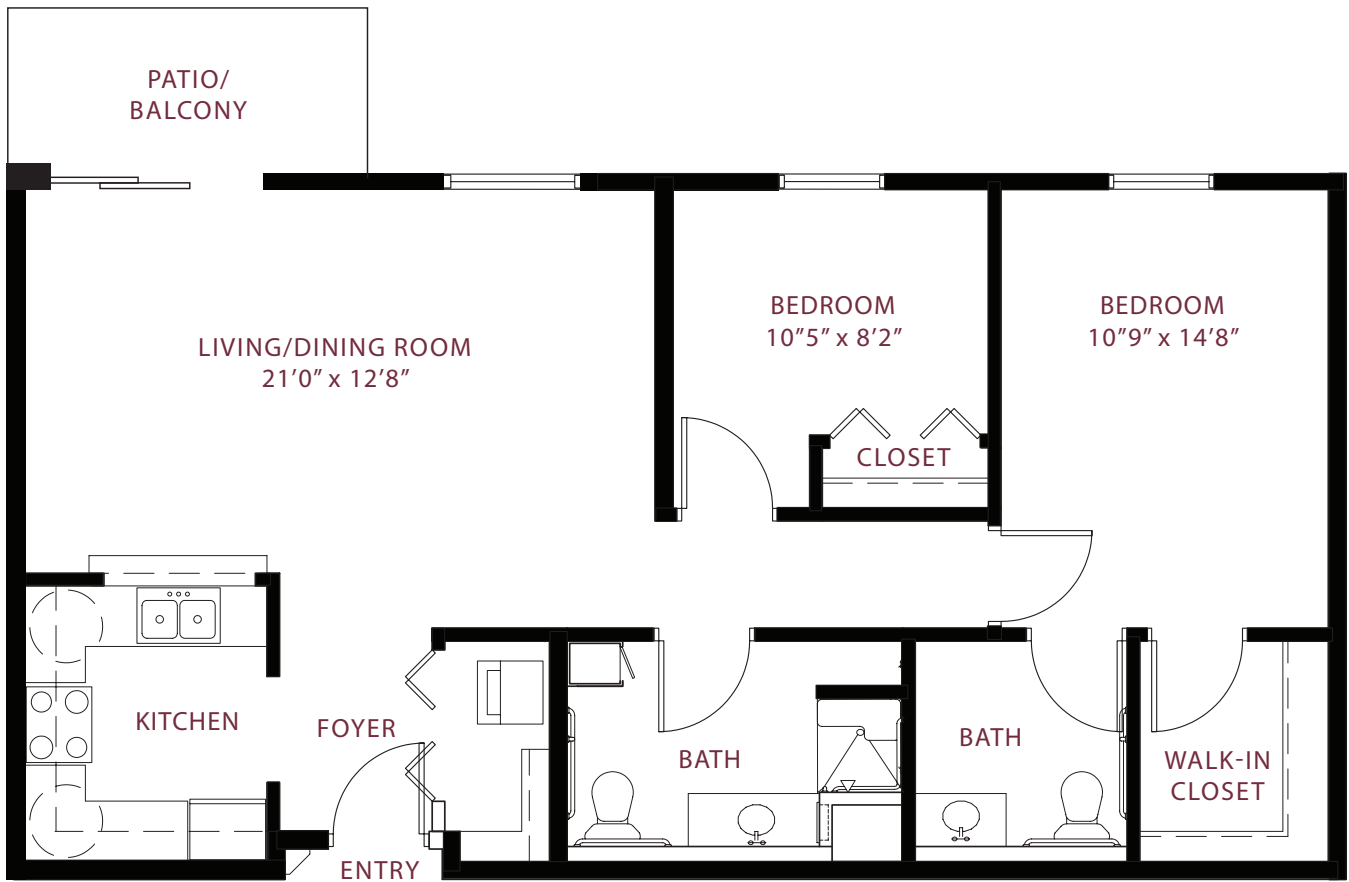

# TWO BEDROOM DELUXE – FLOOR PLAN A

ONE BEDROOM DELUXE – FLOOR PLAN B

811 sq. ft.

TWO BEDROOM / 1.5 BATH – FLOOR PLAN C

1,018 sq. ft.

TWO BEDROOM / 1.5 BATH – FLOOR PLAN D

1,068 square ft.

ONE BEDROOM DELUXE – FLOOR PLAN E

811 sq. ft.

ONE BEDROOM / ONE BATH - FLOOR PLAN F

548 sq. ft.

496 sq. ft.