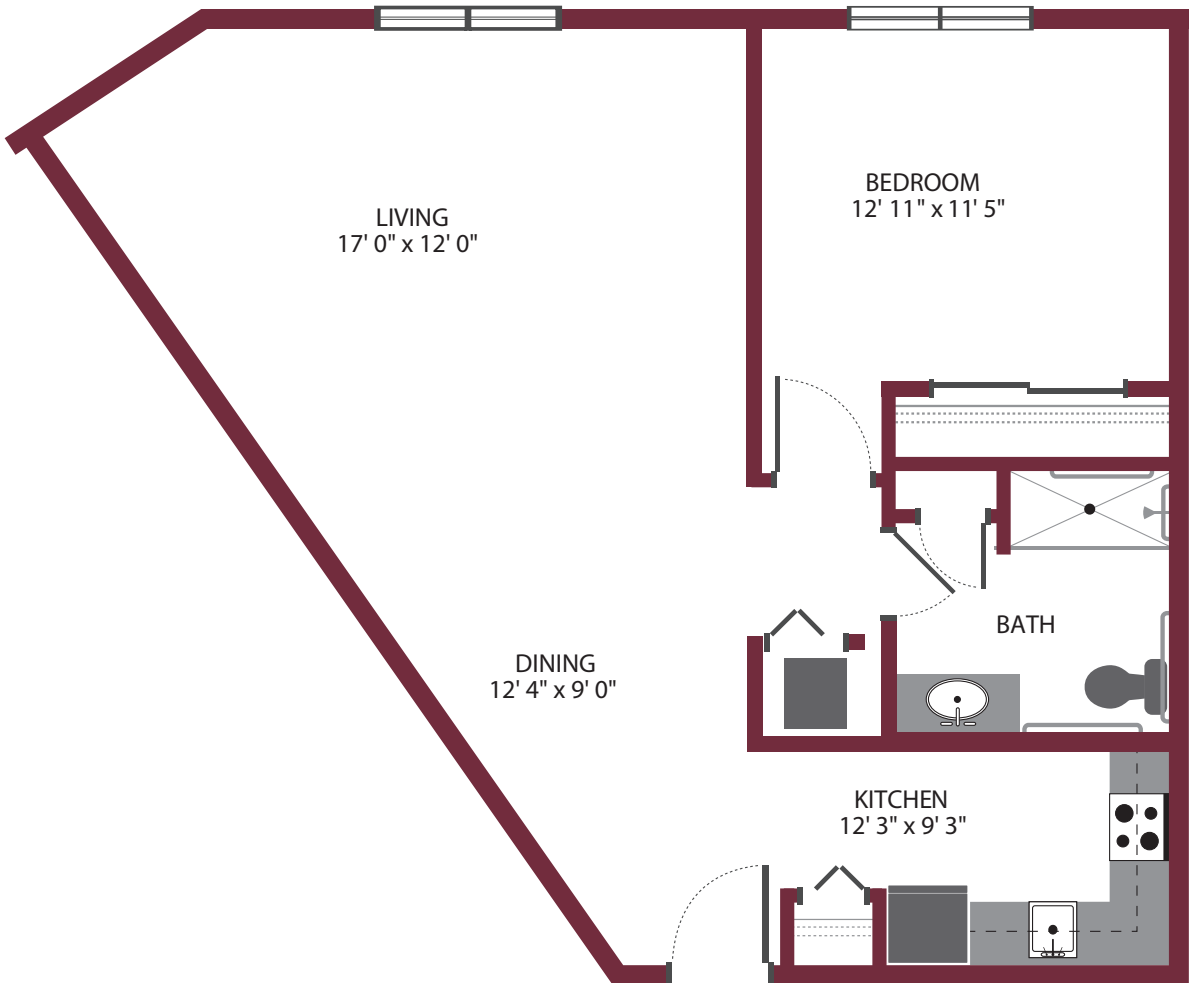

PRIMROSE
RETIREMENT COMMUNITIES

ONE BEDROOM / ONE BATH • UNIT A5

Independent Living

this is living!®

ONE BEDROOM / ONE BATH • UNIT A 6

Independent Living

700 sq. ft.

this is living!®

ONE BEDROOM • UNIT A7

Independent Living

this is living!®

ONE BEDROOM / ONE BATH • UNIT A 8

Independent Living

this is living!®

ONE BEDROOM / ONE BATH • UNIT A9

Independent Living

1073 sq. ft.

this is living!®

TWO BEDROOM / TWO BATH • UNIT B1

Independent Living

1320 sq. ft.

this is living!®

TWO BEDROOM / TWO BATH • UNIT B2

Independent Living

1340 sq. ft.

this is living!®

STUDIO • UNIT C1

Independent Living

582 sq. ft.

this is living!

TWO BEDROOM / ONE BATH • UNIT G

Independent Living