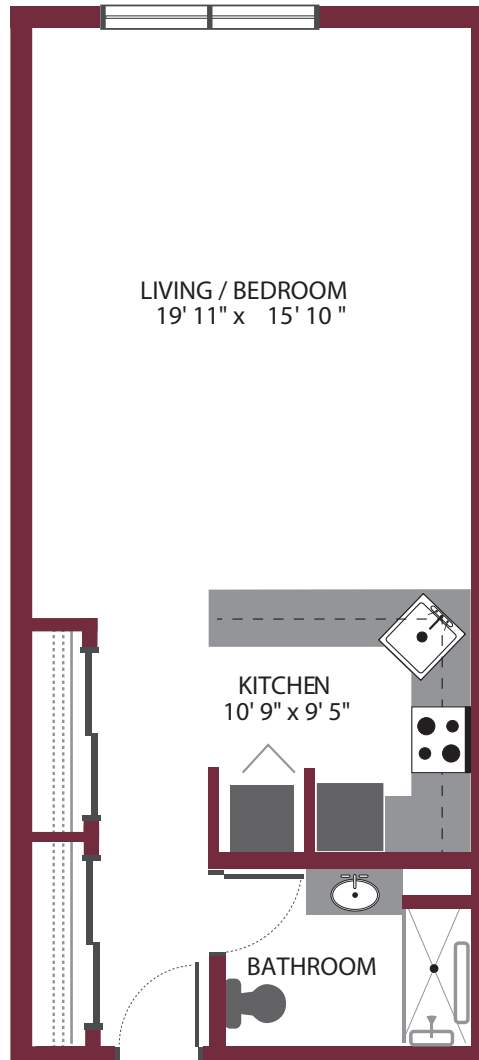

ONE BEDROOM • UNIT A7

Independent Living

this is living!®

ONE BEDROOM / ONE BATH • UNIT A 8

Independent Living

this is living!®

ONE BEDROOM / ONE BATH • UNIT A9

Independent Living

1073 sq. ft.

this is living!®

TWO BEDROOM / TWO BATH • UNIT B1

Independent Living

1320 sq. ft.

this is living!®

TWO BEDROOM / TWO BATH • UNIT B2

Independent Living

1340 sq. ft.

this is living!®

STUDIO • UNIT C1

Independent Living

582 sq. ft.

this is living!

TWO BEDROOM / ONE BATH • UNIT G

Independent Living

704 sq. ft.

this is living!

TWO BEDROOM / TWO BATH • UNIT 0

Independent Living

955 sq. ft.