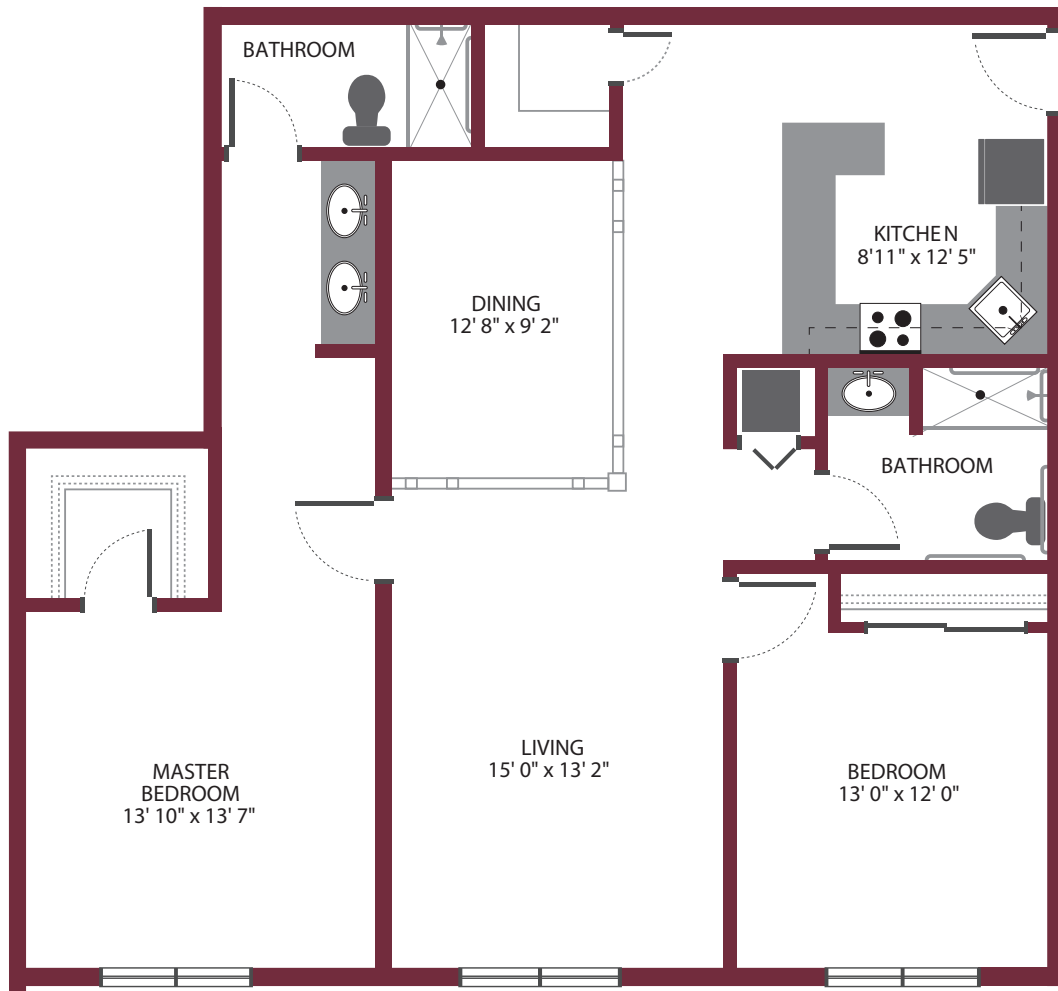

ONE BEDROOM • UNIT A7

Independent Living

this is living!®

ONE BEDROOM / ONE BATH • UNIT A 8

Independent Living

this is living!®

ONE BEDROOM / ONE BATH • UNIT A9

Independent Living

1073 sq. ft.

this is living!®

TWO BEDROOM / TWO BATH • UNIT B1

Independent Living

1320 sq. ft.

this is living!®

TWO BEDROOM / TWO BATH • UNIT B2

Independent Living

1340 sq. ft.

this is living!®

STUDIO • UNIT C1

Independent Living

582 sq. ft.

this is living!

TWO BEDROOM / ONE BATH • UNIT G

Independent Living