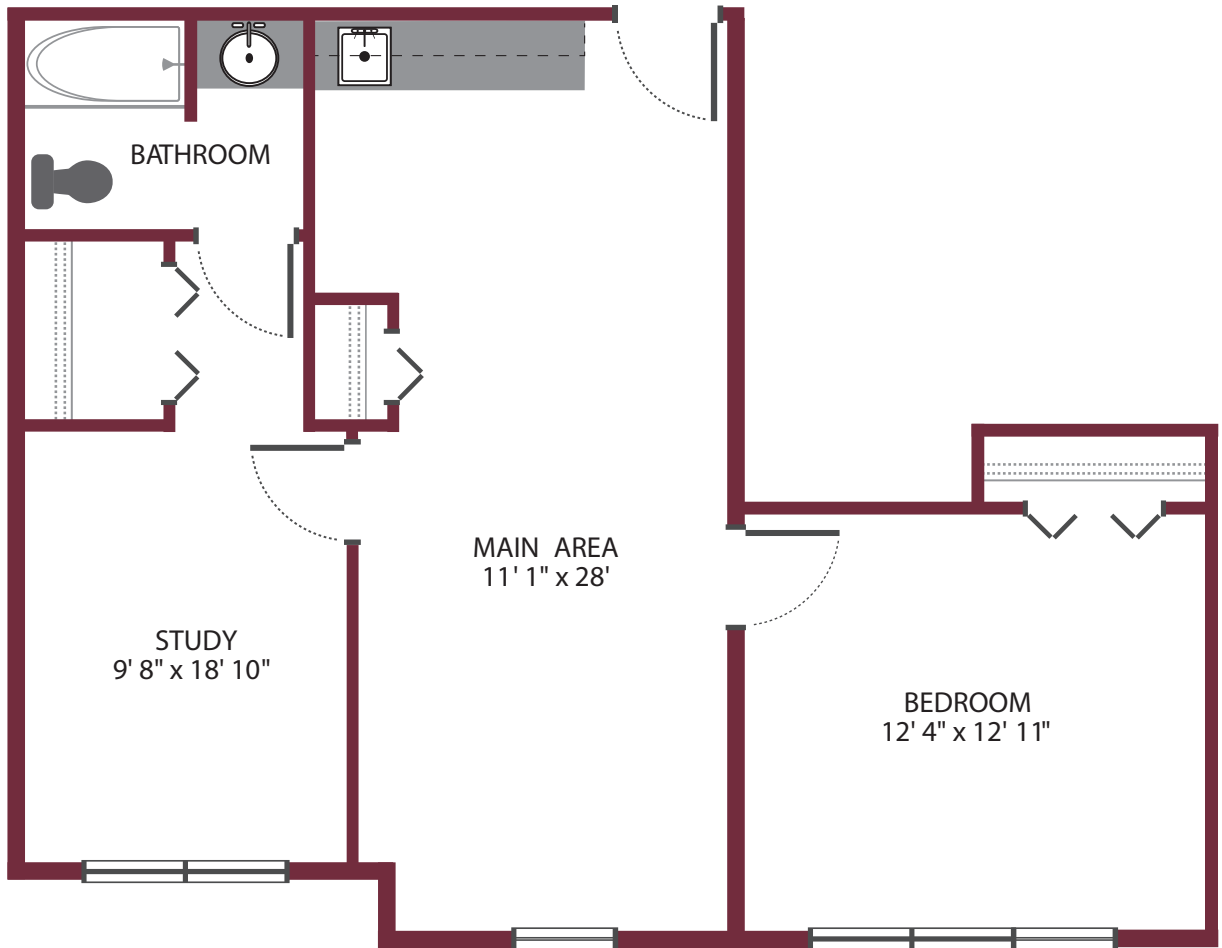

1073 sq. ft.

this is living!®

TWO BEDROOM / TWO BATH • UNIT B1

Independent Living

1320 sq. ft.

this is living!®

TWO BEDROOM / TWO BATH • UNIT B2

Independent Living

1340 sq. ft.

this is living!®

STUDIO • UNIT C1

Independent Living

582 sq. ft.

this is living!

TWO BEDROOM / ONE BATH • UNIT G

Independent Living

805 sq. ft.

this is living!®

ONE BEDROOM / STUDY • UNIT J

Independent Living

784 sq. ft.

this is living!®

ONE BEDROOM / STUDY • UNIT K

Independent Living

784 sq. ft.

this is living!®

STUDIO / STUDY • UNIT L

Independent Living

704 sq. ft.

this is living!®

STUDIO / STUDY • UNIT M

Independent Living