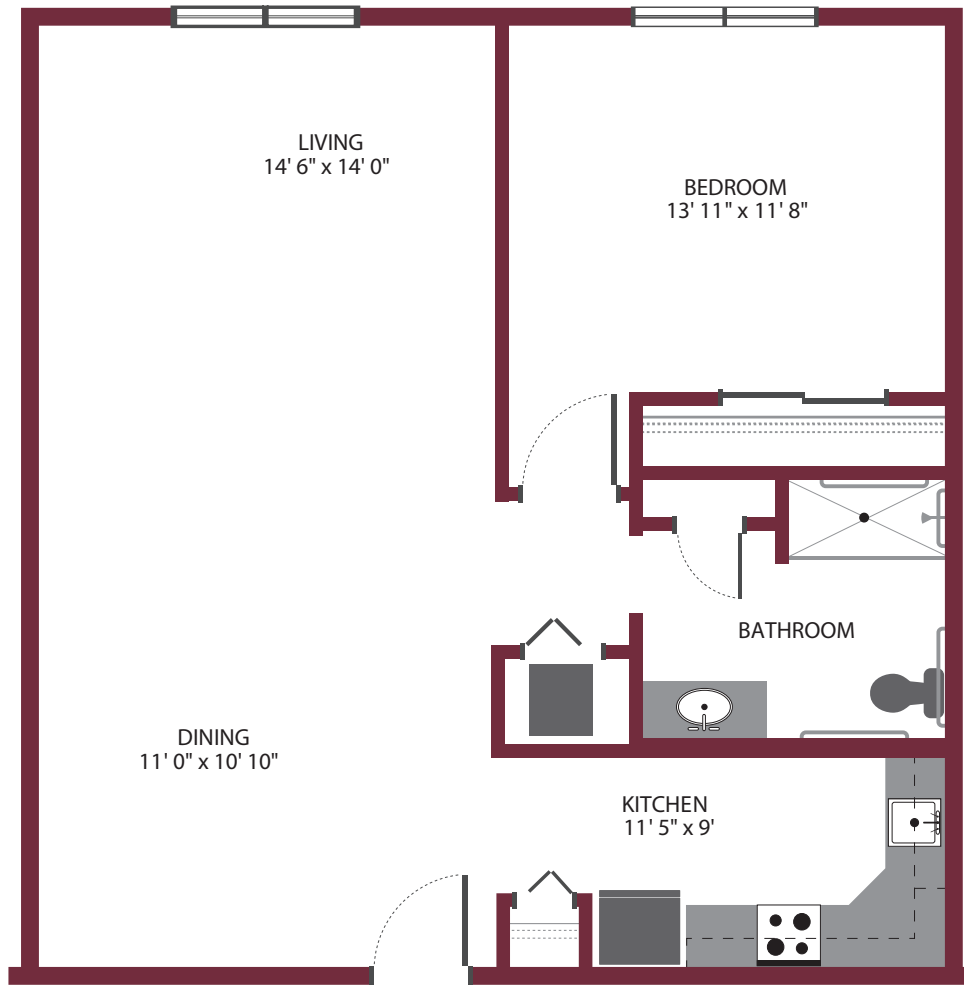

this is living!

ONE BEDROOM / STUDY • UNIT A1

Independent Living

902 sq. ft.

this is living!®

ONE BEDROOM / ONE BATH • UNIT A2

Independent Living

825 sq. ft.

this is living!®

ONE BEDROOM / ONE BATH • UNIT A3

Independent Living

785 sq. ft.

this is living!®

ONE BEDROOM / STUDY • UNIT A4

Independent Living

this is living!®

PRIMROSE
RETIREMENT COMMUNITIES

ONE BEDROOM / ONE BATH • UNIT A5

Independent Living

this is living!®

ONE BEDROOM / ONE BATH • UNIT A 6

Independent Living

700 sq. ft.

this is living!®

ONE BEDROOM • UNIT A7

Independent Living

this is living!®

ONE BEDROOM / ONE BATH • UNIT A 8

Independent Living

this is living!®

ONE BEDROOM / ONE BATH • UNIT A9

Independent Living