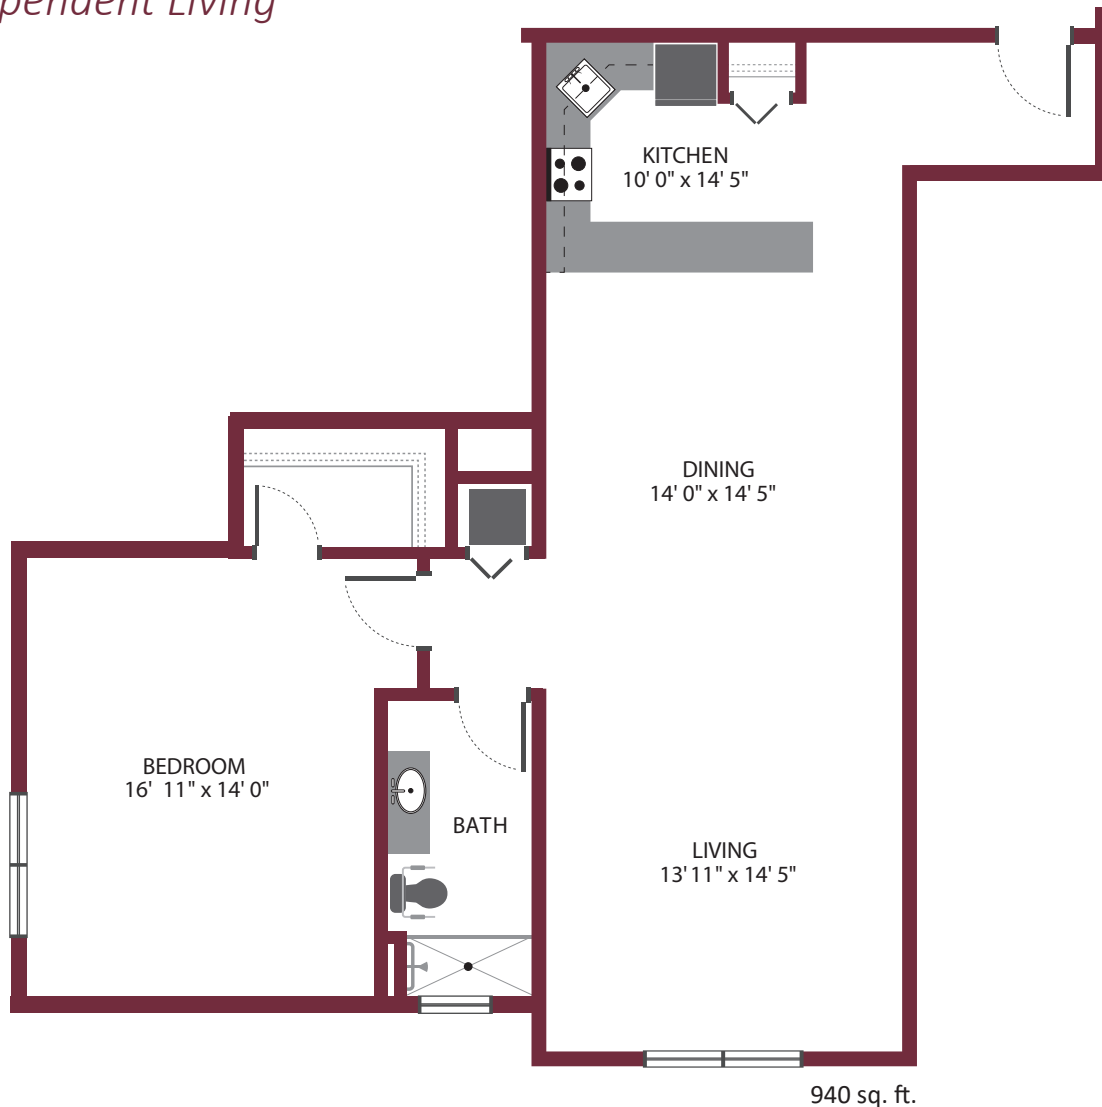

PRIMROSE
RETIREMENT COMMUNITIES

ONE BEDROOM / ONE BATH • UNIT A5

Independent Living

this is living!®

ONE BEDROOM / ONE BATH • UNIT A 6

Independent Living

700 sq. ft.

this is living!®

ONE BEDROOM • UNIT A7

Independent Living

this is living!®

ONE BEDROOM / ONE BATH • UNIT A 8

Independent Living

this is living!®

ONE BEDROOM / ONE BATH • UNIT A9

Independent Living

1073 sq. ft.

this is living!®

TWO BEDROOM / TWO BATH • UNIT B1

Independent Living

1320 sq. ft.

this is living!®

TWO BEDROOM / TWO BATH • UNIT B2

Independent Living

1340 sq. ft.

this is living!®

STUDIO • UNIT C1

Independent Living

582 sq. ft.

this is living!

TWO BEDROOM / ONE BATH • UNIT G

Independent Living