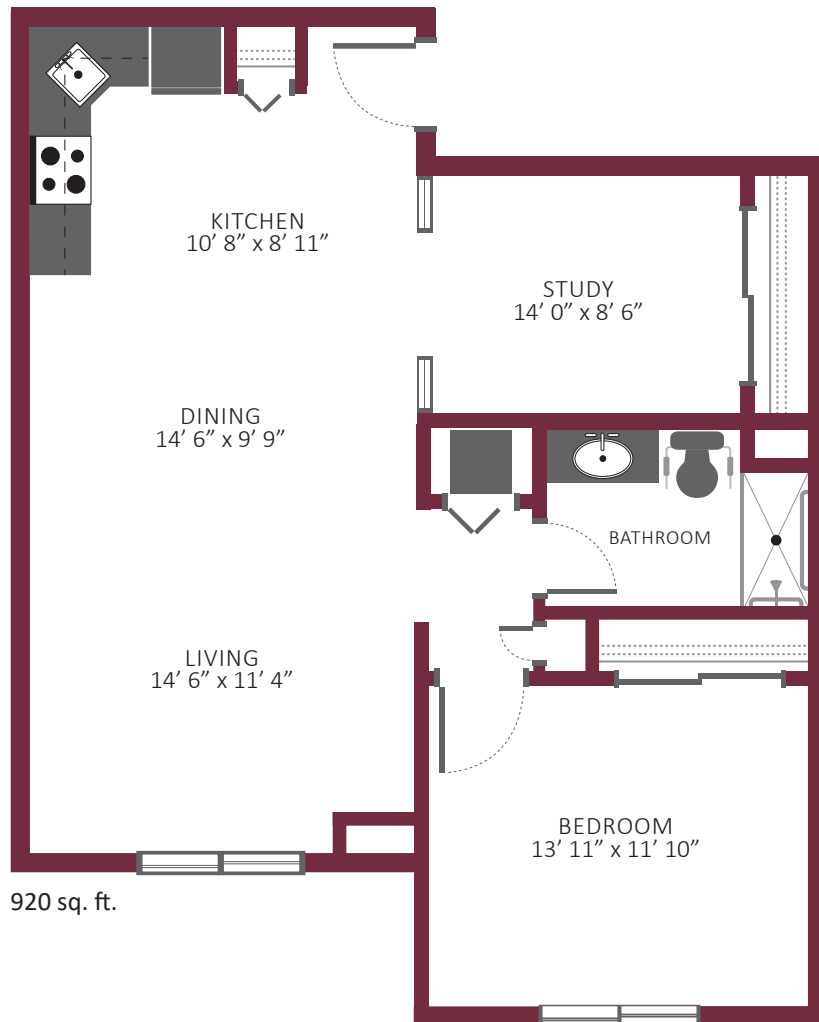

this is living!

ONE BEDROOM / STUDY • UNIT A1

Independent Living

902 sq. ft.

this is living!®

ONE BEDROOM / ONE BATH • UNIT A2

Independent Living

825 sq. ft.

this is living!®

ONE BEDROOM / ONE BATH • UNIT A3

Independent Living

785 sq. ft.

this is living!®

ONE BEDROOM / STUDY • UNIT A4

Independent Living

this is living!®

PRIMROSE
RETIREMENT COMMUNITIES

ONE BEDROOM / ONE BATH • UNIT A5

Independent Living

this is living!®

ONE BEDROOM / ONE BATH • UNIT A 6

Independent Living

700 sq. ft.

this is living!®

ONE BEDROOM • UNIT A7

Independent Living

this is living!®

ONE BEDROOM / ONE BATH • UNIT A 8

Independent Living

this is living!®

ONE BEDROOM / ONE BATH • UNIT A9

Independent Living