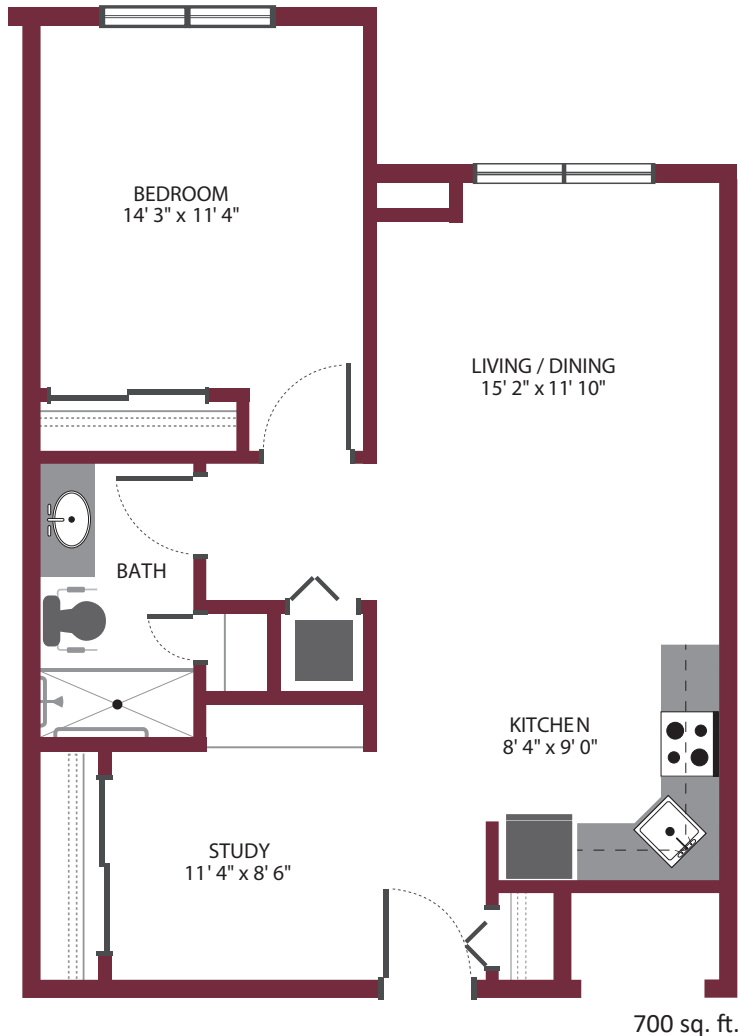

this is living!

ONE BEDROOM / STUDY • UNIT A1

Independent Living

902 sq. ft.

this is living!®

ONE BEDROOM / ONE BATH • UNIT A2

Independent Living

825 sq. ft.

this is living!®

ONE BEDROOM / ONE BATH • UNIT A3

Independent Living

785 sq. ft.

this is living!®

ONE BEDROOM / STUDY • UNIT A4

Independent Living

this is living!®

PRIMROSE
RETIREMENT COMMUNITIES

ONE BEDROOM / ONE BATH • UNIT A5

Independent Living

this is living!®

ONE BEDROOM / ONE BATH • UNIT A 6

Independent Living

700 sq. ft.

this is living!®

ONE BEDROOM • UNIT A7

Independent Living

this is living!®

ONE BEDROOM / ONE BATH • UNIT A 8

Independent Living

this is living!®

ONE BEDROOM / ONE BATH • UNIT A9

Independent Living