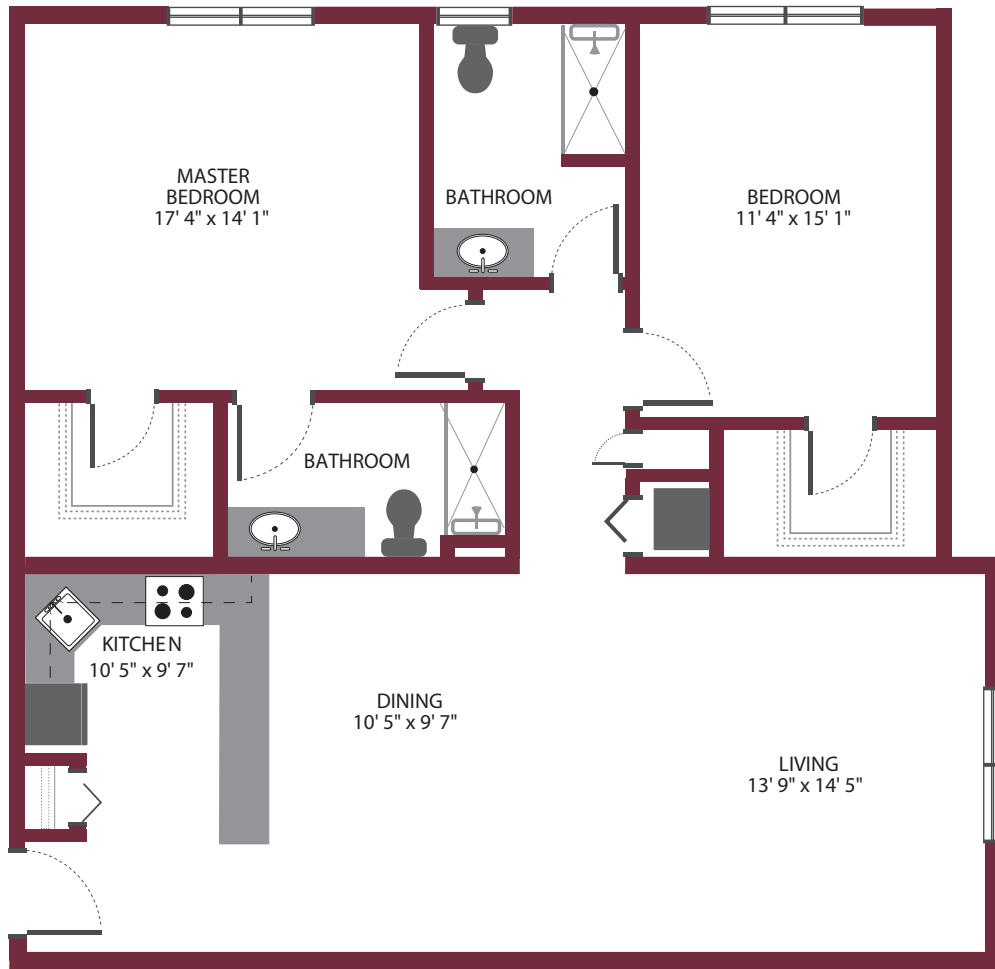

ONE BEDROOM • UNIT A7

Independent Living

this is living!®

ONE BEDROOM / ONE BATH • UNIT A 8

Independent Living

this is living!®

ONE BEDROOM / ONE BATH • UNIT A9

Independent Living

1073 sq. ft.

this is living!®

TWO BEDROOM / TWO BATH • UNIT B1

Independent Living

1320 sq. ft.

this is living!®

TWO BEDROOM / TWO BATH • UNIT B2

Independent Living

1340 sq. ft.

this is living!®

STUDIO • UNIT C1

Independent Living

582 sq. ft.

this is living!

TWO BEDROOM / ONE BATH • UNIT G

Independent Living