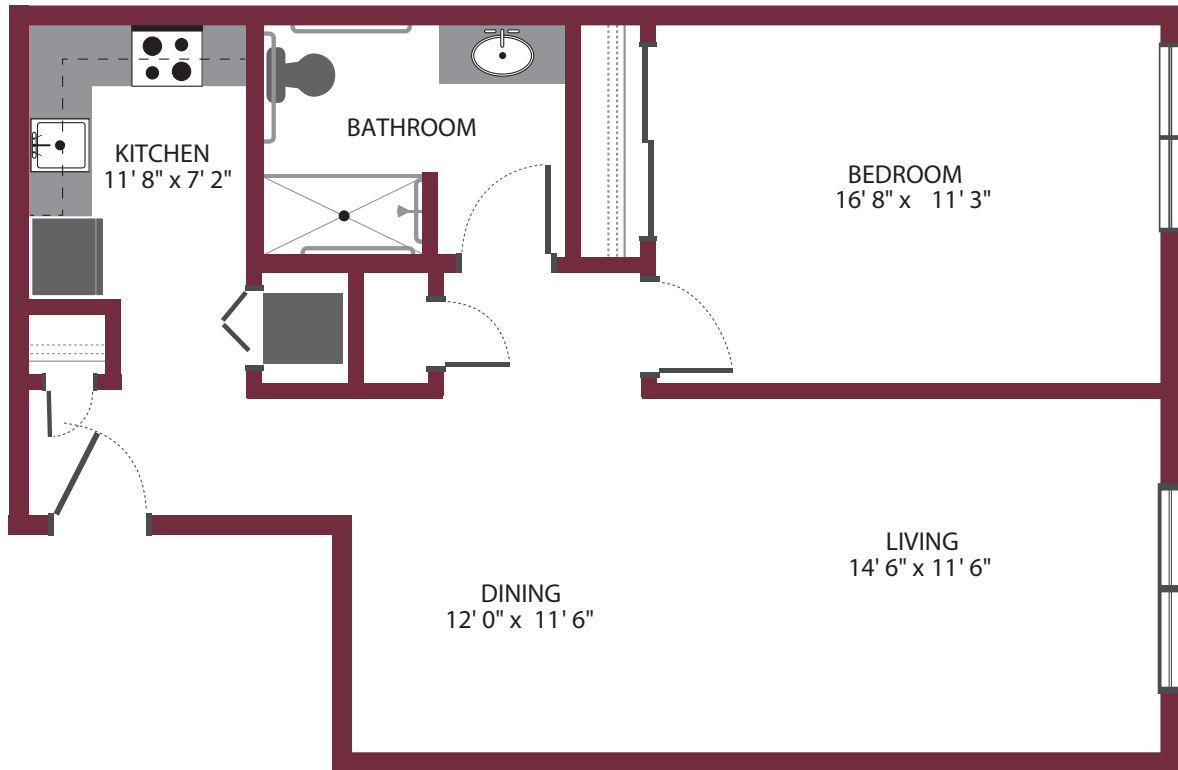

this is living!

ONE BEDROOM / STUDY • UNIT A1

Independent Living

902 sq. ft.

this is living!®

ONE BEDROOM / ONE BATH • UNIT A2

Independent Living

825 sq. ft.

this is living!®

ONE BEDROOM / ONE BATH • UNIT A3

Independent Living

785 sq. ft.

this is living!®

ONE BEDROOM / STUDY • UNIT A4

Independent Living

this is living!®

PRIMROSE
RETIREMENT COMMUNITIES

ONE BEDROOM / ONE BATH • UNIT A5

Independent Living

this is living!®

ONE BEDROOM / ONE BATH • UNIT A 6

Independent Living

700 sq. ft.

this is living!®

ONE BEDROOM • UNIT A7

Independent Living

this is living!®

ONE BEDROOM / ONE BATH • UNIT A 8

Independent Living

this is living!®

ONE BEDROOM / ONE BATH • UNIT A9

Independent Living