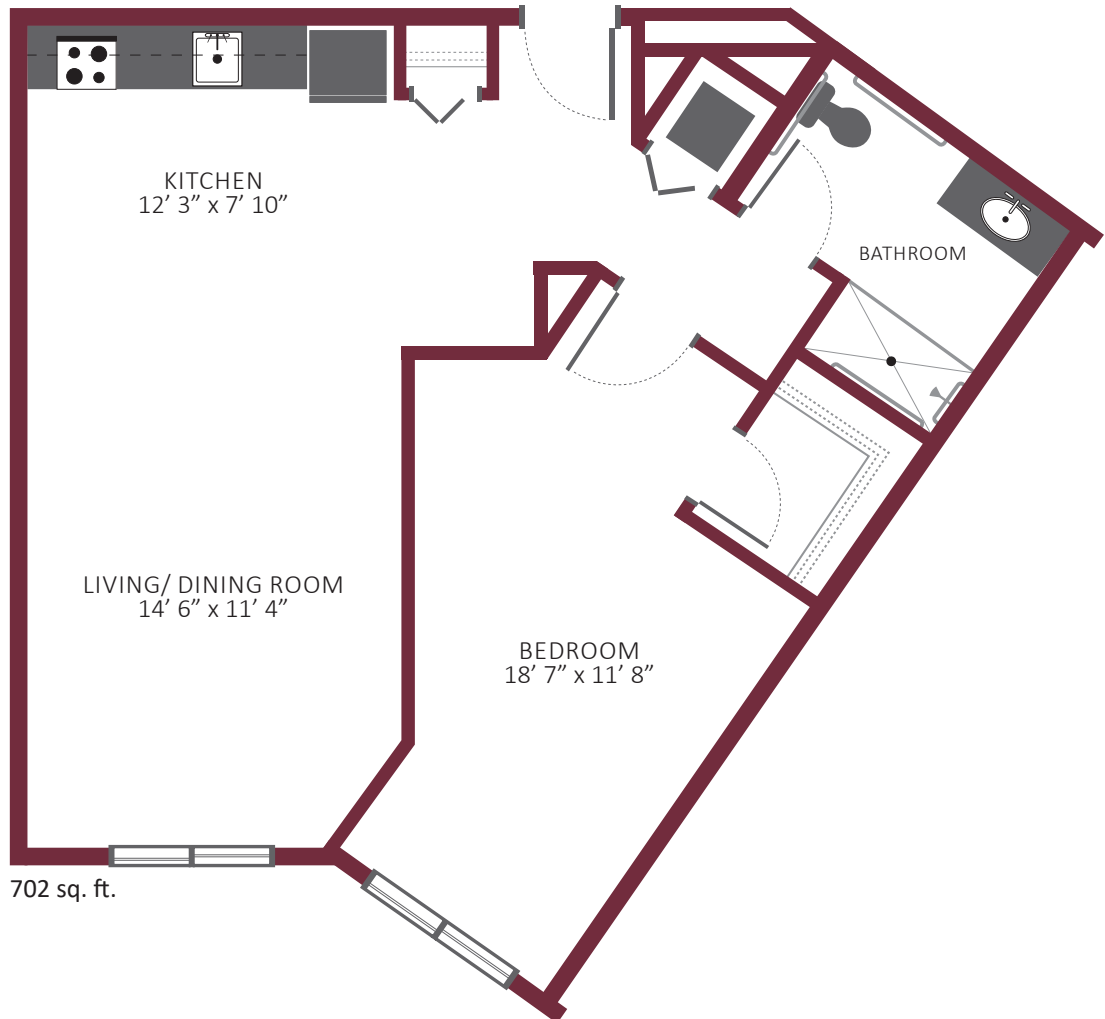

PRIMROSE
RETIREMENT COMMUNITIES

ONE BEDROOM / ONE BATH • UNIT A5

Independent Living

this is living!®

ONE BEDROOM / ONE BATH • UNIT A 6

Independent Living

700 sq. ft.

this is living!®

ONE BEDROOM • UNIT A7

Independent Living

this is living!®

ONE BEDROOM / ONE BATH • UNIT A 8

Independent Living

this is living!®

ONE BEDROOM / ONE BATH • UNIT A9

Independent Living

1073 sq. ft.

this is living!®

TWO BEDROOM / TWO BATH • UNIT B1

Independent Living

1320 sq. ft.

this is living!®

TWO BEDROOM / TWO BATH • UNIT B2

Independent Living

1340 sq. ft.

this is living!®

STUDIO • UNIT C1

Independent Living

582 sq. ft.

this is living!

TWO BEDROOM / ONE BATH • UNIT G

Independent Living