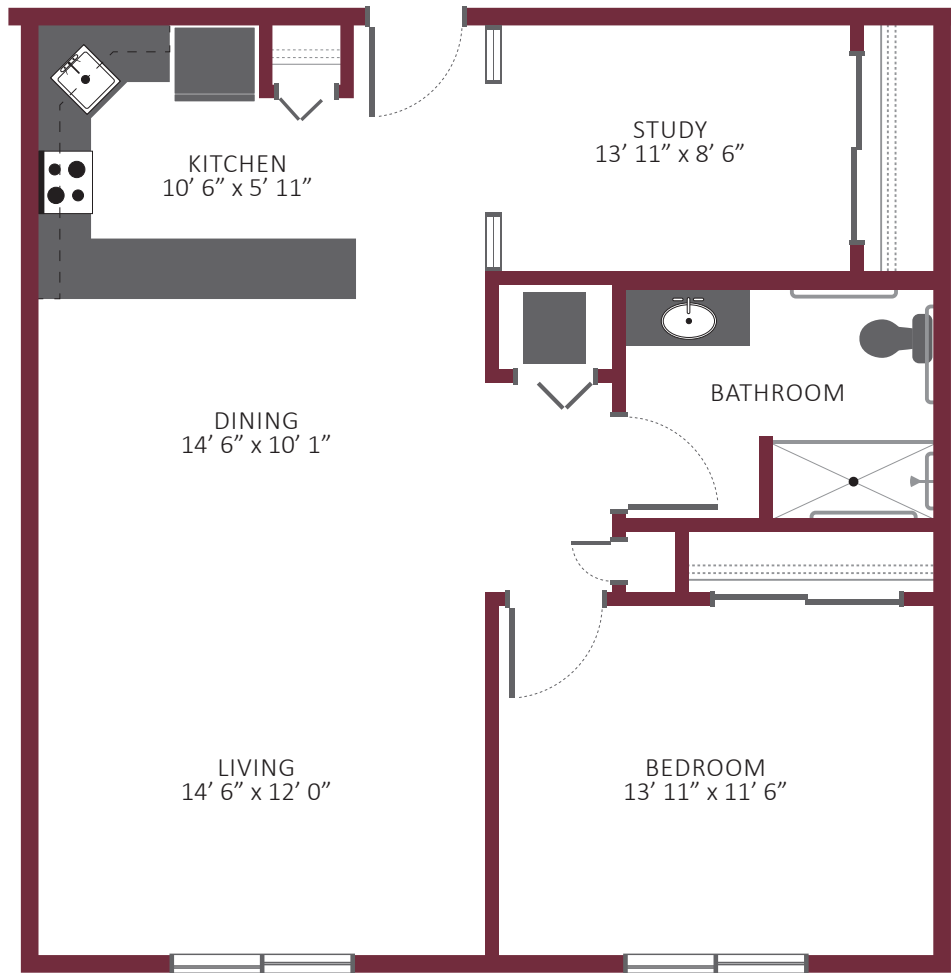

this is living!

ONE BEDROOM / STUDY • UNIT A1

Independent Living

902 sq. ft.

this is living!®

ONE BEDROOM / ONE BATH • UNIT A2

Independent Living

825 sq. ft.

this is living!®

ONE BEDROOM / ONE BATH • UNIT A3

Independent Living

785 sq. ft.

this is living!®

ONE BEDROOM / STUDY • UNIT A4

Independent Living

this is living!®

PRIMROSE
RETIREMENT COMMUNITIES

ONE BEDROOM / ONE BATH • UNIT A5

Independent Living

this is living!®

ONE BEDROOM / ONE BATH • UNIT A 6

Independent Living

700 sq. ft.

this is living!®

ONE BEDROOM • UNIT A7

Independent Living

this is living!®

ONE BEDROOM / ONE BATH • UNIT A 8

Independent Living

this is living!®

ONE BEDROOM / ONE BATH • UNIT A9

Independent Living