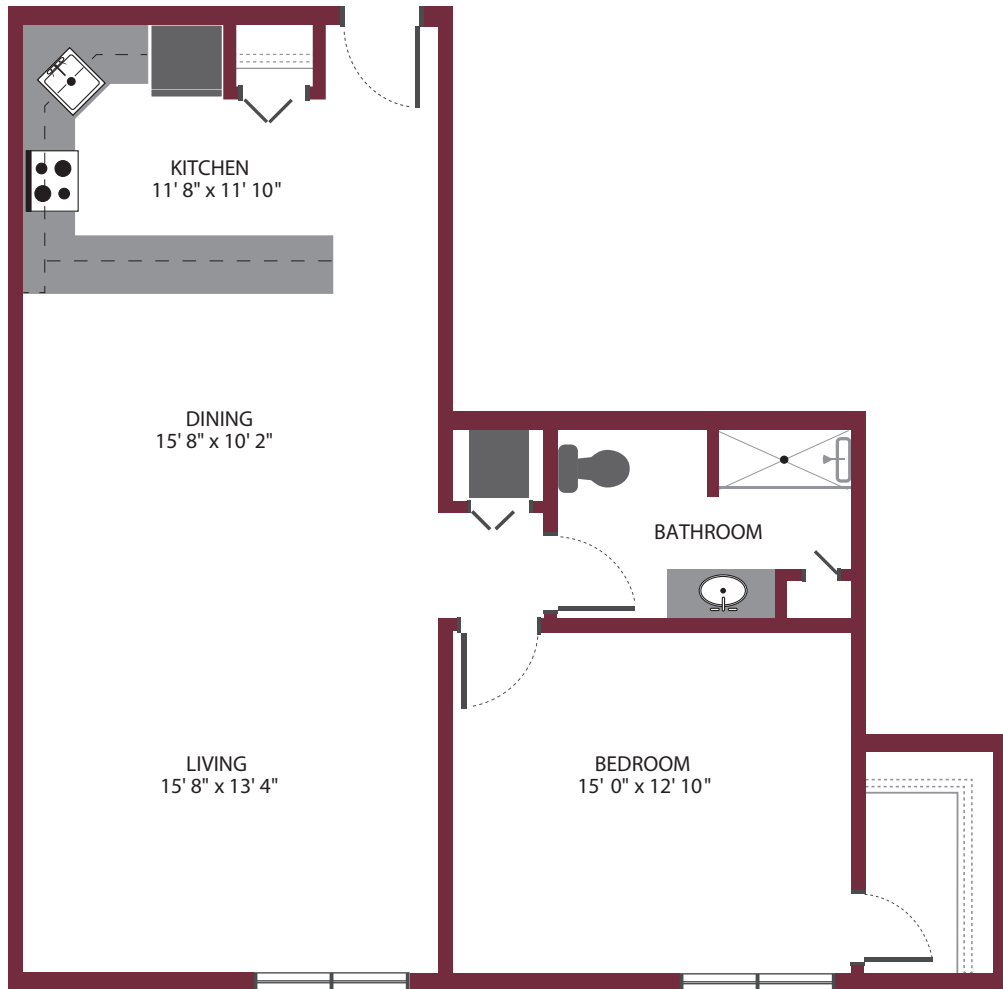

ONE BEDROOM • UNIT A7

Independent Living

this is living!®

ONE BEDROOM / ONE BATH • UNIT A 8

Independent Living

this is living!®

ONE BEDROOM / ONE BATH • UNIT A9

Independent Living

1073 sq. ft.

this is living!®

TWO BEDROOM / TWO BATH • UNIT B1

Independent Living

1320 sq. ft.

this is living!®

TWO BEDROOM / TWO BATH • UNIT B2

Independent Living

1340 sq. ft.

this is living!®

STUDIO • UNIT C1

Independent Living

582 sq. ft.

this is living!

TWO BEDROOM / ONE BATH • UNIT G

Independent Living