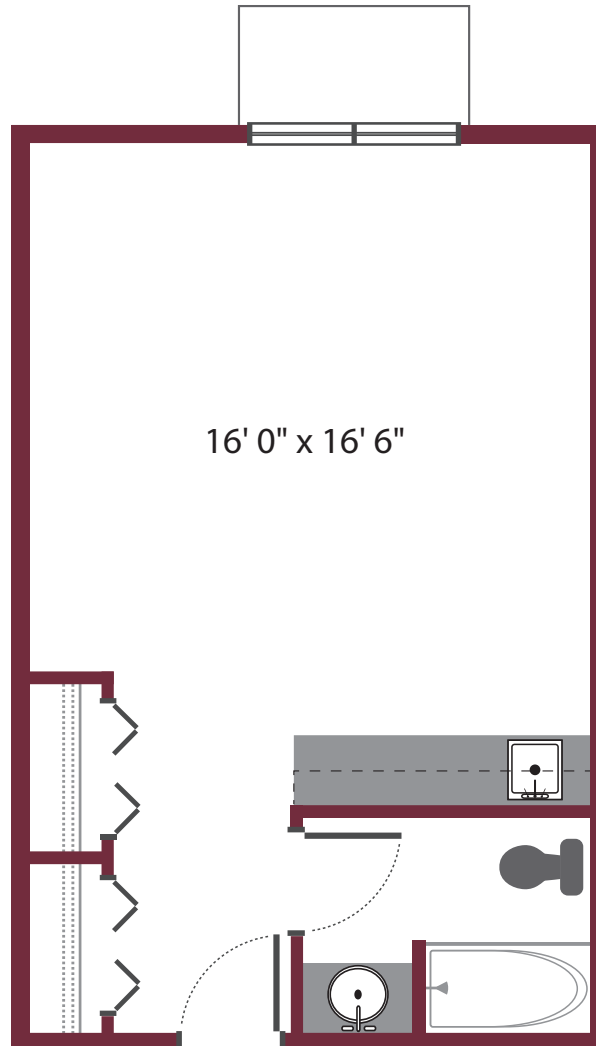

this is living!®

STUDIO • UNIT A

Independent & Assisted Living

17' 3" x 16' 6"

449 sq. ft.

STUDIO • UNIT B

Independent & Assisted Living

16' 0" x 16' 6"

456 sq. ft.

this is living!®

STUDIO • UNIT C

Independent & Assisted Living

STUDIO • UNIT D

Independent & Assisted Living

this is living!®

STUDIO • UNIT E

Independent & Assisted Living

540 sq. ft.

this is living!®

ONE BEDROOM / ONE BATH • UNIT F

Independent & Assisted Living

538 sq. ft.

this is living!®

ONE BEDROOM / TWO BATH • UNIT N

Independent & Assisted Living

830 sq. ft.

this is living!®

STUDIO - EFFICIENCY

Independent & Assisted Living