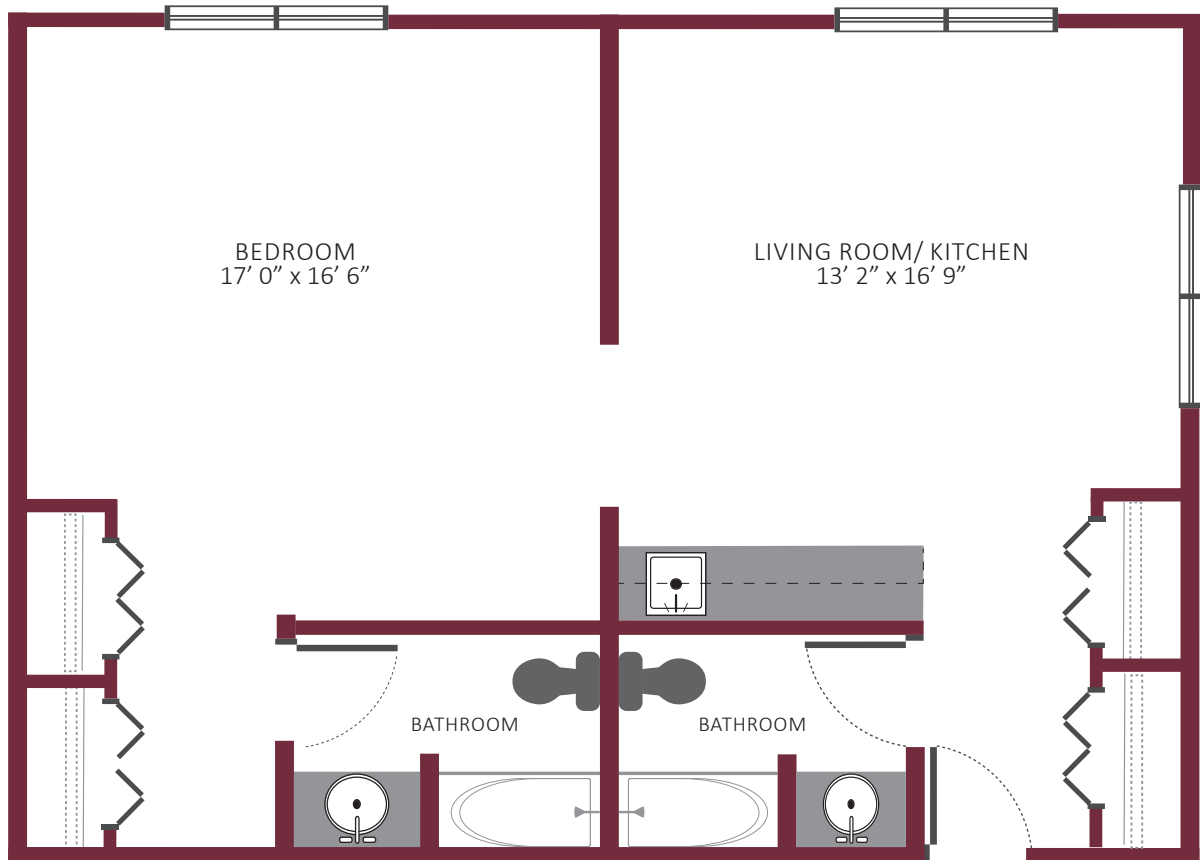

this is living!®

STUDIO • UNIT A

Independent & Assisted Living

17' 3" x 16' 6"

449 sq. ft.

STUDIO • UNIT B

Independent & Assisted Living

16' 0" x 16' 6"

Independent & Assisted Living

540 sq. ft.

this is living!®

ONE BEDROOM / ONE BATH • UNIT F

Independent & Assisted Living

538 sq. ft.

this is living!®

ONE BEDROOM / TWO BATH • UNIT N

Independent & Assisted Living

830 sq. ft.

this is living!®

STUDIO - EFFICIENCY

Independent & Assisted Living