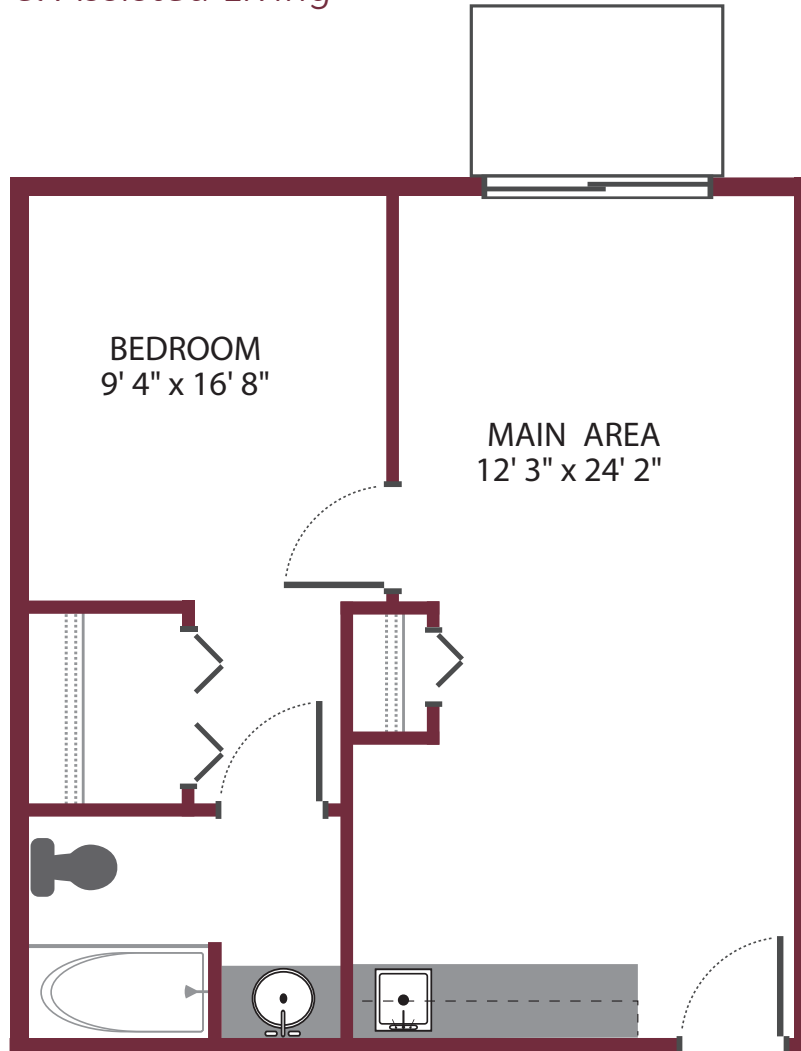

this is living!®

STUDIO • UNIT A

Independent & Assisted Living

17' 3" x 16' 6"

449 sq. ft.

STUDIO • UNIT B

Independent & Assisted Living

16' 0" x 16' 6"

456 sq. ft.

this is living!®

STUDIO • UNIT C

Independent & Assisted Living

STUDIO • UNIT D

Independent & Assisted Living

this is living!®

STUDIO • UNIT E

Independent & Assisted Living

540 sq. ft.

this is living!®

ONE BEDROOM / ONE BATH • UNIT F

Independent & Assisted Living

538 sq. ft.

this is living!®

ONE BEDROOM / TWO BATH • UNIT N

Independent & Assisted Living

830 sq. ft.

this is living!®

STUDIO - EFFICIENCY

Independent & Assisted Living