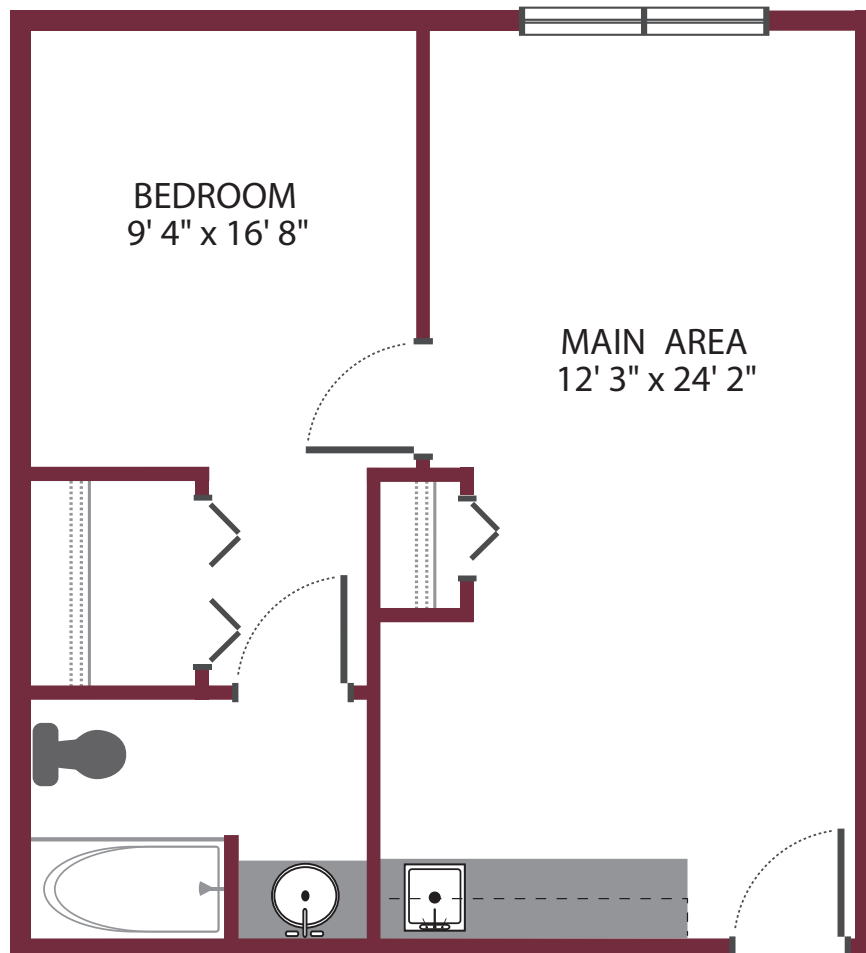

this is living!®

STUDIO • UNIT A

Independent & Assisted Living

17' 3" x 16' 6"

449 sq. ft.

STUDIO • UNIT B

Independent & Assisted Living

16' 0" x 16' 6"

456 sq. ft.

this is living!®

STUDIO • UNIT C

Independent & Assisted Living

STUDIO • UNIT D

Independent & Assisted Living

this is living!®

STUDIO • UNIT E

Independent & Assisted Living

540 sq. ft.

this is living!®

ONE BEDROOM / ONE BATH • UNIT F

Independent & Assisted Living

538 sq. ft.

this is living!®

ONE BEDROOM / TWO BATH • UNIT N

Independent & Assisted Living

830 sq. ft.

this is living!®

STUDIO - EFFICIENCY

Independent & Assisted Living