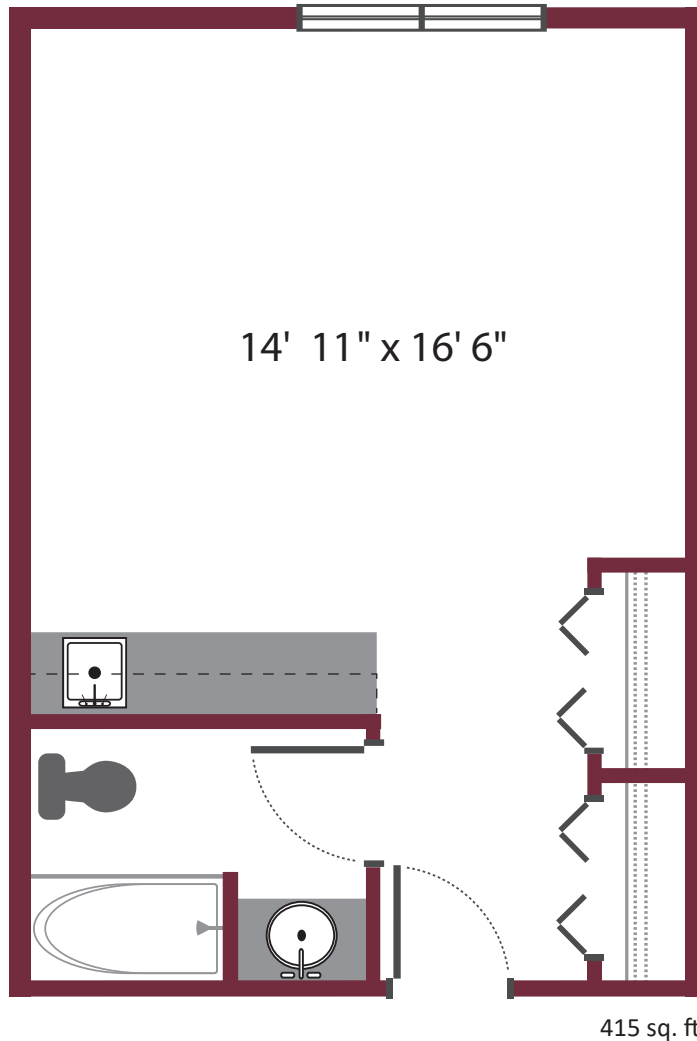

this is living!®

STUDIO • UNIT A

Independent & Assisted Living

17' 3" x 16' 6"

449 sq. ft.

STUDIO • UNIT B

Independent & Assisted Living

16' 0" x 16' 6"

456 sq. ft.

this is living!®

STUDIO • UNIT C

Independent & Assisted Living

STUDIO • UNIT D

Independent & Assisted Living

this is living!®

STUDIO • UNIT E

Independent & Assisted Living

540 sq. ft.

this is living!®

ONE BEDROOM / ONE BATH • UNIT F

Independent & Assisted Living

538 sq. ft.

this is living!®

ONE BEDROOM / TWO BATH • UNIT N

Independent & Assisted Living

830 sq. ft.

this is living!®

STUDIO - EFFICIENCY

Independent & Assisted Living