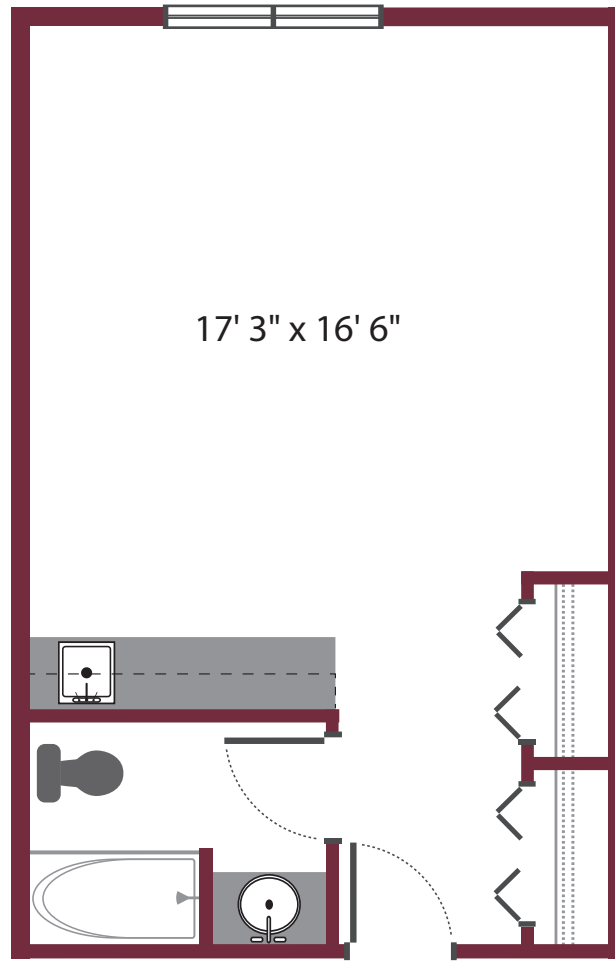

this is living!®

STUDIO • UNIT A

Independent & Assisted Living

17' 3" x 16' 6"

449 sq. ft.

STUDIO • UNIT B

Independent & Assisted Living

16' 0" x 16' 6"

456 sq. ft.

this is living!®

STUDIO • UNIT C

Independent & Assisted Living

STUDIO • UNIT D

Independent & Assisted Living

this is living!®

STUDIO • UNIT E

Independent & Assisted Living

540 sq. ft.

this is living!®

ONE BEDROOM / ONE BATH • UNIT F

Independent & Assisted Living

538 sq. ft.

this is living!®

ONE BEDROOM / TWO BATH • UNIT N

Independent & Assisted Living

830 sq. ft.

this is living!®

STUDIO - EFFICIENCY

Independent & Assisted Living