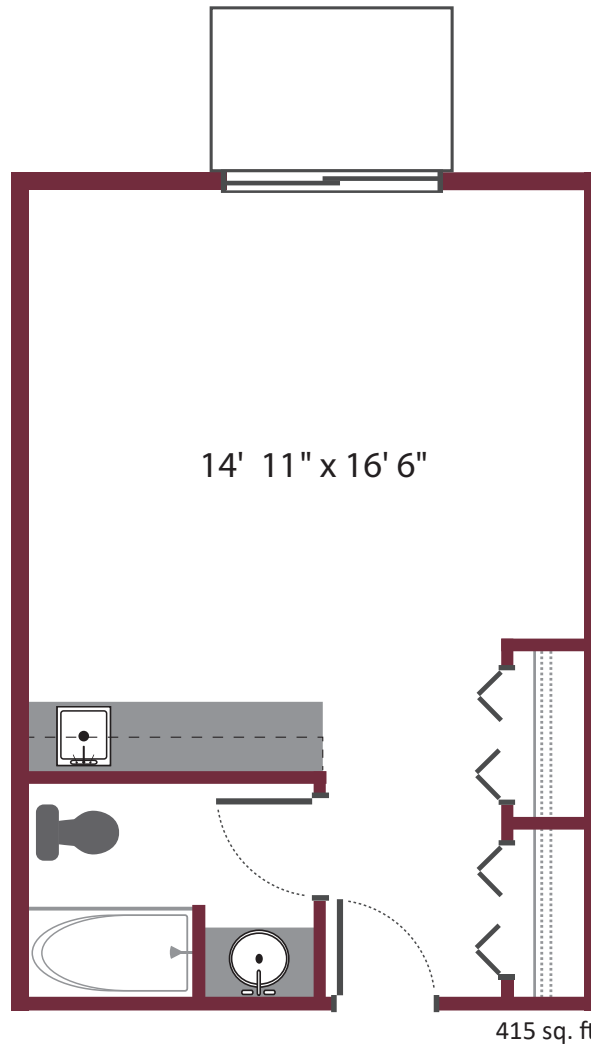

this is living!®

STUDIO • UNIT A

Independent & Assisted Living

17' 3" x 16' 6"

449 sq. ft.

STUDIO • UNIT B

Independent & Assisted Living

16' 0" x 16' 6"

456 sq. ft.

this is living!®

STUDIO • UNIT C

Independent & Assisted Living

STUDIO • UNIT D

Independent & Assisted Living

this is living!®

STUDIO • UNIT E

Independent & Assisted Living

540 sq. ft.

this is living!®

ONE BEDROOM / ONE BATH • UNIT F

Independent & Assisted Living

538 sq. ft.

this is living!®

ONE BEDROOM / TWO BATH • UNIT N

Independent & Assisted Living

830 sq. ft.

this is living!®

STUDIO - EFFICIENCY

Independent & Assisted Living