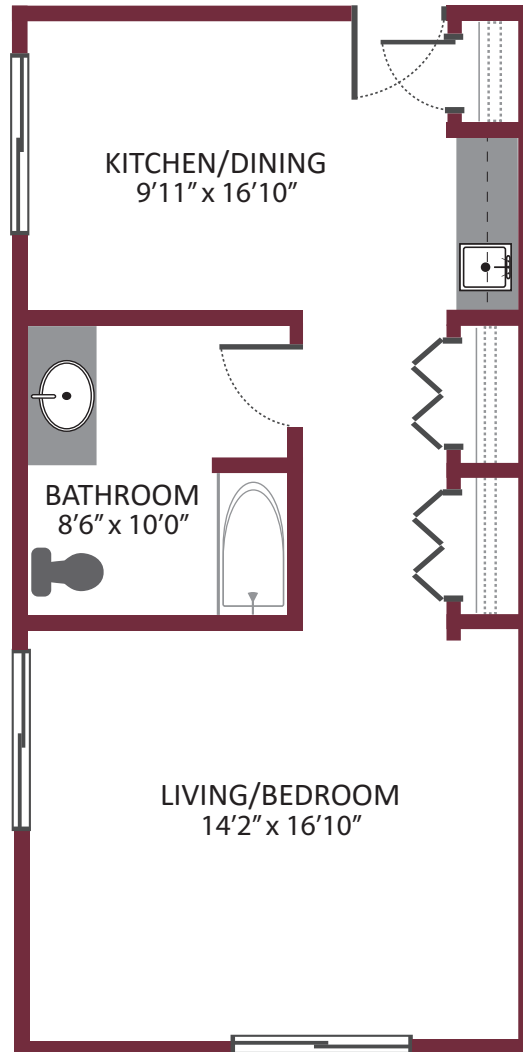

this is living!®

TWO BEDROOM / ONE BATH • UNIT H

Assisted Living

this is living!®

ONE BEDROOM / STUDY • UNIT 104

Assisted Living

680 sq. ft.

this is living!®

ONE BEDROOM / STUDY • UNIT 106

Assisted Living

680 sq. ft.

this is living!®

EFFICIENCY • UNIT 100

Assisted Living

589 sq. ft.