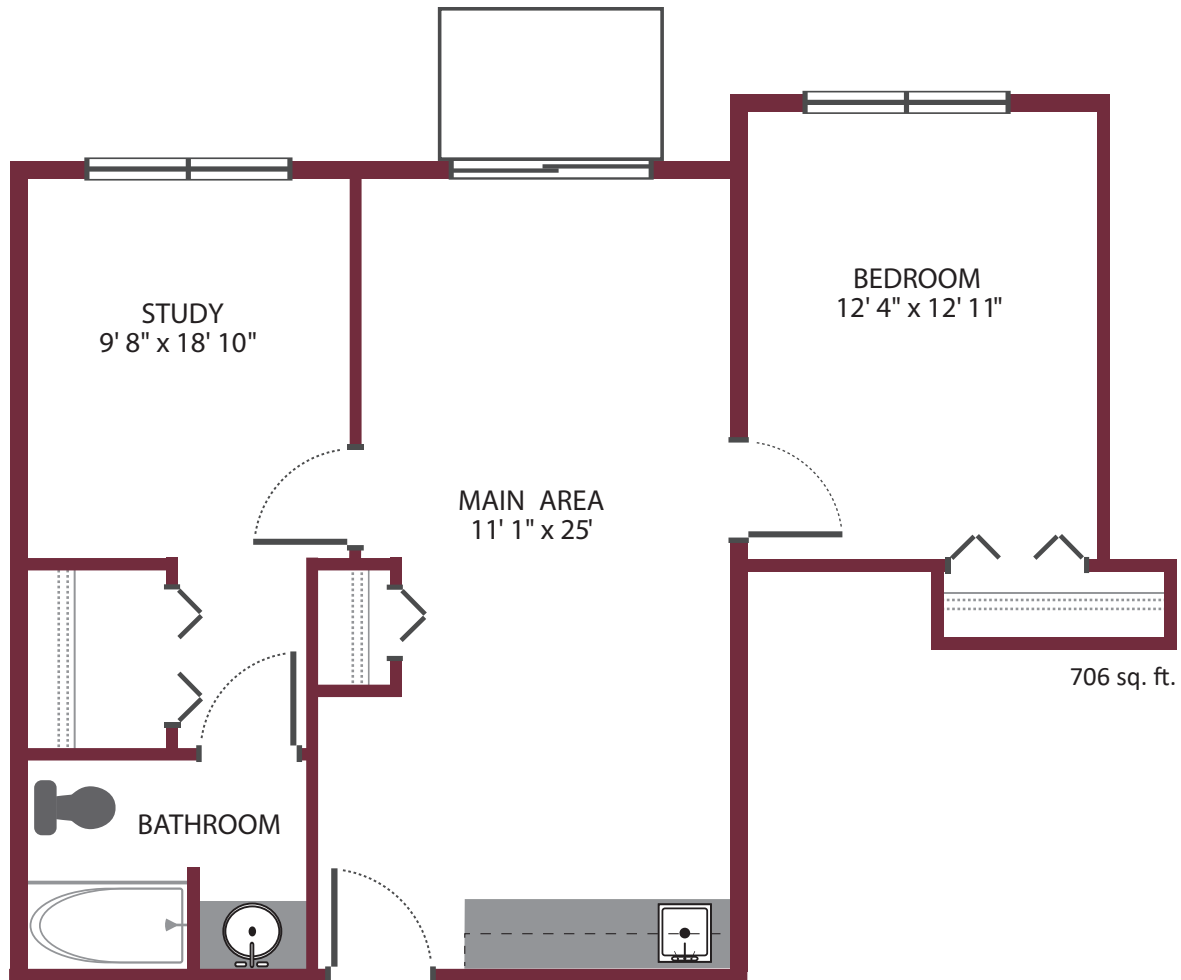

this is living!®

TWO BEDROOM / ONE BATH • UNIT H

Assisted Living

this is living!®

ONE BEDROOM / STUDY • UNIT 104

Assisted Living

680 sq. ft.

this is living!®

ONE BEDROOM / STUDY • UNIT 106

Assisted Living

680 sq. ft.

this is living!®

EFFICIENCY • UNIT 100

Assisted Living

589 sq. ft.