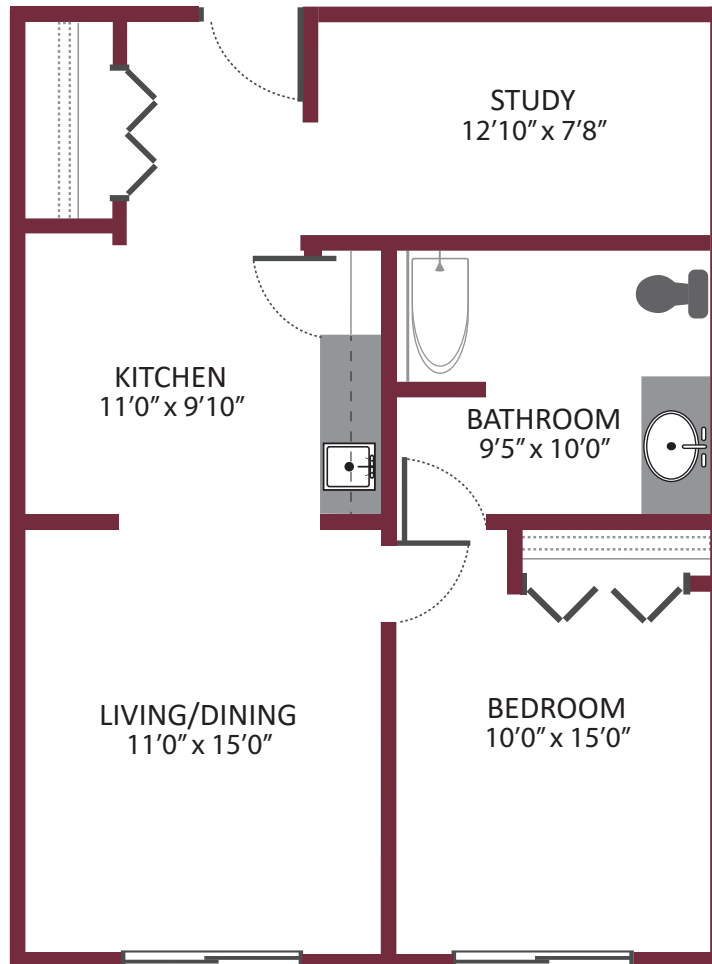

this is living!®

TWO BEDROOM / ONE BATH • UNIT H

Assisted Living

this is living!®

ONE BEDROOM / STUDY • UNIT 104

Assisted Living

680 sq. ft.

this is living!®

ONE BEDROOM / STUDY • UNIT 106

Assisted Living

680 sq. ft.

this is living!®

EFFICIENCY • UNIT 100

Assisted Living

589 sq. ft.