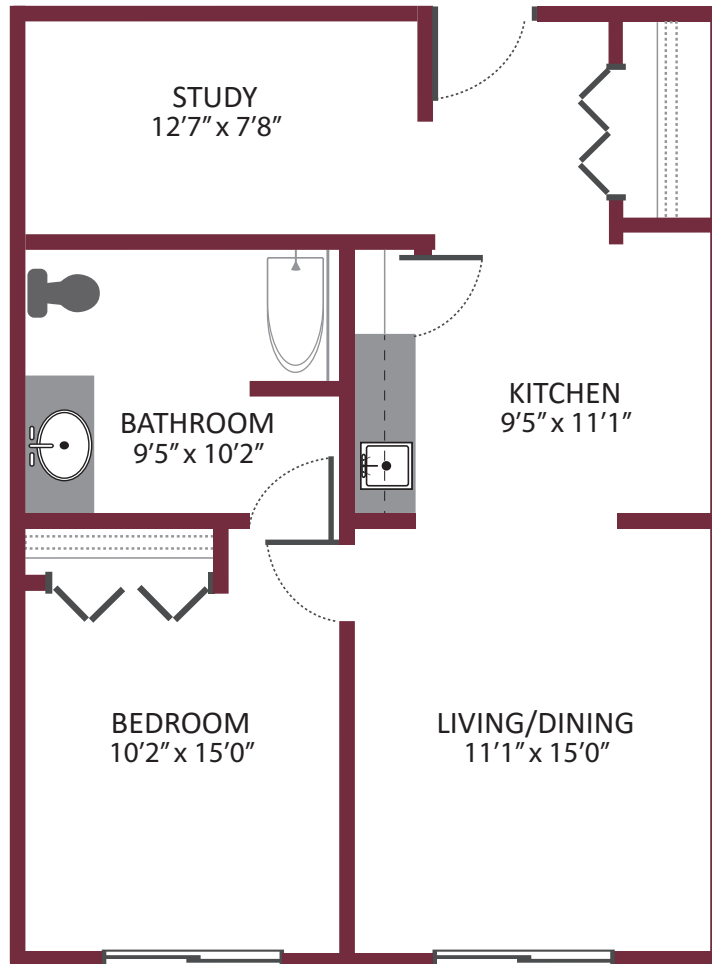

this is living!®

TWO BEDROOM / ONE BATH • UNIT H

Assisted Living

this is living!®

ONE BEDROOM / STUDY • UNIT 104

Assisted Living

680 sq. ft.

this is living!®

ONE BEDROOM / STUDY • UNIT 106

Assisted Living

680 sq. ft.

this is living!®

EFFICIENCY • UNIT 100

Assisted Living

589 sq. ft.