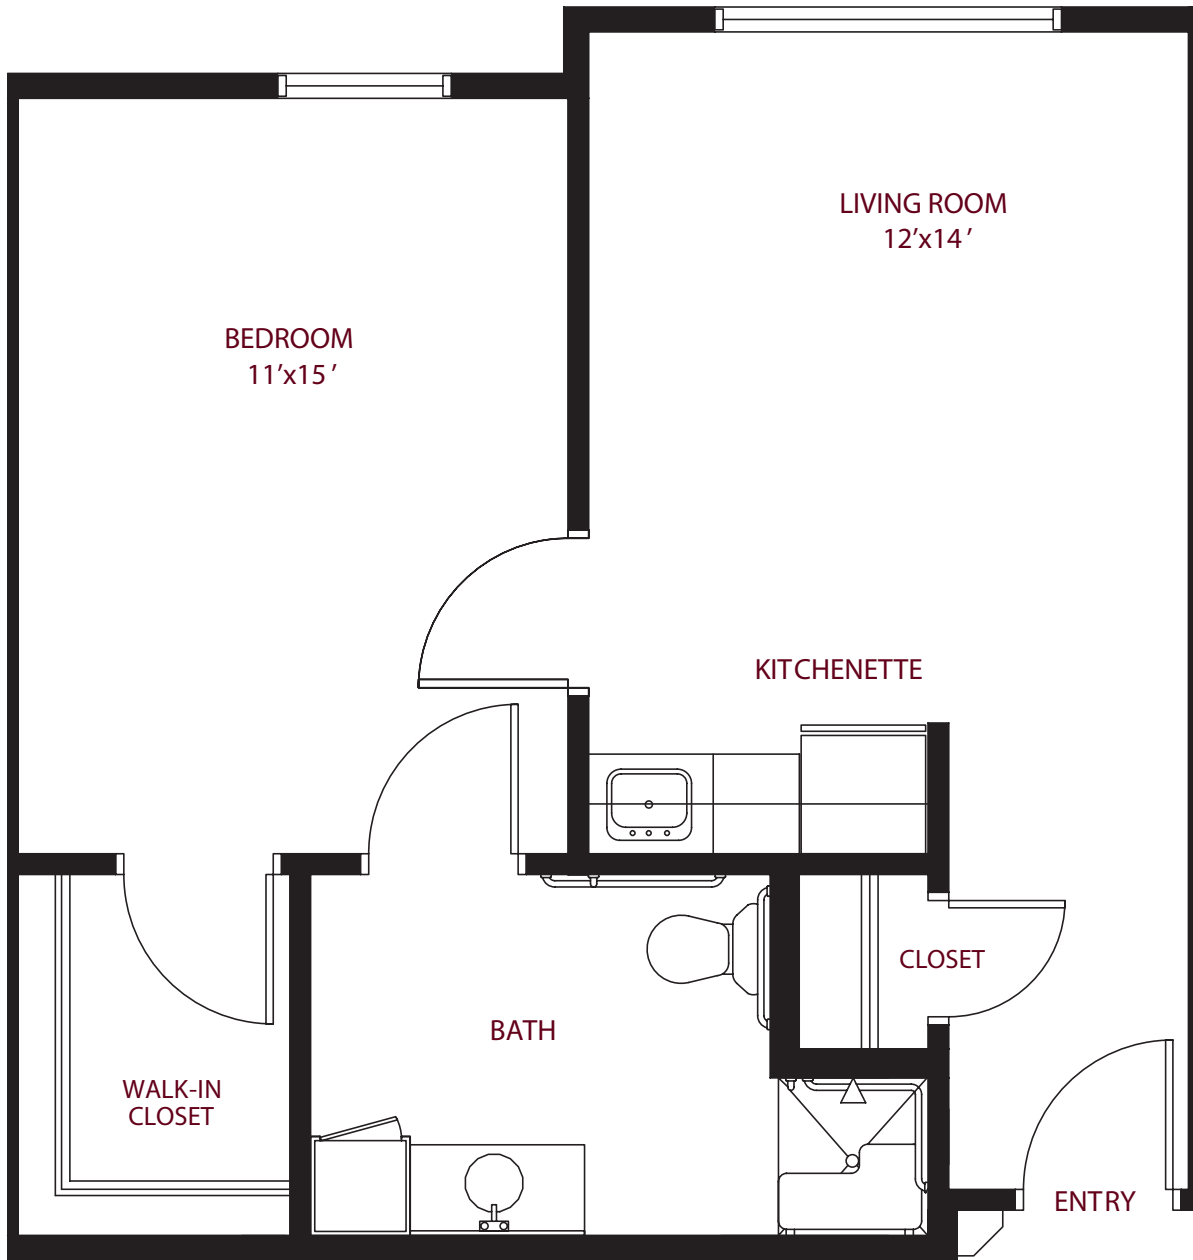

Assisted Living

548 sq. ft.

Assisted Living

548 sq. ft.

Assisted Living

548 sq. ft.

Assisted Living

856 sq. ft.