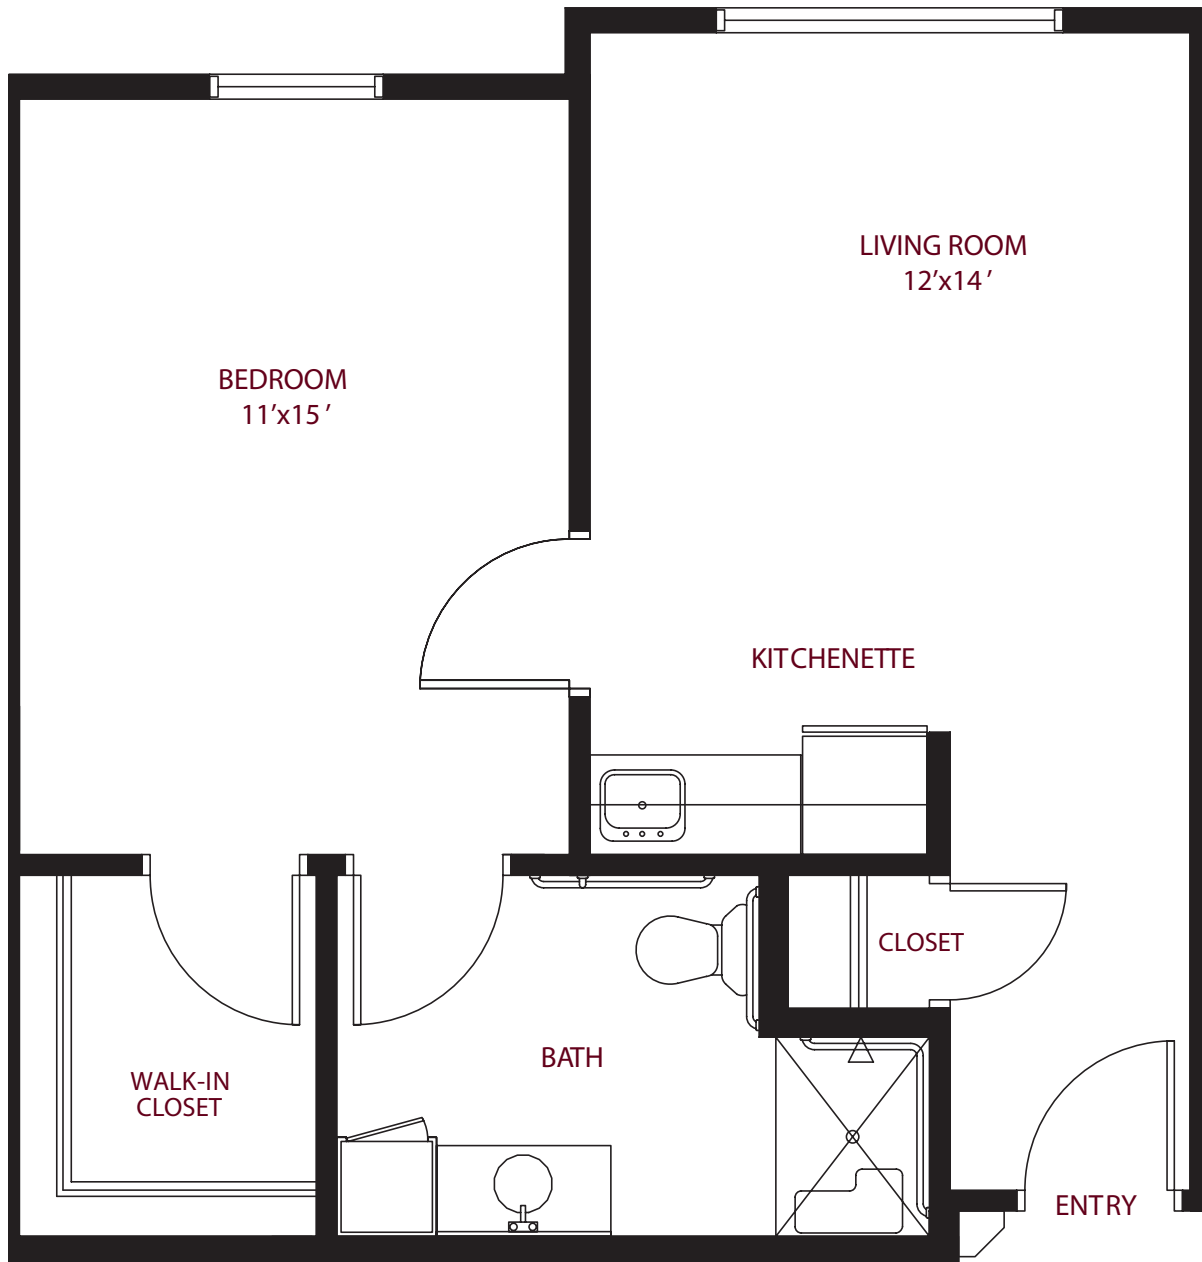

Assisted Living

548 sq. ft.

Assisted Living

548 sq. ft.

Assisted Living

548 sq. ft.

Assisted Living

856 sq. ft.