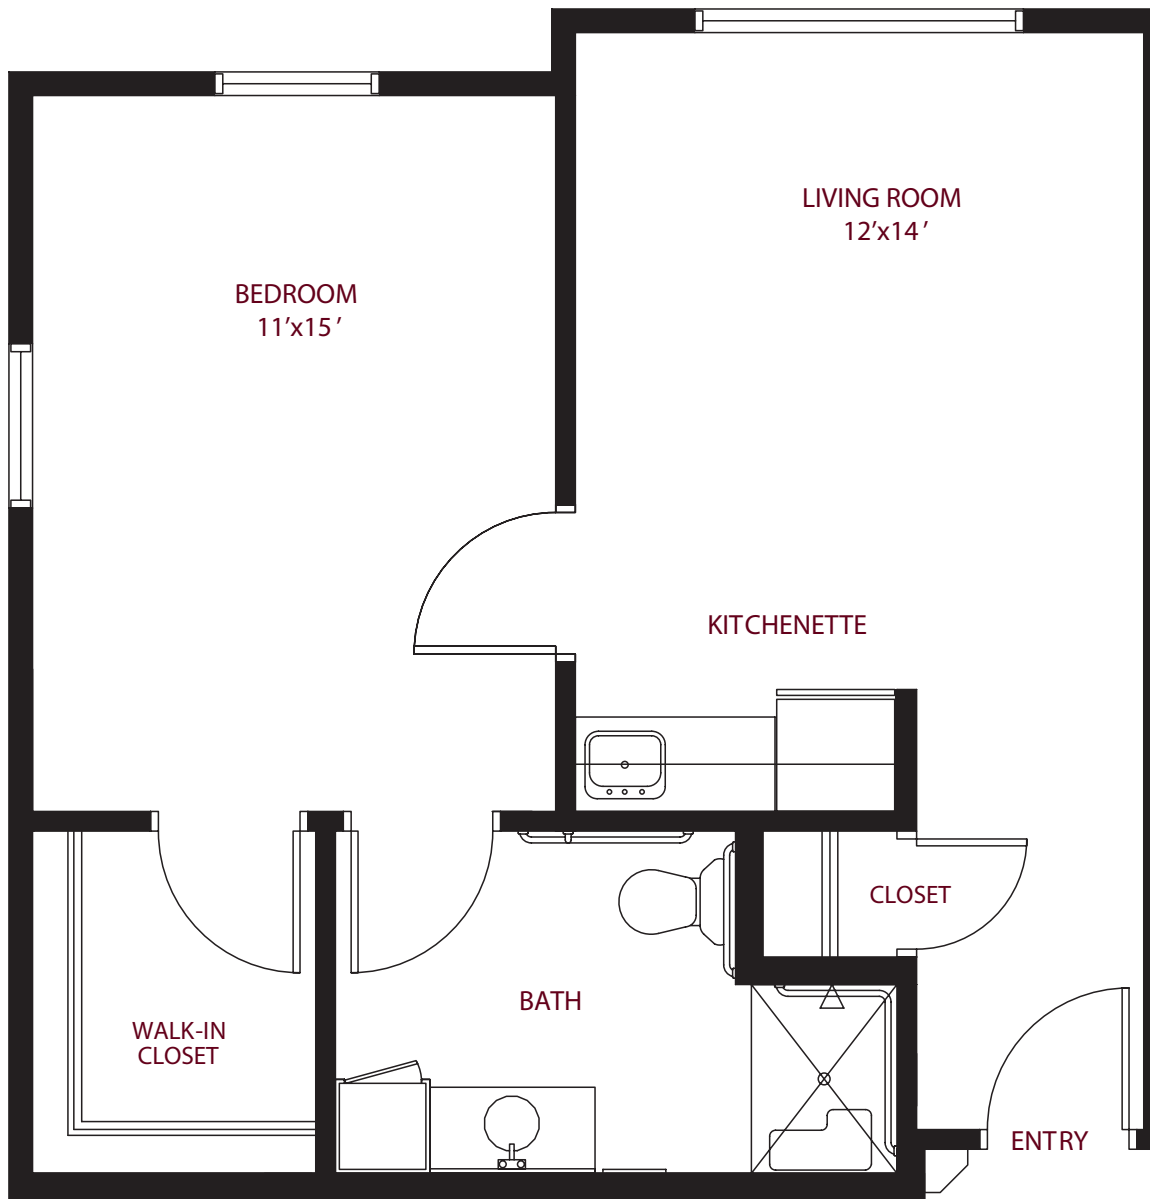

Assisted Living

548 sq. ft.

Assisted Living

548 sq. ft.

Assisted Living

548 sq. ft.

Assisted Living

856 sq. ft.