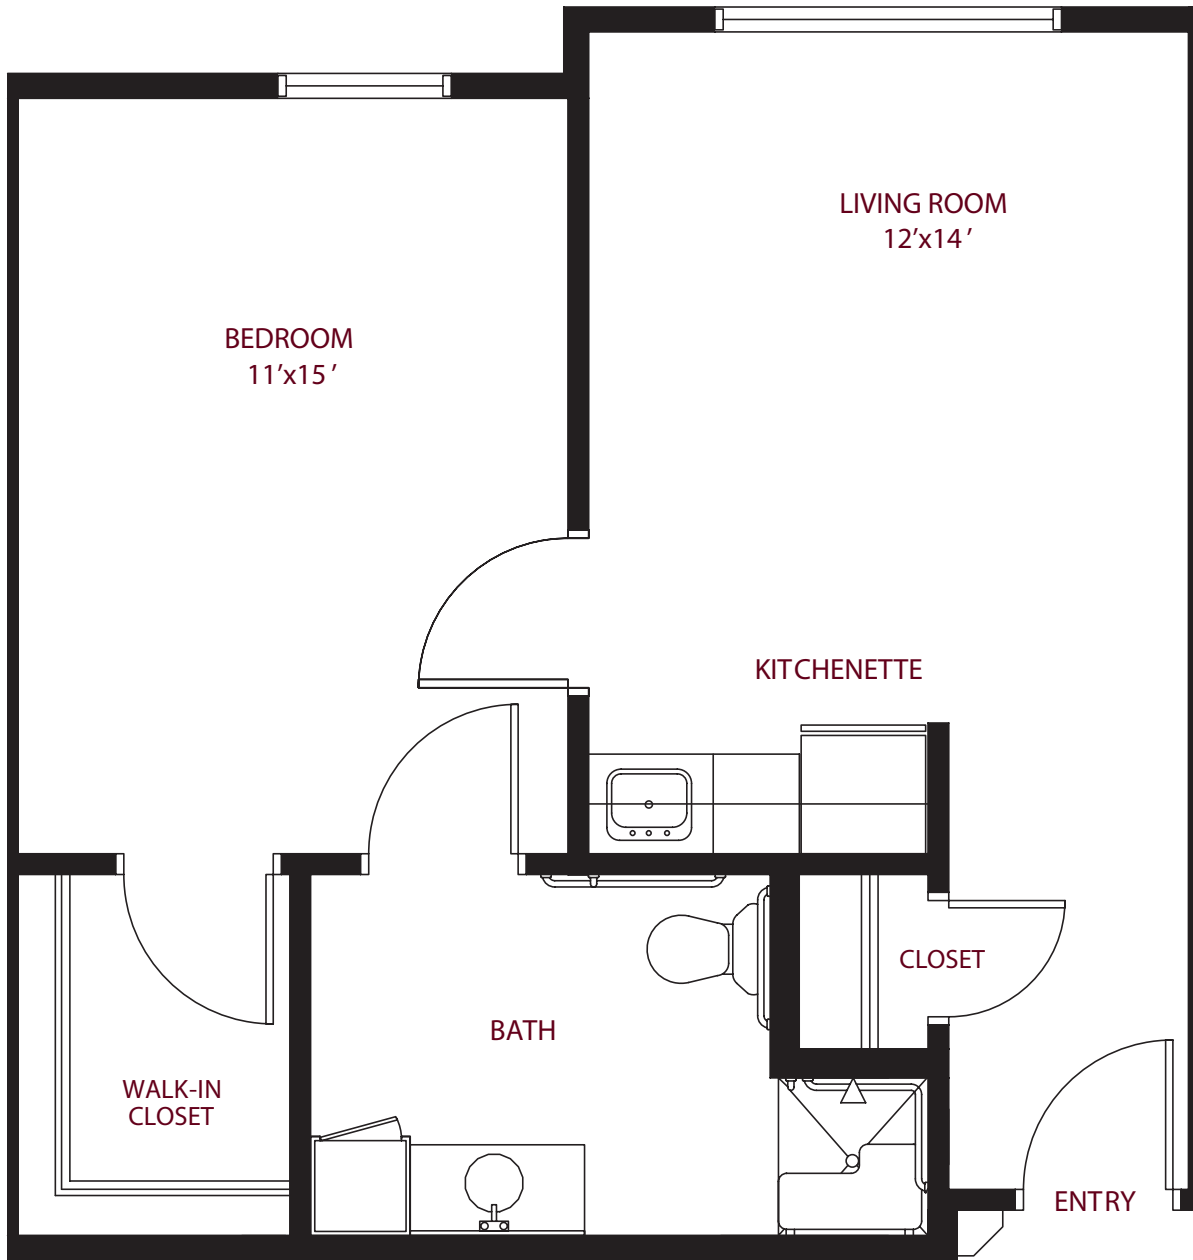

Assisted Living

Assisted Living

548 sq. ft.

Assisted Living

548 sq. ft.