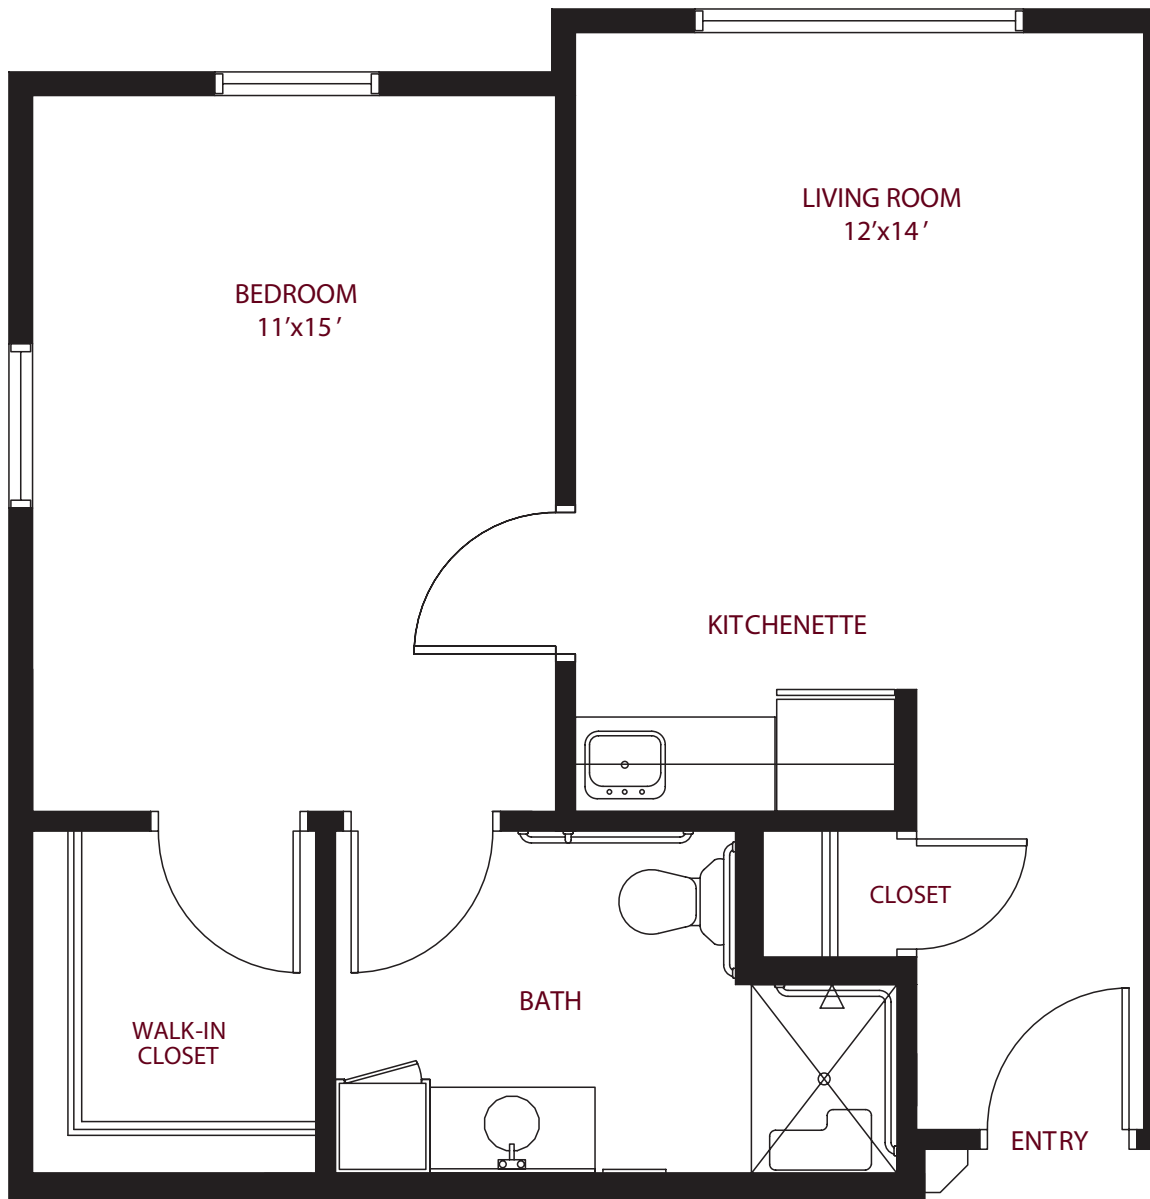

Assisted Living

Assisted Living

548 sq. ft.

Assisted Living

548 sq. ft.