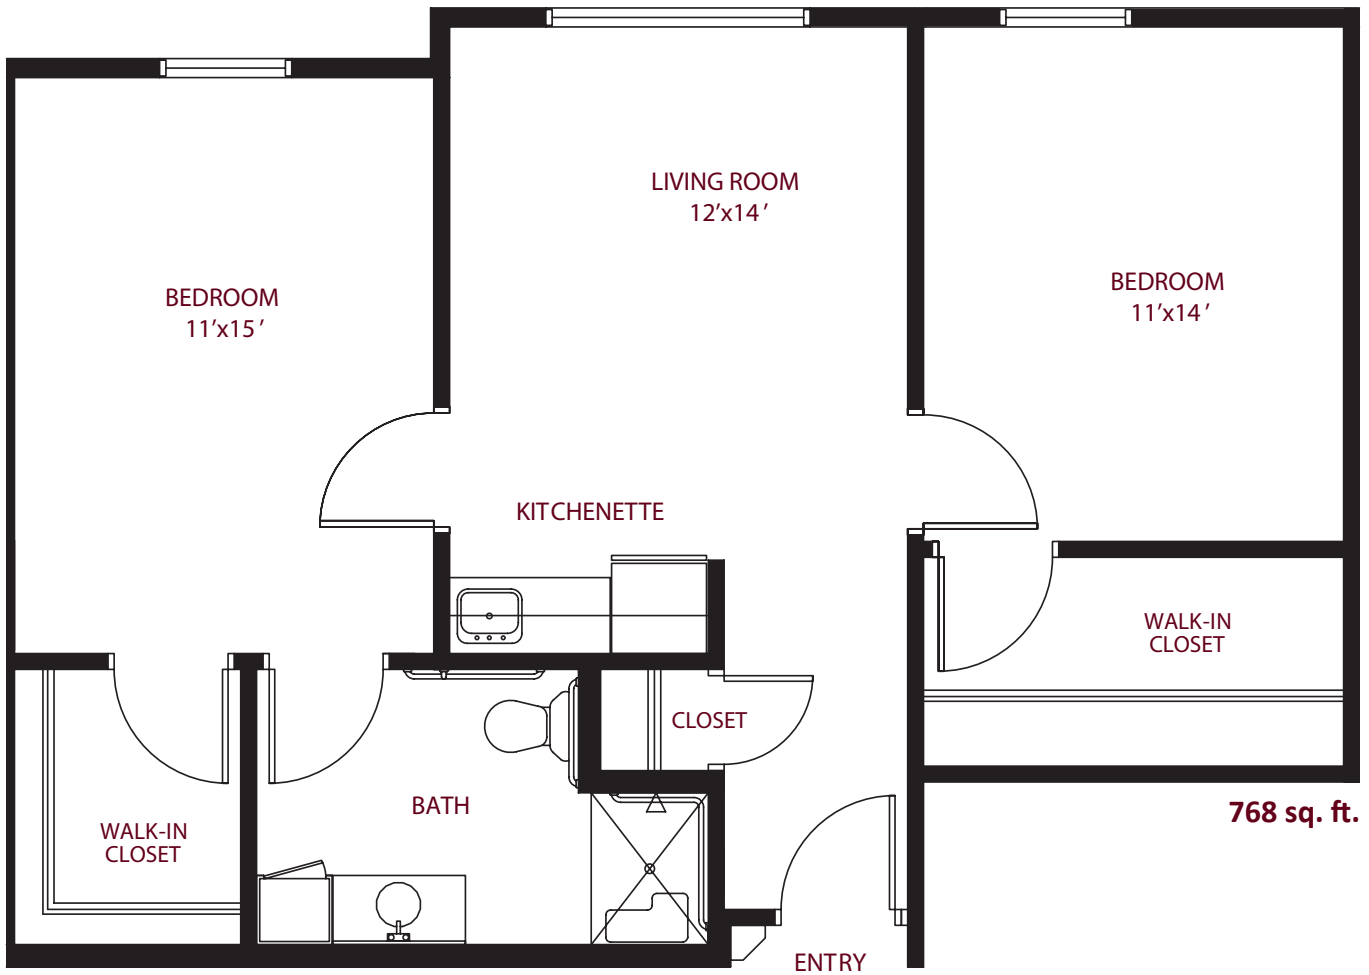

Assisted Living

Assisted Living

548 sq. ft.

Assisted Living

548 sq. ft.