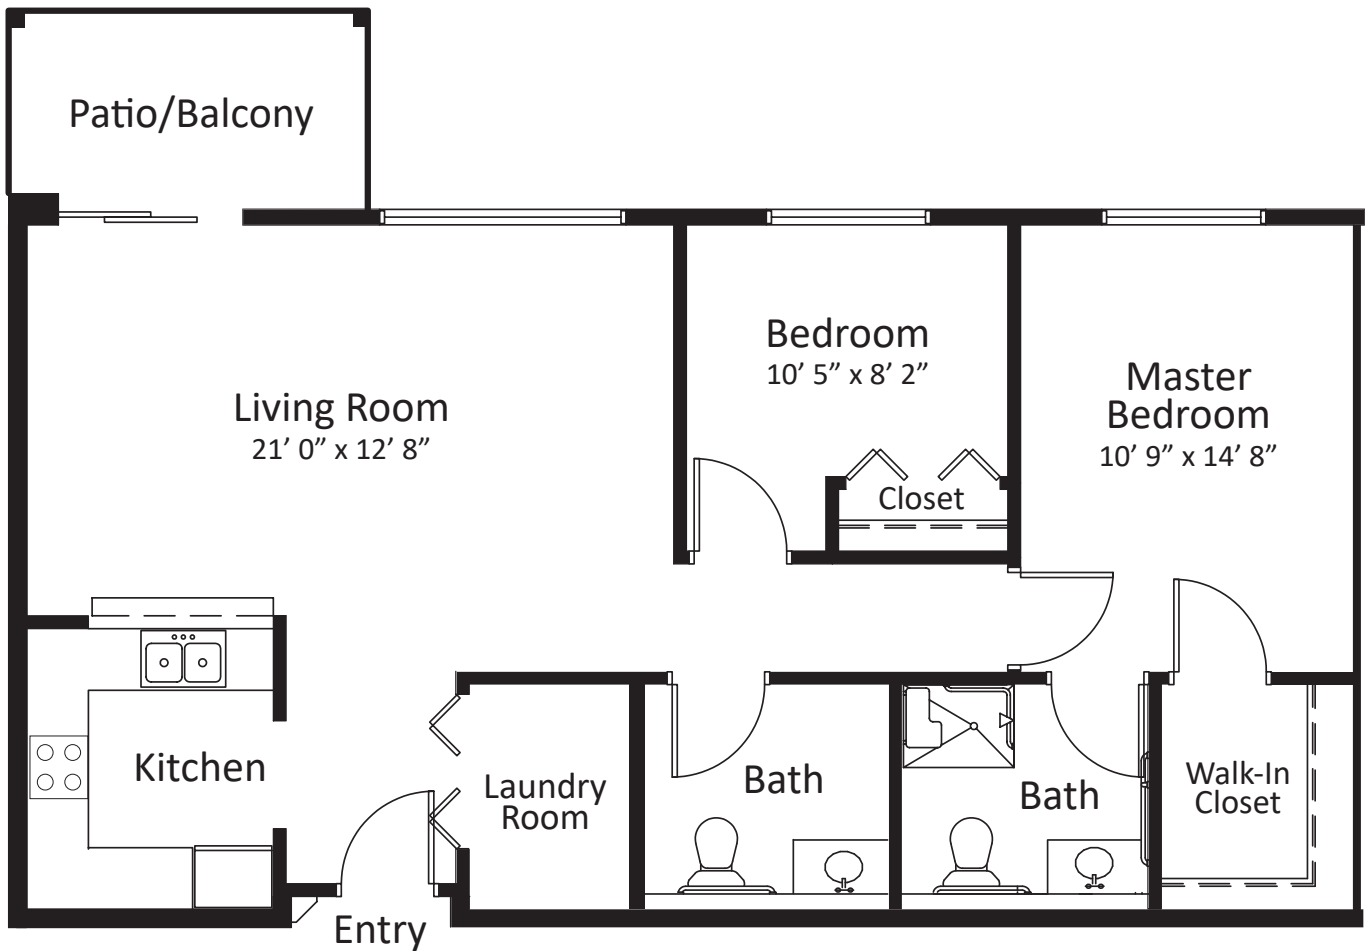

ONE BEDROOM DELUXE

811 Sq Ft.

TWO BEDROOM / 1.5 BATH

1,018 Sq Ft.

TWO BEDROOM / 1.5 BATH

1,068 square ft.

TWO BEDROOM DELUXE