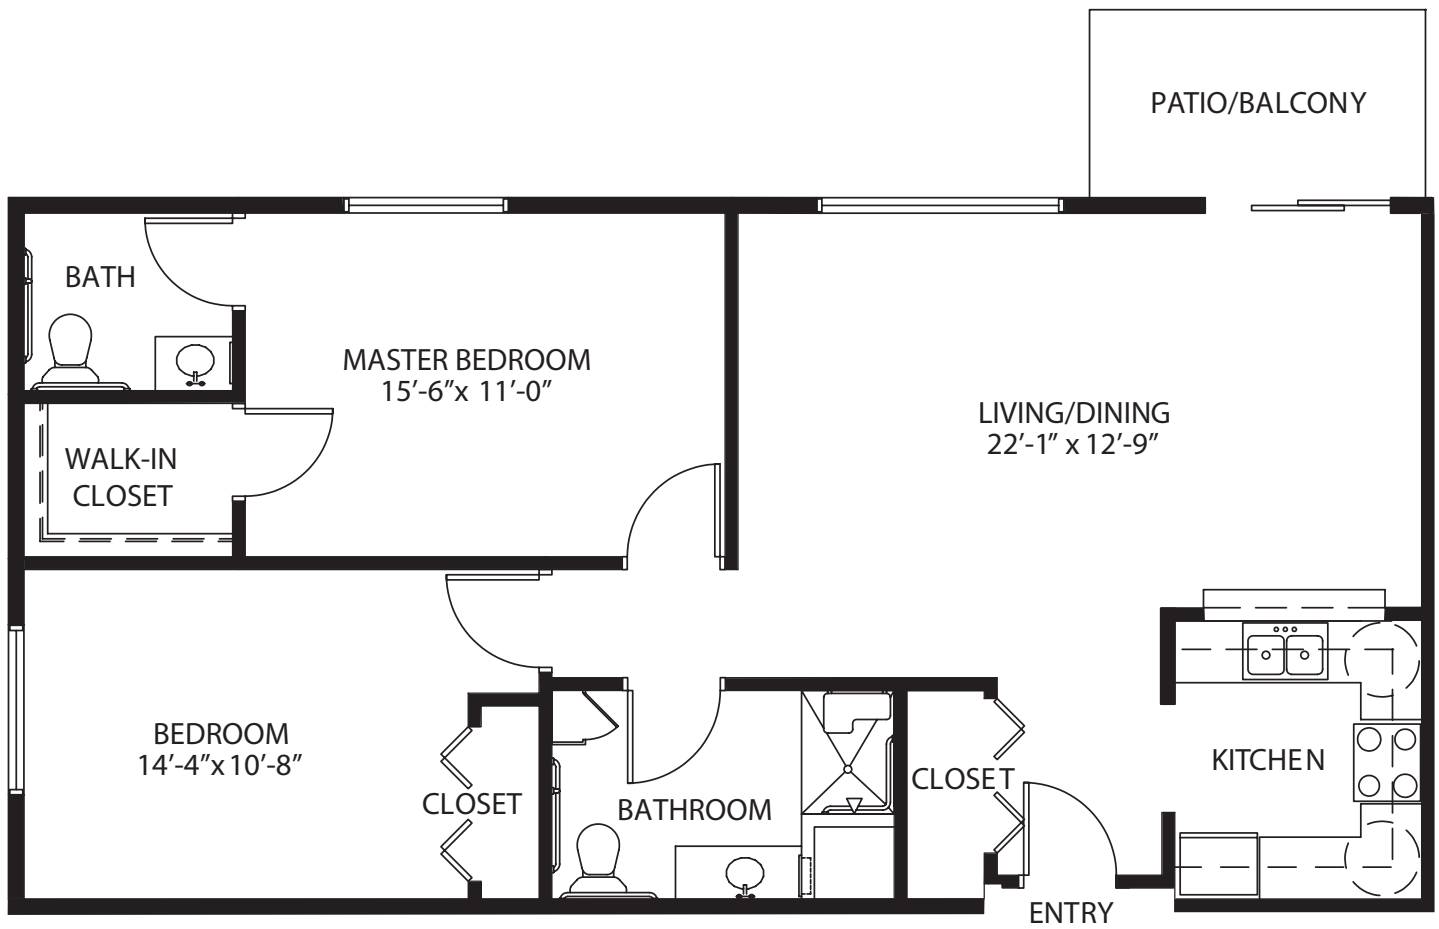

ONE BEDROOM DELUXE

811 Sq Ft.

TWO BEDROOM / 1.5 BATH

1,018 Sq Ft.

TWO BEDROOM / 1.5 BATH

1,068 square ft.

TWO BEDROOM DELUXE