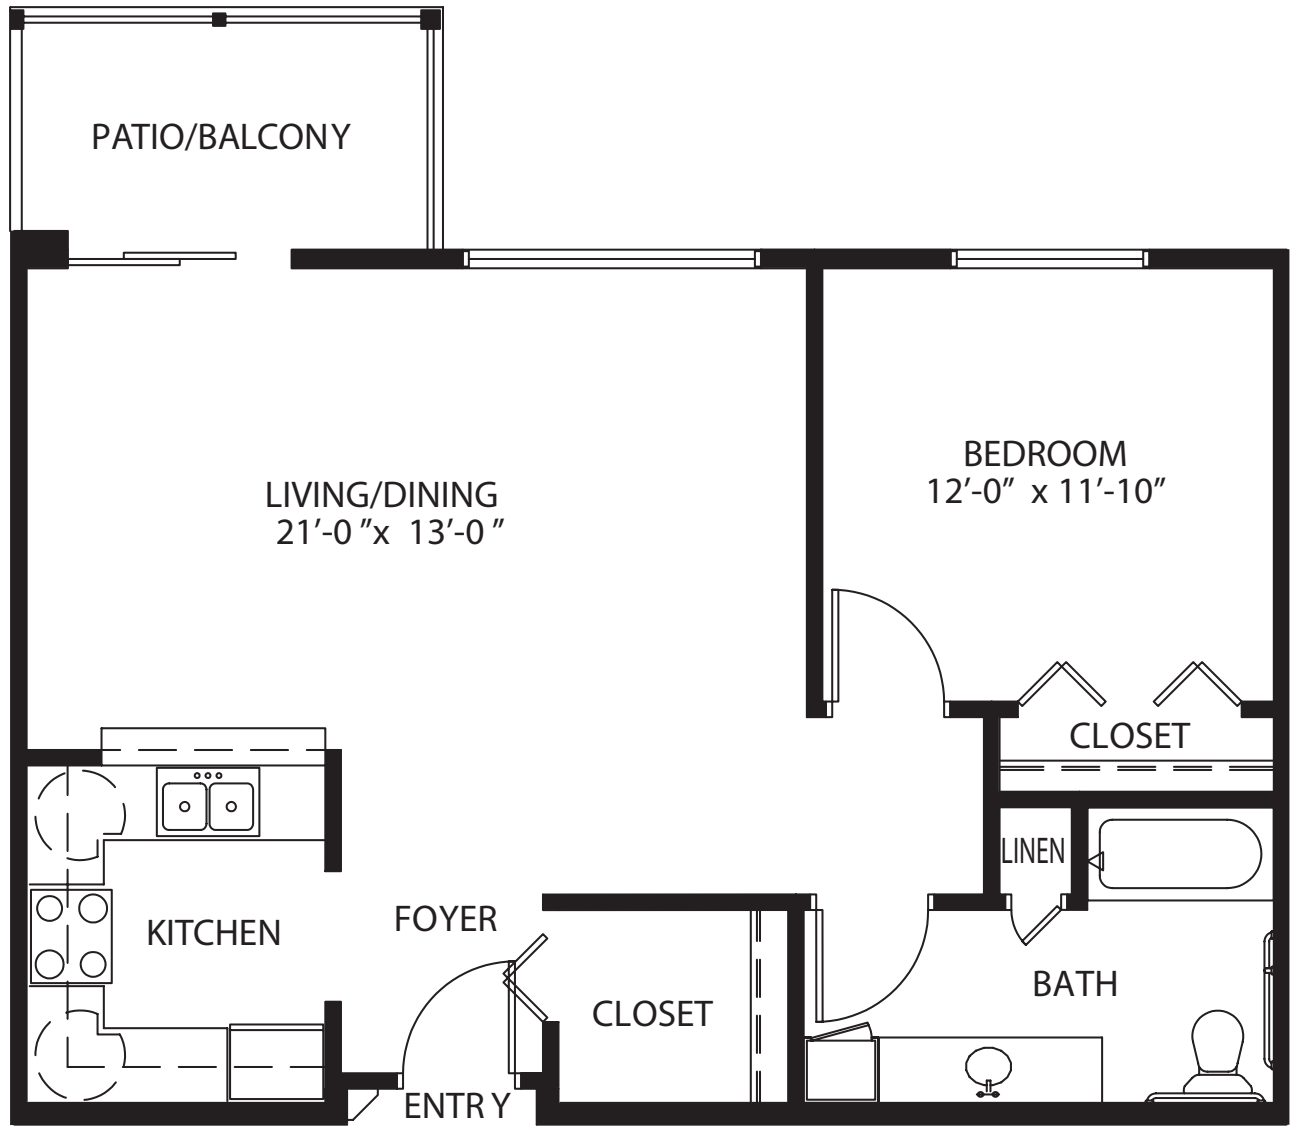

ONE BEDROOM DELUXE

811 Sq Ft.

TWO BEDROOM / 1.5 BATH

1,018 Sq Ft.

TWO BEDROOM / 1.5 BATH

1,068 square ft.

TWO BEDROOM DELUXE