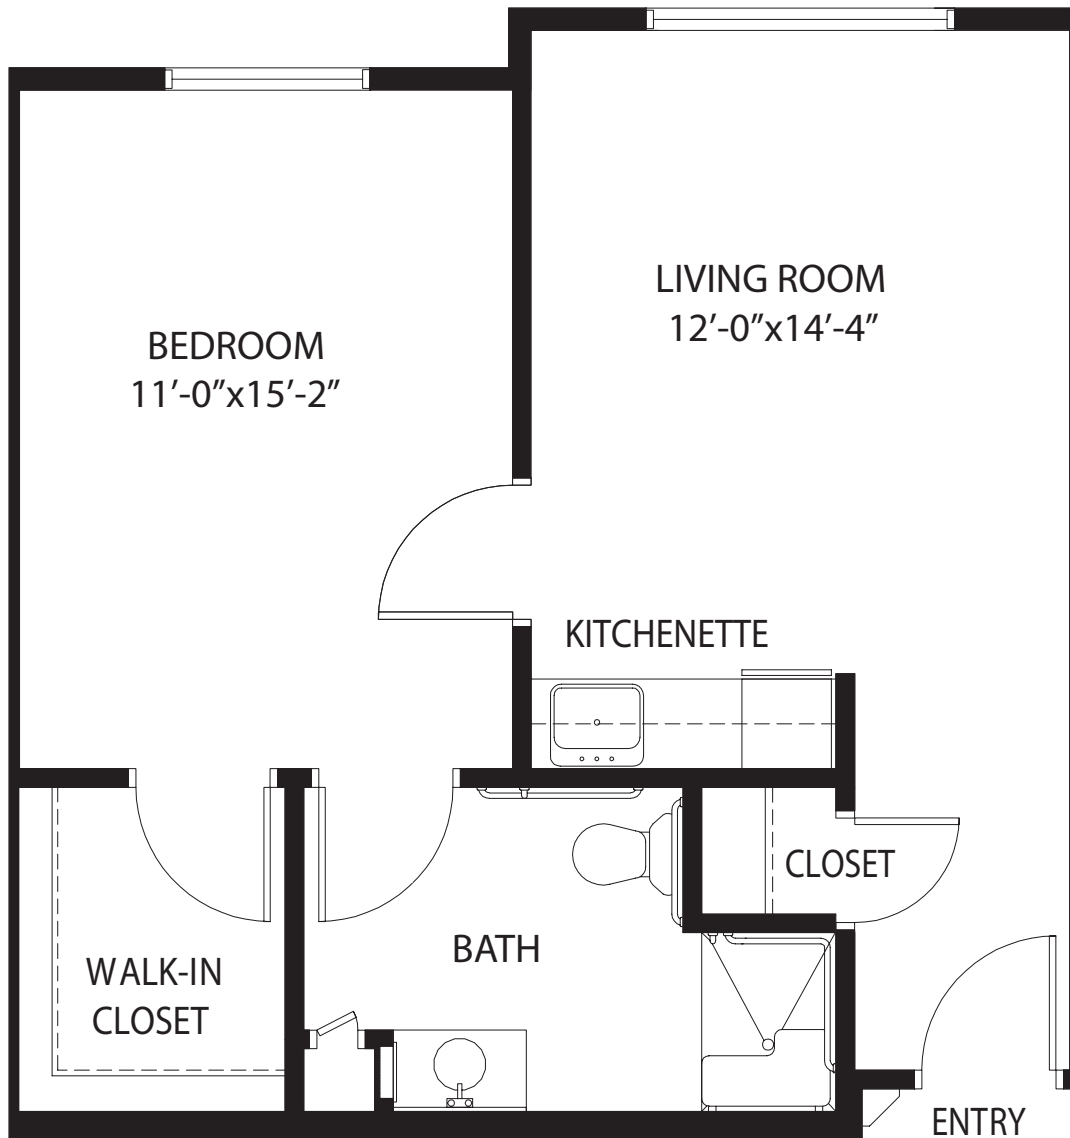

ONE BEDROOM / ONE BATH

548 Sq Ft.