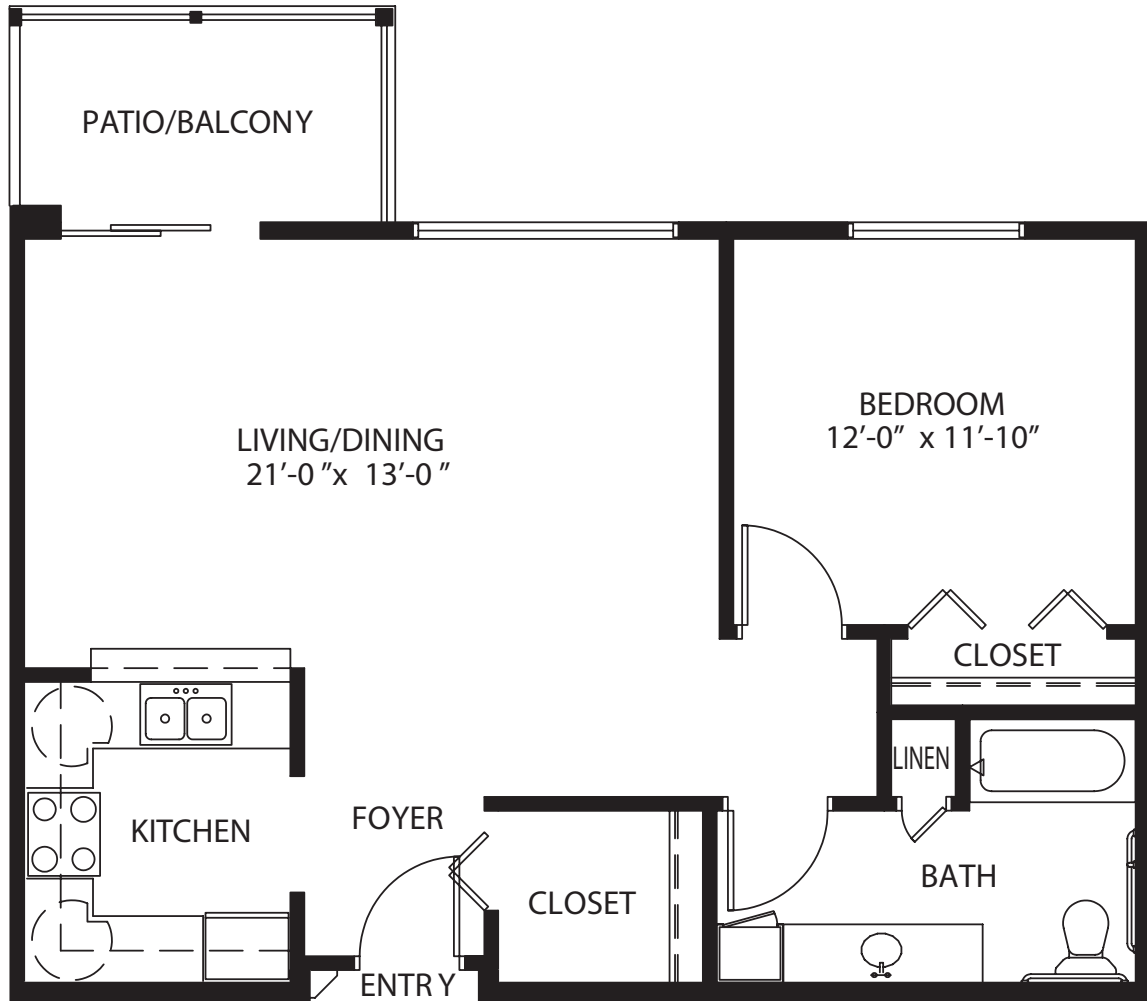

this is living!®

STUDIO

497 Sq Ft.

this is living!®

ONE BEDROOM / ONE BATH

548 Sq Ft.

this is living!®

ONE BEDROOM DELUXE

811 Sq Ft.

this is living!®

TWO BEDROOM / 1.5 BATH

1,018 Sq Ft.

this is living!®

TWO BEDROOM / 1.5 BATH

1,068 square ft.

this is living!

TWO BEDROOM DELUXE