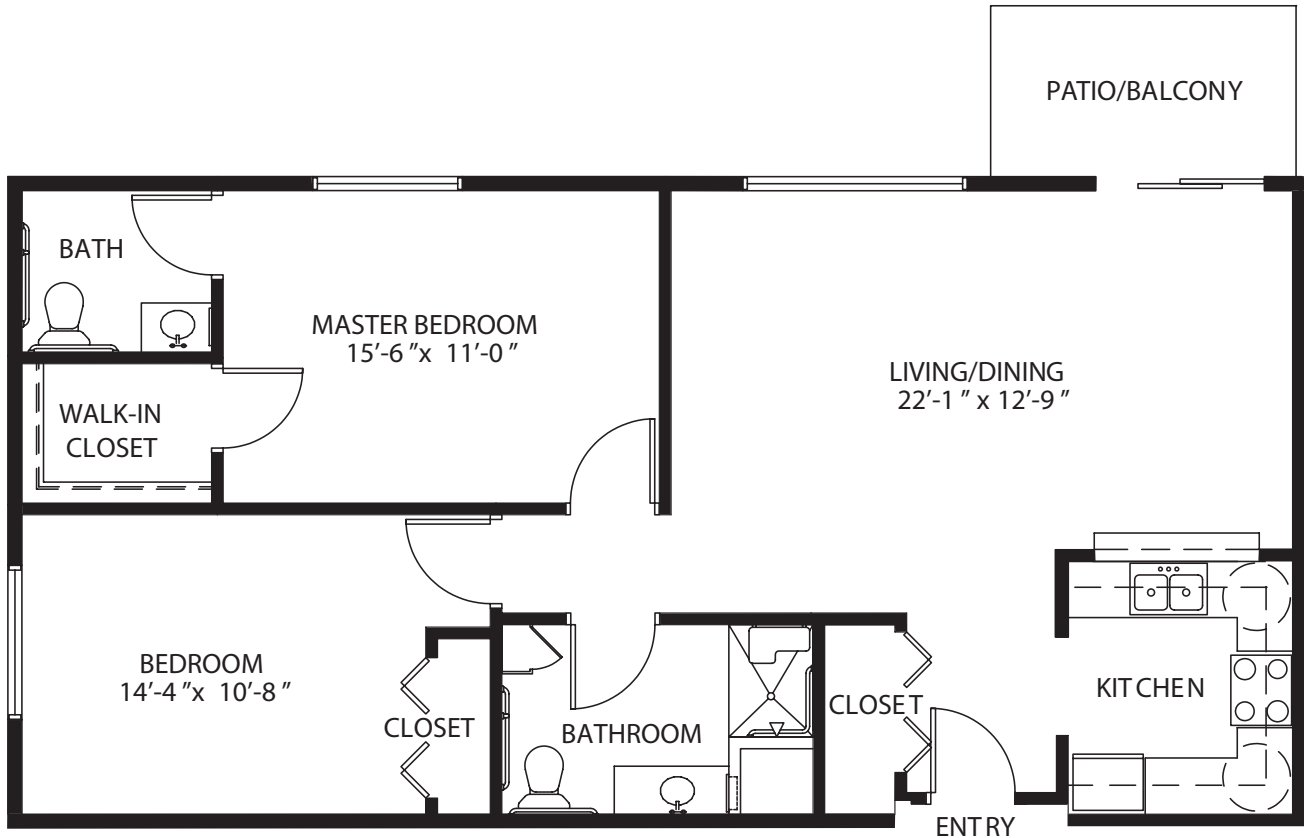

this is living!®

STUDIO

497 Sq Ft.

this is living!®

ONE BEDROOM / ONE BATH

548 Sq Ft.

this is living!®

ONE BEDROOM DELUXE

811 Sq Ft.

this is living!®

TWO BEDROOM / 1.5 BATH

1,018 Sq Ft.

this is living!®

TWO BEDROOM / 1.5 BATH

1,068 square ft.

this is living!

TWO BEDROOM DELUXE