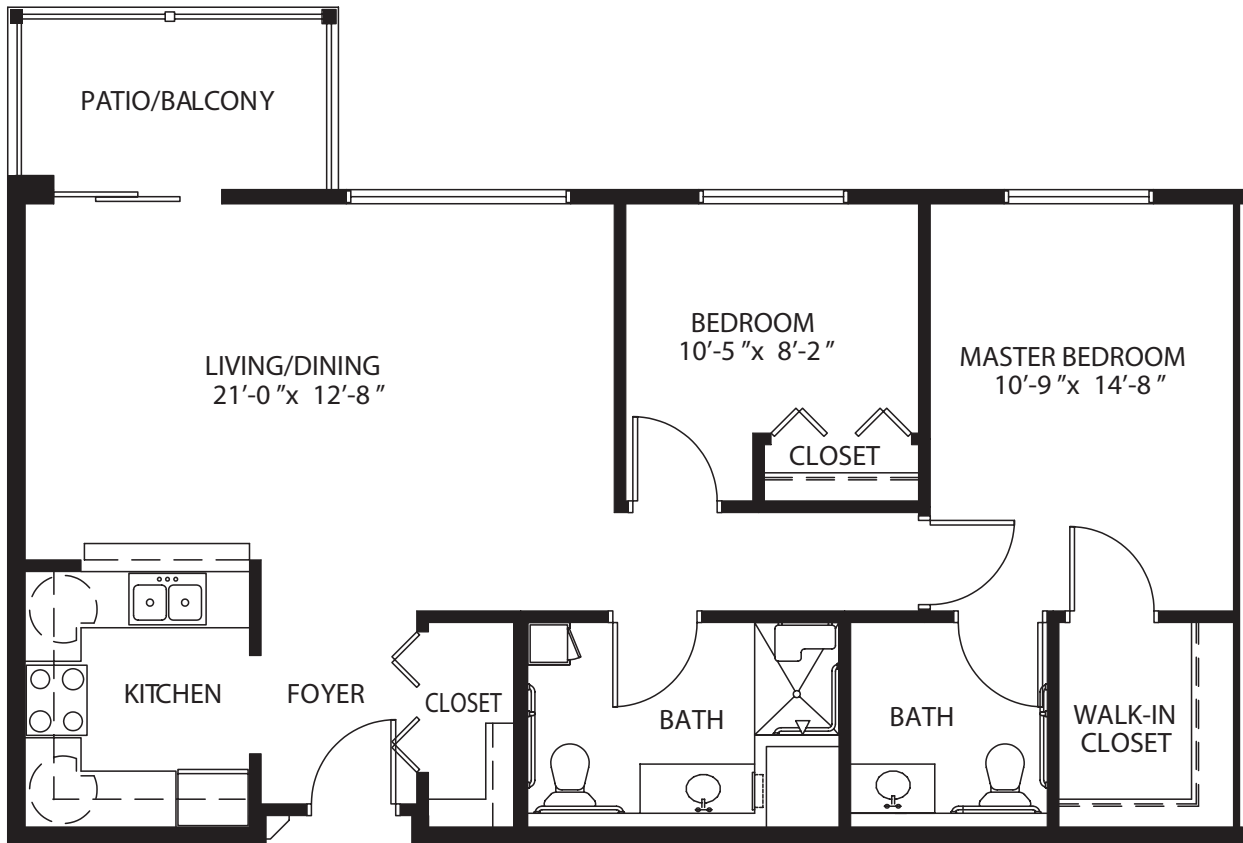

this is living!®

STUDIO

497 Sq Ft.

this is living!®

ONE BEDROOM / ONE BATH

548 Sq Ft.

this is living!®

ONE BEDROOM DELUXE

811 Sq Ft.

this is living!®

TWO BEDROOM / 1.5 BATH

1,018 Sq Ft.

this is living!®

TWO BEDROOM / 1.5 BATH

1,068 square ft.

this is living!

TWO BEDROOM DELUXE