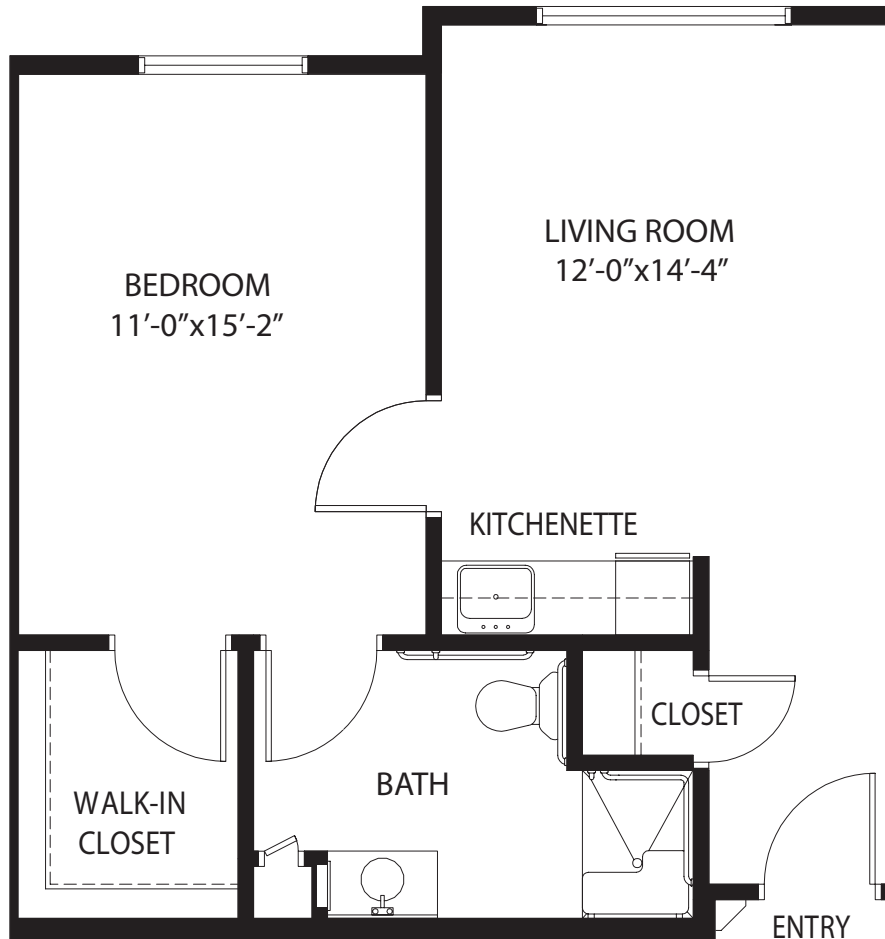

this is living!®

STUDIO

497 Sq Ft.

this is living!®

ONE BEDROOM / ONE BATH

548 Sq Ft.

this is living!®

ONE BEDROOM DELUXE

811 Sq Ft.

this is living!®

TWO BEDROOM / 1.5 BATH

1,018 Sq Ft.

this is living!®

TWO BEDROOM / 1.5 BATH

1,068 square ft.

this is living!

TWO BEDROOM DELUXE