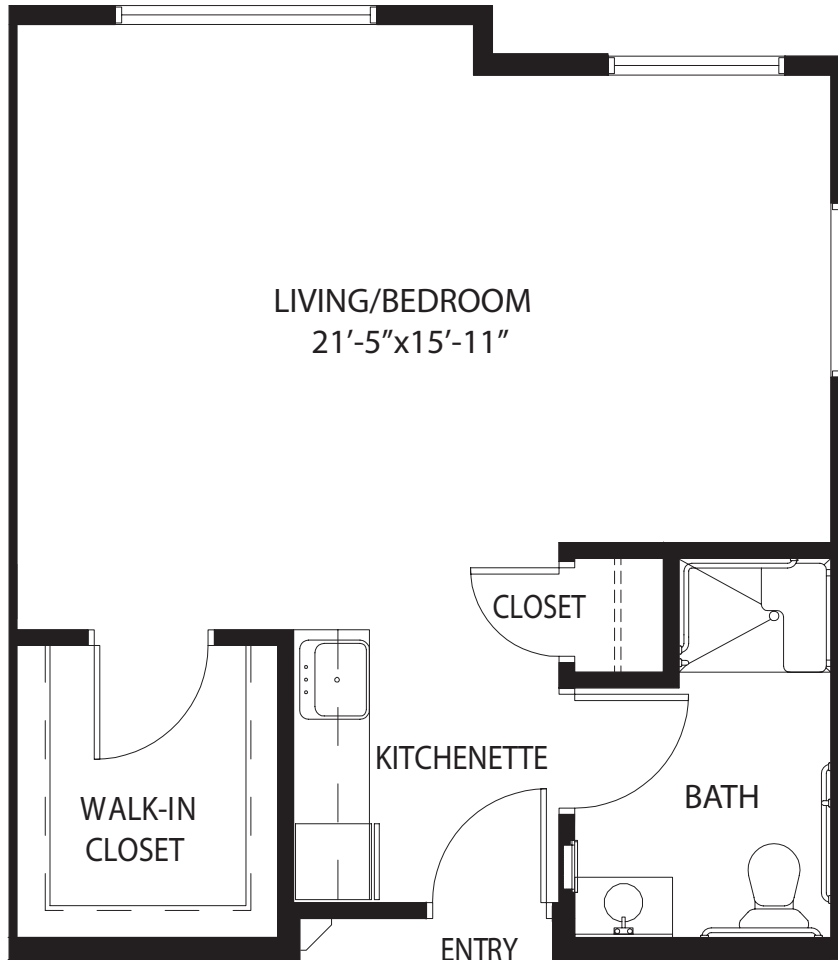

this is living!®

STUDIO

497 Sq Ft.

this is living!®

ONE BEDROOM / ONE BATH

548 Sq Ft.

this is living!®

ONE BEDROOM DELUXE

811 Sq Ft.

this is living!®

TWO BEDROOM / 1.5 BATH

1,018 Sq Ft.

this is living!®

TWO BEDROOM / 1.5 BATH

1,068 square ft.

this is living!

TWO BEDROOM DELUXE