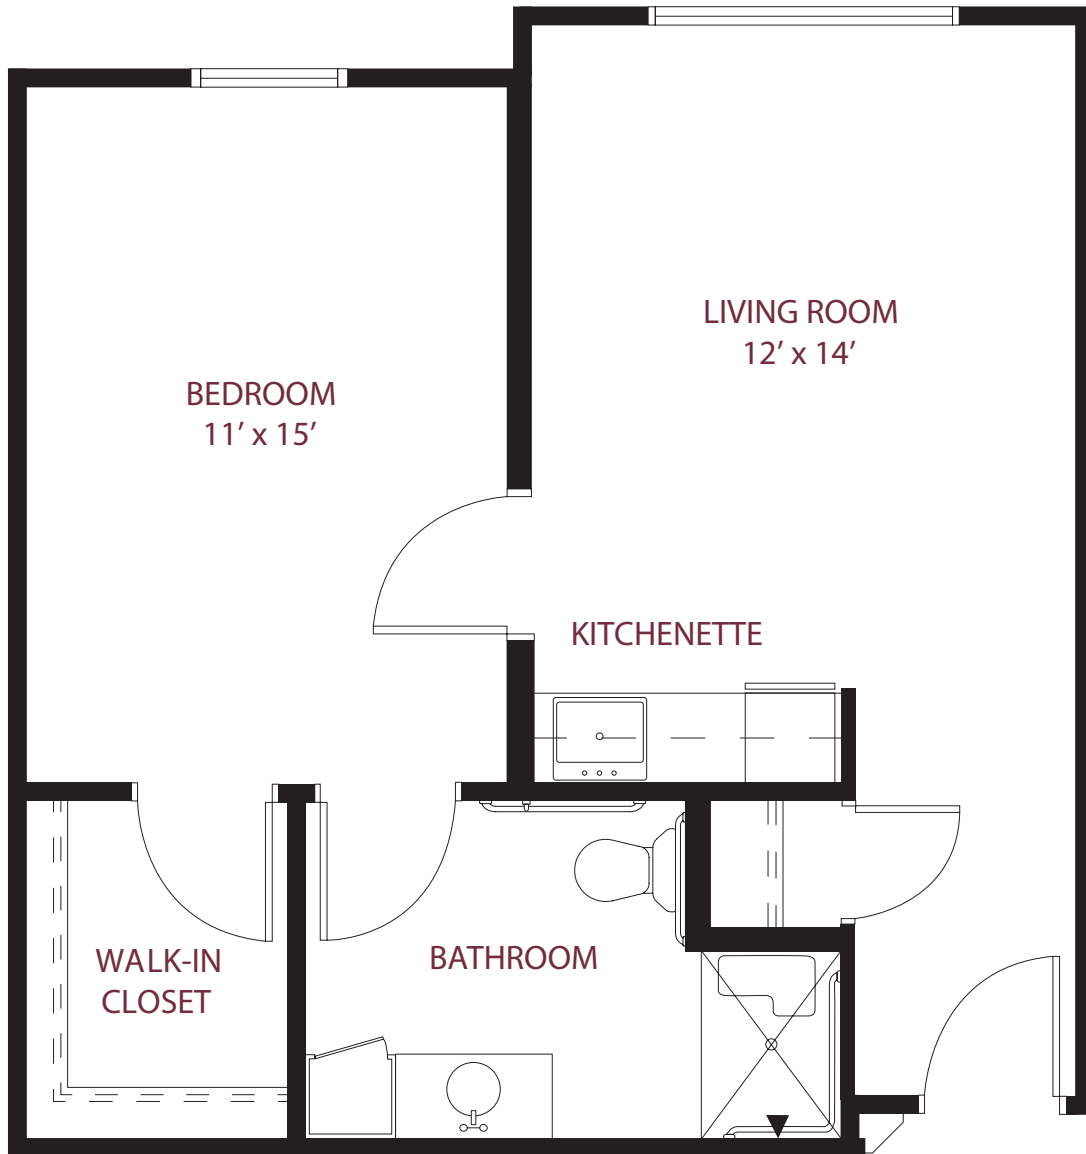

## *Assisted Living*

548 SQ. FT.

## *Assisted Living*

## *Assisted Living*

986 SQ. FT.