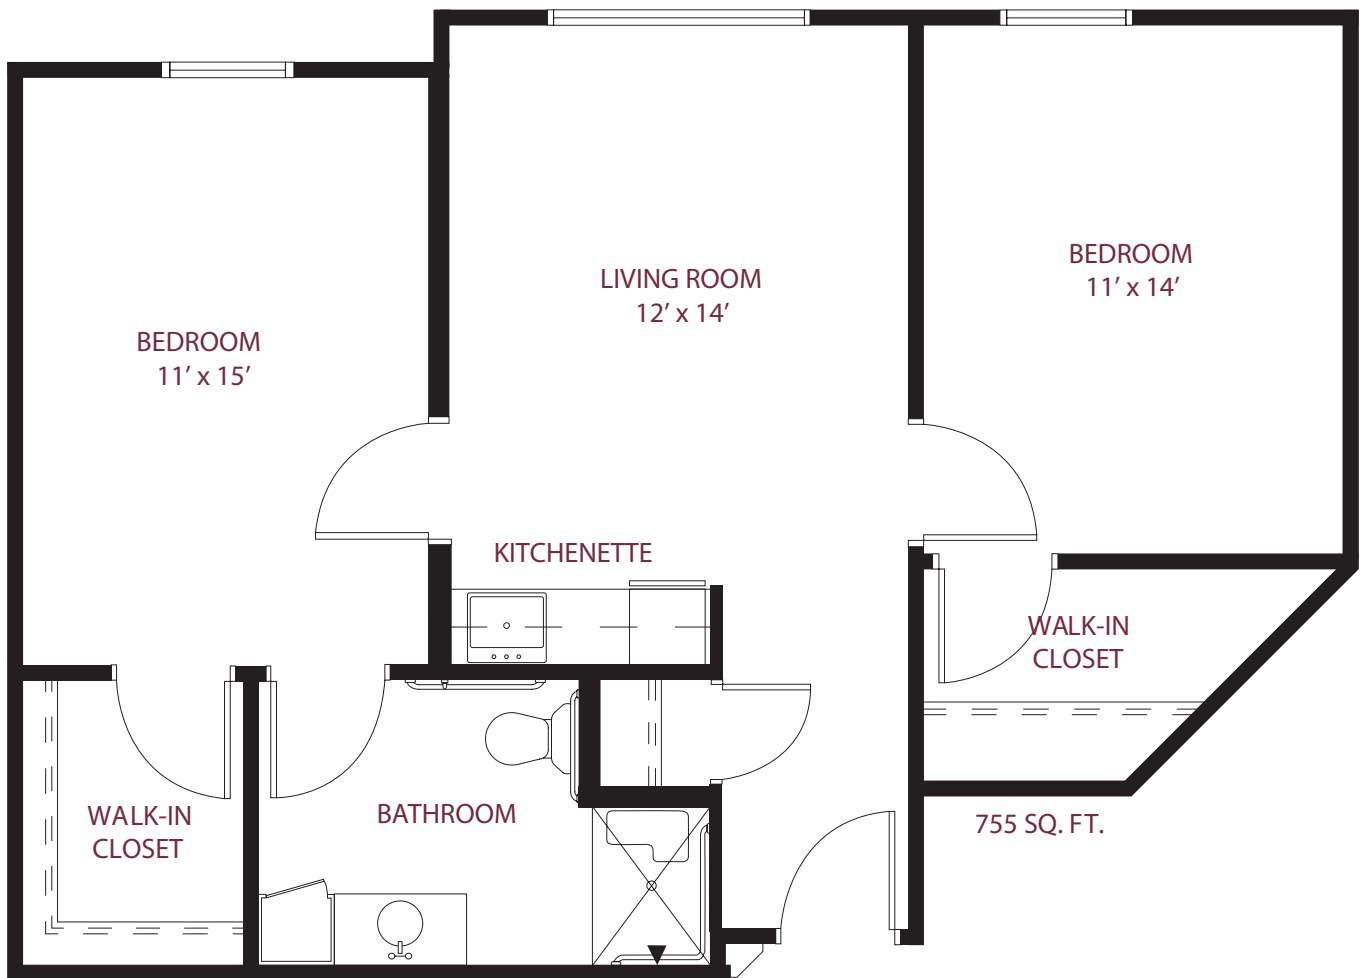

## *Assisted Living*

548 SQ. FT.

## *Assisted Living*

## *Assisted Living*

986 SQ. FT.