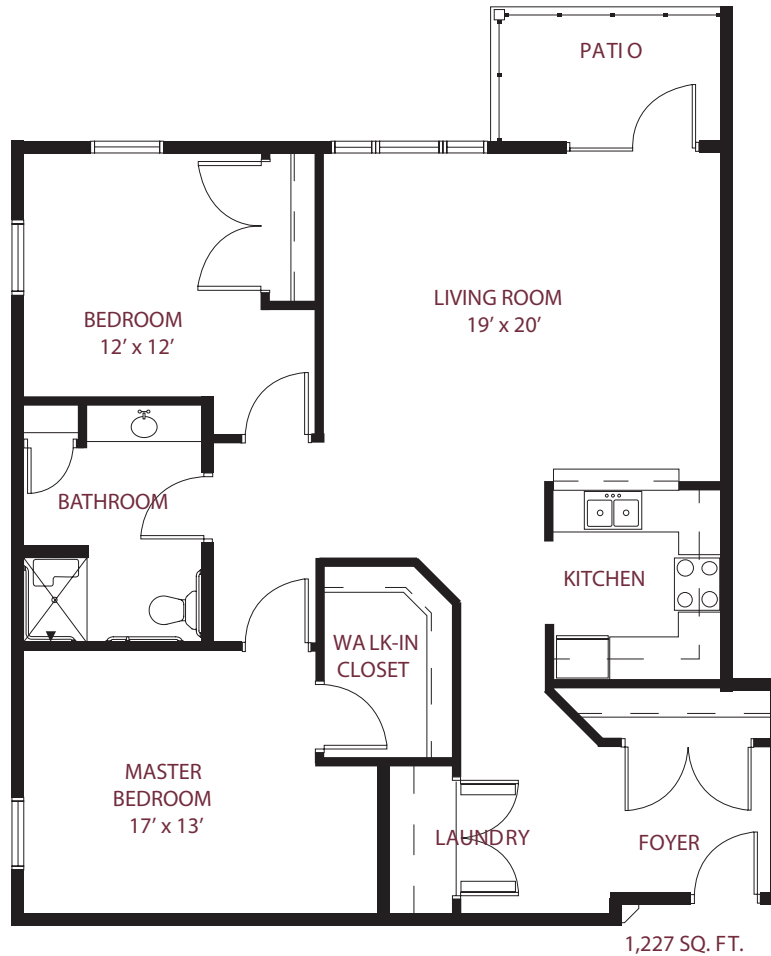

this is living!®

ONE BEDROOM/ONE BATH • UNIT B OR E (HANDICAP)

*Independent Living*

707 SQ. FT.

this is living!®

ONE BEDROOM/ONE BATH • UNIT B1

*Independent Living*

this is living!®

ONE BEDROOM/ONE BATH • UNIT G - VAULTED CEILING

*Independent Living*

this is living!®

ONE BEDROOM/ONE BATH • UNIT J

*Independent Living*

this is living!®

TWO BEDROOM/ONE BATH • UNIT C

*Independent Living*

936 SQ. FT.

this is living!®

**TWO BEDROOM/ONE BATH • UNIT D**

*Independent Living*

this is living!®

TWO BEDROOM/ONE BATH • UNIT A

*Independent Living*

this is living!®

TWO BEDROOM/ONE BATH • UNIT H

*Independent Living*

this is living!®

**TWO BEDROOM/TWO BATH EXECUTIVE SUITE • UNIT K**

*Independent Living*