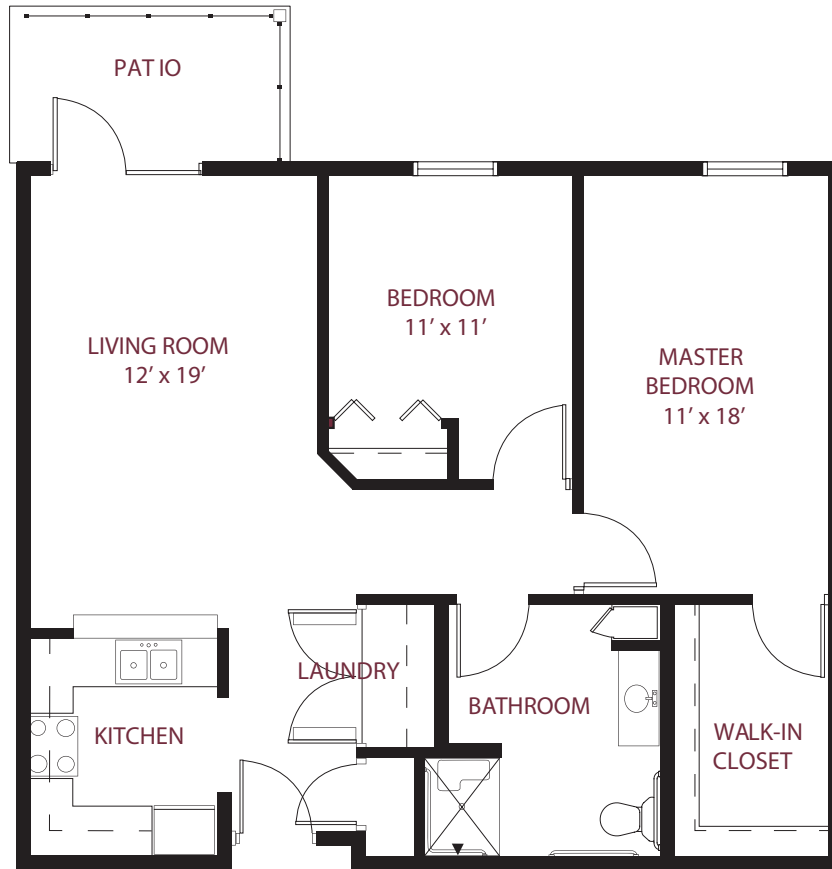

this is living!®

ONE BEDROOM/ONE BATH • UNIT B OR E (HANDICAP)

*Independent Living*

707 SQ. FT.

this is living!®

ONE BEDROOM/ONE BATH • UNIT B1

*Independent Living*

this is living!®

ONE BEDROOM/ONE BATH • UNIT G - VAULTED CEILING

*Independent Living*

this is living!®

ONE BEDROOM/ONE BATH • UNIT J

*Independent Living*

this is living!®

TWO BEDROOM/ONE BATH • UNIT C

*Independent Living*

936 SQ. FT.

this is living!®

**TWO BEDROOM/ONE BATH • UNIT D**

*Independent Living*

this is living!®

TWO BEDROOM/ONE BATH • UNIT A

*Independent Living*

this is living!®

TWO BEDROOM/ONE BATH • UNIT H

*Independent Living*

this is living!®

**TWO BEDROOM/TWO BATH EXECUTIVE SUITE • UNIT K**

*Independent Living*