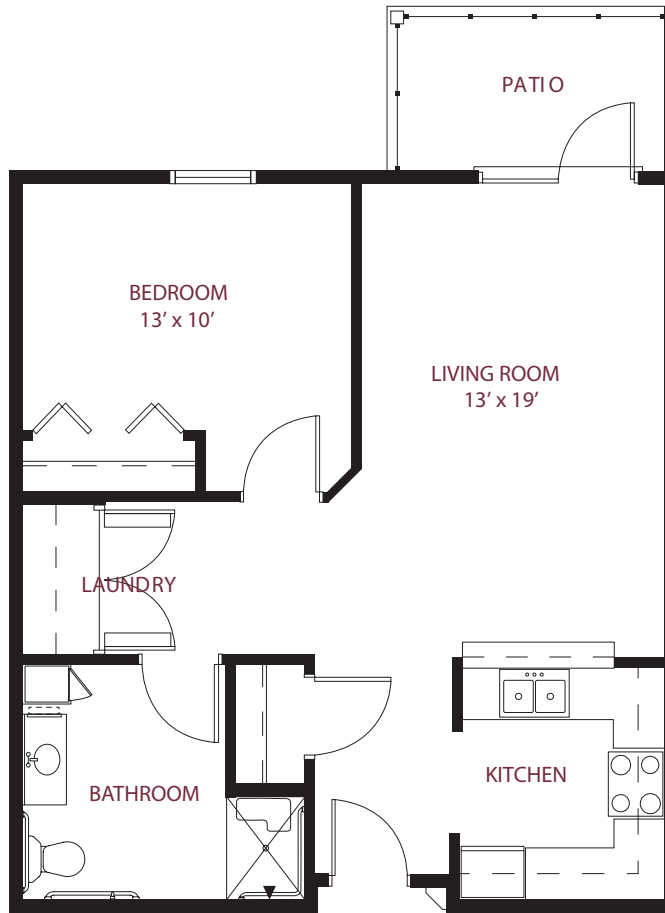

this is living!®

ONE BEDROOM/ONE BATH • UNIT B OR E (HANDICAP)

*Independent Living*

707 SQ. FT.

this is living!®

ONE BEDROOM/ONE BATH • UNIT B1

*Independent Living*

this is living!®

ONE BEDROOM/ONE BATH • UNIT G - VAULTED CEILING

*Independent Living*

this is living!®

ONE BEDROOM/ONE BATH • UNIT J

*Independent Living*

this is living!®

TWO BEDROOM/ONE BATH • UNIT C

*Independent Living*

936 SQ. FT.

this is living!®

**TWO BEDROOM/ONE BATH • UNIT D**

*Independent Living*

this is living!®

TWO BEDROOM/ONE BATH • UNIT A

*Independent Living*

this is living!®

TWO BEDROOM/ONE BATH • UNIT H

*Independent Living*

this is living!®

**TWO BEDROOM/TWO BATH EXECUTIVE SUITE • UNIT K**

*Independent Living*