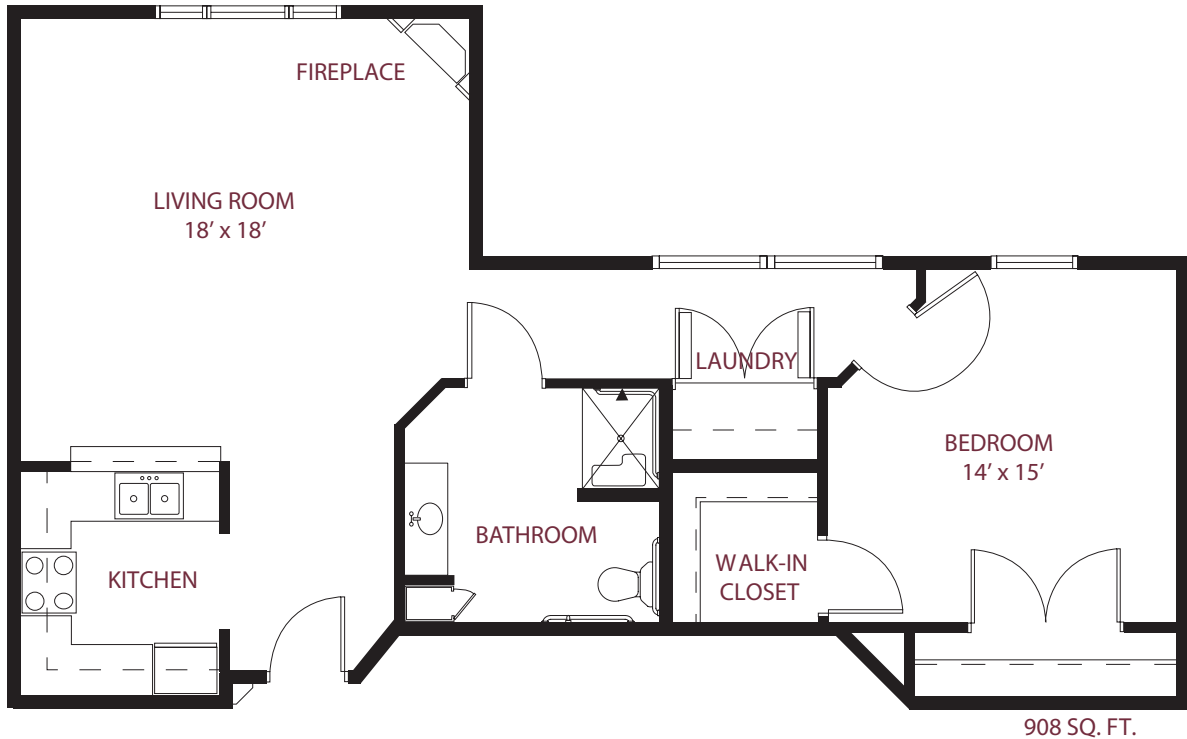

this is living!®

ONE BEDROOM/ONE BATH • UNIT B OR E (HANDICAP)

*Independent Living*

707 SQ. FT.

this is living!®

ONE BEDROOM/ONE BATH • UNIT B1

*Independent Living*

this is living!®

ONE BEDROOM/ONE BATH • UNIT G - VAULTED CEILING

*Independent Living*

this is living!®

ONE BEDROOM/ONE BATH • UNIT J

*Independent Living*

this is living!®

TWO BEDROOM/ONE BATH • UNIT C

*Independent Living*

936 SQ. FT.

this is living!®

**TWO BEDROOM/ONE BATH • UNIT D**

*Independent Living*

this is living!®

TWO BEDROOM/ONE BATH • UNIT A

*Independent Living*

this is living!®

TWO BEDROOM/ONE BATH • UNIT H

*Independent Living*

this is living!®

**TWO BEDROOM/TWO BATH EXECUTIVE SUITE • UNIT K**

*Independent Living*