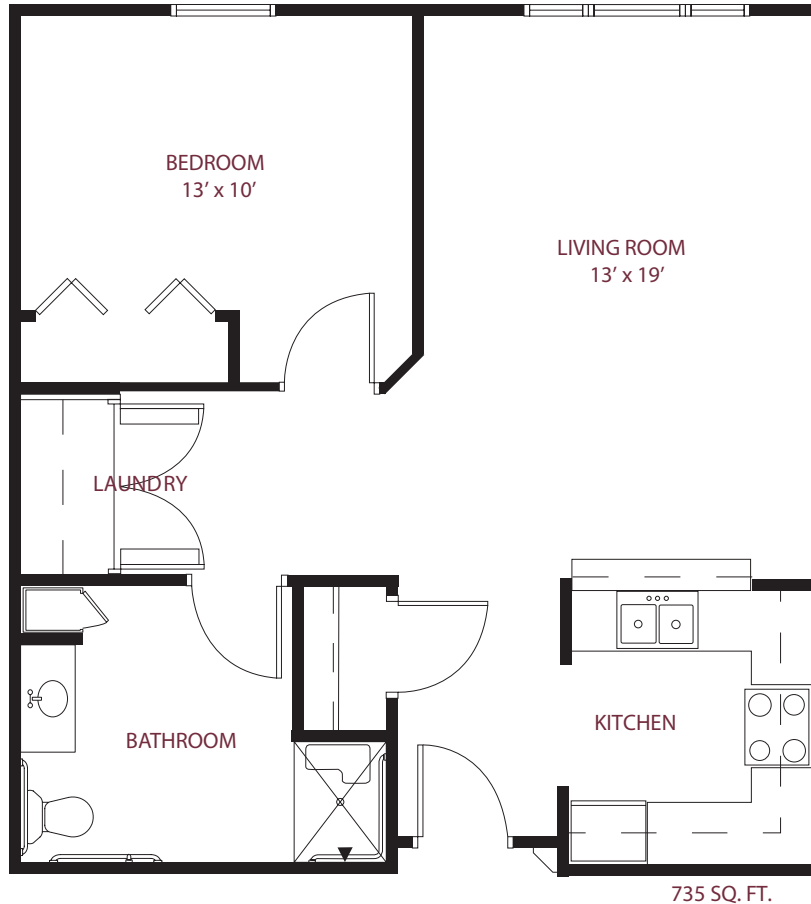

this is living!®

ONE BEDROOM/ONE BATH • UNIT B OR E (HANDICAP)

*Independent Living*

707 SQ. FT.

this is living!®

ONE BEDROOM/ONE BATH • UNIT B1

*Independent Living*

this is living!®

ONE BEDROOM/ONE BATH • UNIT G - VAULTED CEILING

*Independent Living*

this is living!®

ONE BEDROOM/ONE BATH • UNIT J

*Independent Living*

this is living!®

TWO BEDROOM/ONE BATH • UNIT C

*Independent Living*

936 SQ. FT.

this is living!®

**TWO BEDROOM/ONE BATH • UNIT D**

*Independent Living*

this is living!®

TWO BEDROOM/ONE BATH • UNIT A

*Independent Living*

this is living!®

TWO BEDROOM/ONE BATH • UNIT H

*Independent Living*

this is living!®

**TWO BEDROOM/TWO BATH EXECUTIVE SUITE • UNIT K**

*Independent Living*