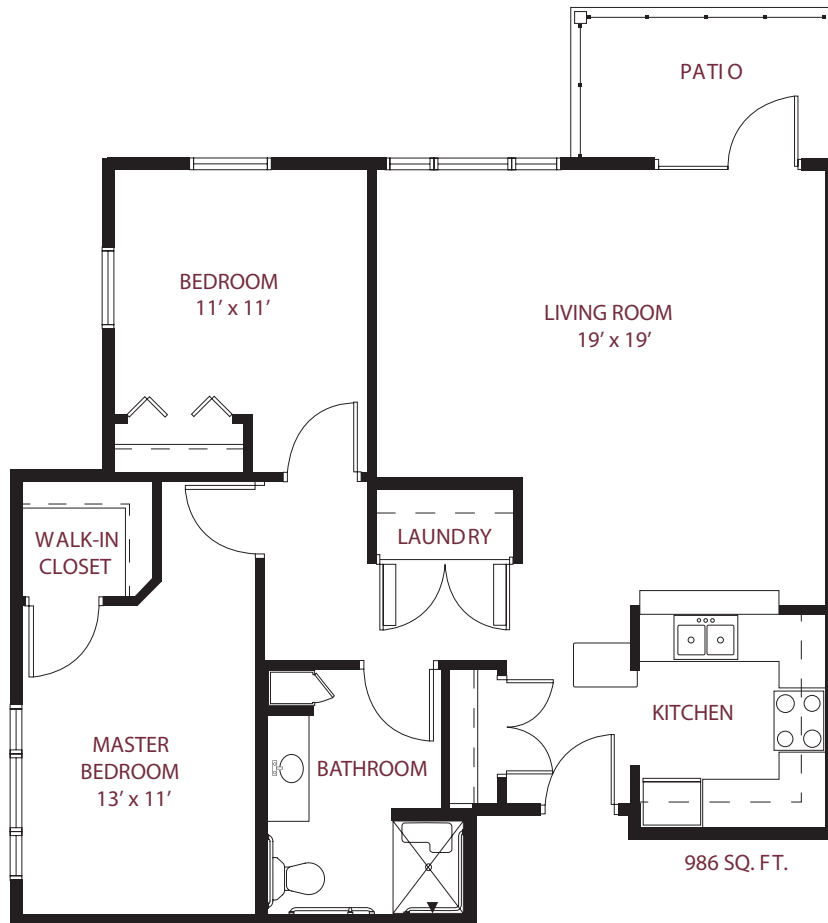

this is living!®

ONE BEDROOM/ONE BATH • UNIT B OR E (HANDICAP)

*Independent Living*

707 SQ. FT.

this is living!®

ONE BEDROOM/ONE BATH • UNIT B1

*Independent Living*

this is living!®

ONE BEDROOM/ONE BATH • UNIT G - VAULTED CEILING

*Independent Living*

this is living!®

ONE BEDROOM/ONE BATH • UNIT J

*Independent Living*

this is living!®

TWO BEDROOM/ONE BATH • UNIT C

*Independent Living*

936 SQ. FT.

this is living!®

**TWO BEDROOM/ONE BATH • UNIT D**

*Independent Living*

this is living!®

TWO BEDROOM/ONE BATH • UNIT A

*Independent Living*

this is living!®

TWO BEDROOM/ONE BATH • UNIT H

*Independent Living*

this is living!®

**TWO BEDROOM/TWO BATH EXECUTIVE SUITE • UNIT K**

*Independent Living*