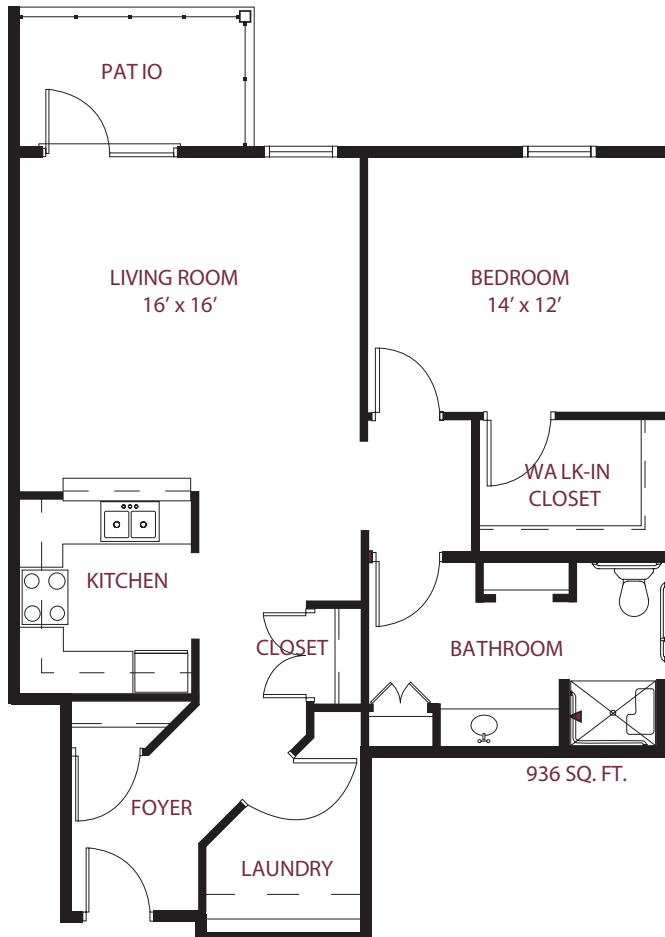

this is living!®

ONE BEDROOM/ONE BATH • UNIT B OR E (HANDICAP)

*Independent Living*

707 SQ. FT.

this is living!®

ONE BEDROOM/ONE BATH • UNIT B1

*Independent Living*

this is living!®

ONE BEDROOM/ONE BATH • UNIT G - VAULTED CEILING

*Independent Living*

this is living!®

ONE BEDROOM/ONE BATH • UNIT J

*Independent Living*

this is living!®

TWO BEDROOM/ONE BATH • UNIT C

*Independent Living*

936 SQ. FT.

this is living!®

**TWO BEDROOM/ONE BATH • UNIT D**

*Independent Living*

this is living!®

TWO BEDROOM/ONE BATH • UNIT A

*Independent Living*

this is living!®

TWO BEDROOM/ONE BATH • UNIT H

*Independent Living*

this is living!®

**TWO BEDROOM/TWO BATH EXECUTIVE SUITE • UNIT K**

*Independent Living*