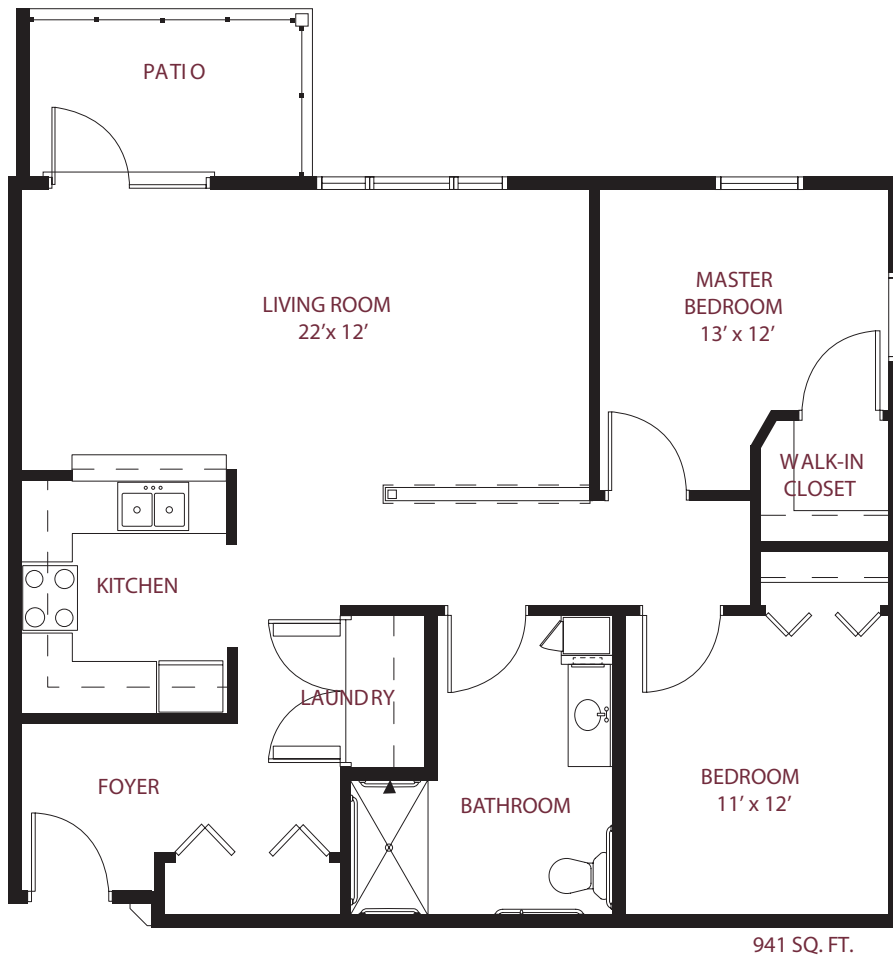

this is living!®

ONE BEDROOM/ONE BATH • UNIT B OR E (HANDICAP)

*Independent Living*

707 SQ. FT.

this is living!®

ONE BEDROOM/ONE BATH • UNIT B1

*Independent Living*

this is living!®

ONE BEDROOM/ONE BATH • UNIT G - VAULTED CEILING

*Independent Living*

this is living!®

ONE BEDROOM/ONE BATH • UNIT J

*Independent Living*

this is living!®

TWO BEDROOM/ONE BATH • UNIT C

*Independent Living*

936 SQ. FT.

this is living!®

**TWO BEDROOM/ONE BATH • UNIT D**

*Independent Living*

this is living!®

TWO BEDROOM/ONE BATH • UNIT A

*Independent Living*

this is living!®

TWO BEDROOM/ONE BATH • UNIT H

*Independent Living*

this is living!®

**TWO BEDROOM/TWO BATH EXECUTIVE SUITE • UNIT K**

*Independent Living*