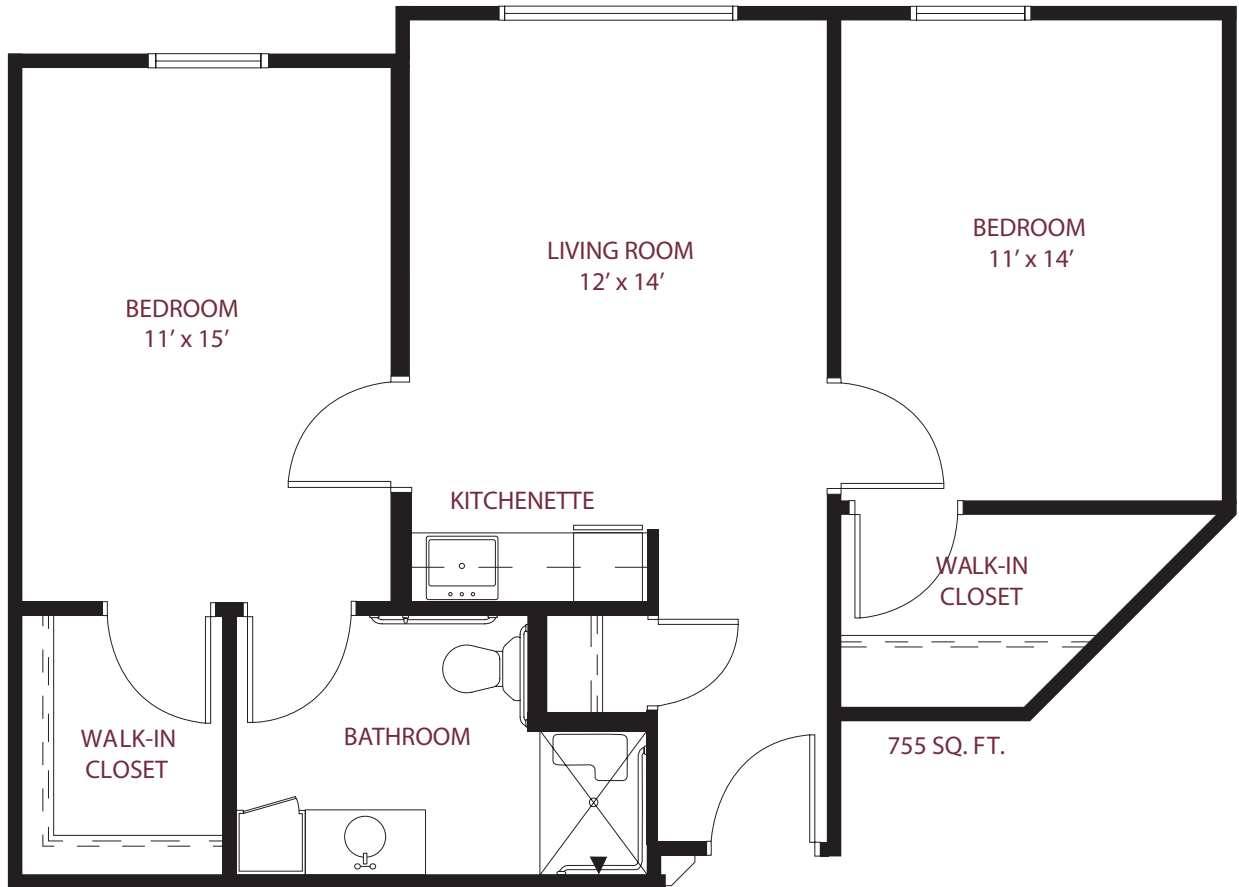

this is living!®

ONE BEDROOM / ONE BATH • UNIT F

*Assisted Living*

548 SQ. FT.

this is living!®

TWO BEDROOM/ONE BATH • UNIT F1

*Assisted Living*

this is living!®

TWO BEDROOM/ONE BATH • UNIT F2

*Assisted Living*

986 SQ. FT.