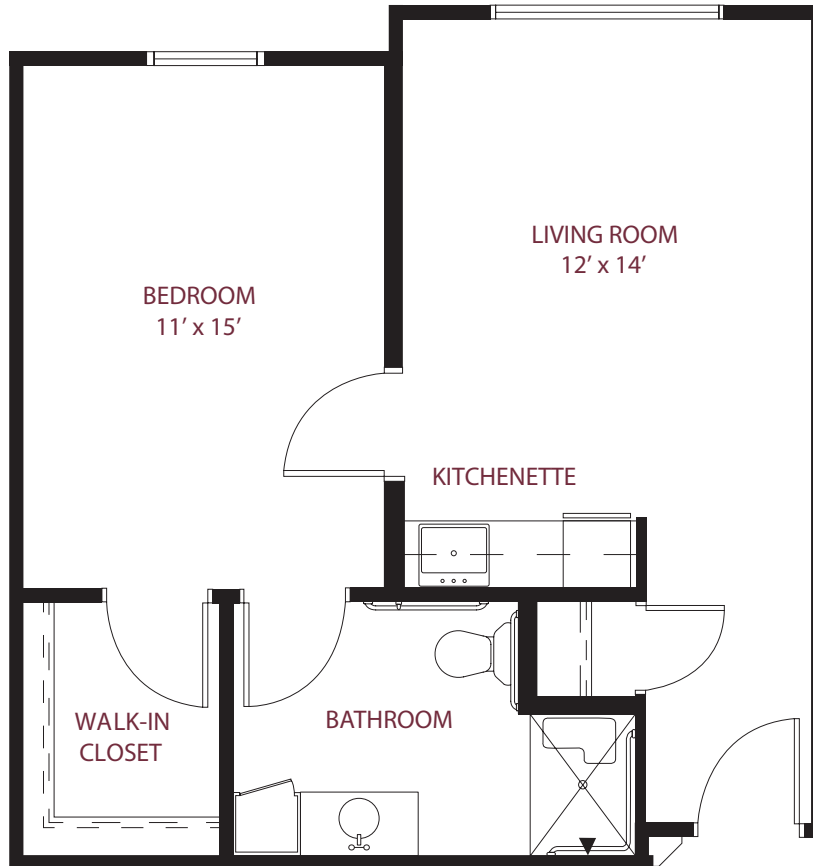

this is living!®

ONE BEDROOM / ONE BATH • UNIT F

*Assisted Living*

548 SQ. FT.

this is living!®

TWO BEDROOM/ONE BATH • UNIT F1

*Assisted Living*

this is living!®

TWO BEDROOM/ONE BATH • UNIT F2

*Assisted Living*

986 SQ. FT.