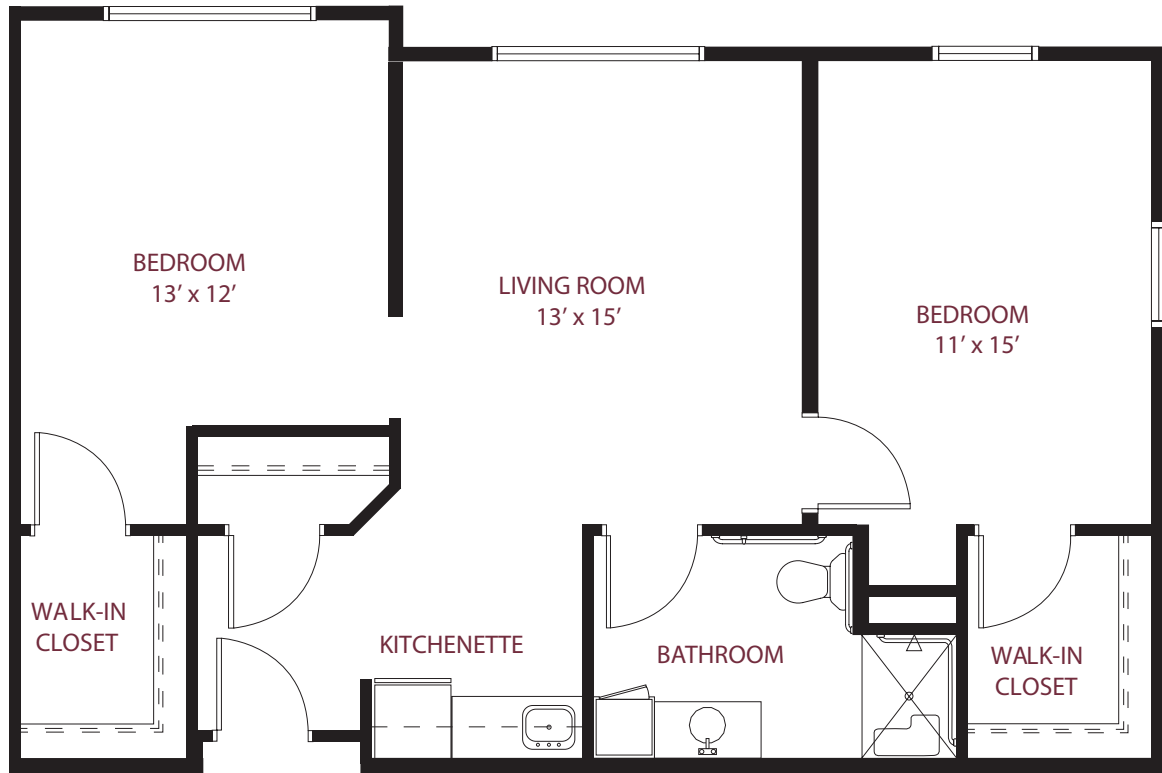

this is living!®

ONE BEDROOM / ONE BATH • UNIT F

*Assisted Living*

548 SQ. FT.

this is living!®

TWO BEDROOM/ONE BATH • UNIT F1

*Assisted Living*

this is living!®

TWO BEDROOM/ONE BATH • UNIT F2

*Assisted Living*

986 SQ. FT.