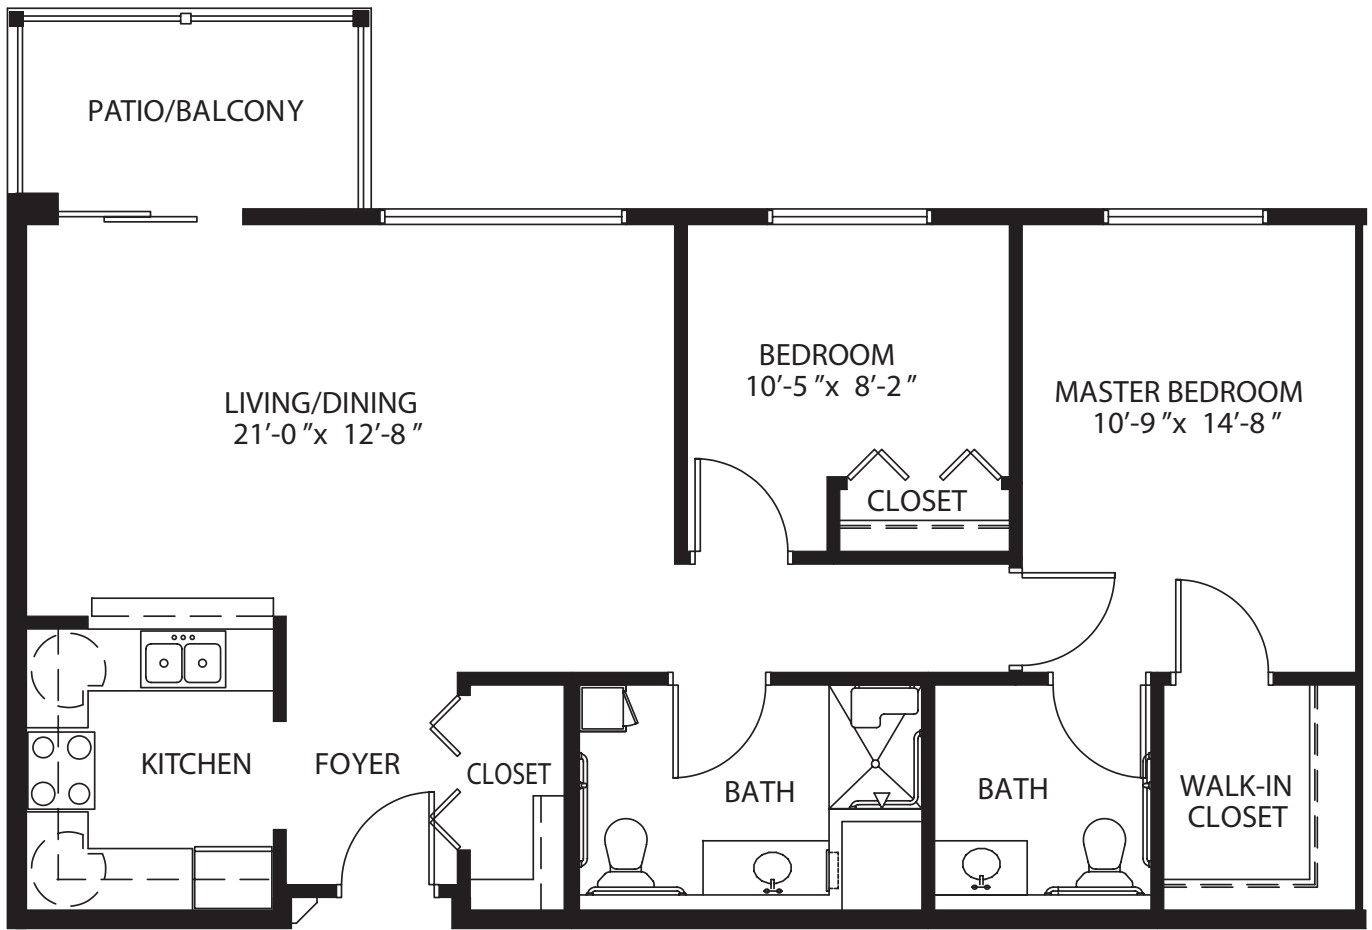

ONE BEDROOM DELUXE

811 Sq Ft.

TWO BEDROOM / 1.5 BATH

1,018 Sq Ft.

TWO BEDROOM / 1.5 BATH

1,068 square ft.

TWO BEDROOM DELUXE