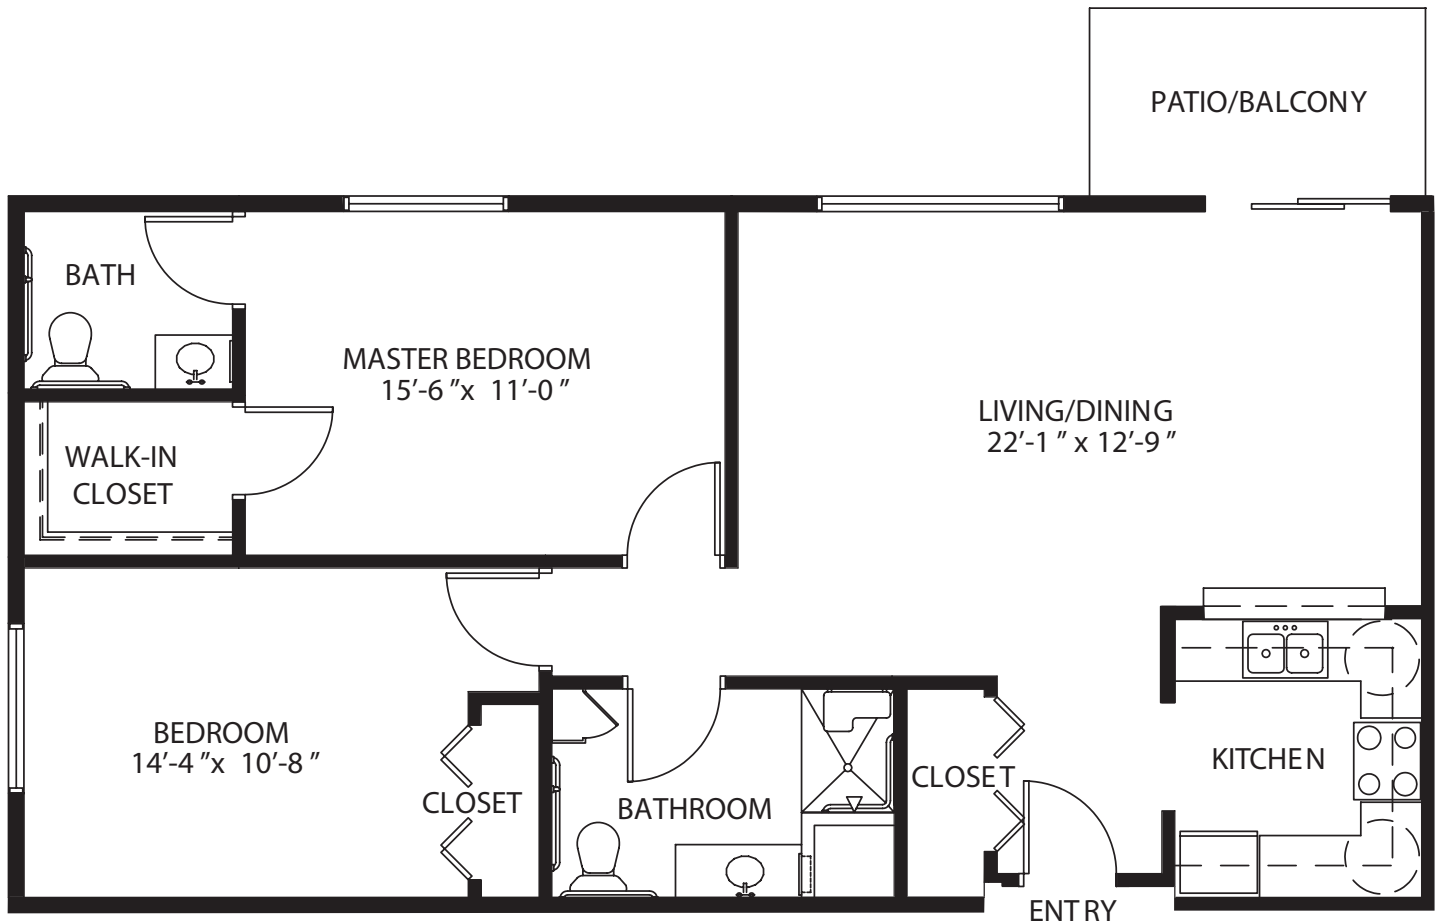

ONE BEDROOM DELUXE

811 Sq Ft.

TWO BEDROOM / 1.5 BATH

1,018 Sq Ft.

TWO BEDROOM / 1.5 BATH

1,068 square ft.

TWO BEDROOM DELUXE