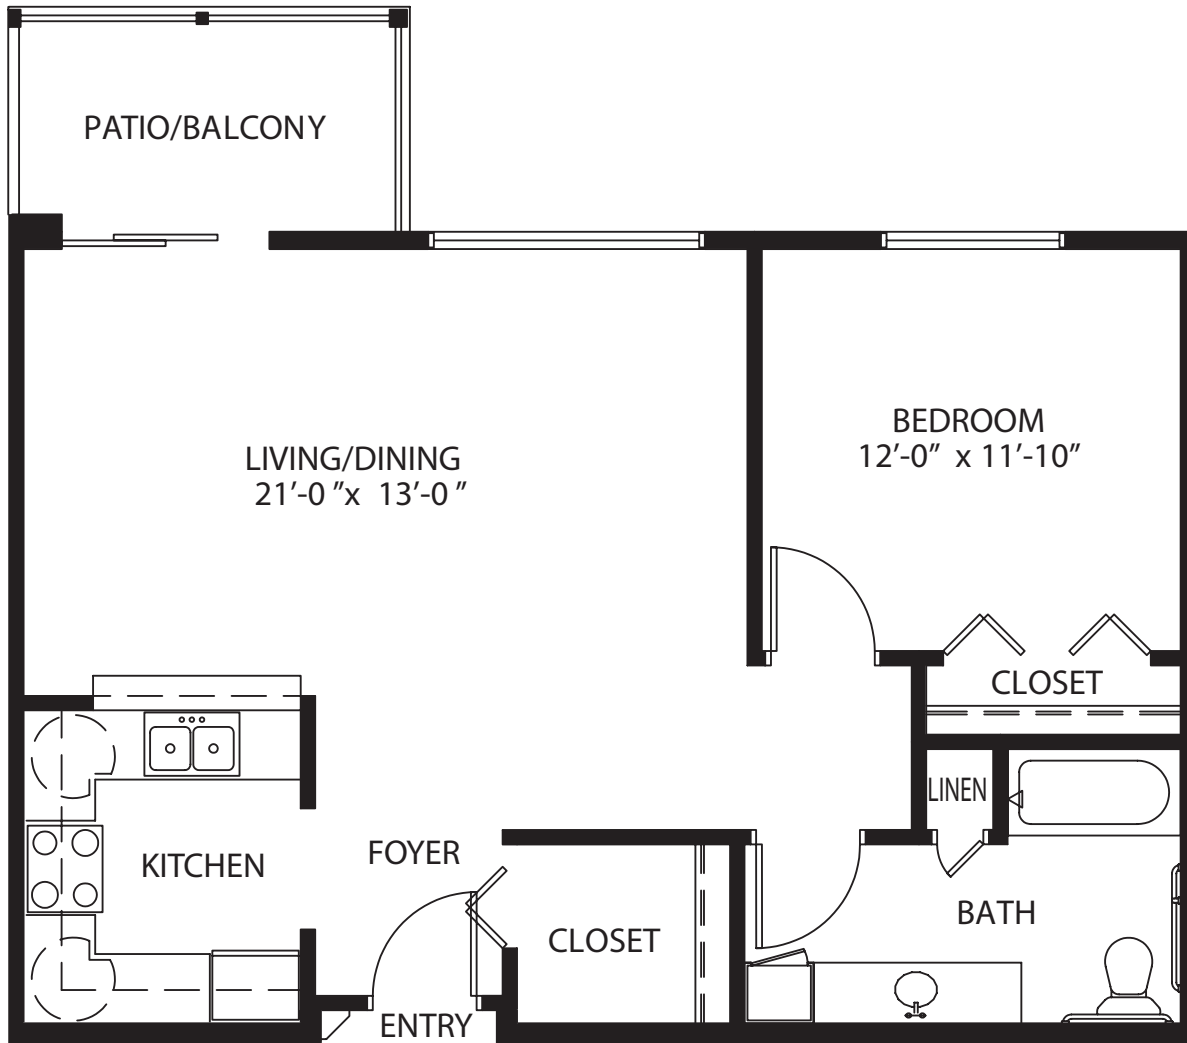

ONE BEDROOM DELUXE

811 Sq Ft.

TWO BEDROOM / 1.5 BATH

1,018 Sq Ft.

TWO BEDROOM / 1.5 BATH

1,068 square ft.

TWO BEDROOM DELUXE