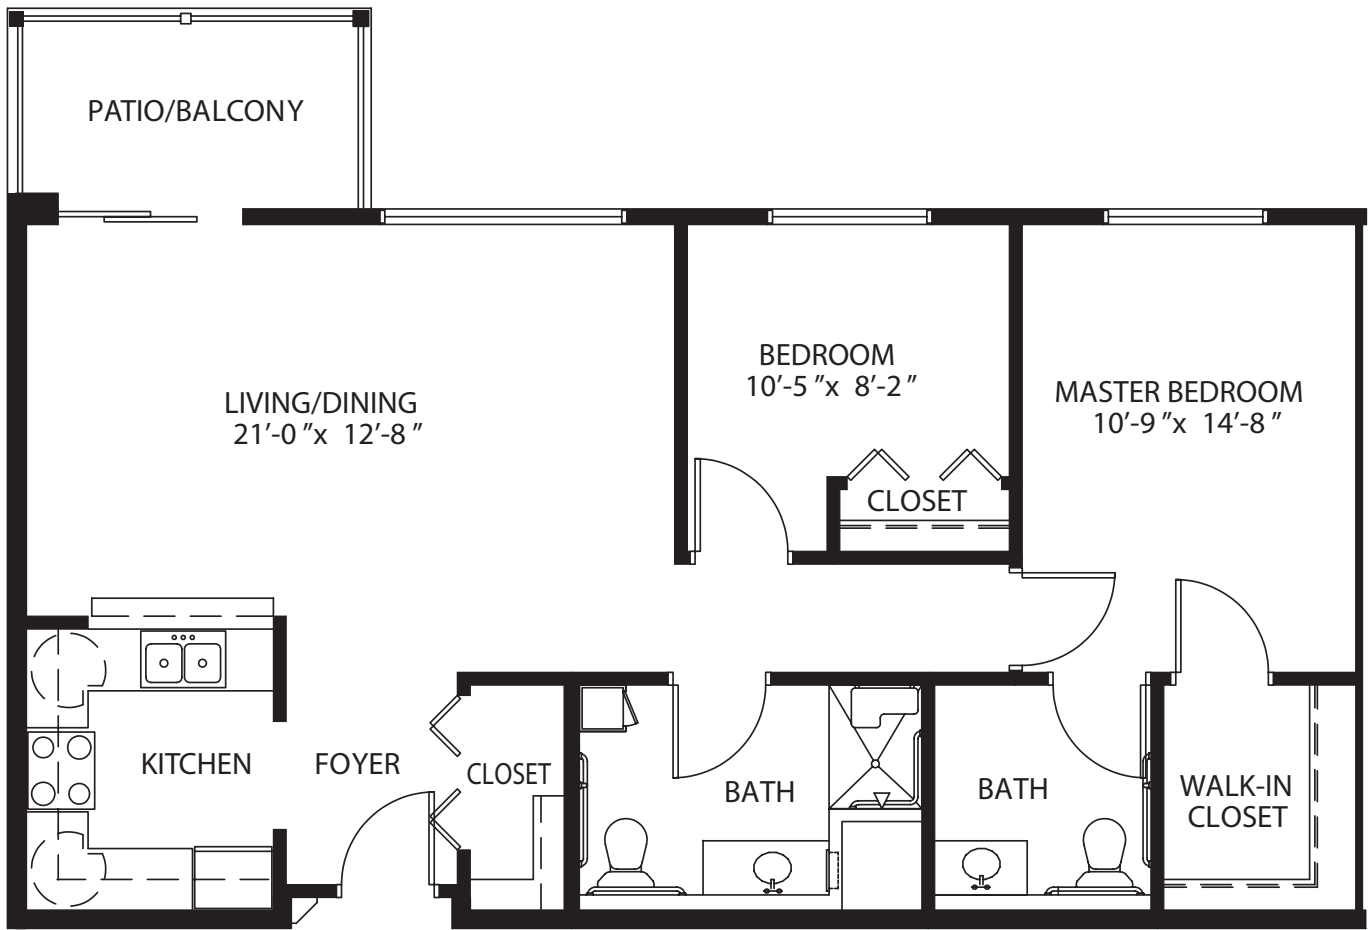

ONE BEDROOM / ONE BATH

548 Sq Ft.

ONE BEDROOM DELUXE

811 Sq Ft.

TWO BEDROOM / 1.5 BATH

1,018 Sq Ft.

TWO BEDROOM / 1.5 BATH

1,068 square ft.

TWO BEDROOM DELUXE