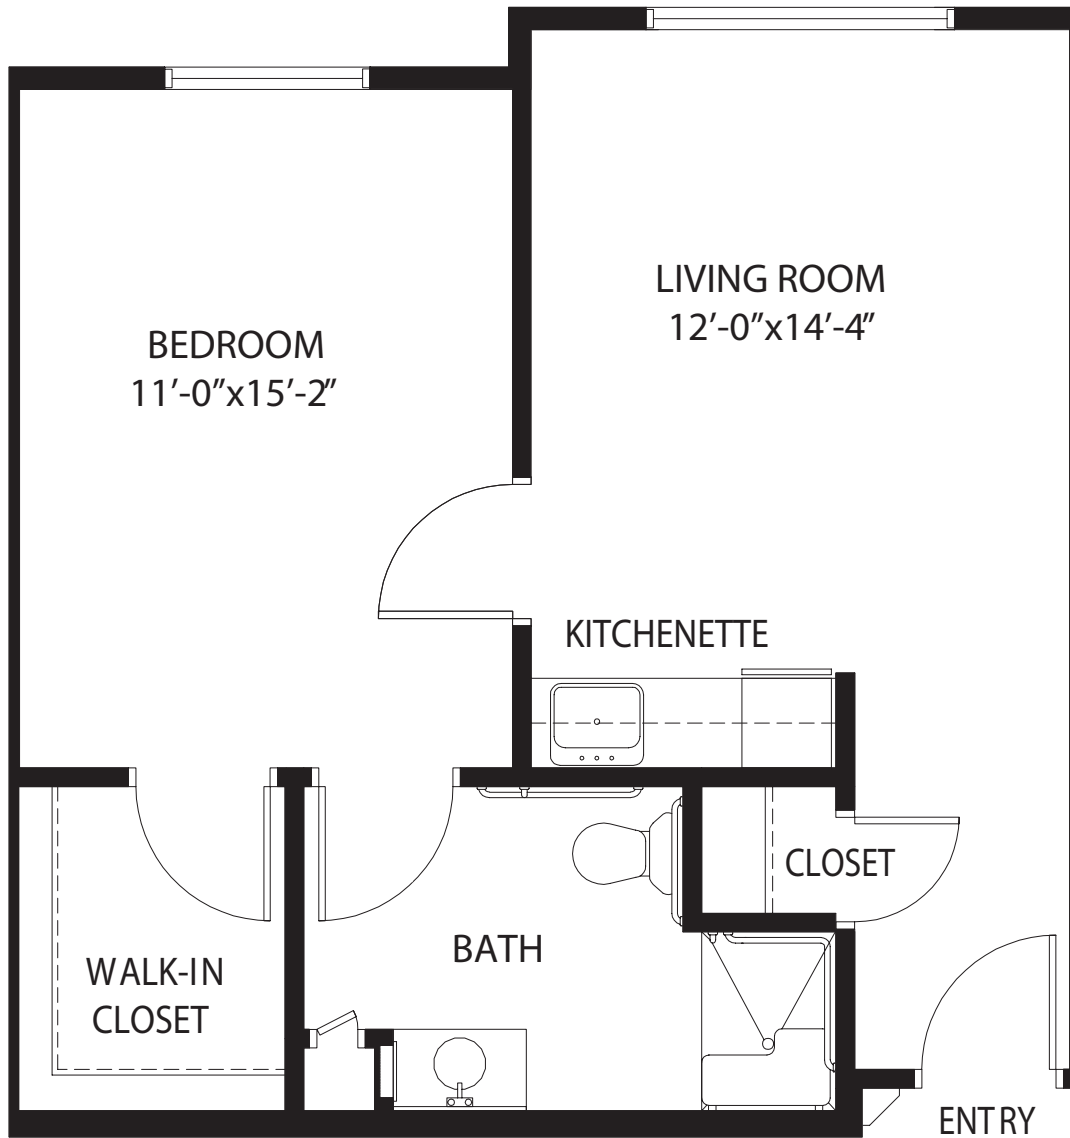

ONE BEDROOM / ONE BATH

548 Sq Ft.

ONE BEDROOM DELUXE

811 Sq Ft.

TWO BEDROOM / 1.5 BATH

1,018 Sq Ft.

TWO BEDROOM / 1.5 BATH

1,068 square ft.

TWO BEDROOM DELUXE