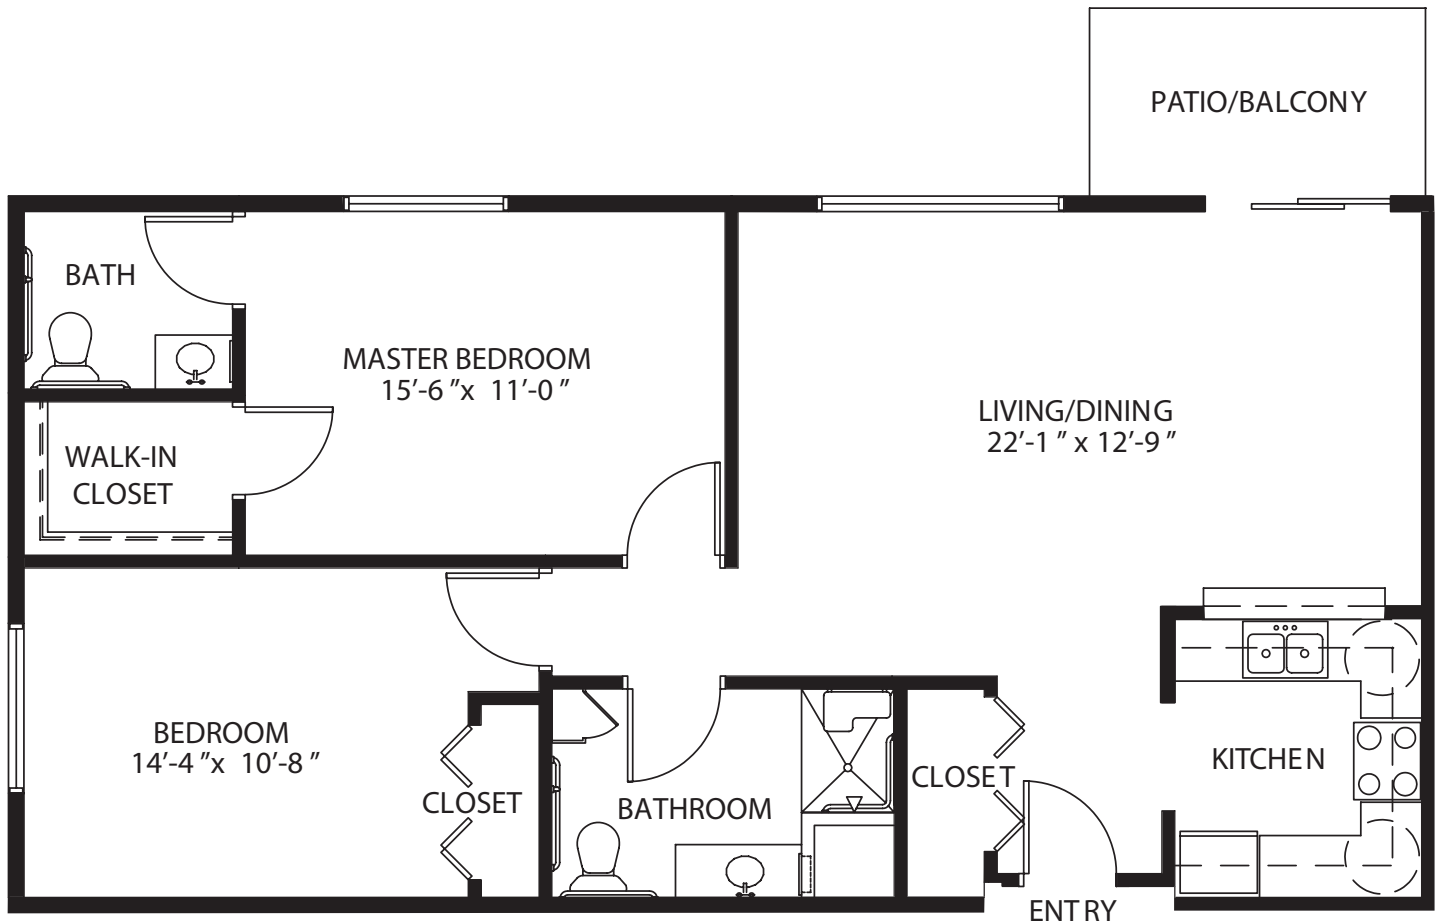

ONE BEDROOM / ONE BATH

548 Sq Ft.

ONE BEDROOM DELUXE

811 Sq Ft.

TWO BEDROOM / 1.5 BATH

1,018 Sq Ft.

TWO BEDROOM / 1.5 BATH

1,068 square ft.

TWO BEDROOM DELUXE