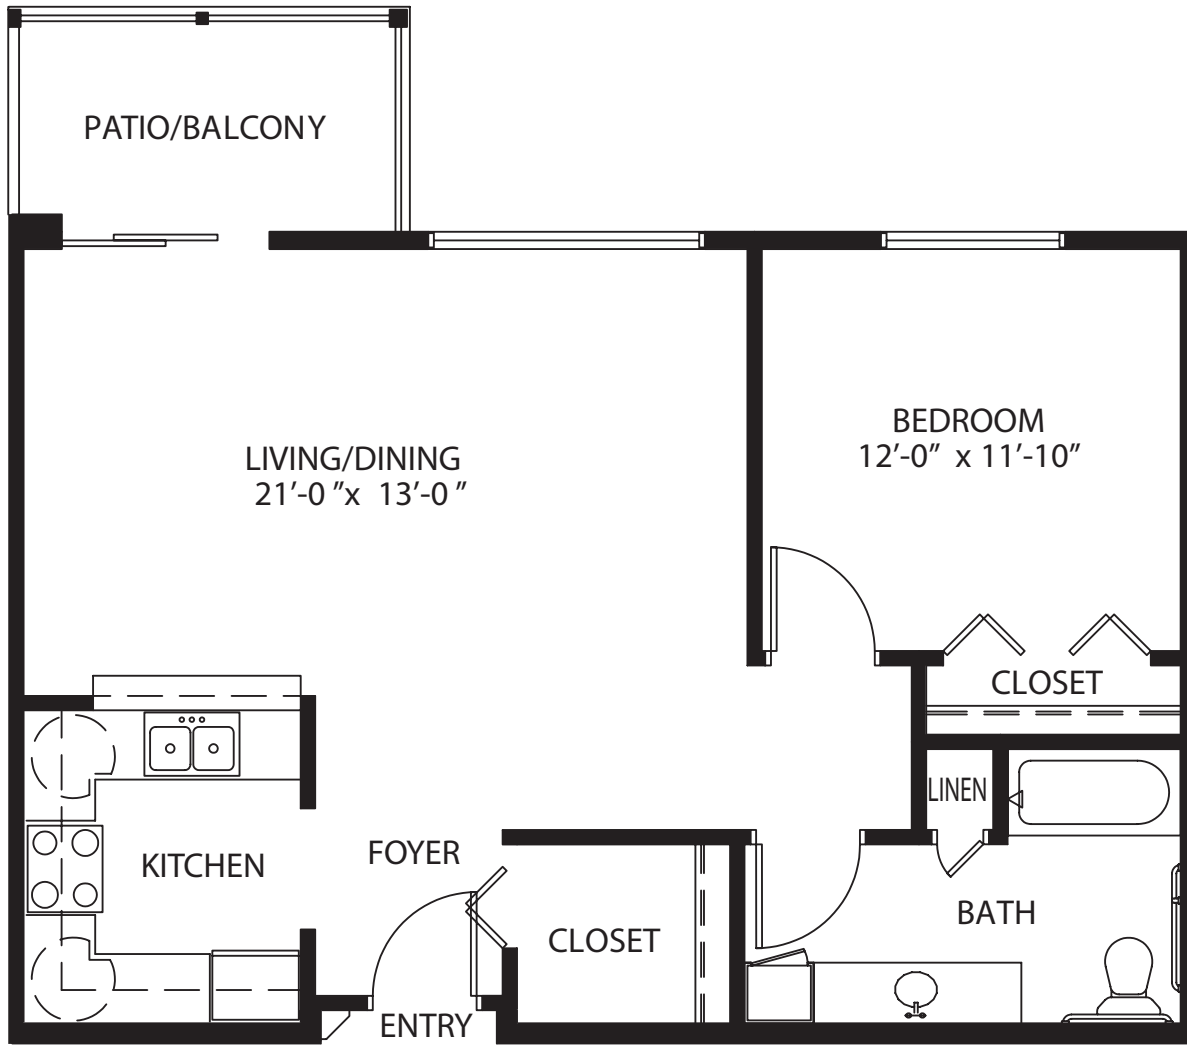

ONE BEDROOM / ONE BATH

548 Sq Ft.

ONE BEDROOM DELUXE

811 Sq Ft.

TWO BEDROOM / 1.5 BATH

1,018 Sq Ft.

TWO BEDROOM / 1.5 BATH

1,068 square ft.

TWO BEDROOM DELUXE