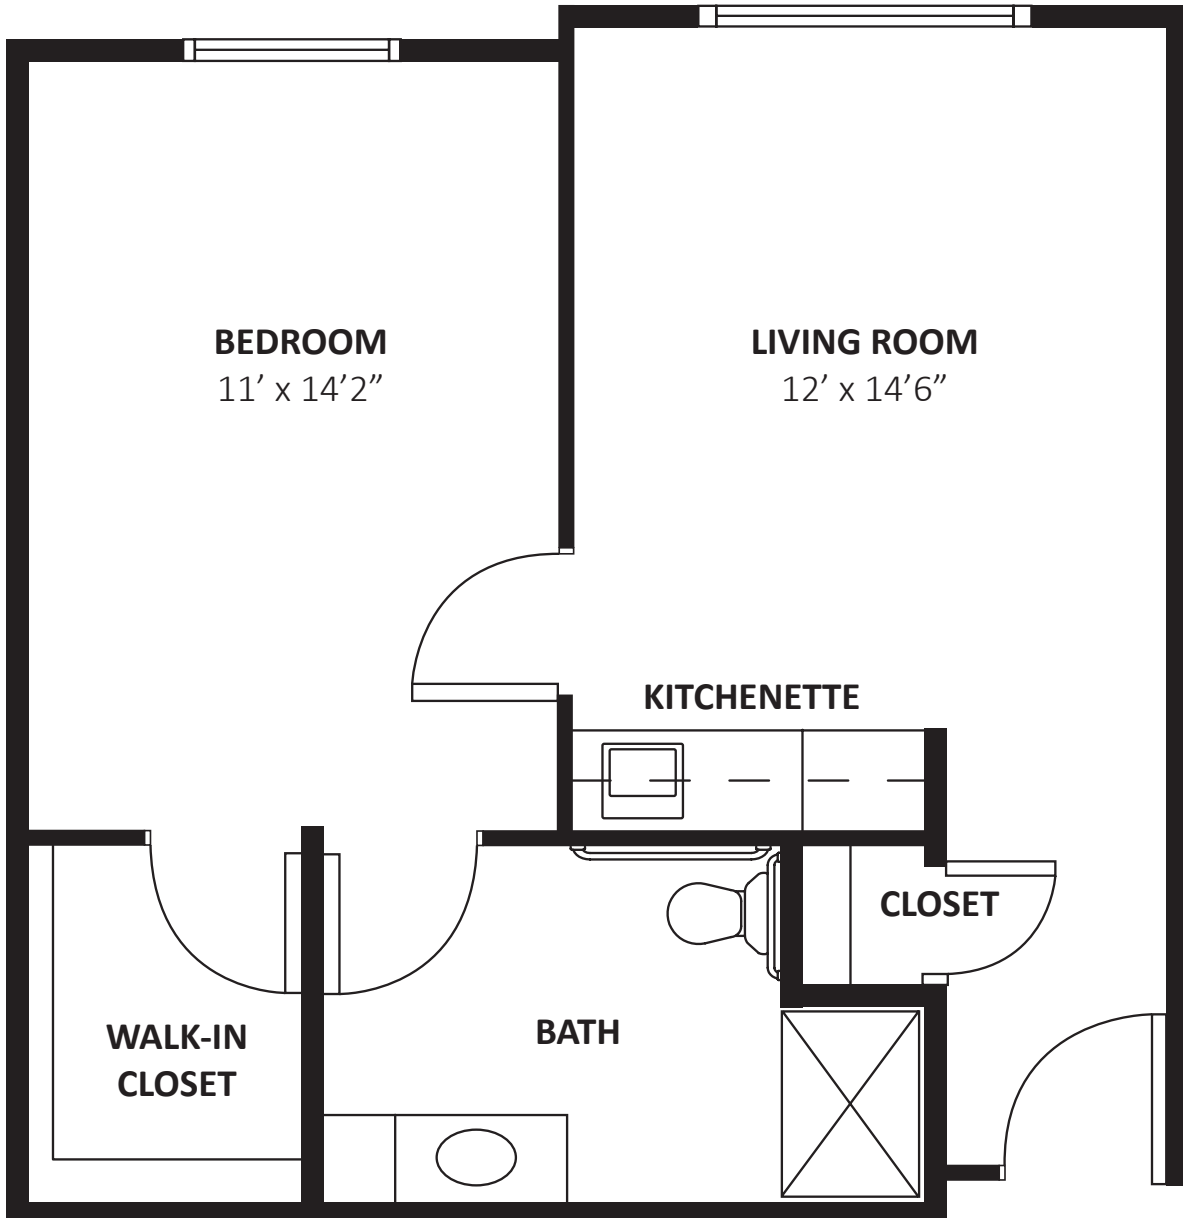

ONE BEDROOM

575 square ft.

ONE BEDROOM

775 square ft.

TWO BEDROOM / 1.5 BATH

950 square ft.

TWO BEDROOM / 1.5 BATH

980 square ft.

TWO BEDROOM DELUXE

ONE BEDROOM – HANDICAPPED ACCESSIBLE