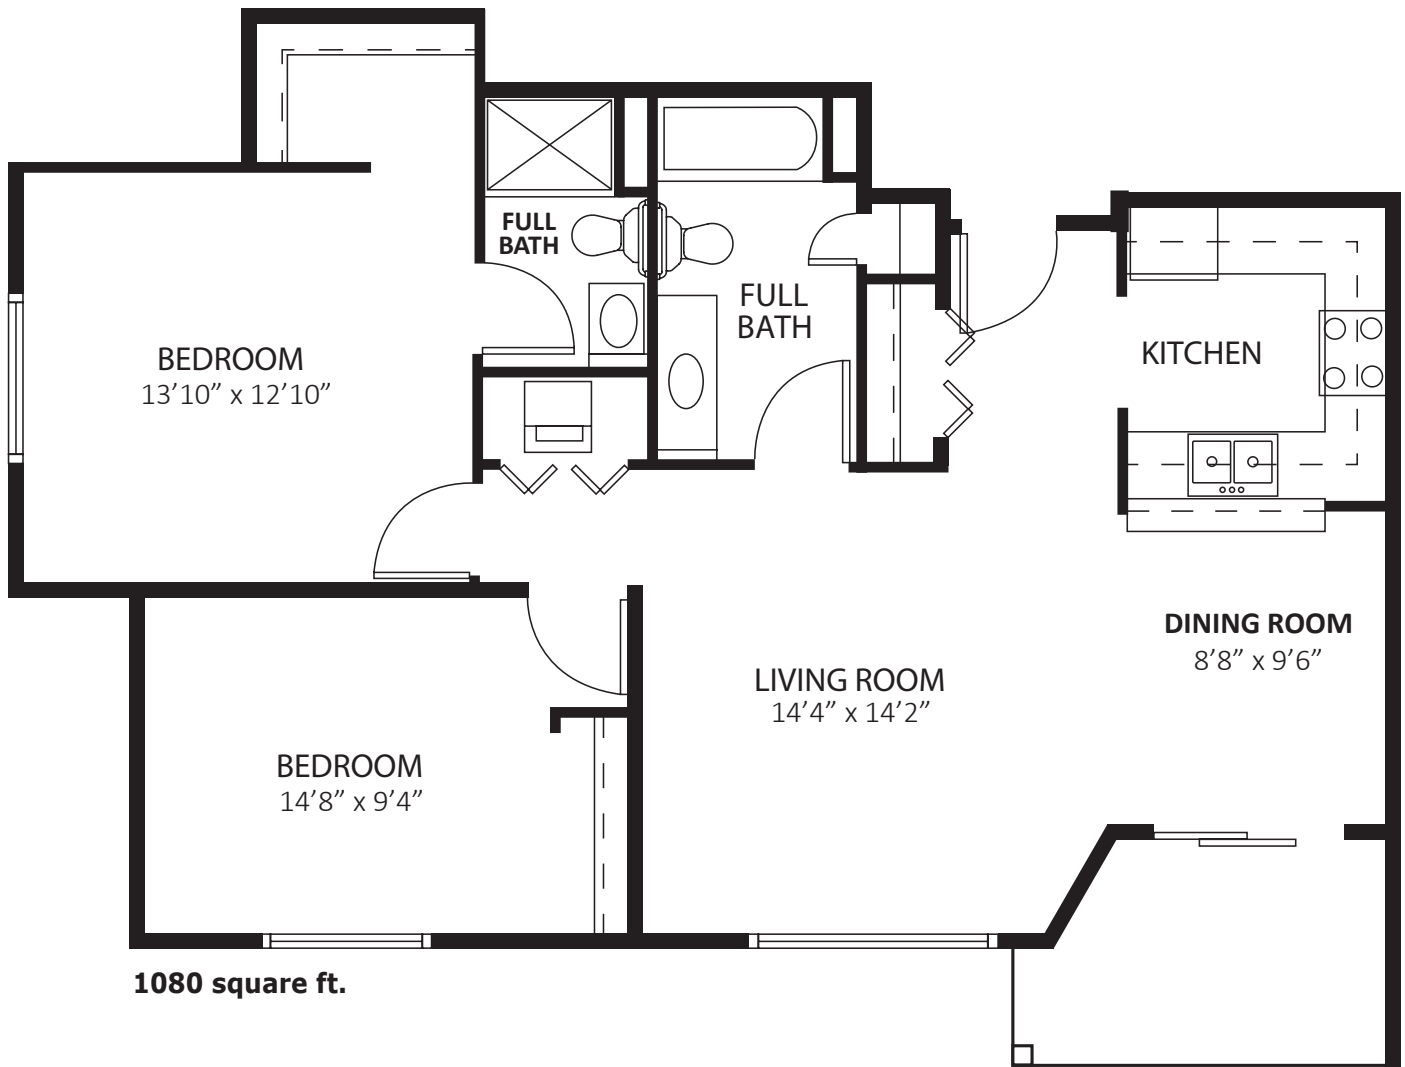

ONE BEDROOM

575 square ft.

ONE BEDROOM

775 square ft.

TWO BEDROOM / 1.5 BATH

950 square ft.

TWO BEDROOM / 1.5 BATH

980 square ft.

TWO BEDROOM DELUXE

ONE BEDROOM – HANDICAPPED ACCESSIBLE