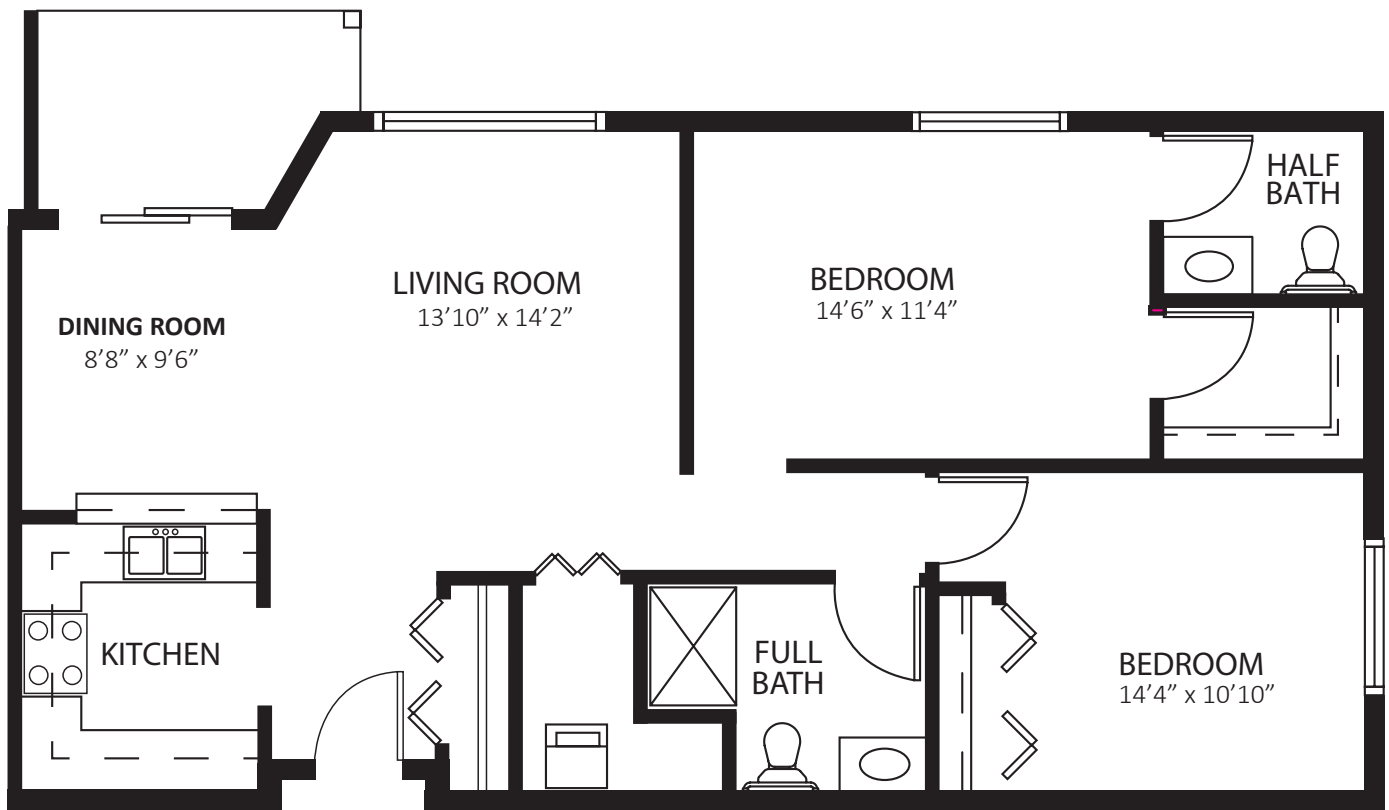

ONE BEDROOM

575 square ft.

ONE BEDROOM

775 square ft.

TWO BEDROOM / 1.5 BATH

950 square ft.

TWO BEDROOM / 1.5 BATH

980 square ft.

TWO BEDROOM DELUXE

ONE BEDROOM – HANDICAPPED ACCESSIBLE