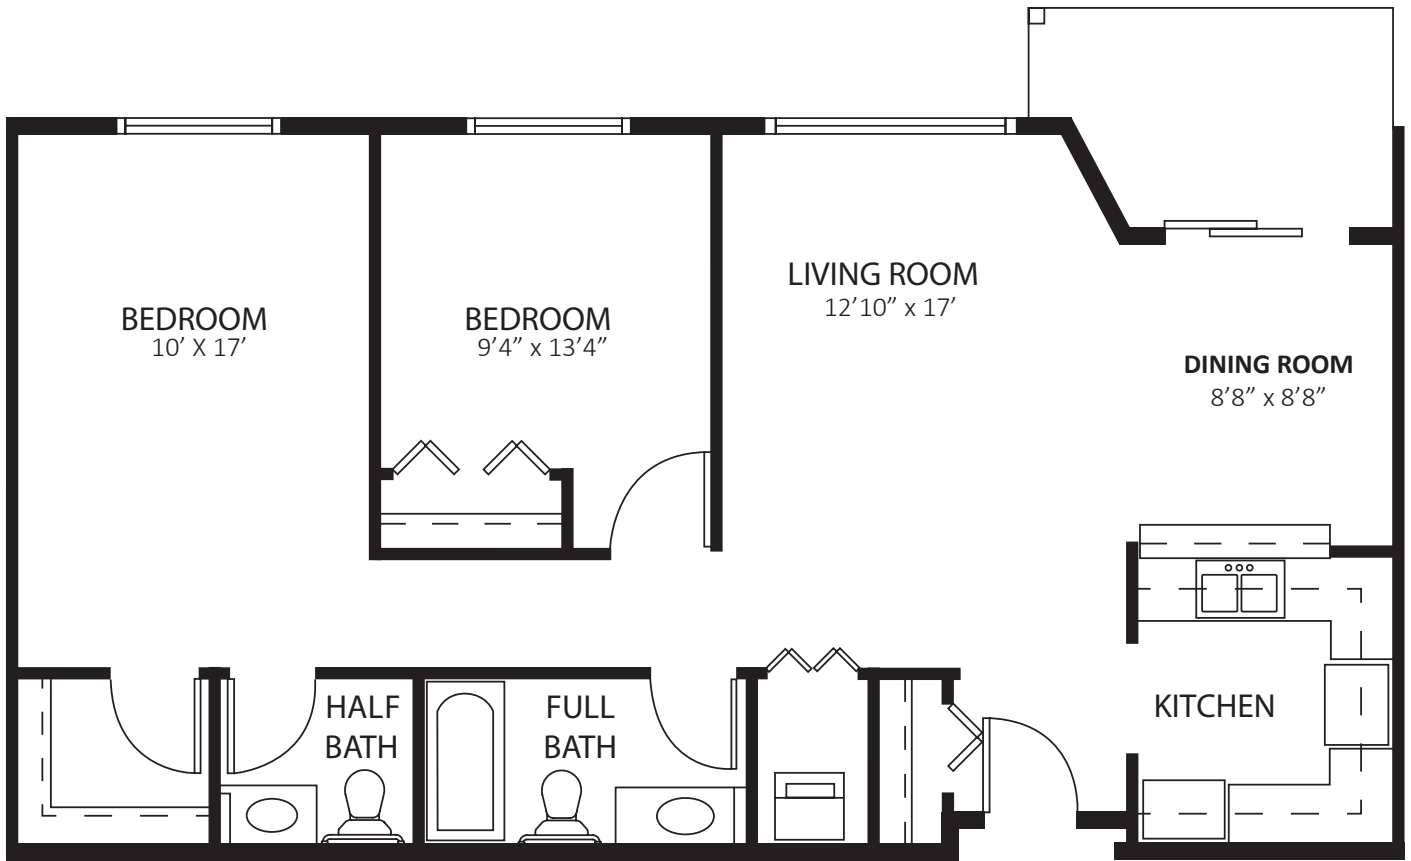

ONE BEDROOM

575 square ft.

ONE BEDROOM

775 square ft.

TWO BEDROOM / 1.5 BATH

950 square ft.

TWO BEDROOM / 1.5 BATH

980 square ft.

TWO BEDROOM DELUXE

ONE BEDROOM – HANDICAPPED ACCESSIBLE