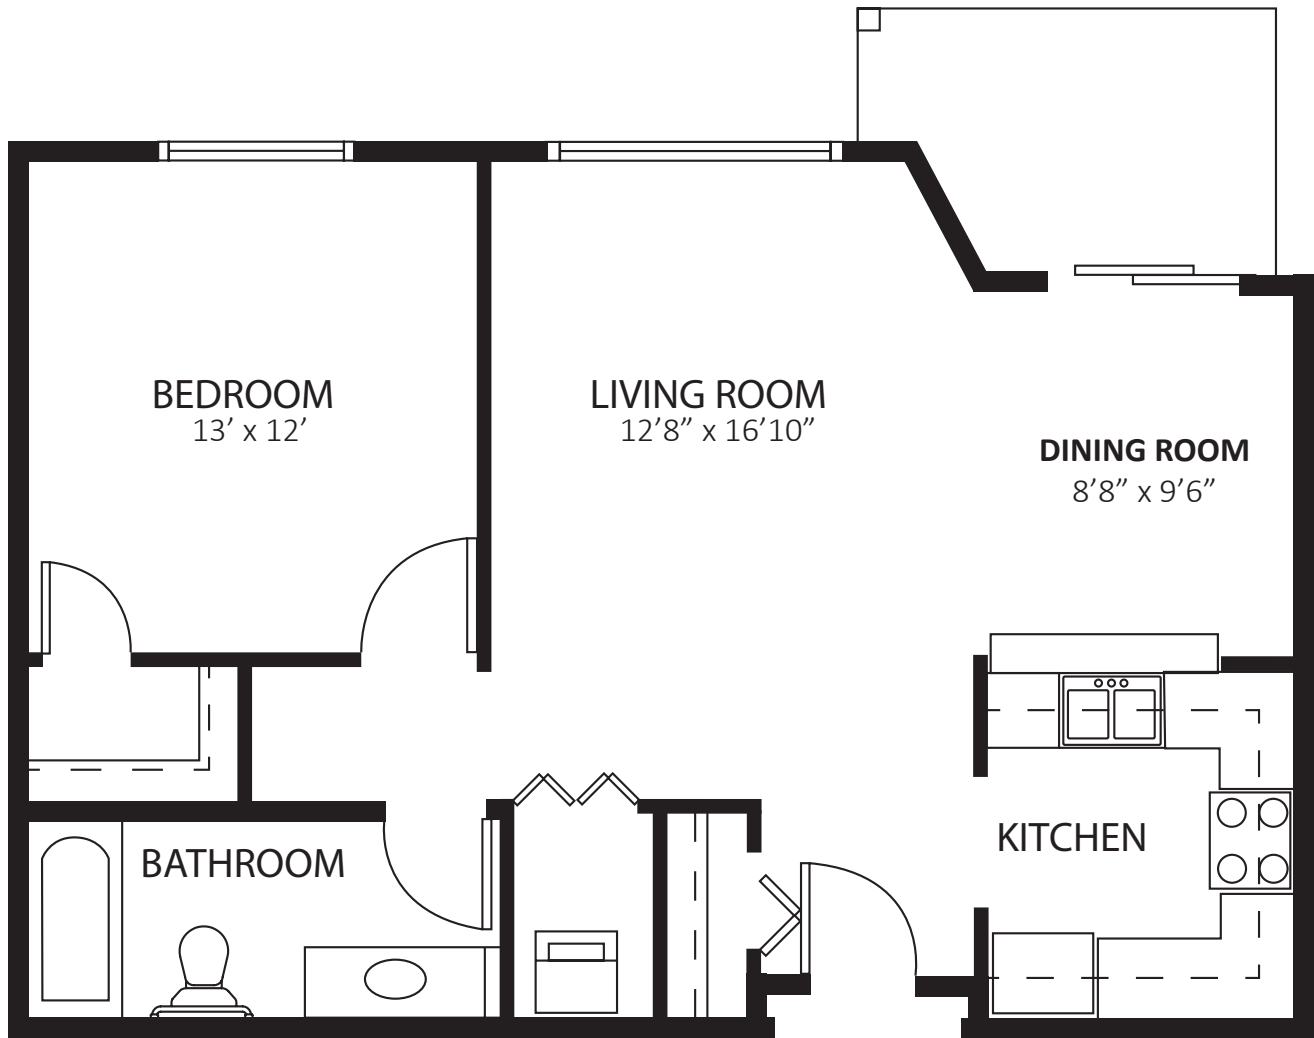

ONE BEDROOM

575 square ft.

ONE BEDROOM

775 square ft.

TWO BEDROOM / 1.5 BATH

950 square ft.

TWO BEDROOM / 1.5 BATH

980 square ft.

TWO BEDROOM DELUXE

ONE BEDROOM – HANDICAPPED ACCESSIBLE