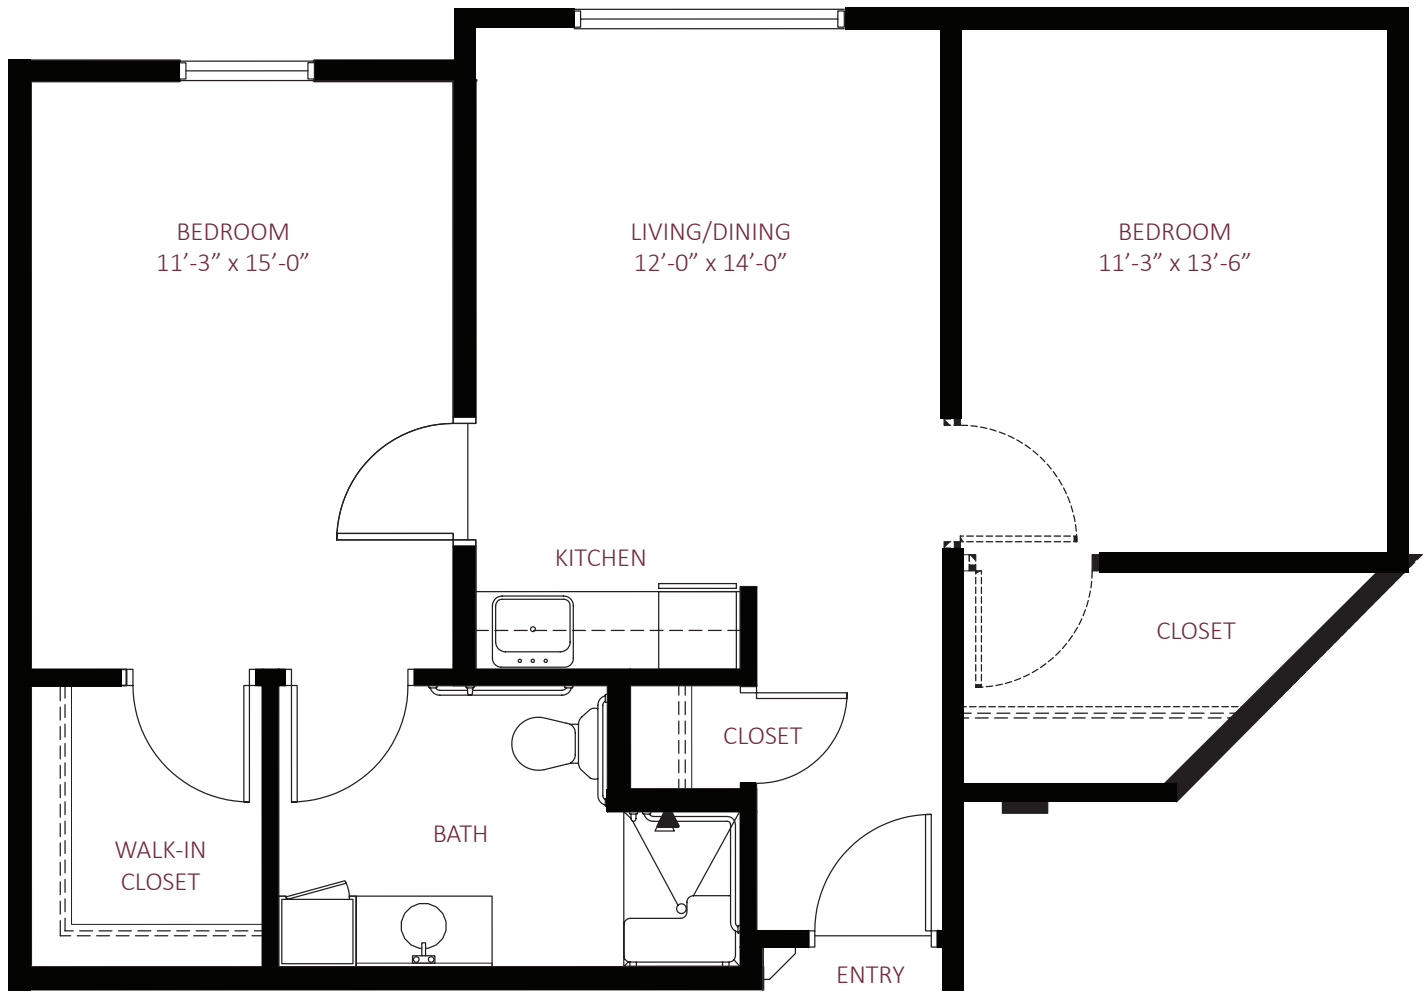

ONE BEDROOM / ONE BATH

Assisted Living

BEDROOM
11'-0" x 15'-2"

LIVING/DINING
12'-0" x 14'-4"

KITCHENETTE

CLOSET

WALK-IN
CLOSET

BATH

ENTRY

575 SQ. FT.

Assisted Living

720 SQ. FT.