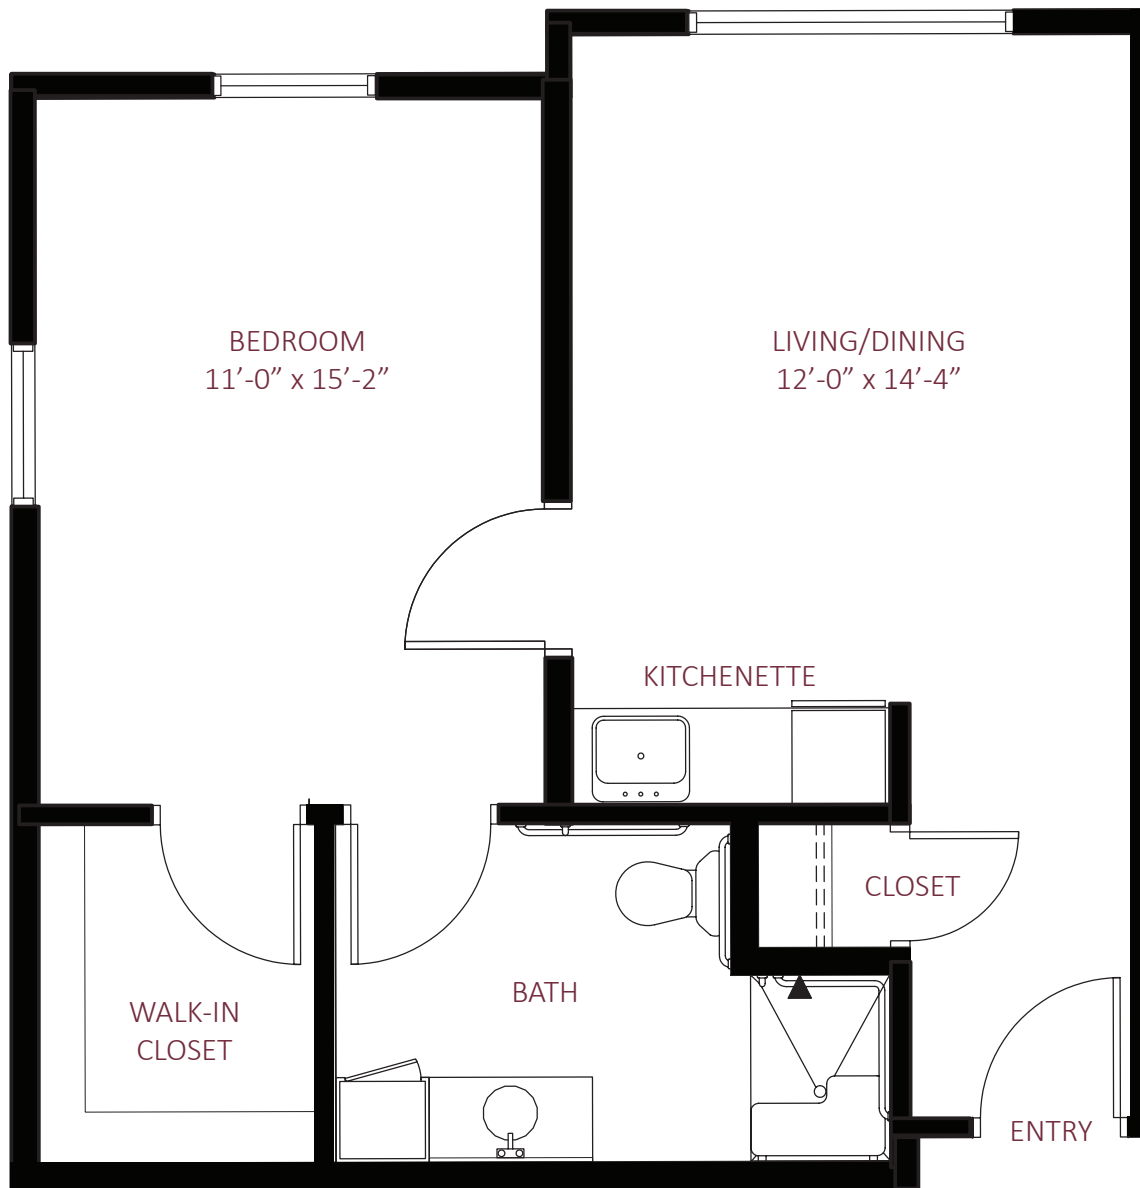

ONE BEDROOM / ONE BATH

Assisted Living

BEDROOM
11'-0" x 15'-2"

LIVING/DINING
12'-0" x 14'-4"

KITCHENETTE

CLOSET

WALK-IN
CLOSET

BATH

ENTRY

575 SQ. FT.

Assisted Living

720 SQ. FT.