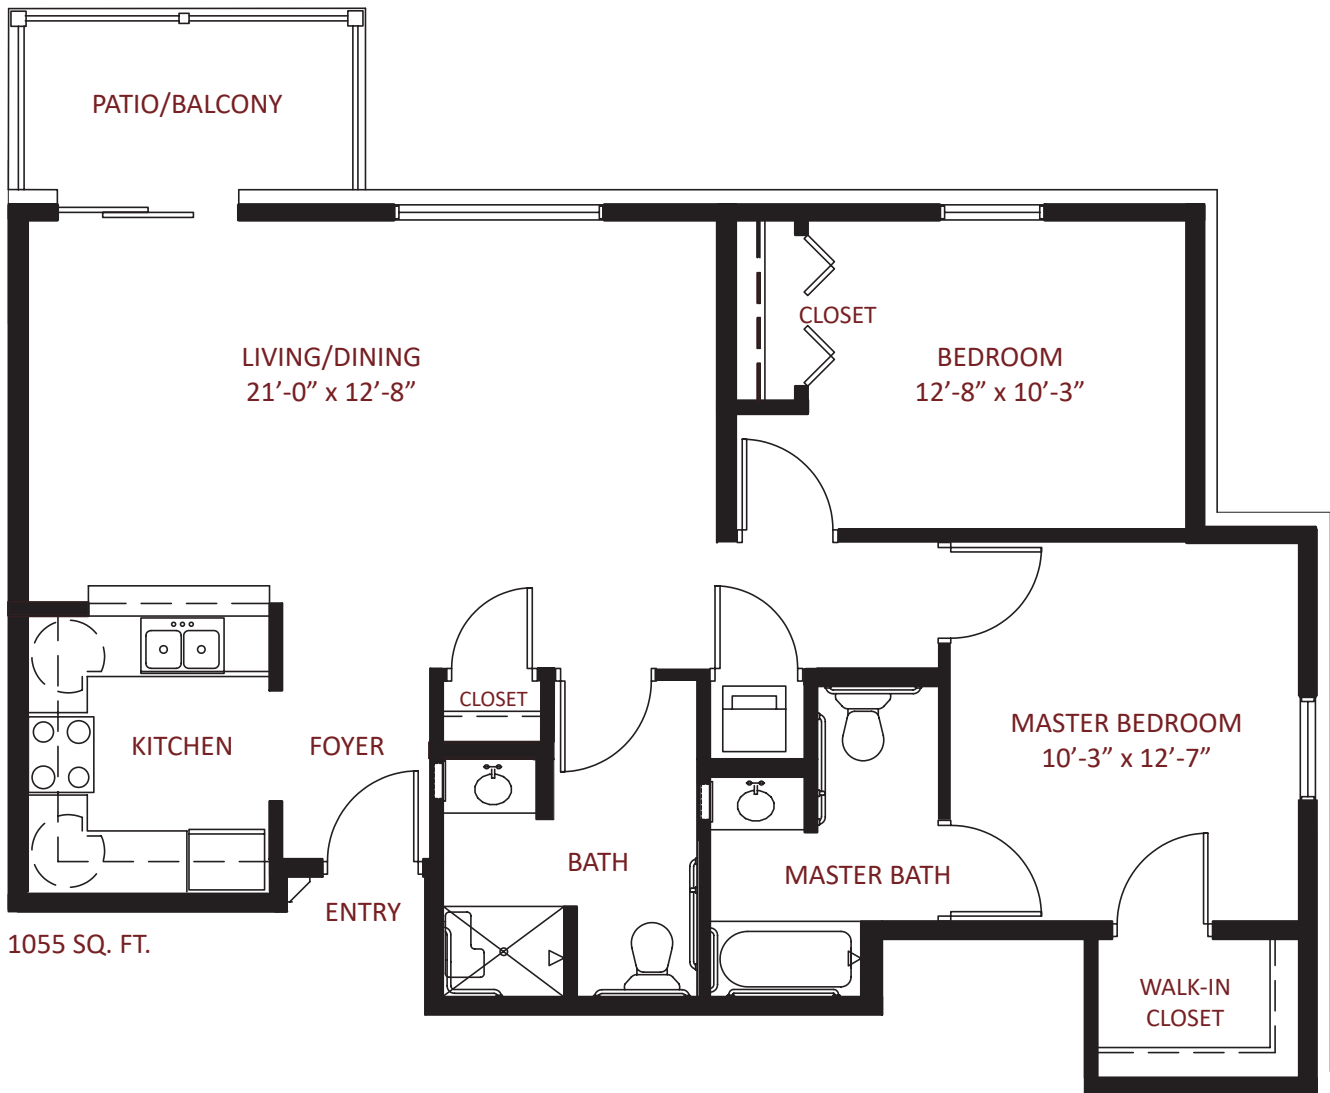

## *Independent Living*

811 SQ. FT.

TWO BEDROOM / 1.5 BATH

## *Independent Living*

1018 SQ. FT.

# Independent Living

## *Independent Living*

1068 SQ. FT.