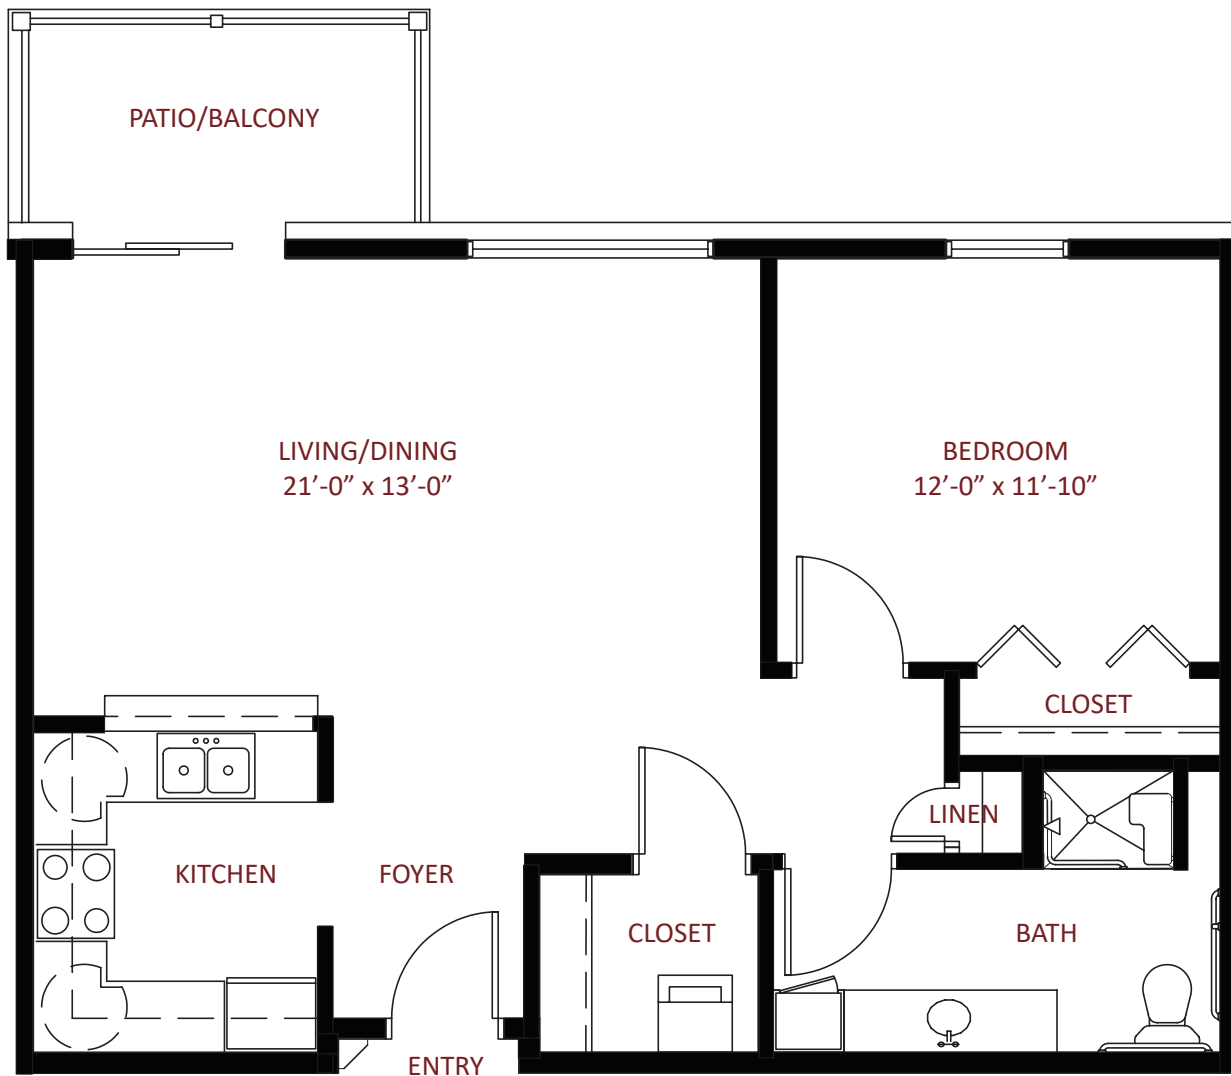

## *Independent Living*

811 SQ. FT.

TWO BEDROOM / 1.5 BATH

## *Independent Living*

1018 SQ. FT.

## *Independent Living*

1068 SQ. FT.