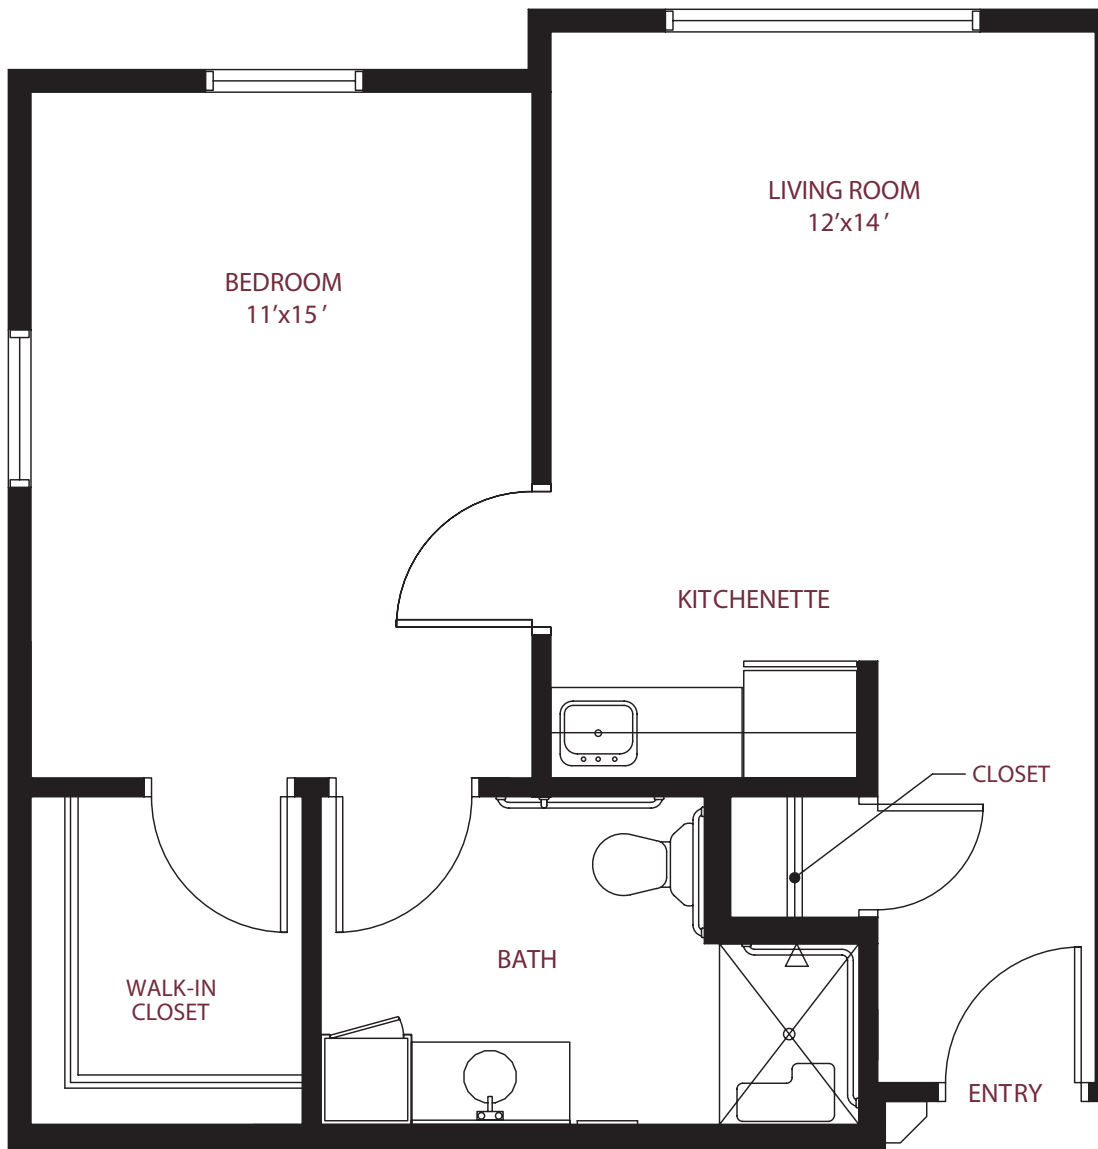

Assisted Living

548 sq. ft.

Assisted Living

Assisted Living

548 sq. ft.

Assisted Living

548 sq. ft.

Assisted Living

856 sq. ft.