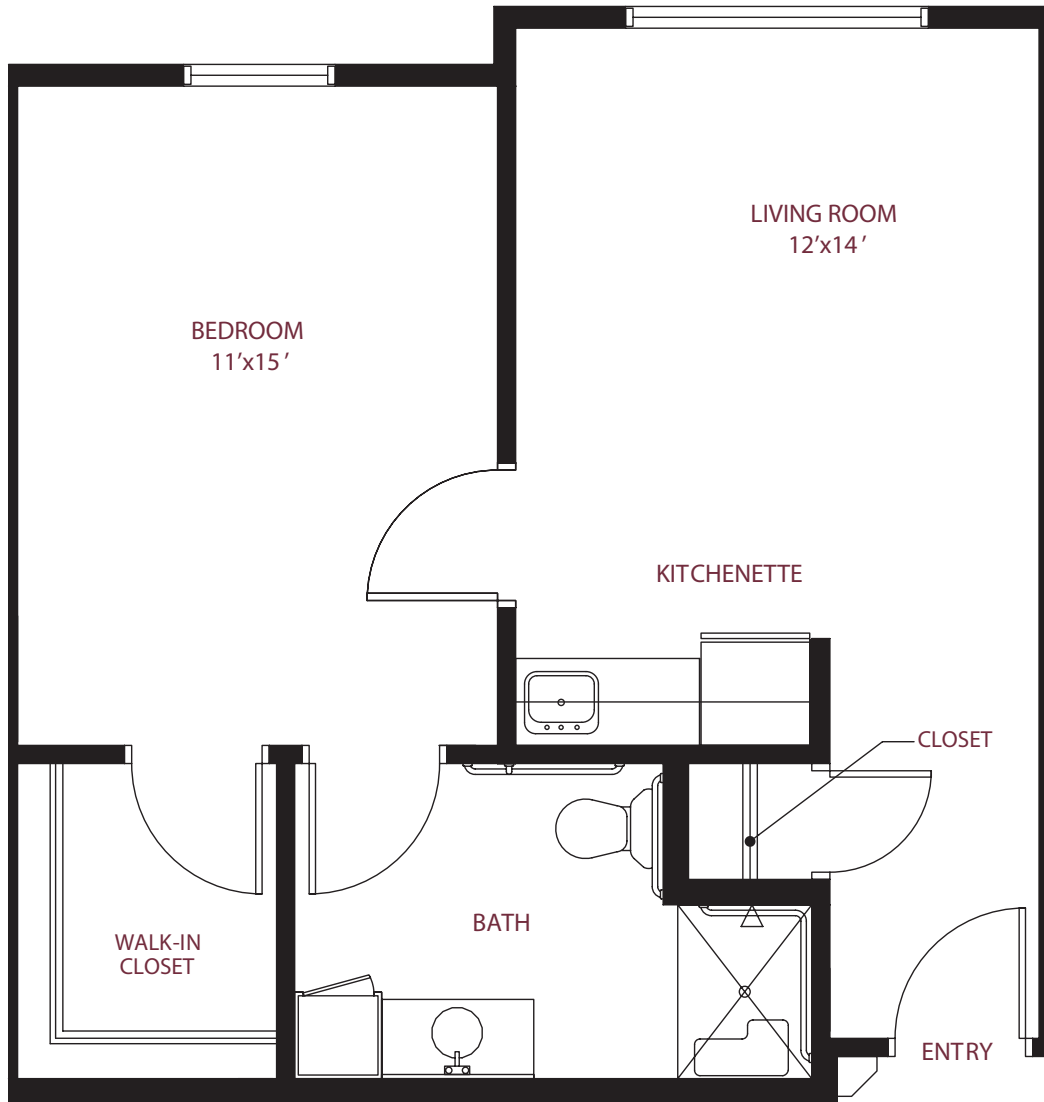

Assisted Living

548 sq. ft.

Assisted Living

Assisted Living

548 sq. ft.

Assisted Living

548 sq. ft.

Assisted Living

856 sq. ft.