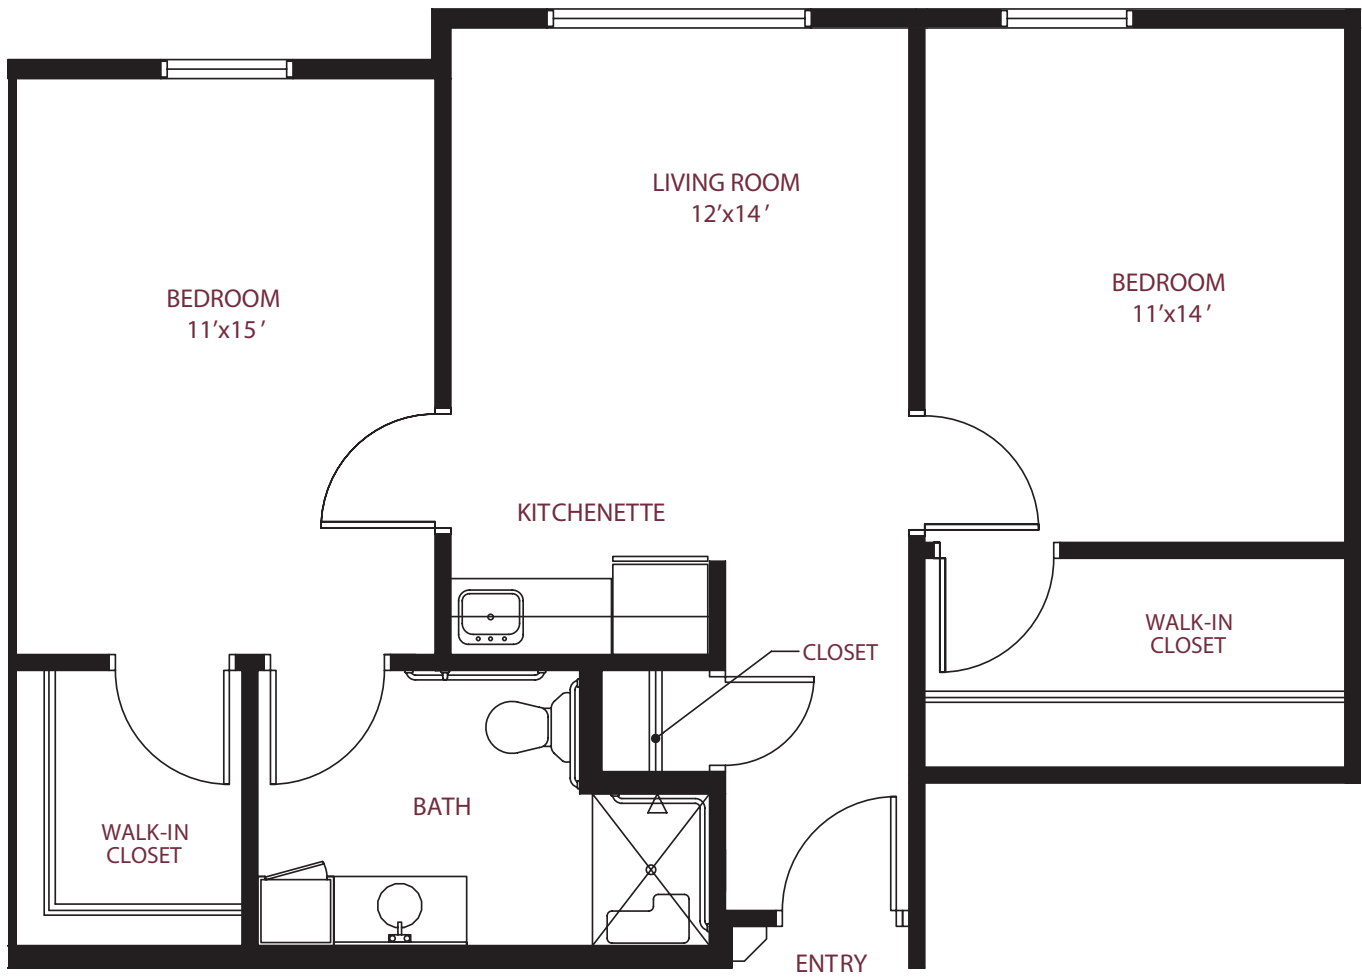

Assisted Living

548 sq. ft.

Assisted Living

Assisted Living

548 sq. ft.

Assisted Living

548 sq. ft.

Assisted Living

856 sq. ft.