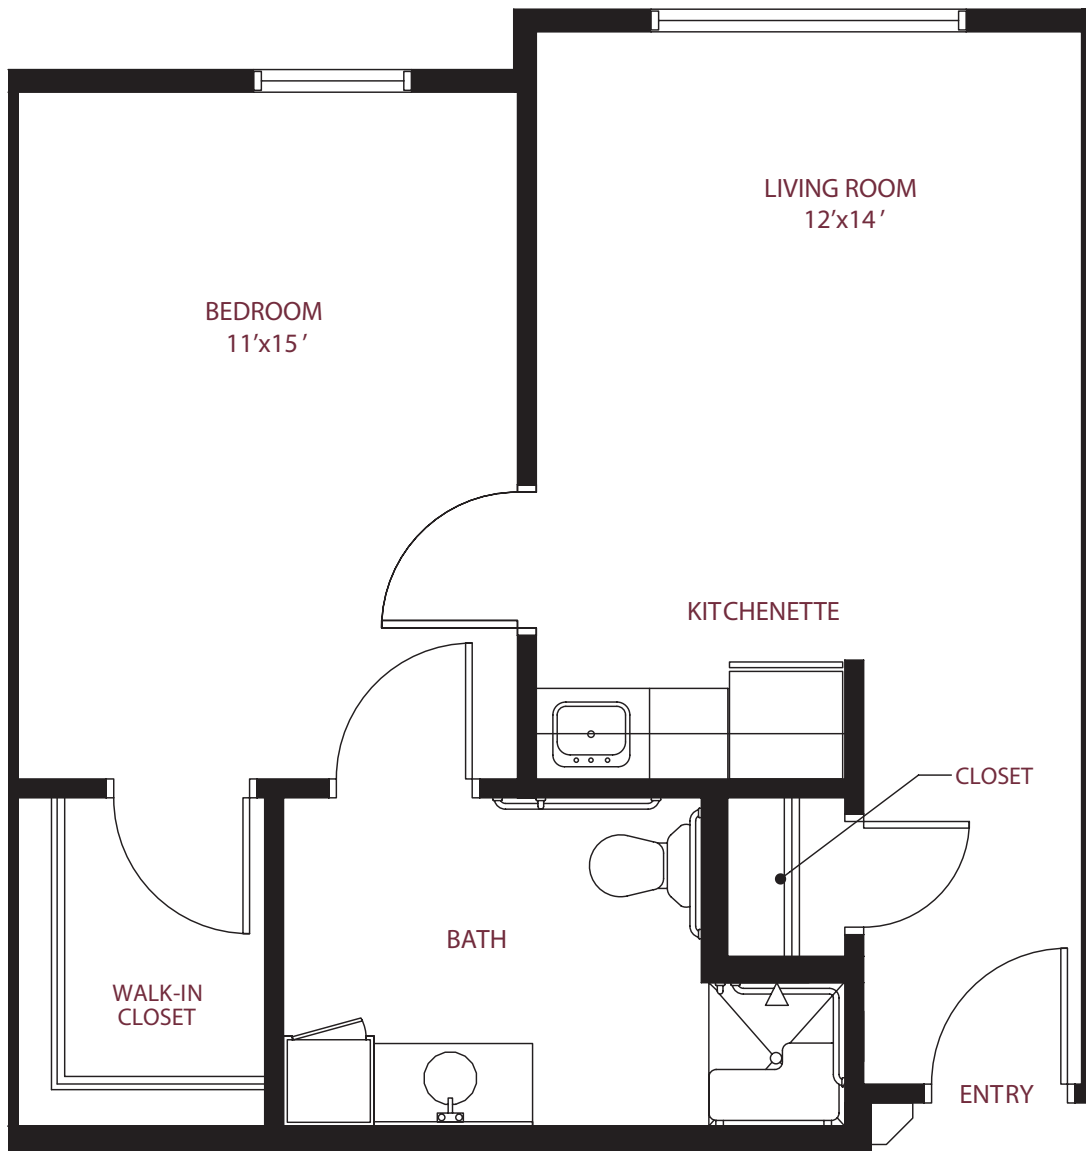

Assisted Living

548 sq. ft.

Assisted Living

Assisted Living

548 sq. ft.

Assisted Living

548 sq. ft.

Assisted Living

856 sq. ft.