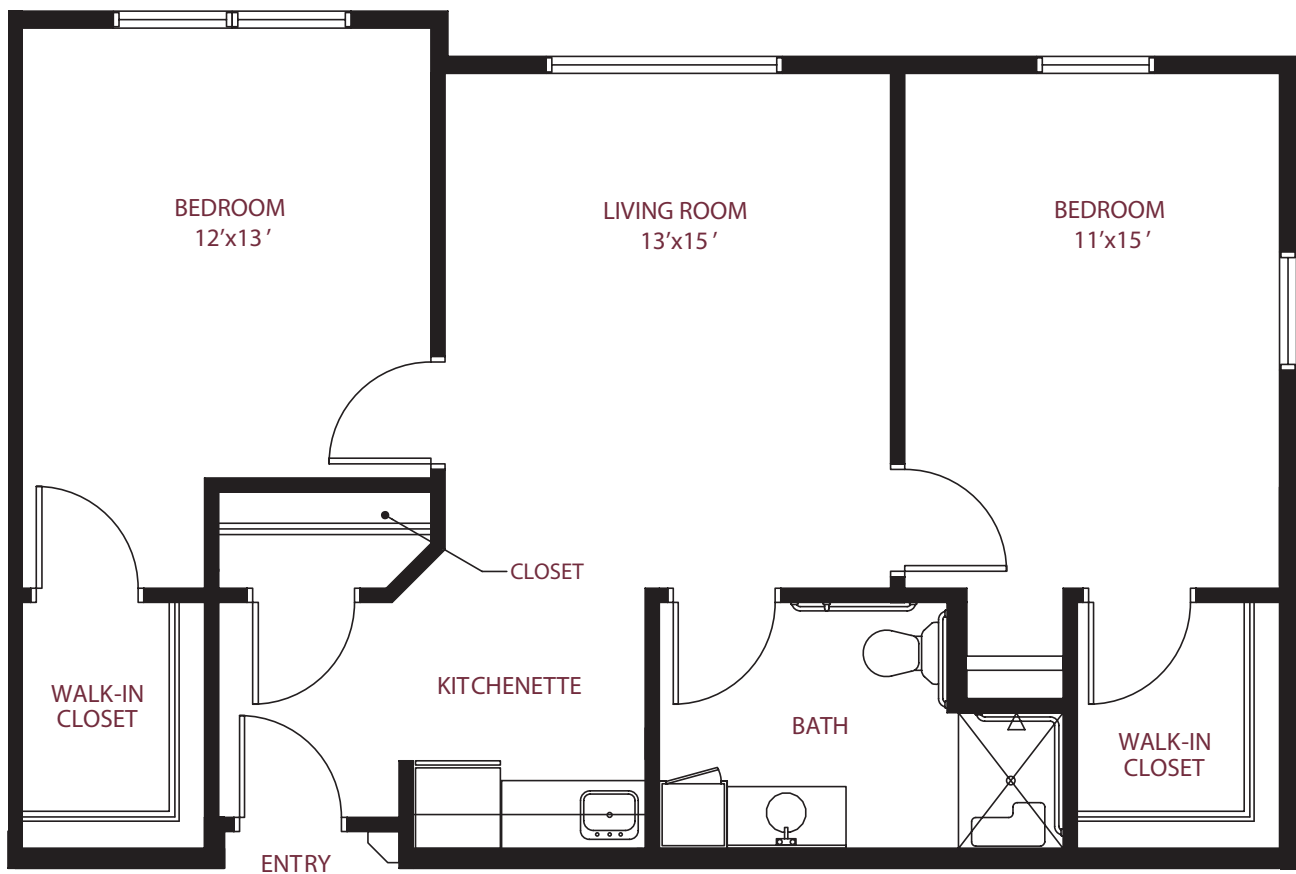

Assisted Living

548 sq. ft.

Assisted Living

Assisted Living

548 sq. ft.

Assisted Living

548 sq. ft.

Assisted Living

856 sq. ft.