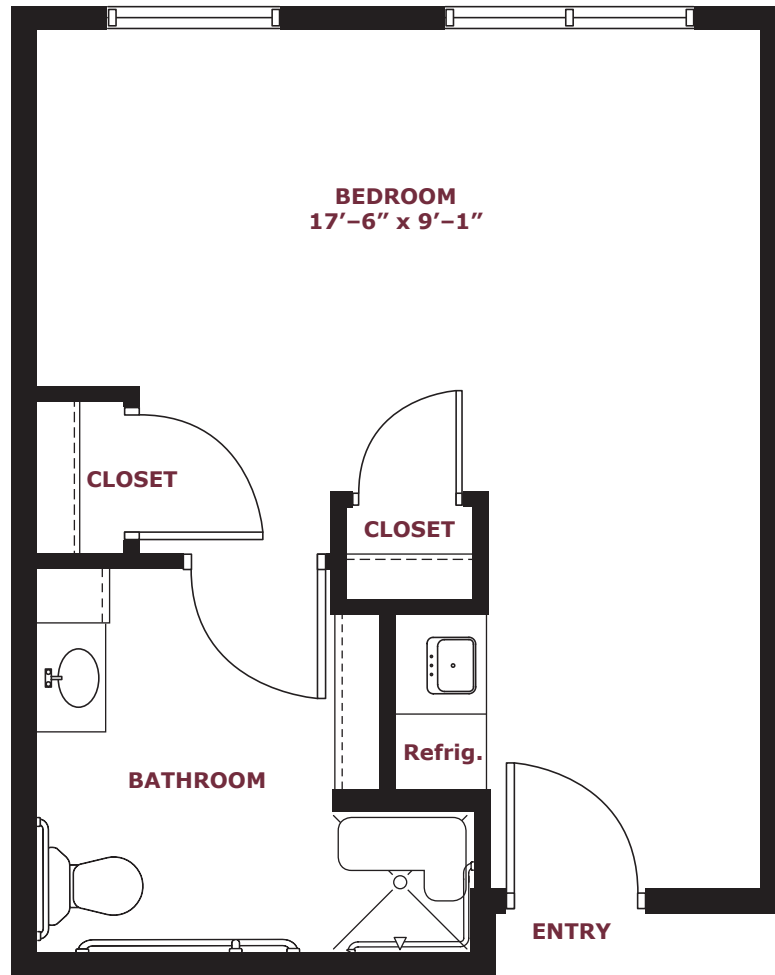

MEMORY CARE UNIT A

350 square ft.

this is living!®

MEMORY CARE UNIT B

400 square ft.

this is living!®

MEMORY CARE UNIT C

450 square ft.