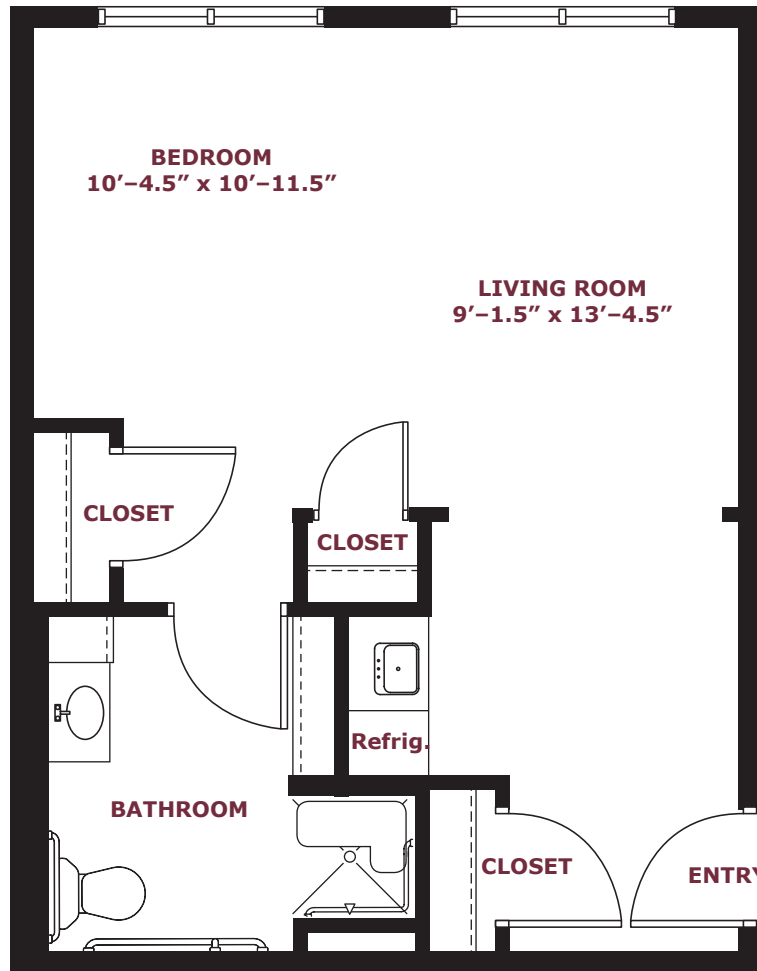

MEMORY CARE UNIT A

350 square ft.

this is living!®

MEMORY CARE UNIT B

400 square ft.

this is living!®

MEMORY CARE UNIT C

450 square ft.