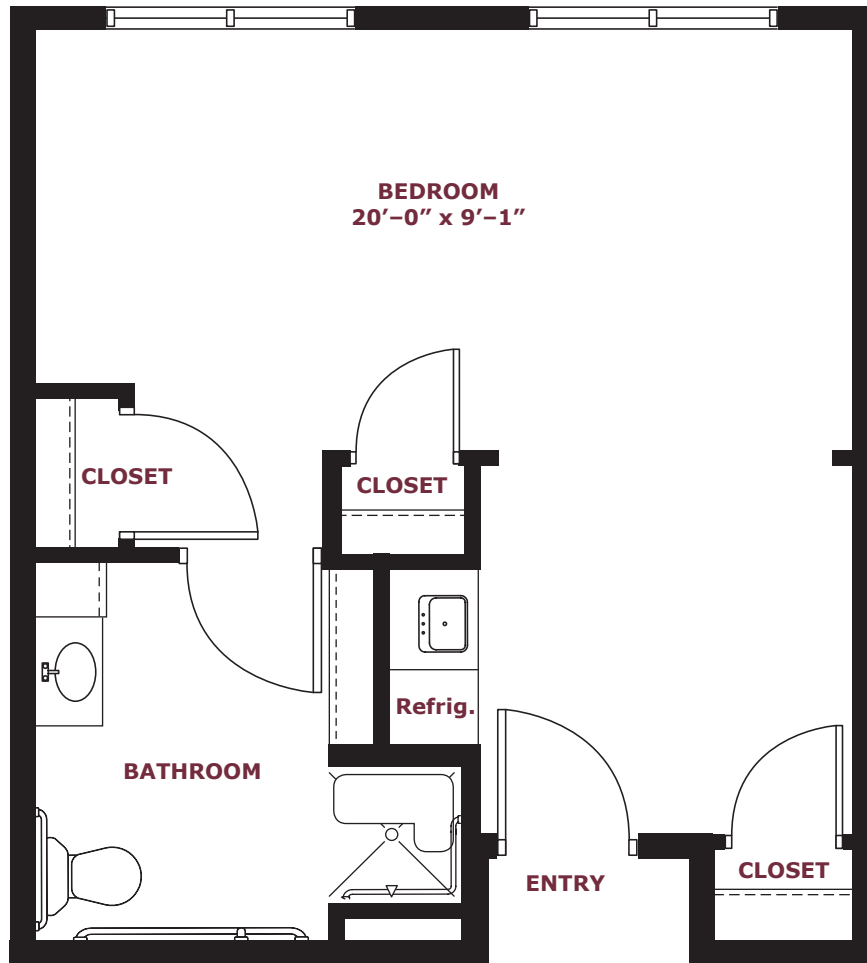

MEMORY CARE UNIT A

350 square ft.

this is living!®

MEMORY CARE UNIT B

400 square ft.

this is living!®

MEMORY CARE UNIT C

450 square ft.