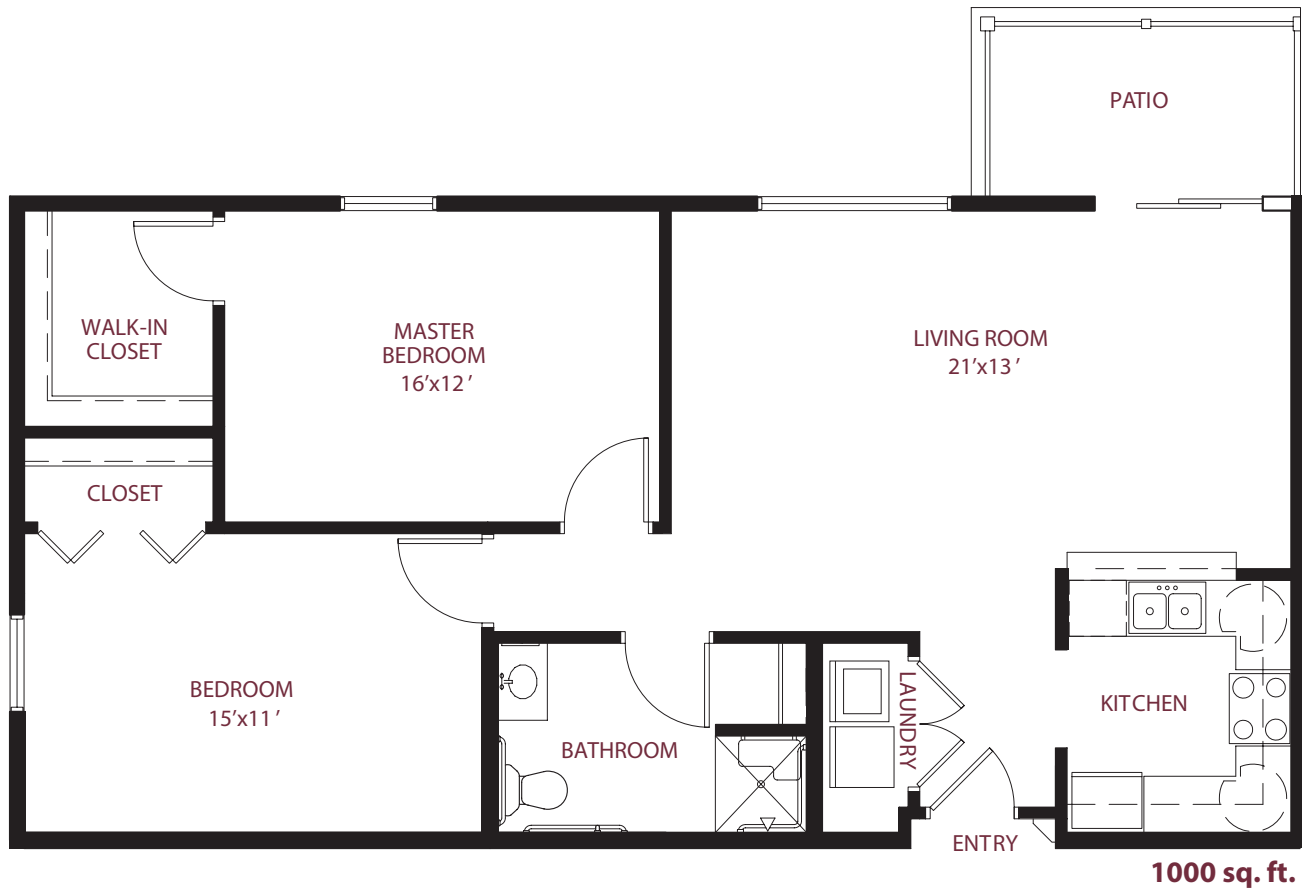

this is living!®

TWO BEDROOM / ONE BATH • UNIT A1

Independent Living

this is living!®

TWO BEDROOM/TWO BATH • UNIT A2

Independent Living

this is living!®

ONE BEDROOM/ONE BATH • UNIT B

Independent Living

742 sq. ft.

this is living!

TWO BEDROOM / ONE BATH • UNIT C

Independent Living

950 sq. ft.

this is living!®

TWO BEDROOM / ONE BATH • UNIT D

Independent Living

this is living!

ONE BEDROOM/ONE BATH • UNIT E

Independent Living

725 sq. ft.