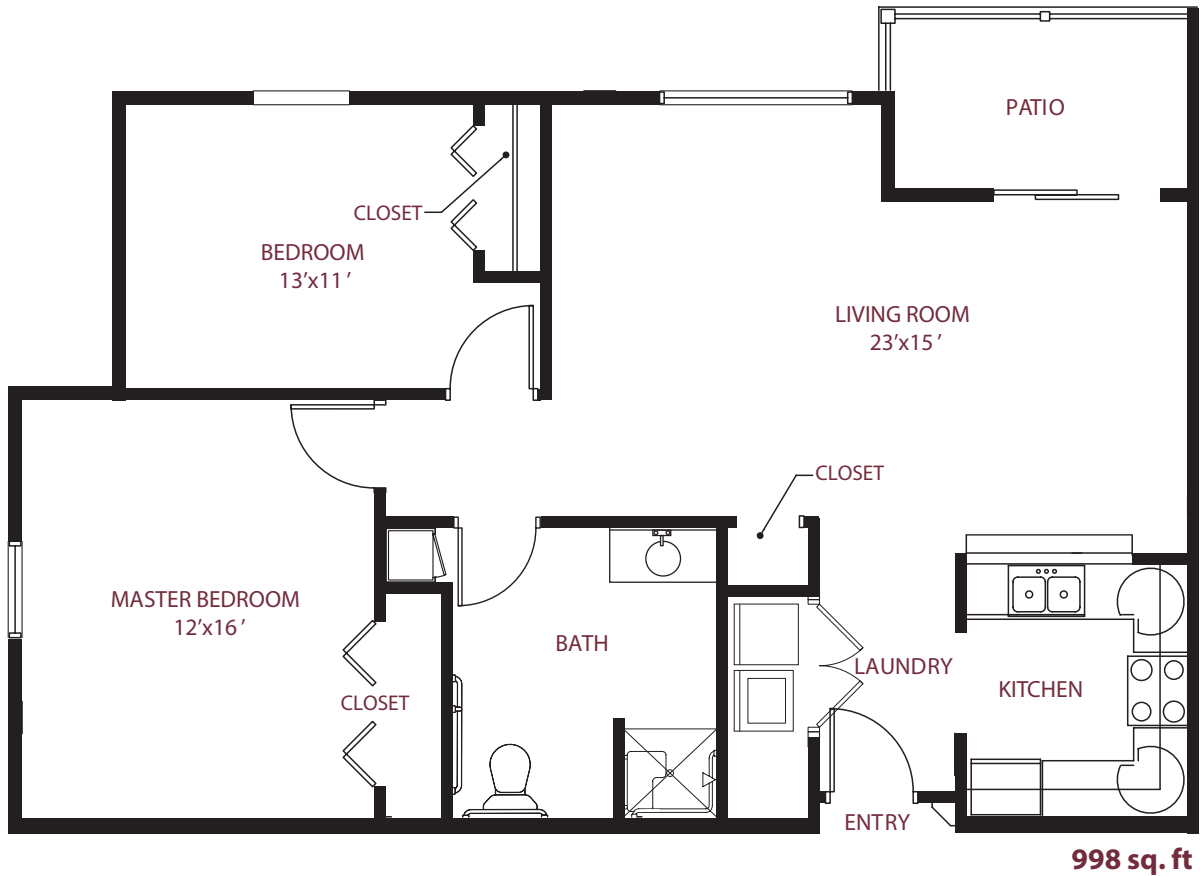

this is living!®

TWO BEDROOM / ONE BATH • UNIT A1

Independent Living

this is living!®

TWO BEDROOM/TWO BATH • UNIT A2

Independent Living

this is living!®

ONE BEDROOM/ONE BATH • UNIT B

Independent Living

742 sq. ft.

this is living!

TWO BEDROOM / ONE BATH • UNIT C

Independent Living

950 sq. ft.

this is living!®

TWO BEDROOM / ONE BATH • UNIT D

Independent Living

this is living!

ONE BEDROOM/ONE BATH • UNIT E

Independent Living

725 sq. ft.