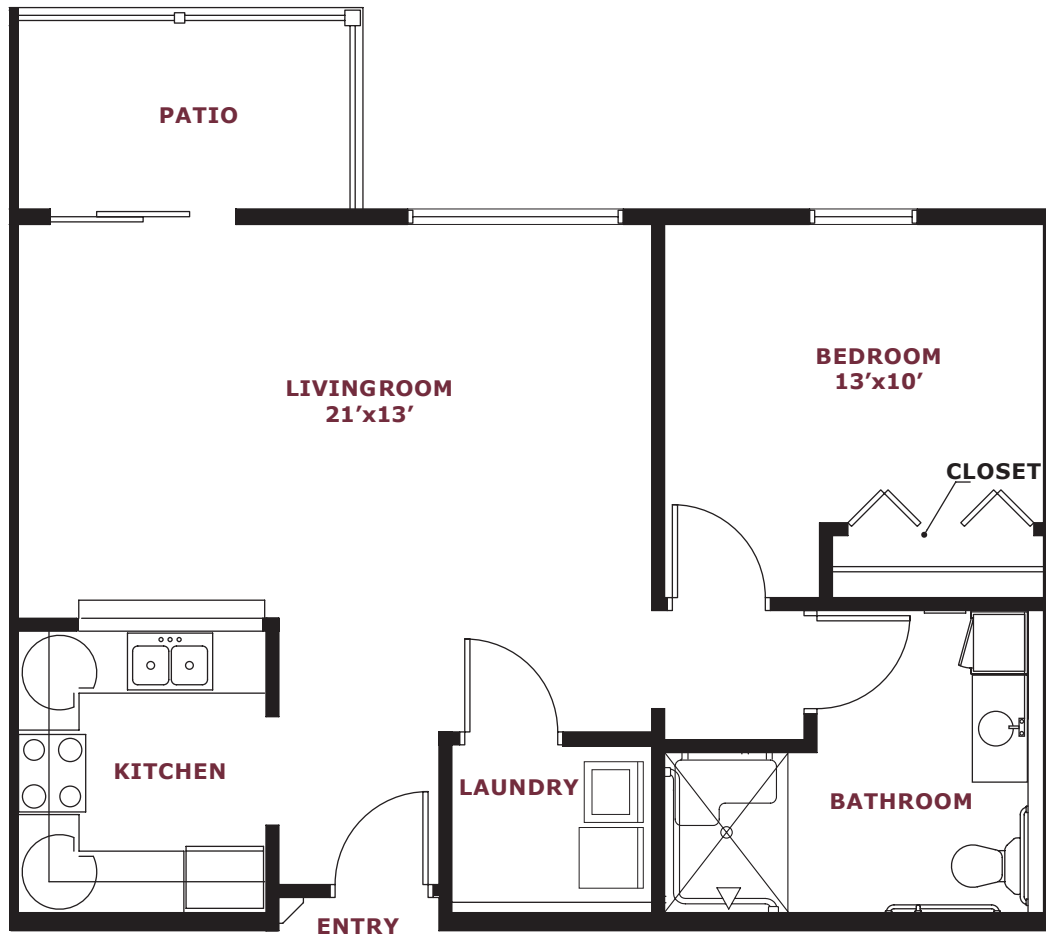

this is living!®

TWO BEDROOM / ONE BATH • UNIT A1

Independent Living

this is living!®

TWO BEDROOM/TWO BATH • UNIT A2

Independent Living

this is living!®

ONE BEDROOM/ONE BATH • UNIT B

Independent Living

742 sq. ft.

this is living!

TWO BEDROOM / ONE BATH • UNIT C

Independent Living

950 sq. ft.

this is living!®

TWO BEDROOM / ONE BATH • UNIT D

Independent Living

this is living!

ONE BEDROOM/ONE BATH • UNIT E

Independent Living

725 sq. ft.