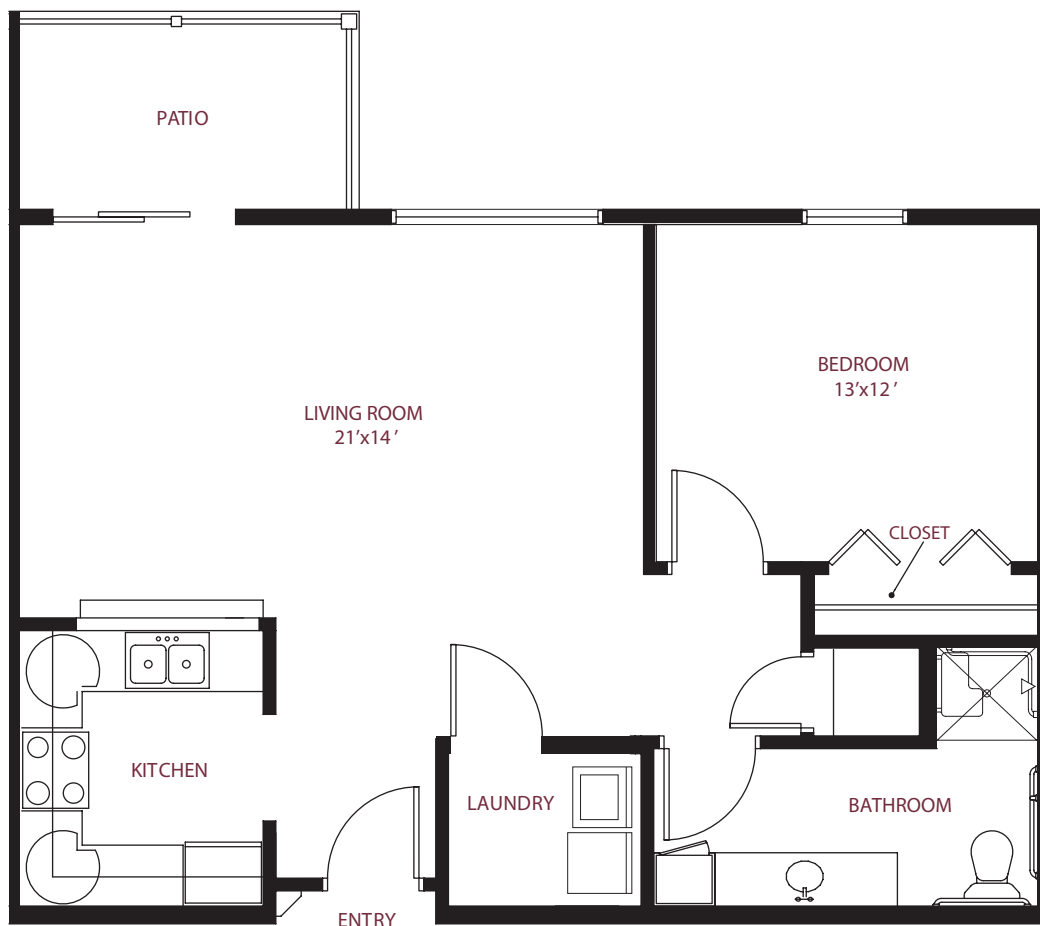

this is living!®

TWO BEDROOM / ONE BATH • UNIT A1

Independent Living

this is living!®

TWO BEDROOM/TWO BATH • UNIT A2

Independent Living

this is living!®

ONE BEDROOM/ONE BATH • UNIT B

Independent Living

742 sq. ft.

this is living!

TWO BEDROOM / ONE BATH • UNIT C

Independent Living

950 sq. ft.

this is living!®

TWO BEDROOM / ONE BATH • UNIT D

Independent Living

this is living!

ONE BEDROOM/ONE BATH • UNIT E

Independent Living

725 sq. ft.