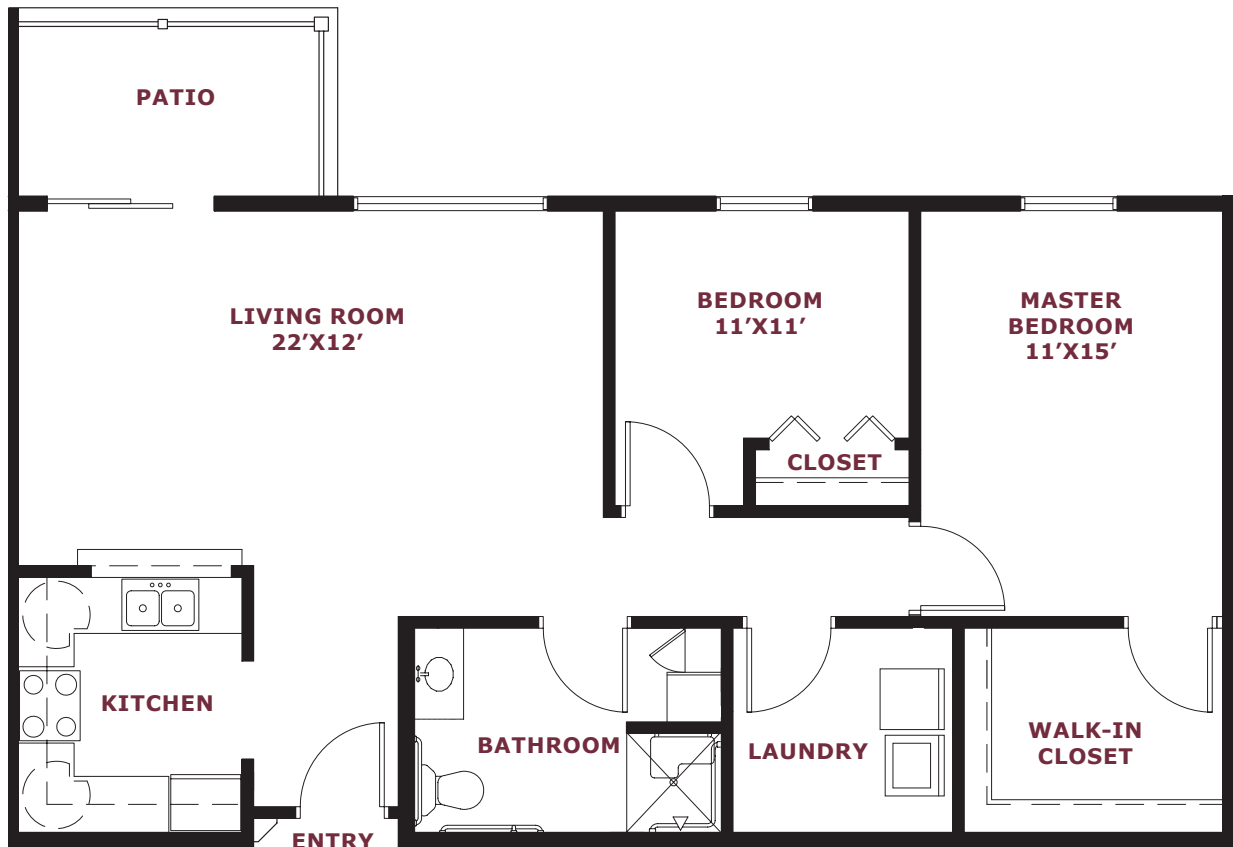

this is living!®

TWO BEDROOM / ONE BATH • UNIT A1

Independent Living

this is living!®

TWO BEDROOM/TWO BATH • UNIT A2

Independent Living

this is living!®

ONE BEDROOM/ONE BATH • UNIT B

Independent Living

742 sq. ft.

this is living!

TWO BEDROOM / ONE BATH • UNIT C

Independent Living

950 sq. ft.

this is living!®

TWO BEDROOM / ONE BATH • UNIT D

Independent Living

this is living!

ONE BEDROOM/ONE BATH • UNIT E

Independent Living

725 sq. ft.