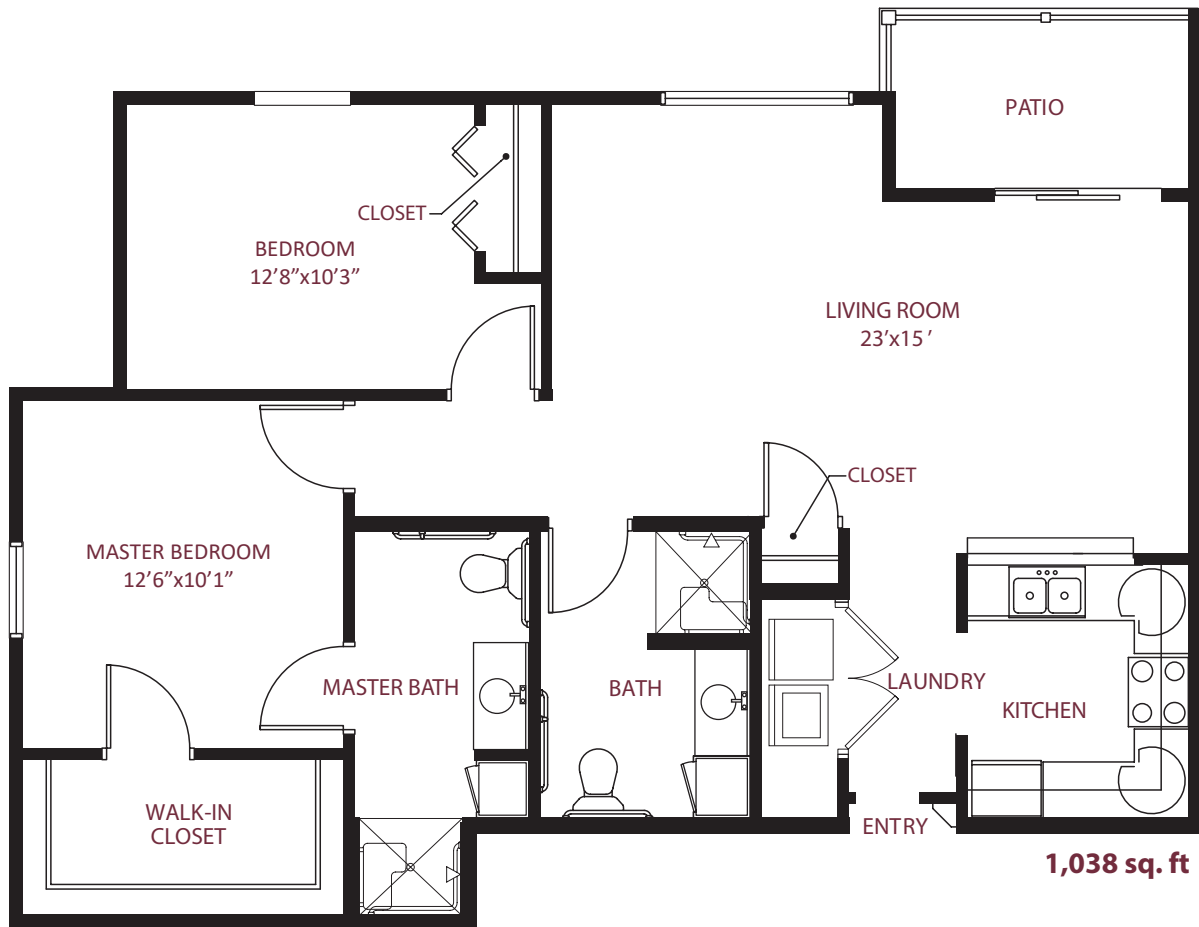

this is living!®

TWO BEDROOM / ONE BATH • UNIT A1

Independent Living

this is living!®

TWO BEDROOM/TWO BATH • UNIT A2

Independent Living

this is living!®

ONE BEDROOM/ONE BATH • UNIT B

Independent Living

742 sq. ft.

this is living!

TWO BEDROOM / ONE BATH • UNIT C

Independent Living

950 sq. ft.

this is living!®

TWO BEDROOM / ONE BATH • UNIT D

Independent Living

this is living!

ONE BEDROOM/ONE BATH • UNIT E

Independent Living

725 sq. ft.