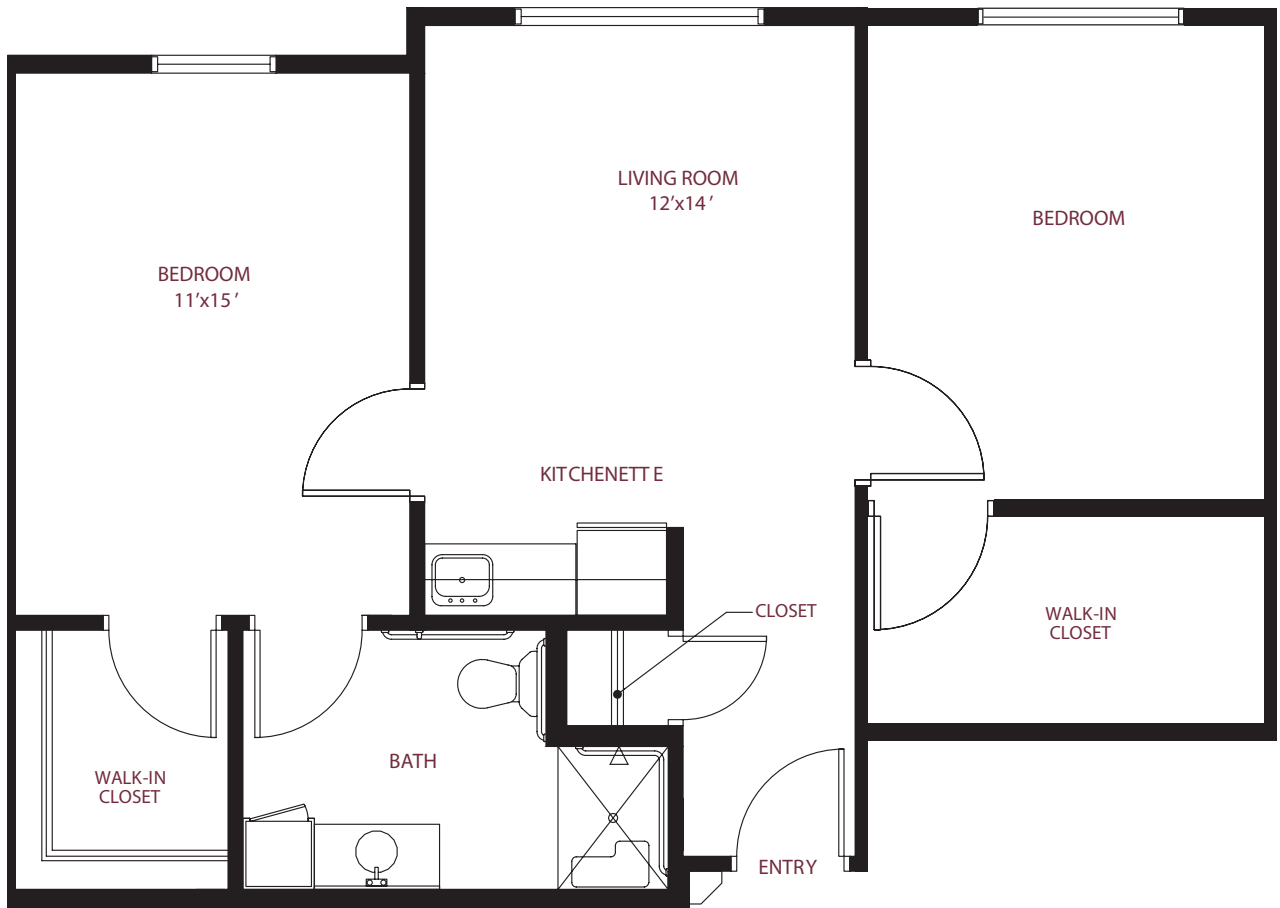

*this is living!*

ONE BEDROOM/ONE BATH • UNIT F1, F3, F4

*Assisted Living*

548 sq. ft.

this is living!®

TWO BEDROOM / ONE BATH • UNIT F5, F6

*Assisted Living*

856 sq. ft.

this is living!®

TWO BEDROOM/ONE BATH • UNIT F2

*Assisted Living*

768 sq. ft.