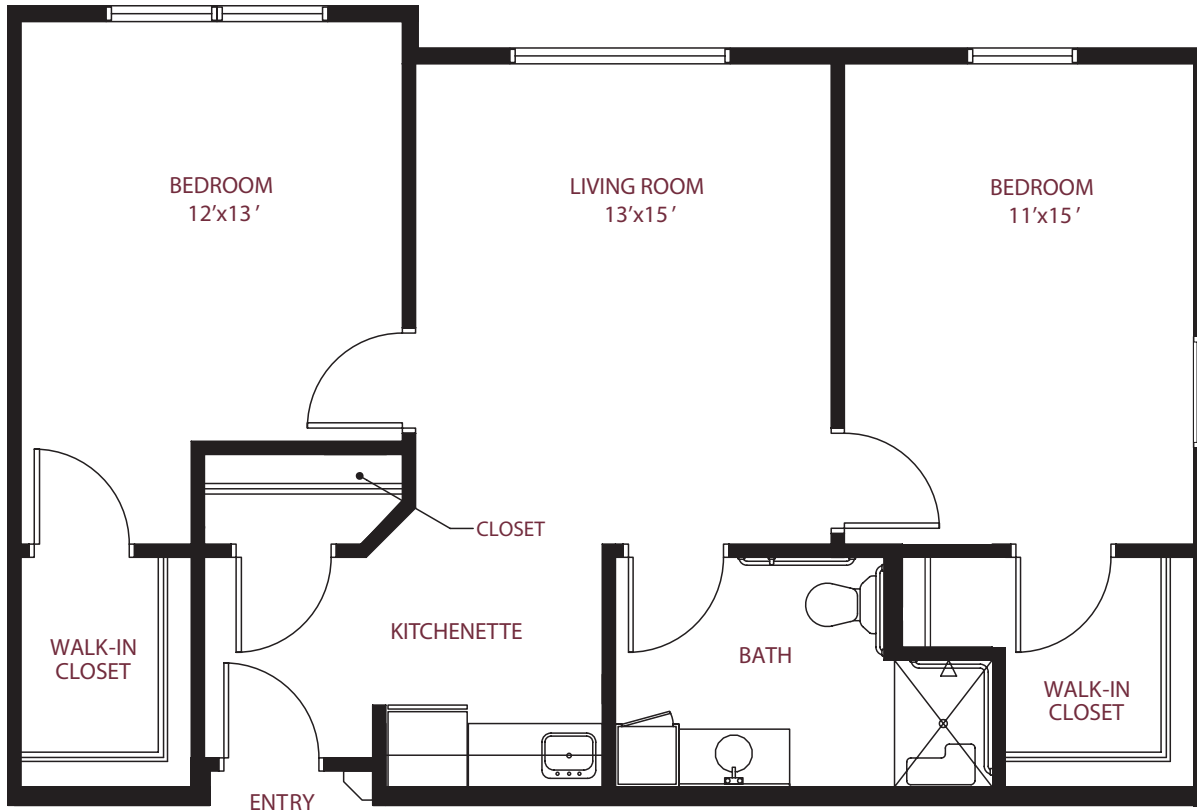

*this is living!*

ONE BEDROOM/ONE BATH • UNIT F1, F3, F4

*Assisted Living*

548 sq. ft.

this is living!®

TWO BEDROOM / ONE BATH • UNIT F5, F6

*Assisted Living*

856 sq. ft.

this is living!®

TWO BEDROOM/ONE BATH • UNIT F2

*Assisted Living*

768 sq. ft.