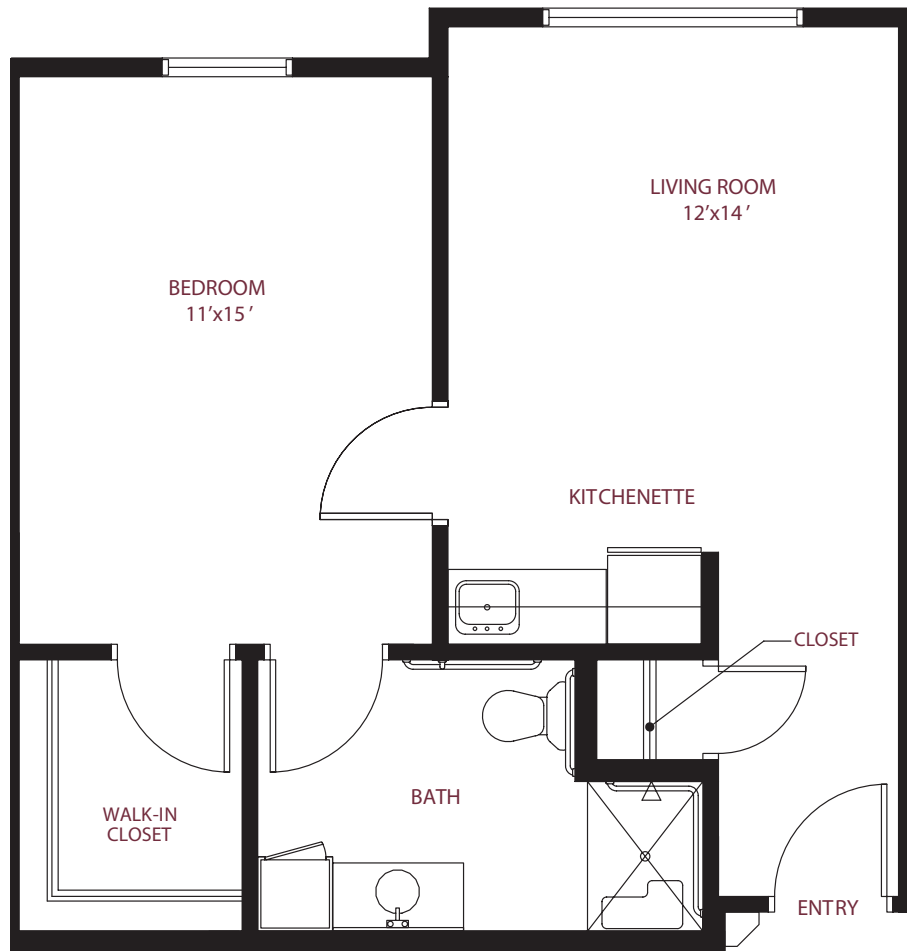

*this is living!*

ONE BEDROOM/ONE BATH • UNIT F1, F3, F4

*Assisted Living*

548 sq. ft.

this is living!®

TWO BEDROOM / ONE BATH • UNIT F5, F6

*Assisted Living*

856 sq. ft.

this is living!®

TWO BEDROOM/ONE BATH • UNIT F2

*Assisted Living*

768 sq. ft.