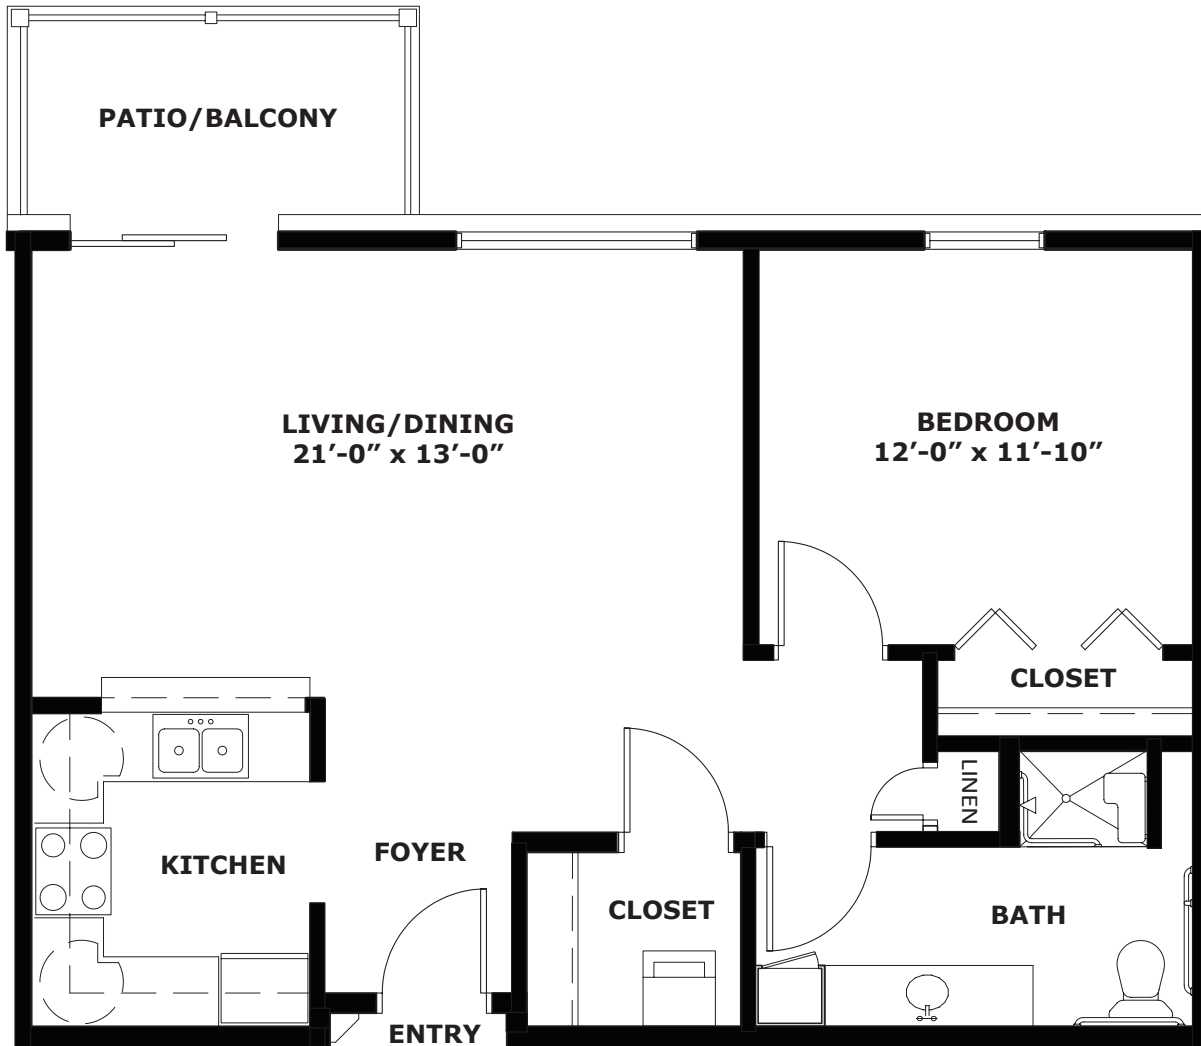

ONE BEDROOM DELUXE

811 square Ft.

TWO BEDROOM / 1.5 BATH

1,068 square ft.

# TWO BEDROOM DELUXE