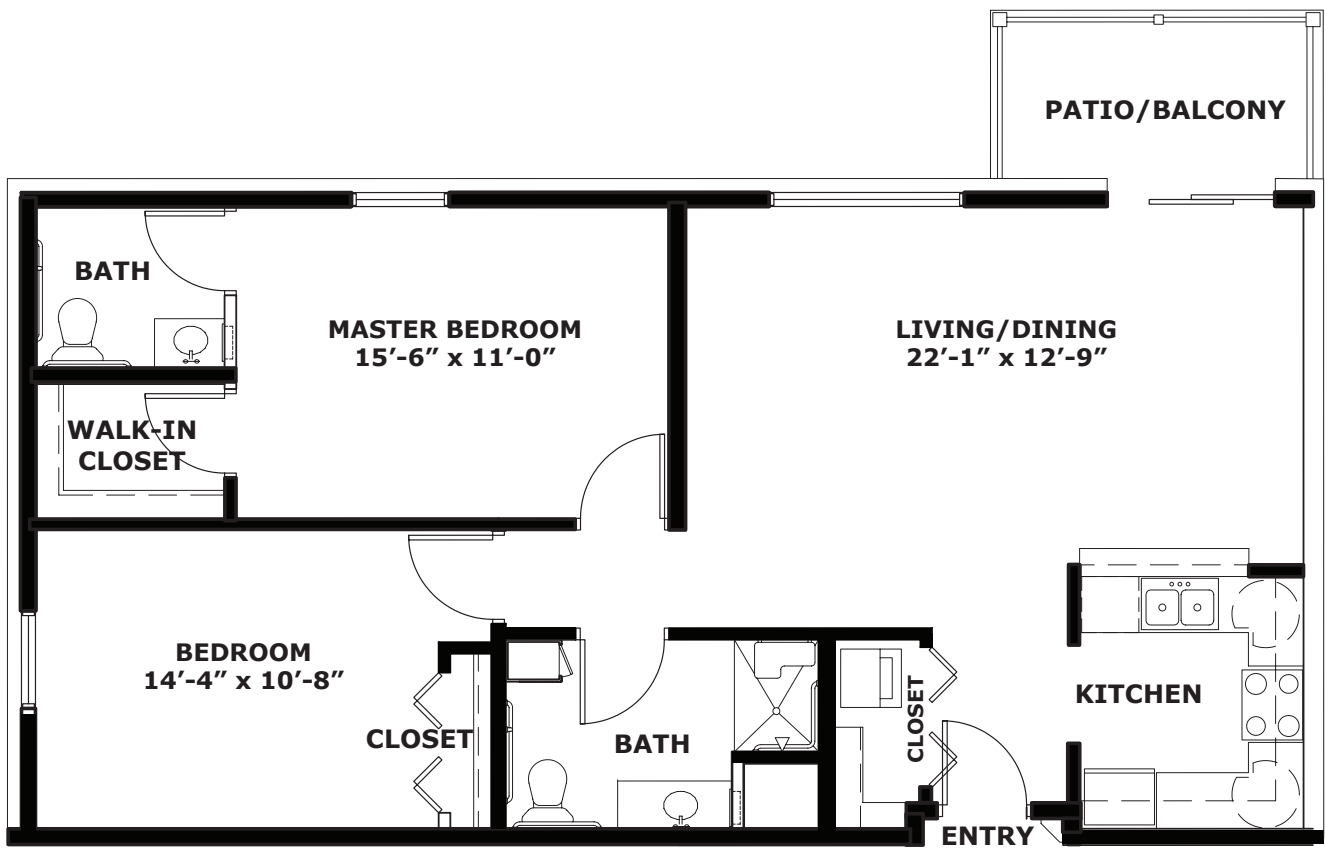

ONE BEDROOM DELUXE

811 square Ft.

TWO BEDROOM / 1.5 BATH

1,068 square ft.

# TWO BEDROOM DELUXE