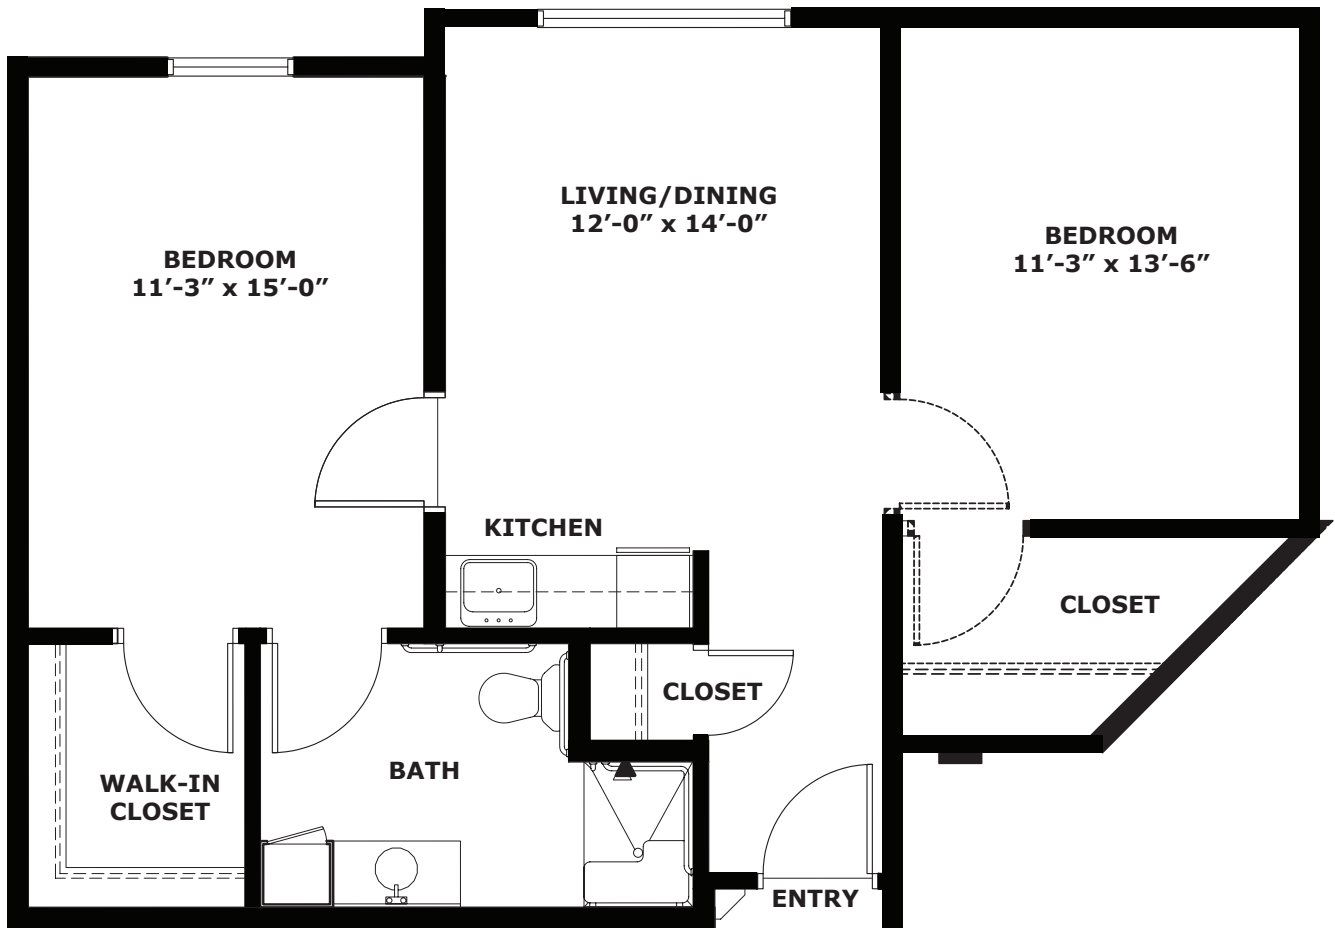

ONE BEDROOM

575 square ft.

TWO BEDROOM / ONE BATH

720 square ft.

ONE BEDROOM DELUXE

811 square Ft.

TWO BEDROOM / 1.5 BATH

1,068 square ft.

TWO BEDROOM DELUXE