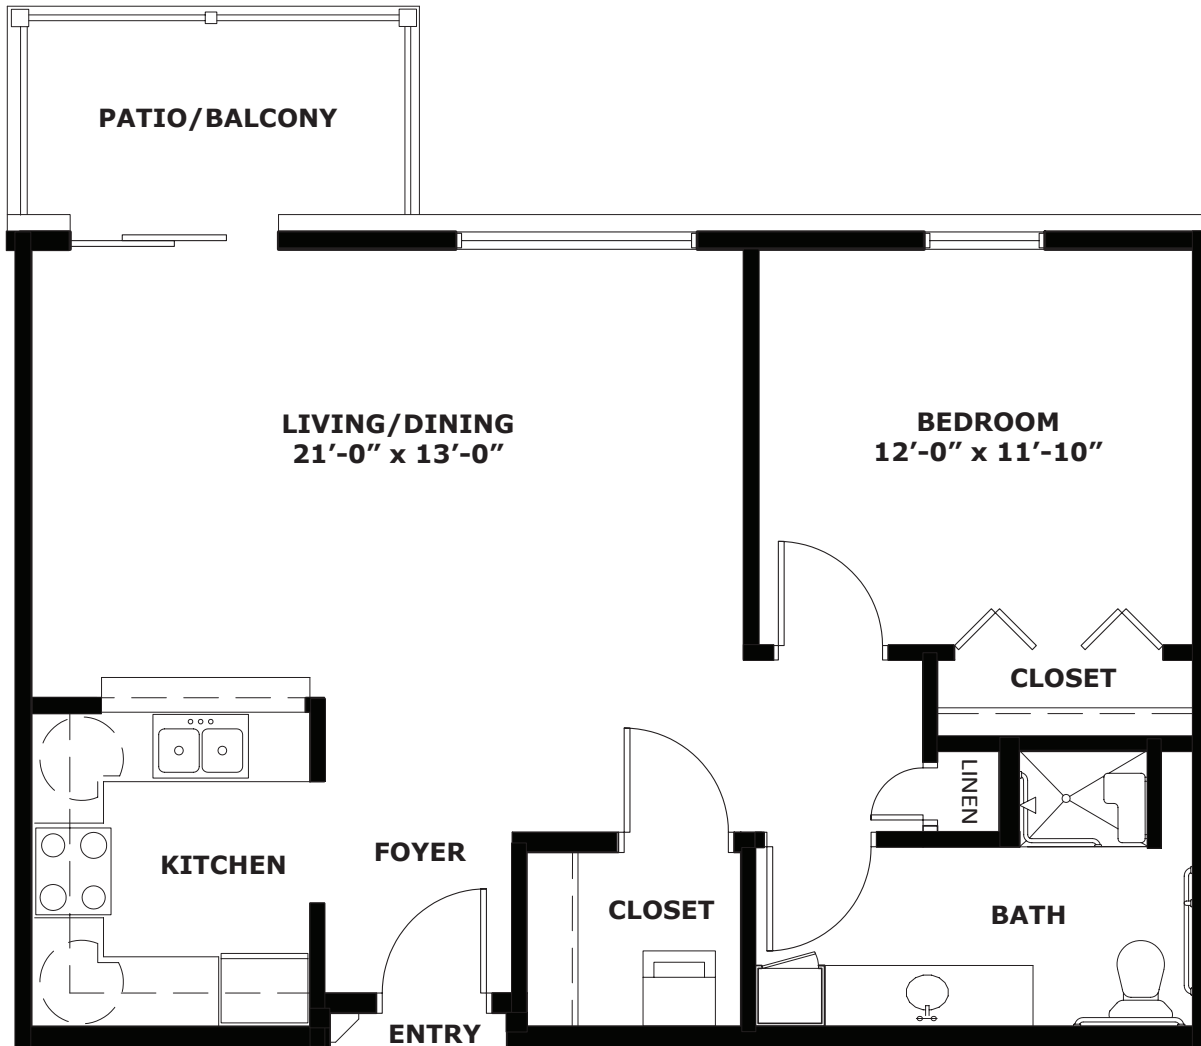

ONE BEDROOM

575 square ft.

TWO BEDROOM / ONE BATH

720 square ft.

ONE BEDROOM DELUXE

811 square Ft.

TWO BEDROOM / 1.5 BATH

1,068 square ft.

TWO BEDROOM DELUXE